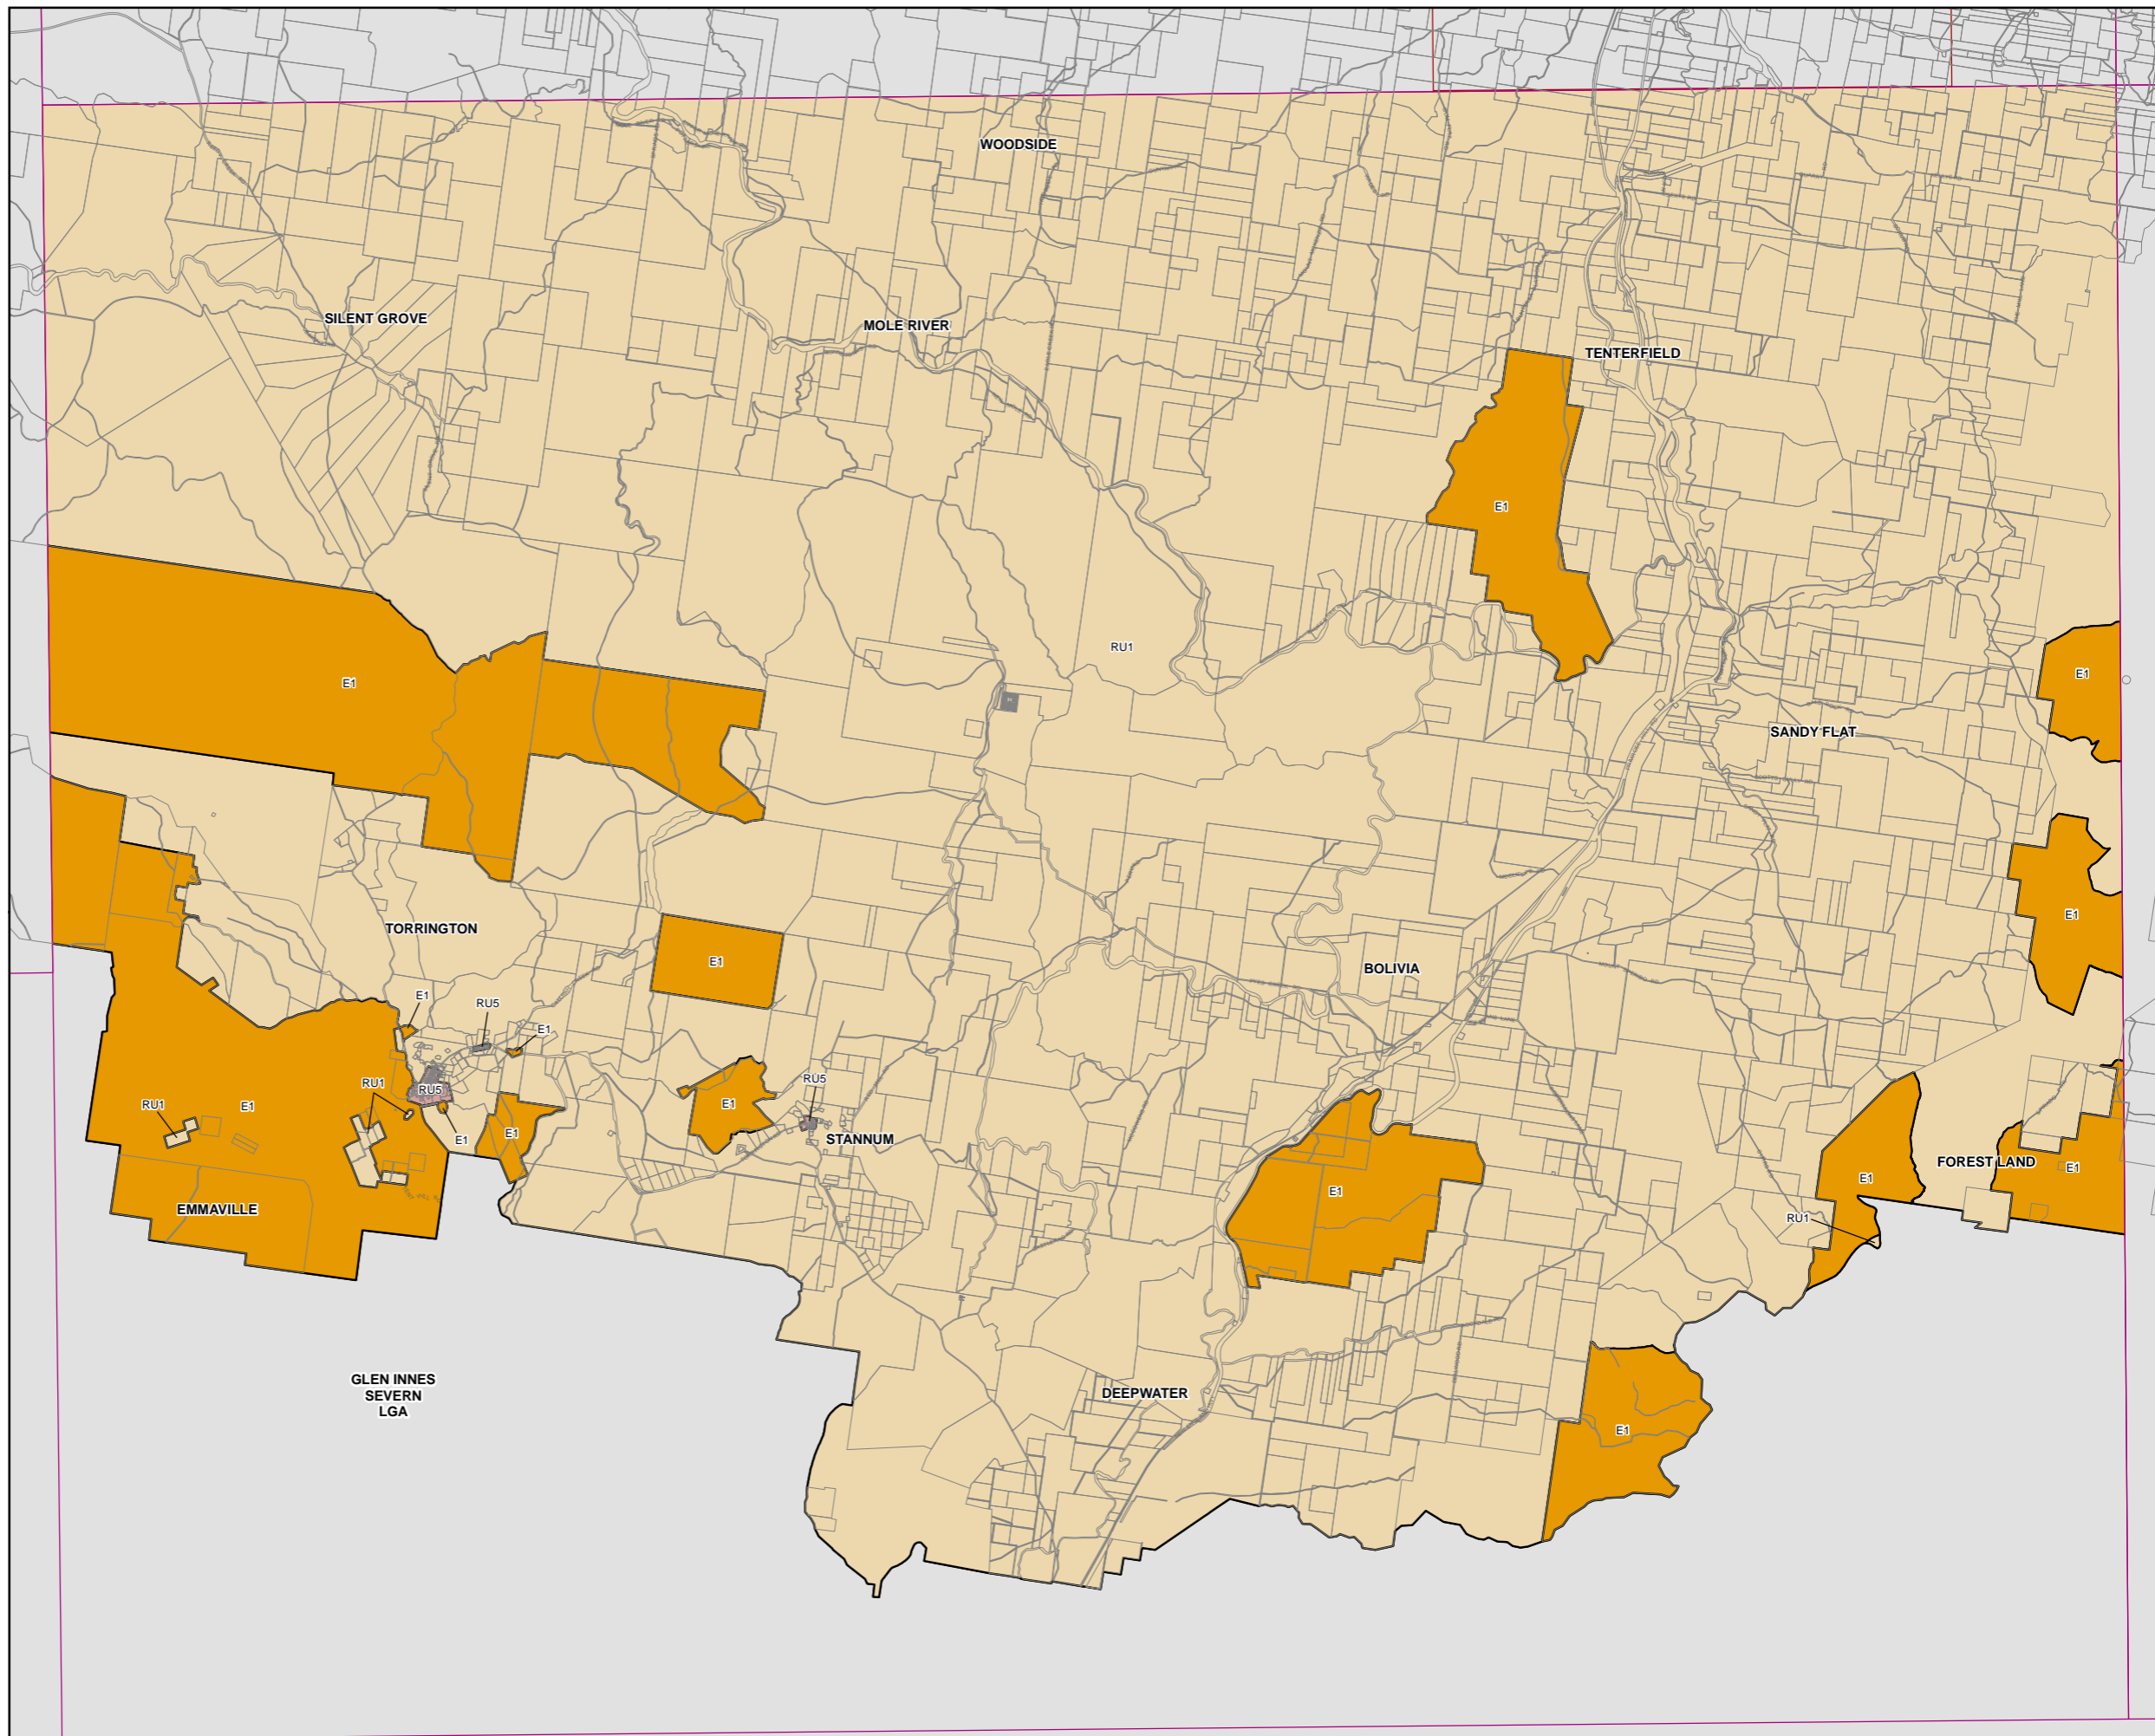

Tenterfield Local Environmental Plan 2013

Land Zoning Map - Sheet LZN_004

Zone

- E1 National Parks and Nature Reserves
- RU1 Primary Production
- RU5 Village
- SP2 Infrastructure

Cadastre

Cadastre 13/03/2019 © DFSI Spatial Services

Scale: 1:160,000 @ A3

Projection: GDA 1994
MGA Zone 56