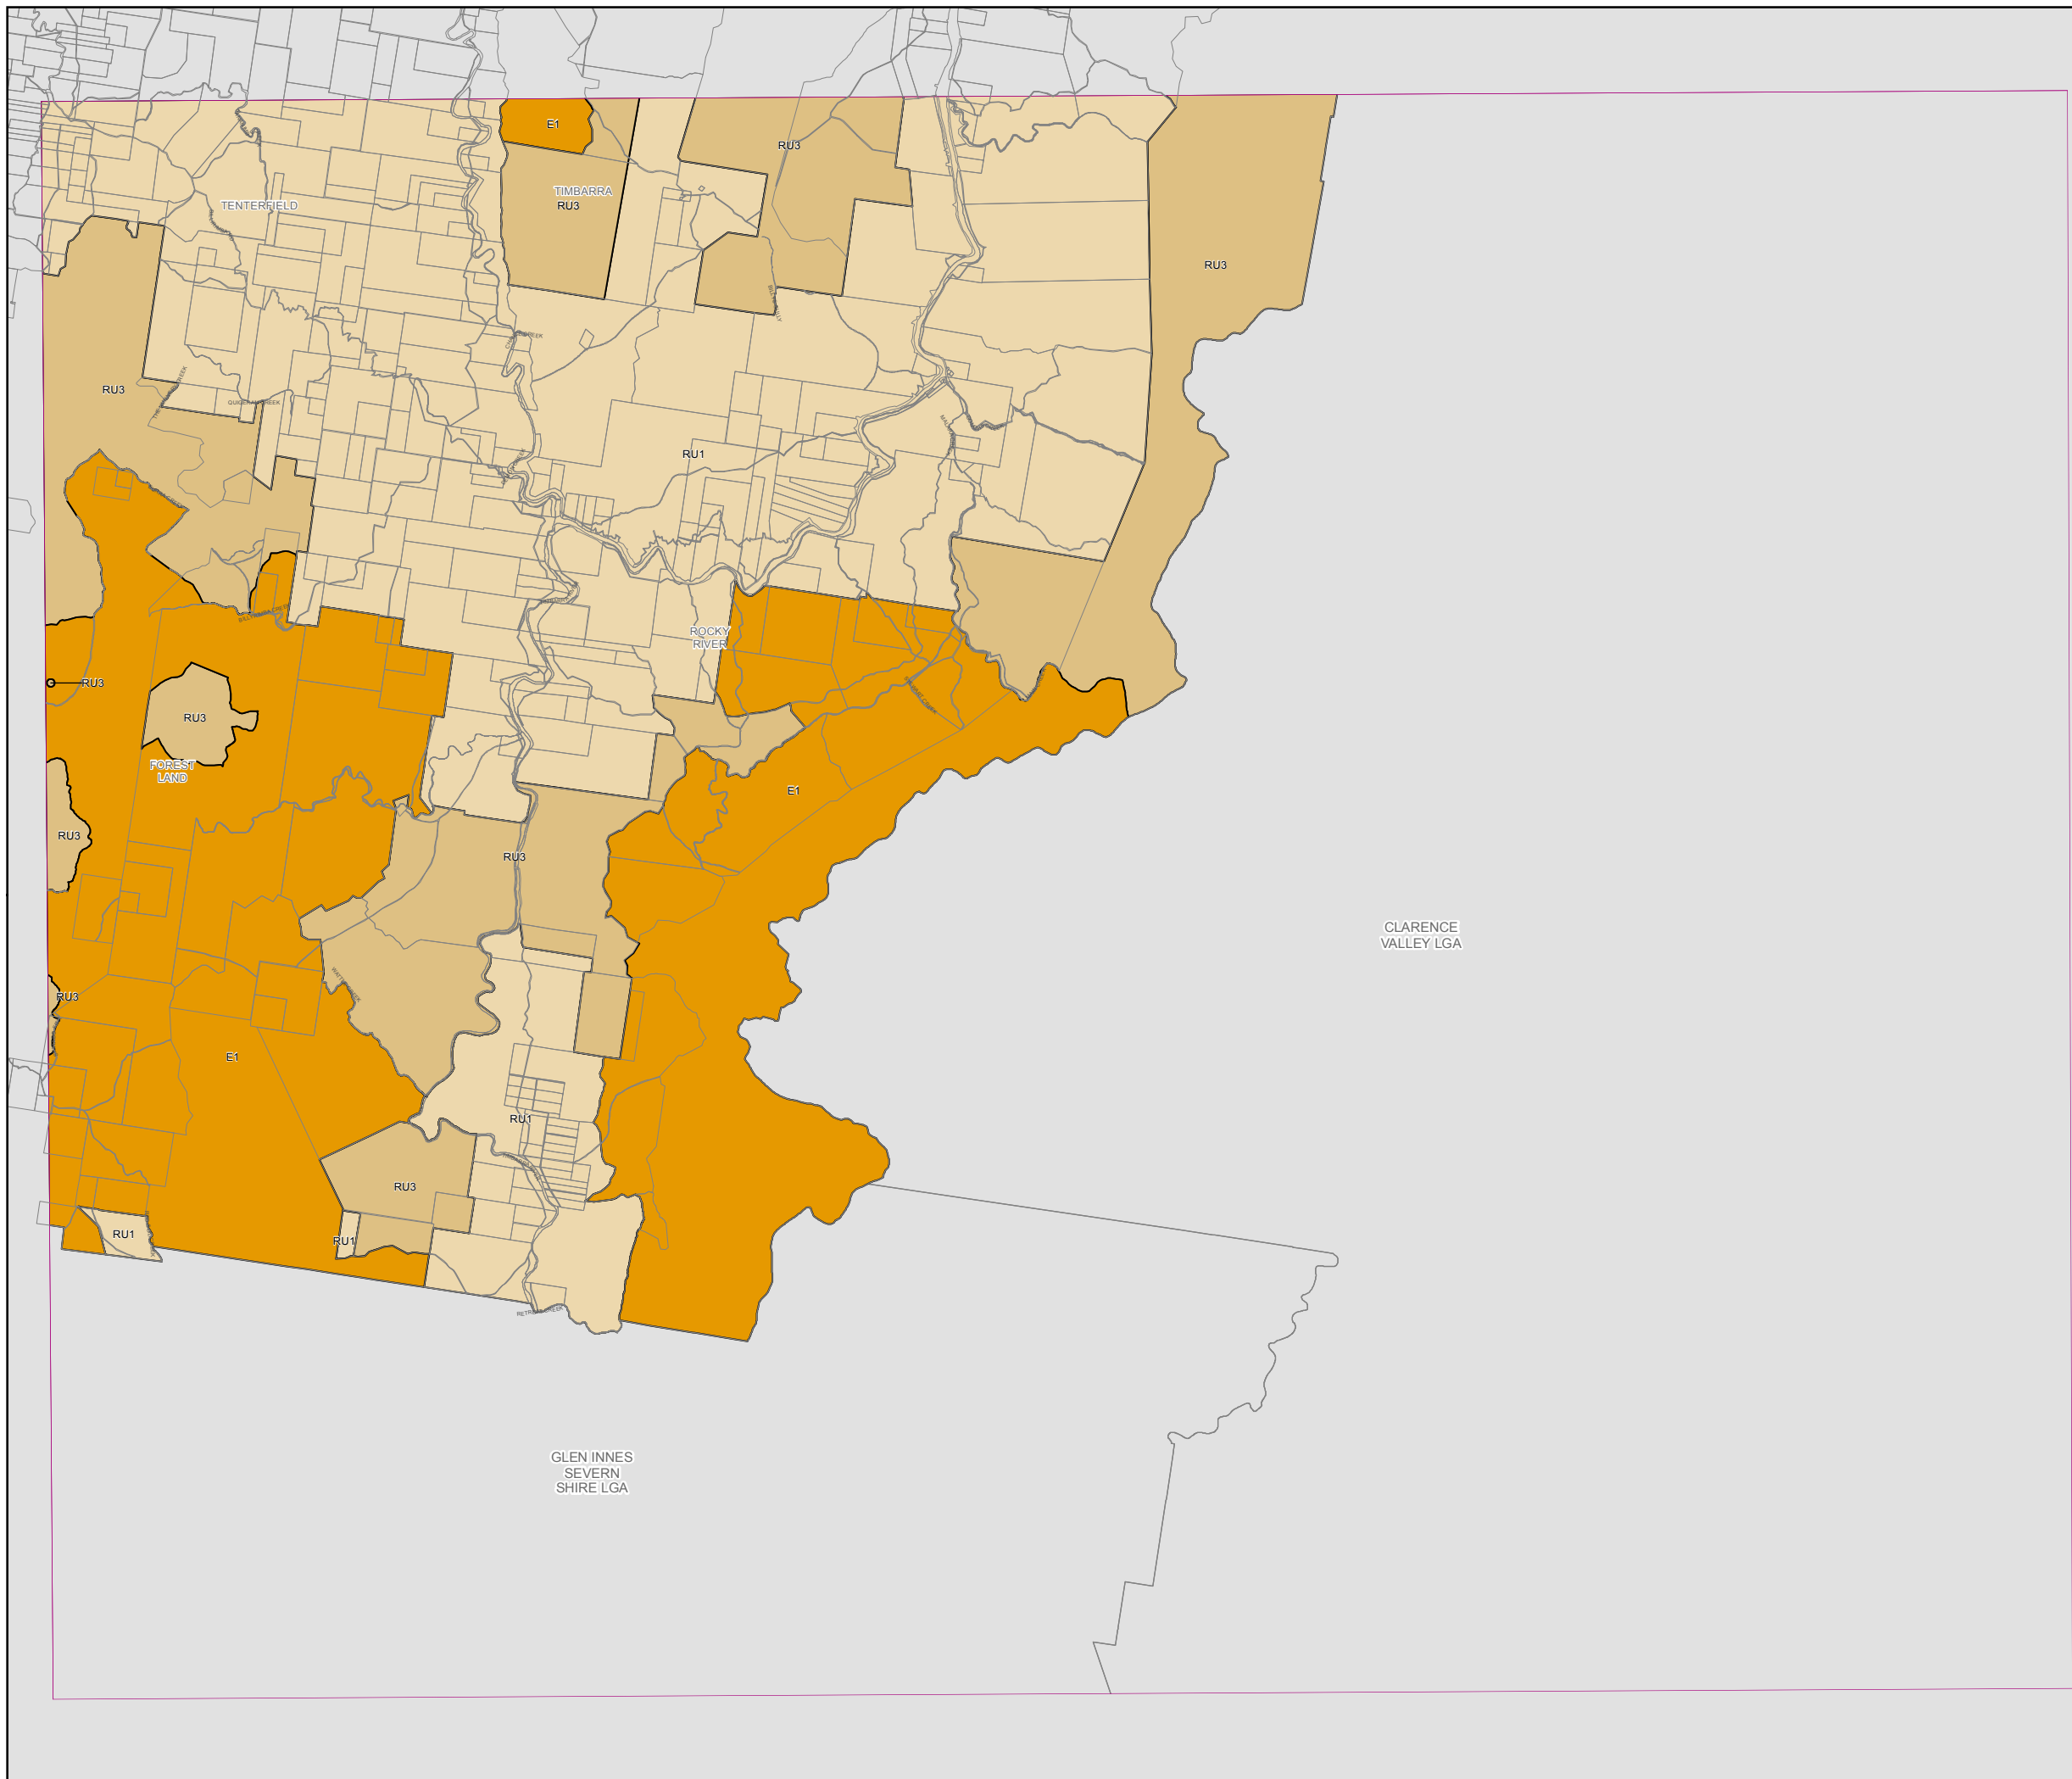

Tenterfield Local Environmental Plan 2013

Land Zoning Map - Sheet LZN_008

Zone

- E1 National Parks and Nature Reserves
- RU1 Primary Production
- RU3 Forestry
- RU5 Village

Cadastre

Base Data 27/11/2012 © NSW LPI

Scale: 1:160,000 @ A3

Projection: GDA 1994
Zone 56

Map Identification Number: 7400_COM_LZN_008_160_20130211