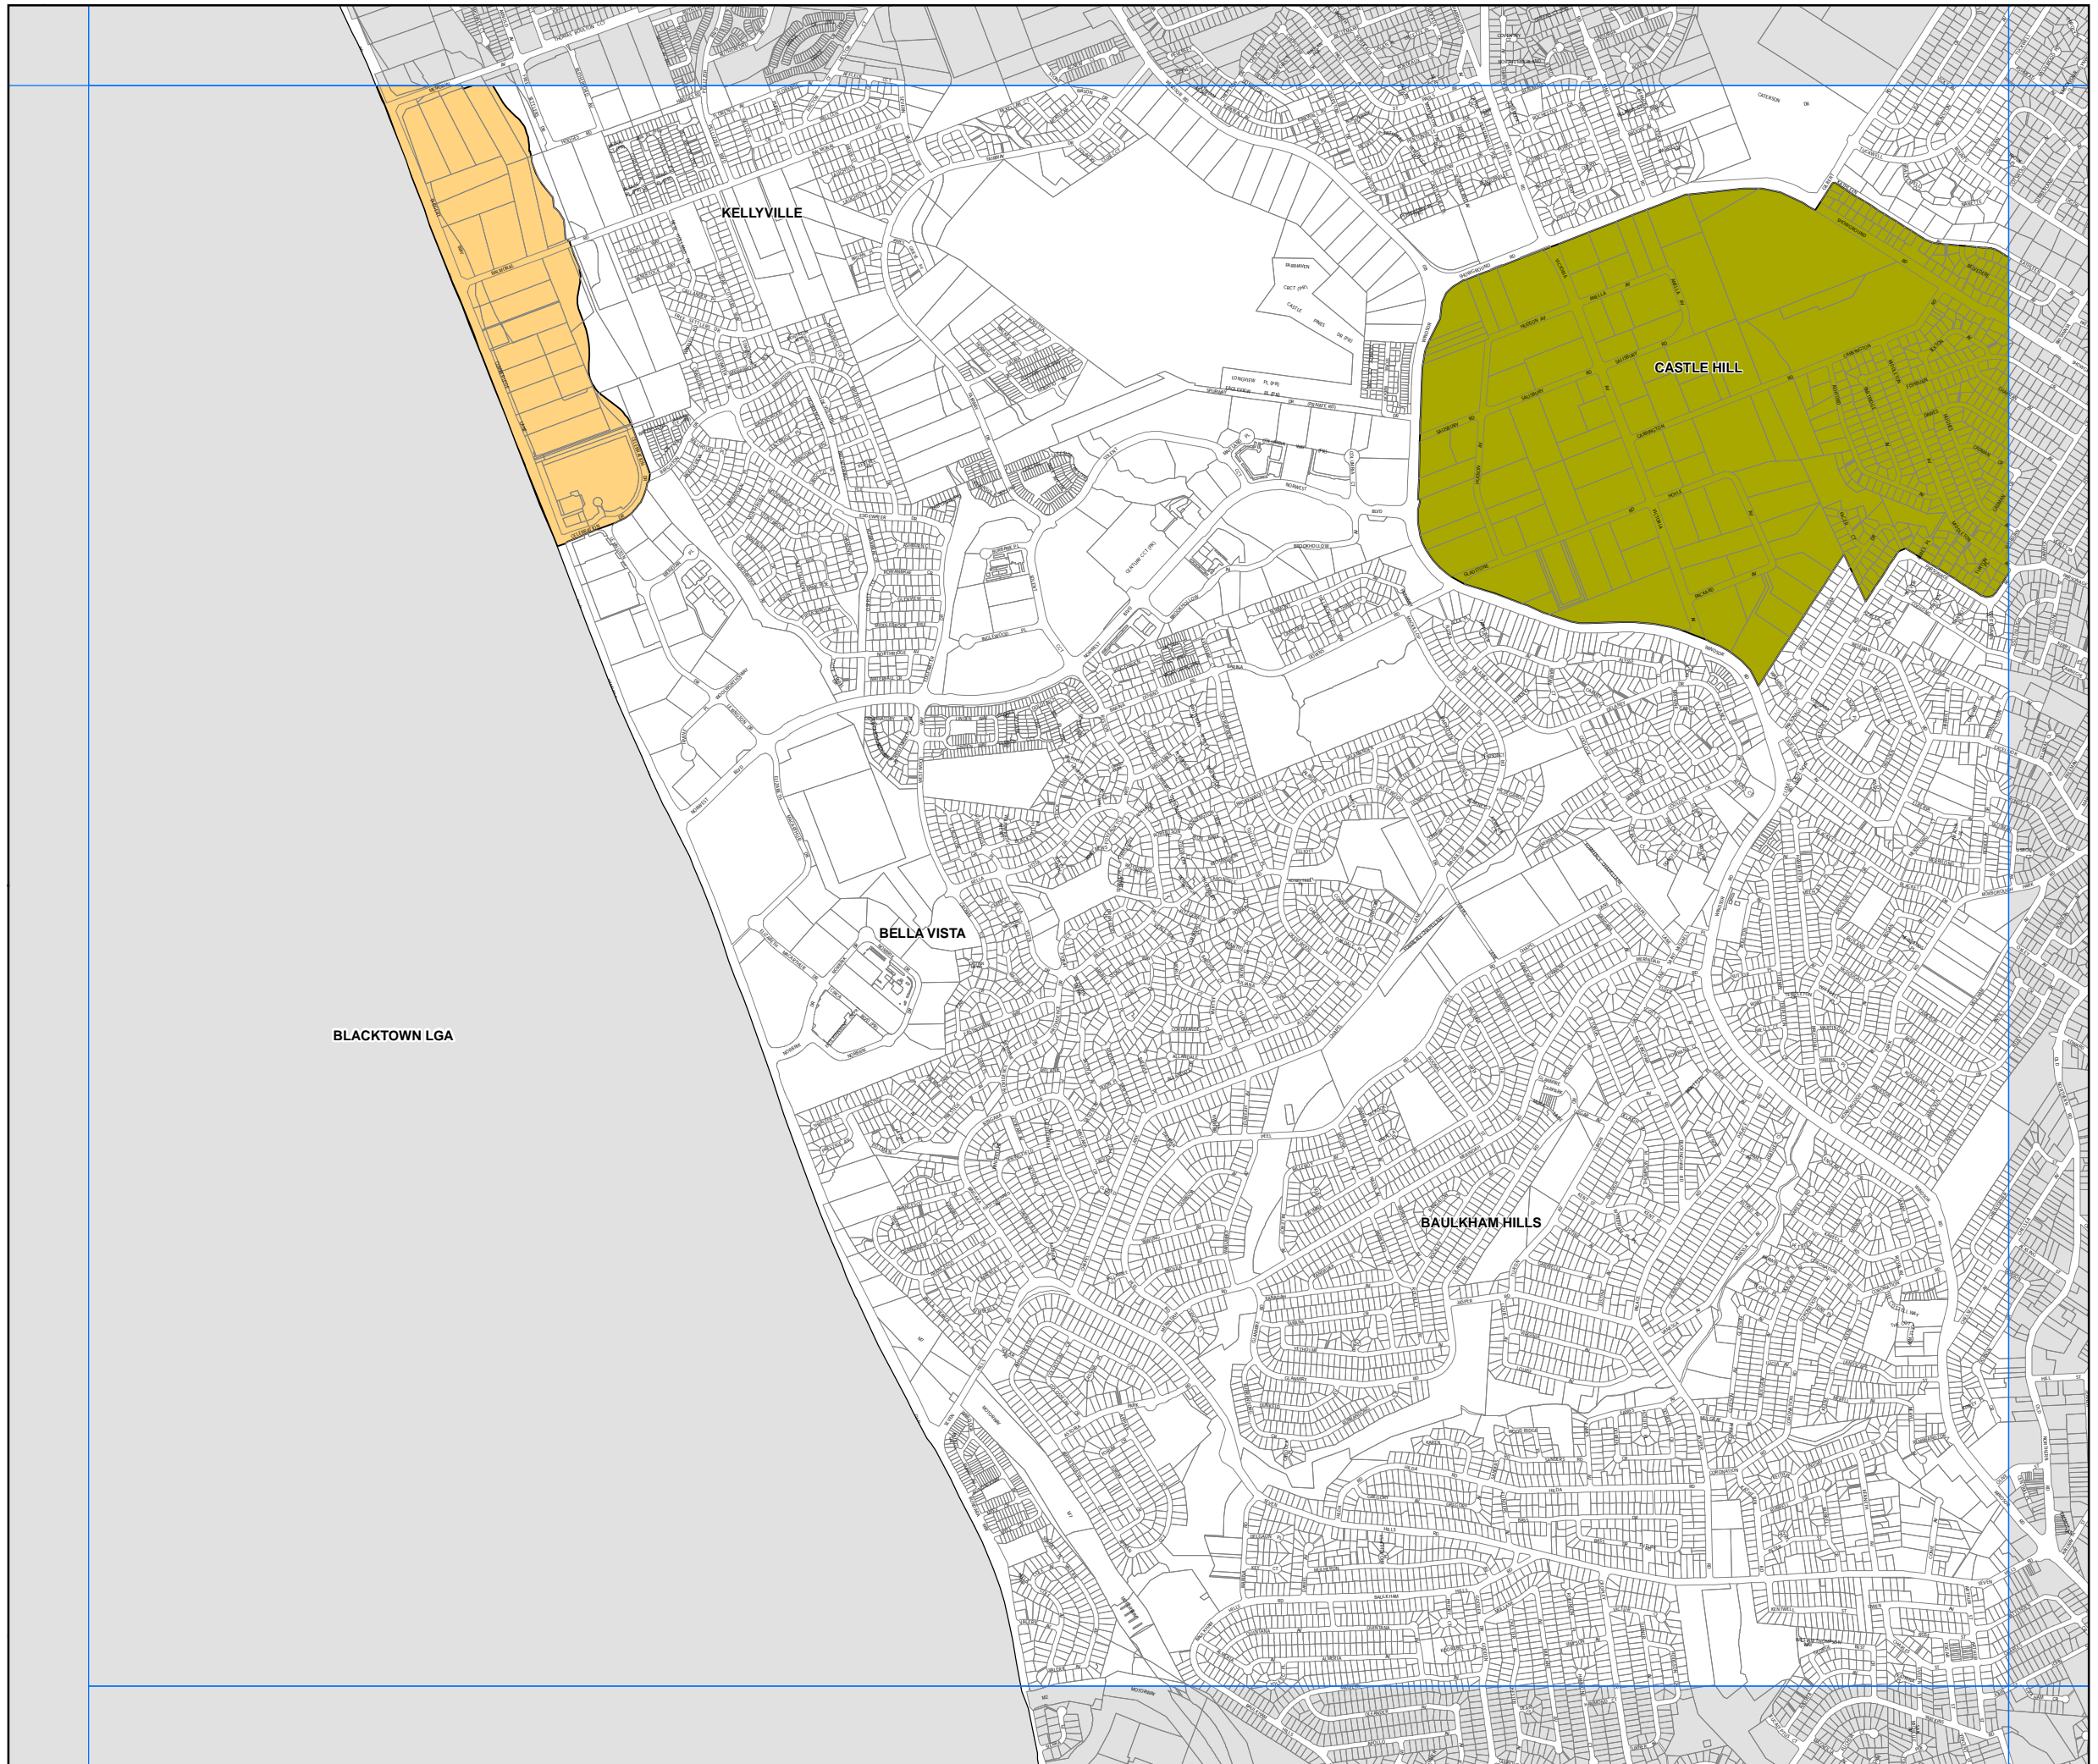

THE HILLS SHIRE COUNCIL

The Hills Local Environmental Plan 2012

Sydney Metro Northwest Map Sheet CL3_016

- Sydney Metro Station Precinct - Showgrounds
 - Sydney Metro Station Precinct - Bella Vista / Kellyville
 - SRGC (Sydney Region Growth Centres) 2006
- Cadastre**
- Cadastre 28/11/2017 © Land and Property Information (LPI)

Projection: GDA 1994
MGA Zone 56
Scale: 1:20,000 @ A3

Map identification number:
7420_COM_CL3_016_020_20171128