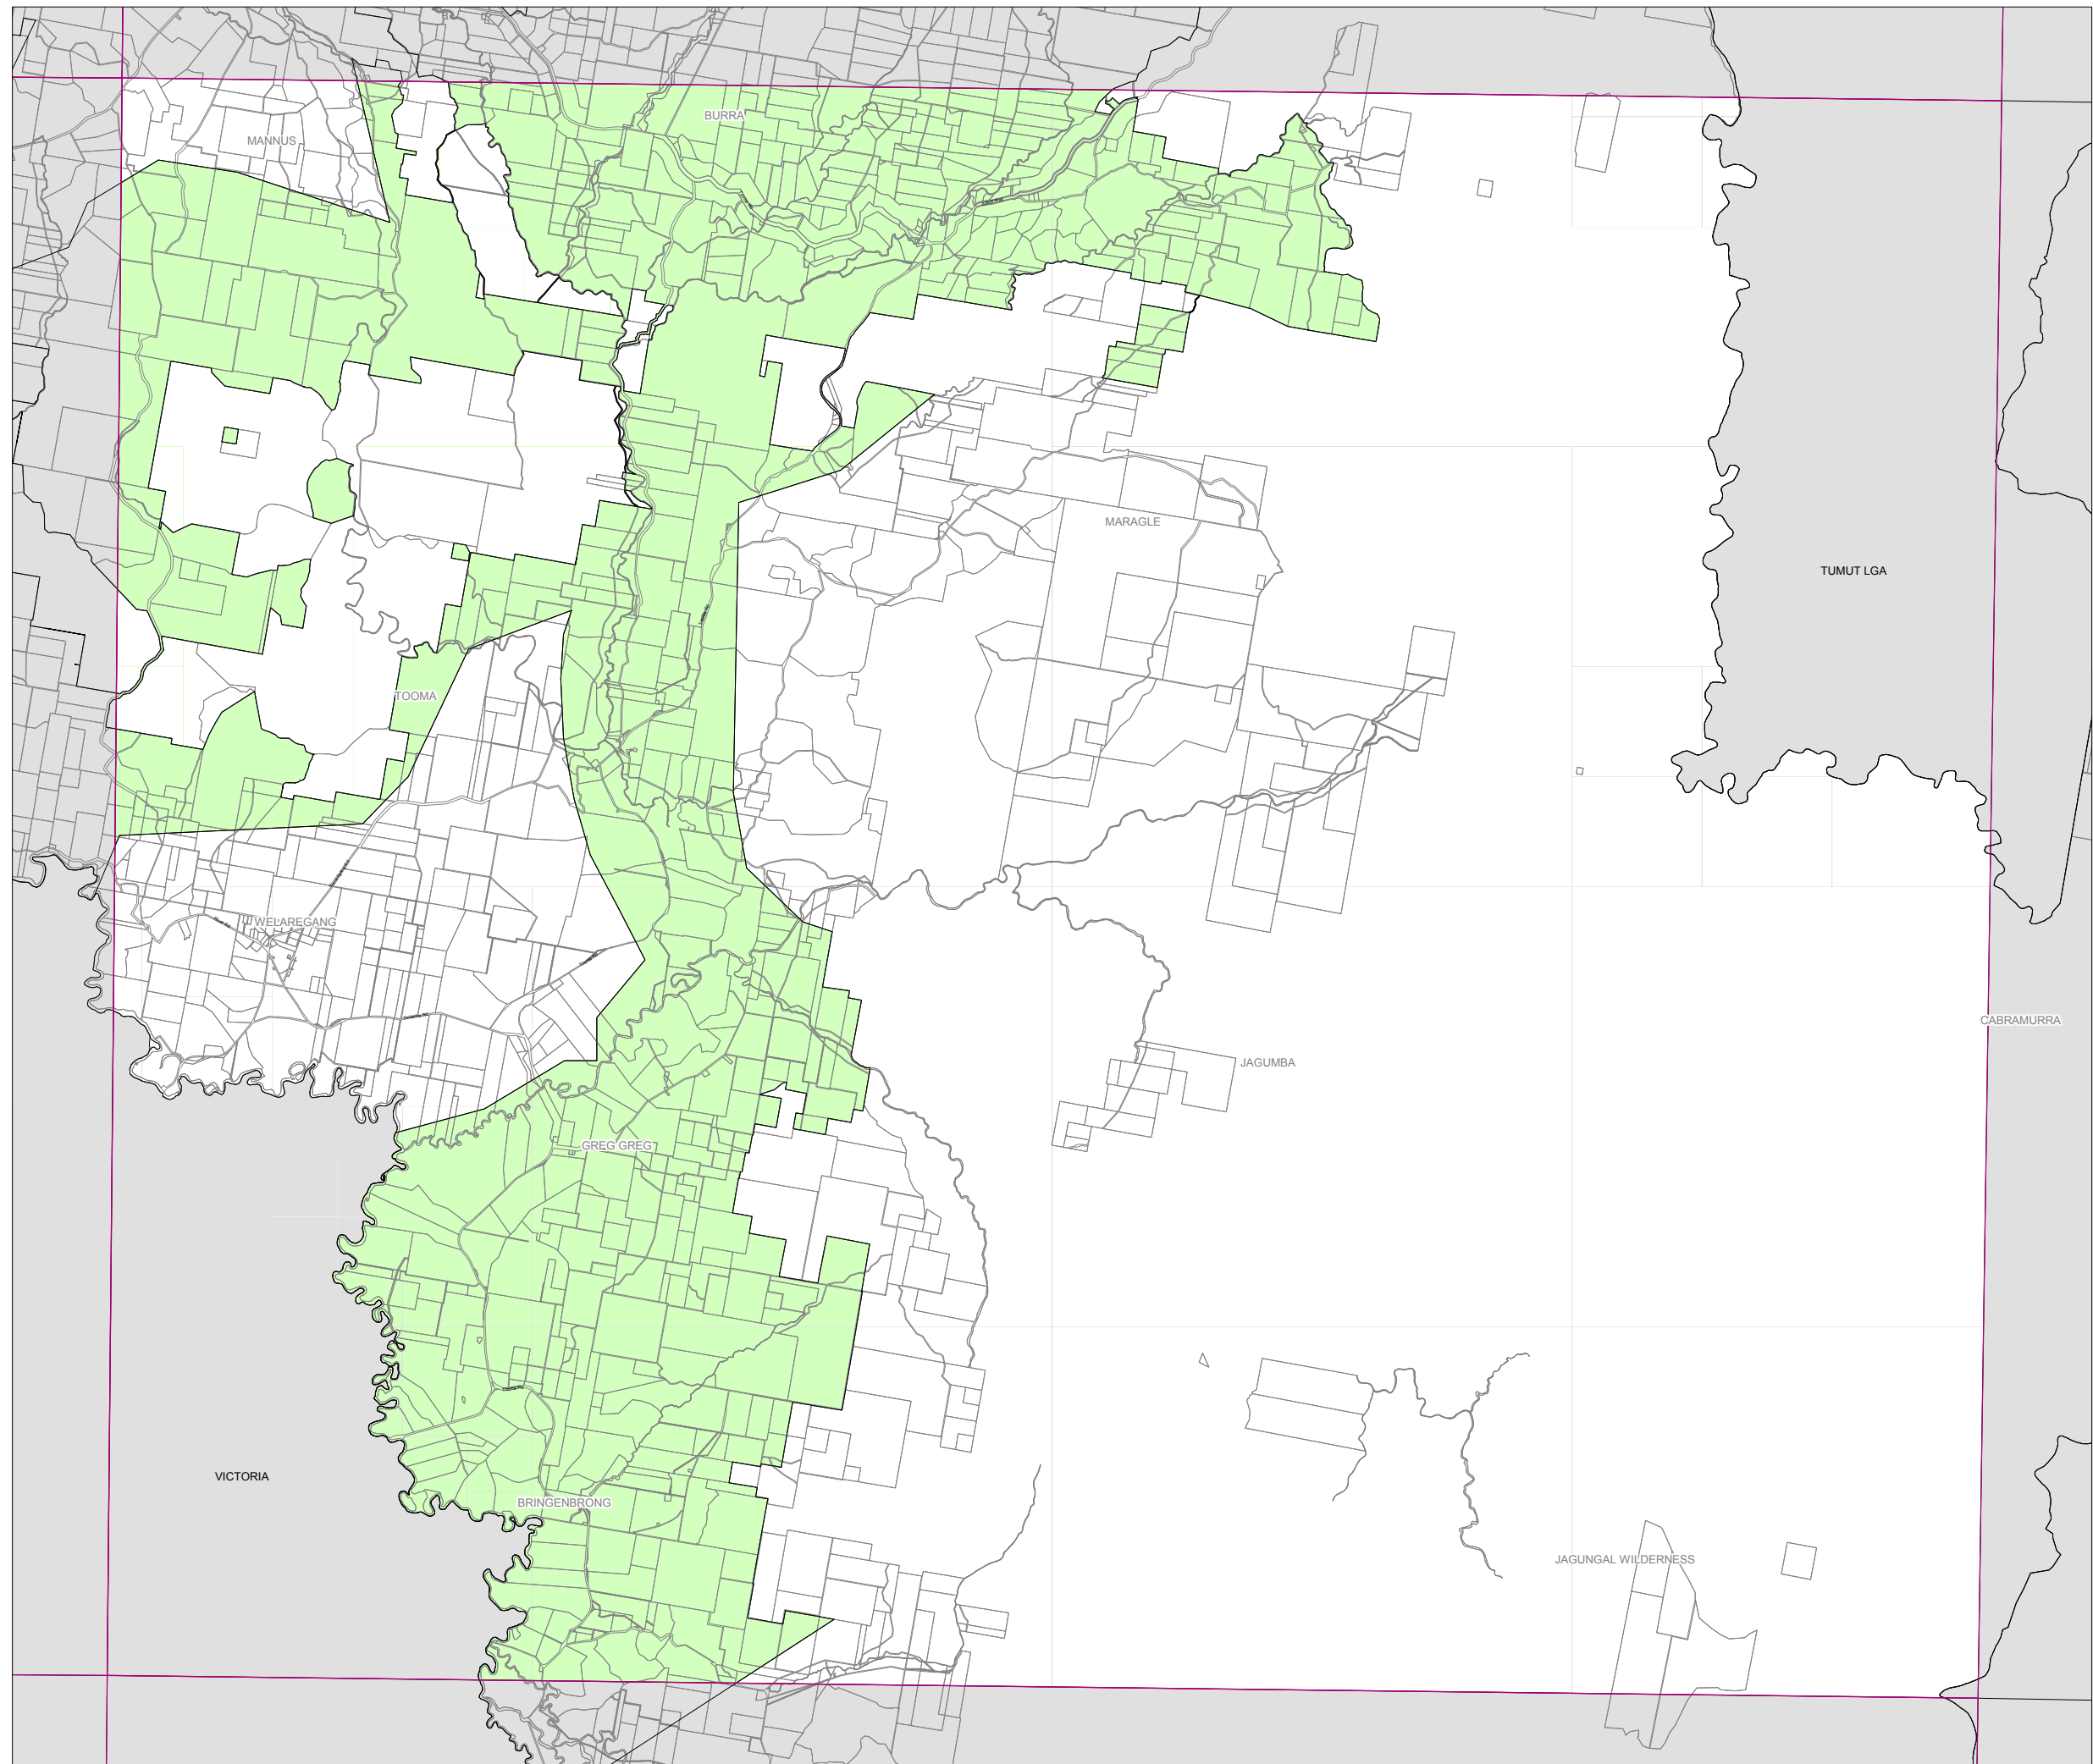

Tumbarumba Local Environmental Plan 2010

Natural Resources Sensitivity - Biodiversity Map - Sheet NRB_004

Natural Resource

 Sensitive Land

Cadastre

 Cadastre 10/05/2004, © Land & Property Information

0 1,500 3,000 6,000
Metres

Scale: 1:160,000 @ A3

Projection: GDA 1994
Zone 55