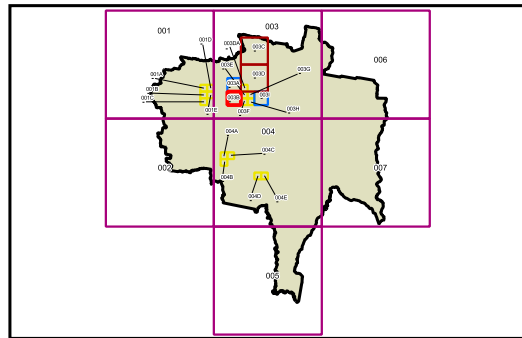

**Tumut Local Environmental Plan 2012**

**Lot Size Map - Sheet LSZ\_003E**

**Minimum Lot Size (sq m)**

B	225
M	600
R	750
W	4500
X	5000
Z	2ha
AB	30ha
AC	80ha
AD	150ha

**Cadastral**

 Cadastral 30/06/2019  
 DFSI Spatial Services

0 0.1 0.2 0.3 km

Projection: GDA 1994  
MGA Zone 55

Scale 1:10,000 @ A3