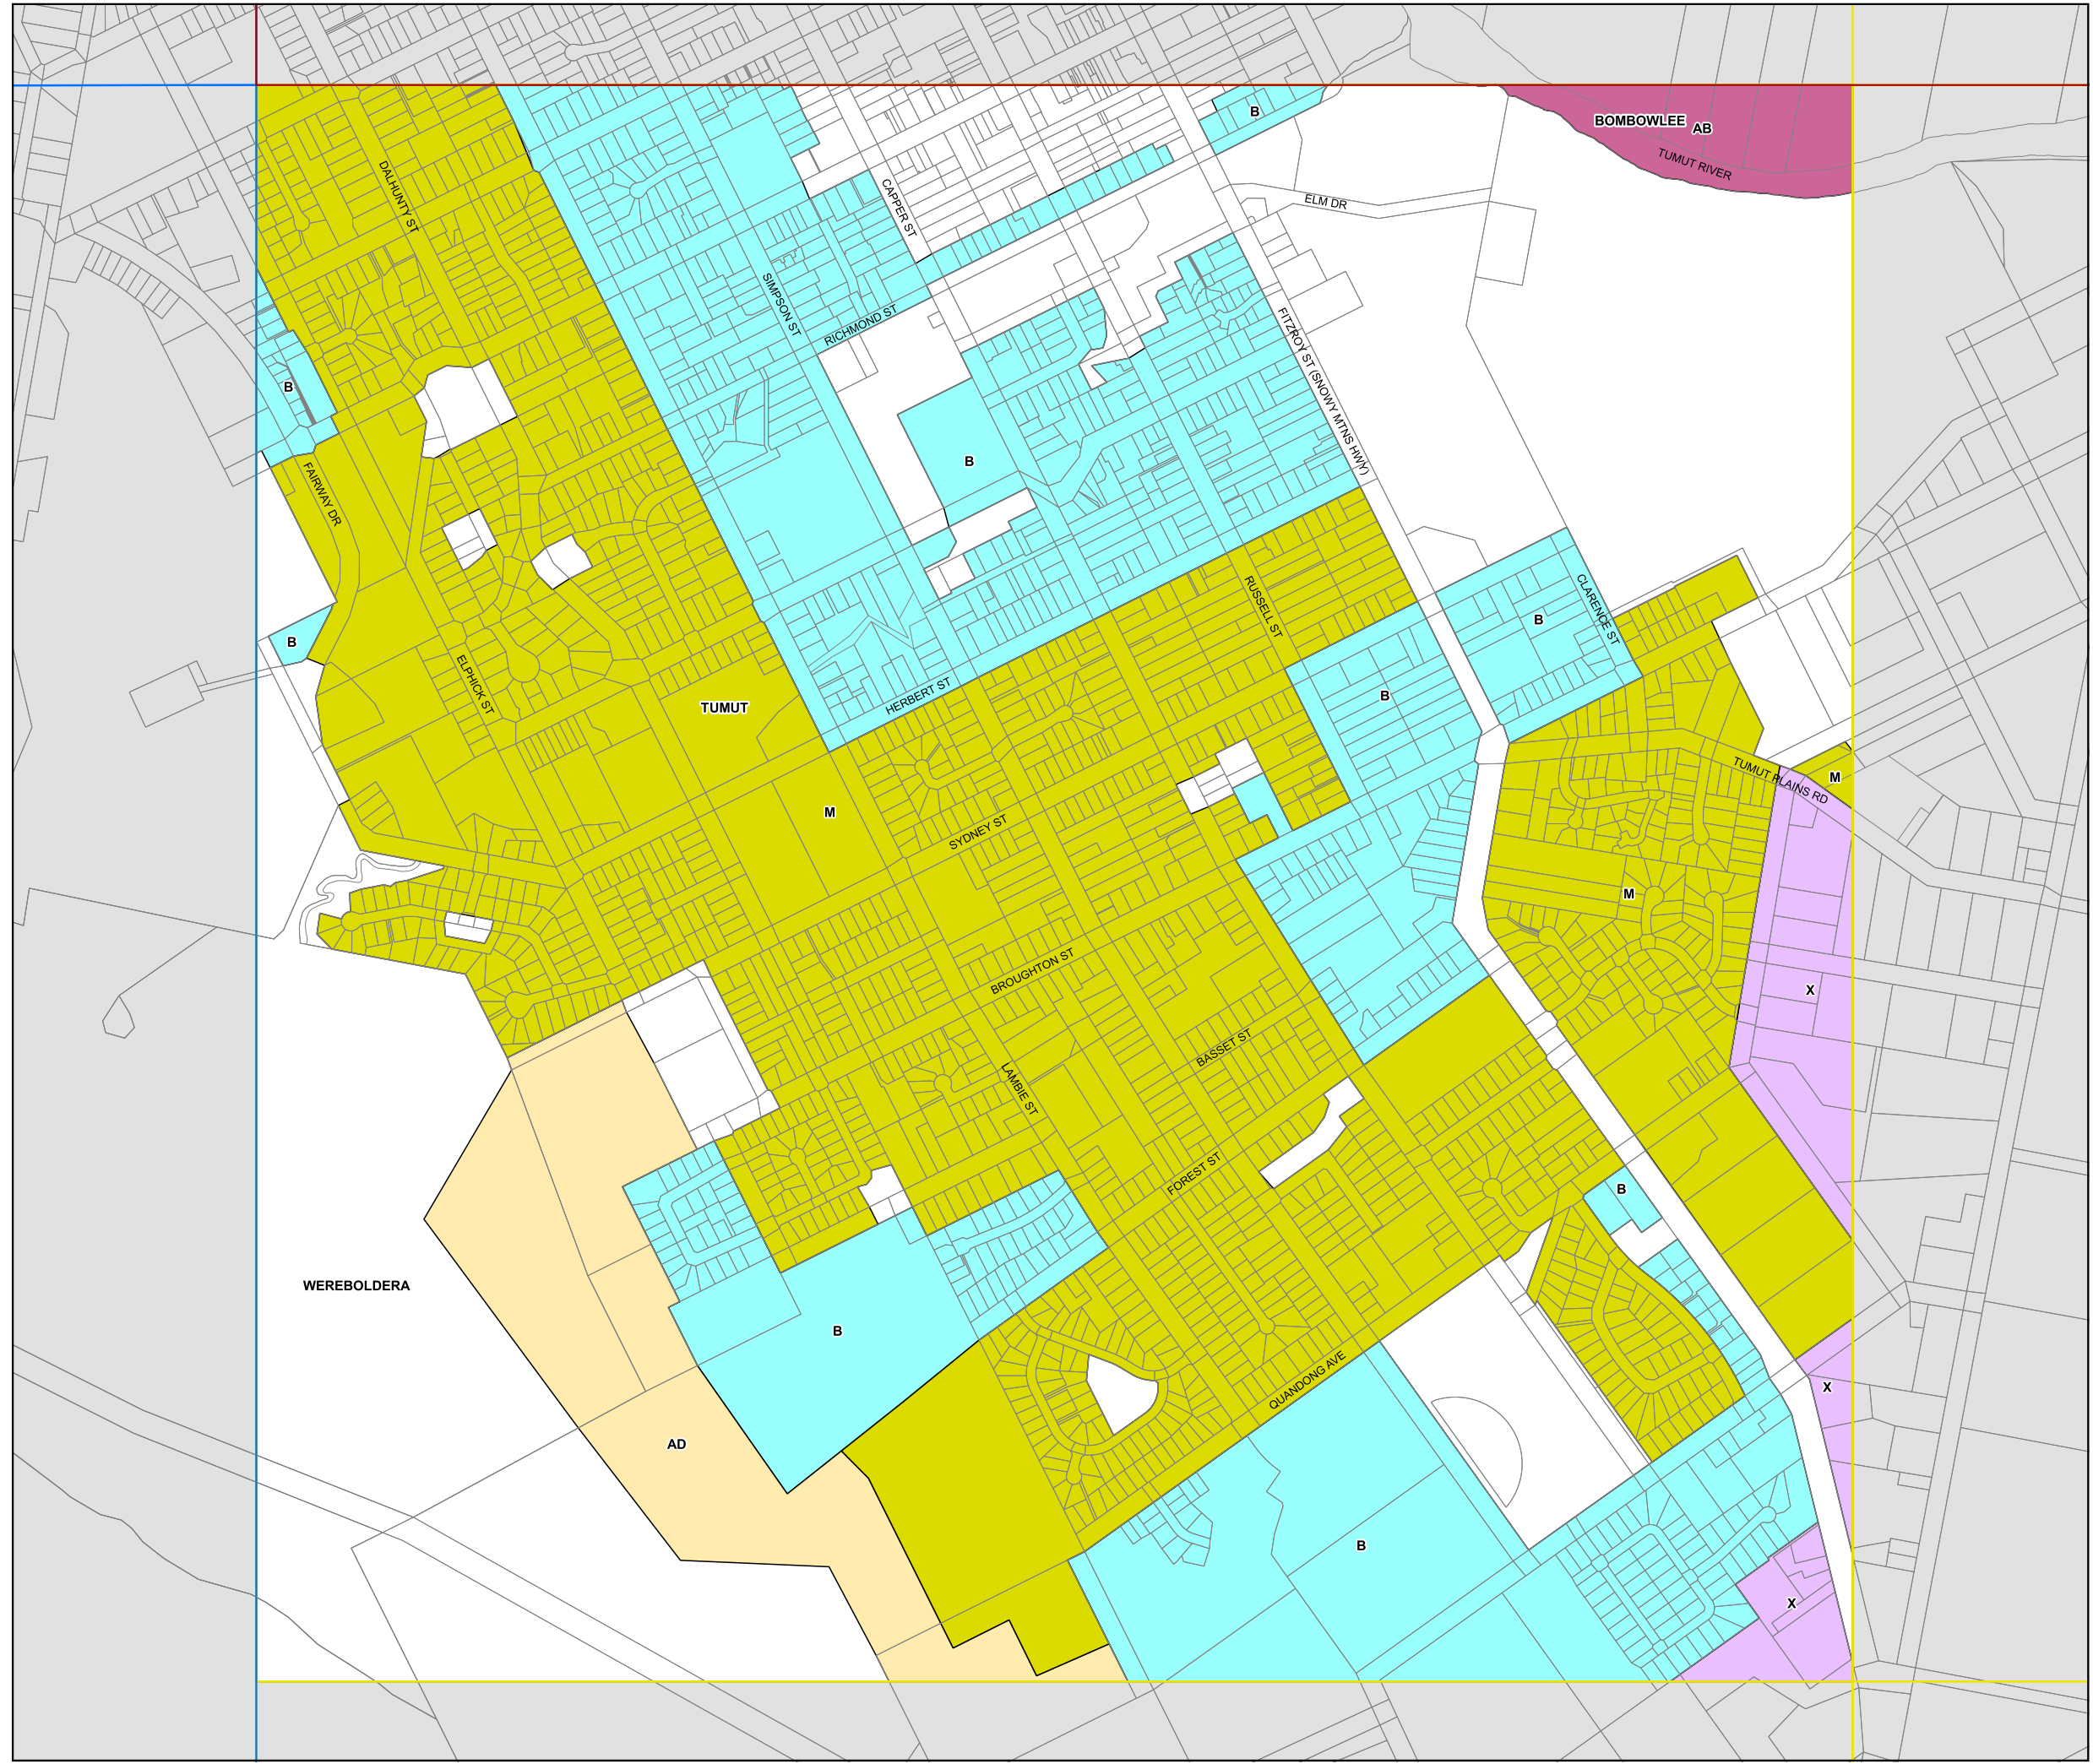

**Tumut Local Environmental Plan 2012**

**Lot Size Map - Sheet LSZ\_003E**

**Minimum Lot Size (sq m)**

B	225
M	600
R	750
W	4500
X	5000
Z	2ha
AB	30ha
AC	80ha
AD	150ha

**Cadastral**

 Cadastral 30/06/2019  
 DFSI Spatial Services

0 0.1 0.2 0.3 km

Projection: GDA 1994  
MGA Zone 55

Scale 1:10,000 @ A3