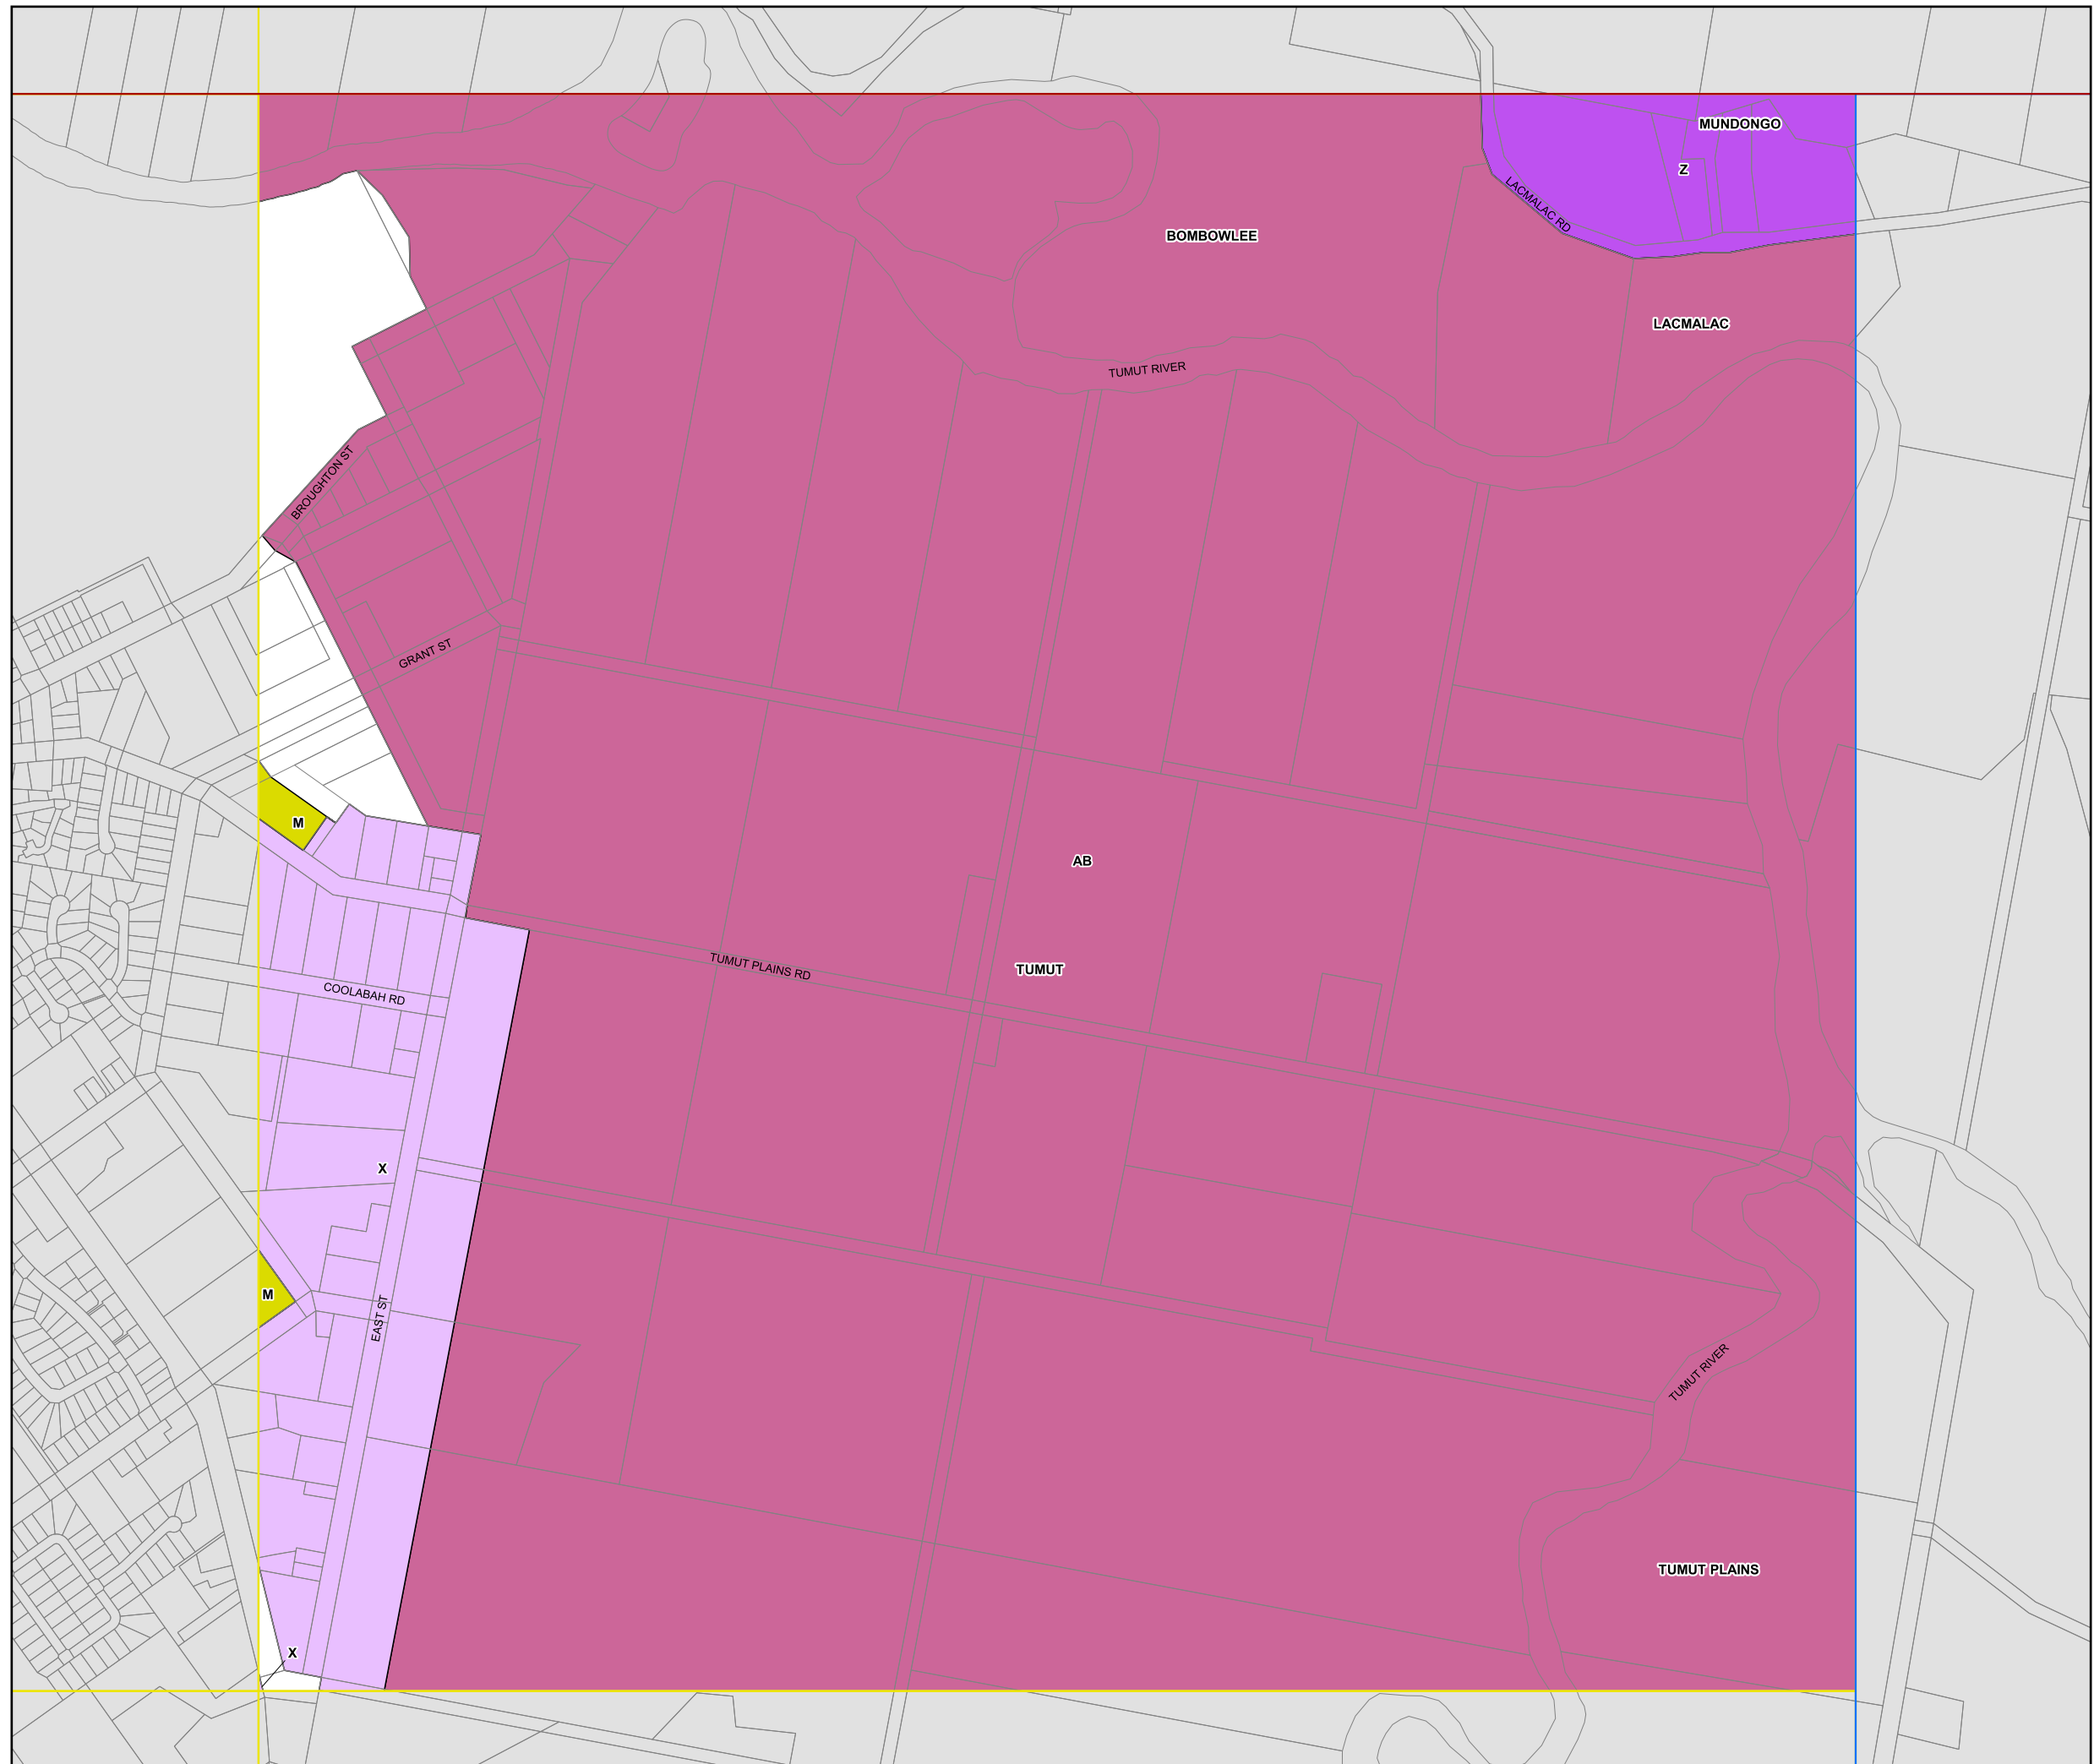

**Tumut Local Environmental Plan 2012**

**Lot Size Map - Sheet LSZ\_003G**

**Minimum Lot Size (sq m)**

B	225
M	600
R	750
W	4500
X	5000
Z	2ha
AB	30ha
AC	80ha
AD	150ha

**Cadastral**

 Cadastral 30/06/2019  
 DFSI Spatial Services

0 0.1 0.2 0.3 km

Projection: GDA 1994  
MGA Zone 55

Scale 1:10,000 @ A3