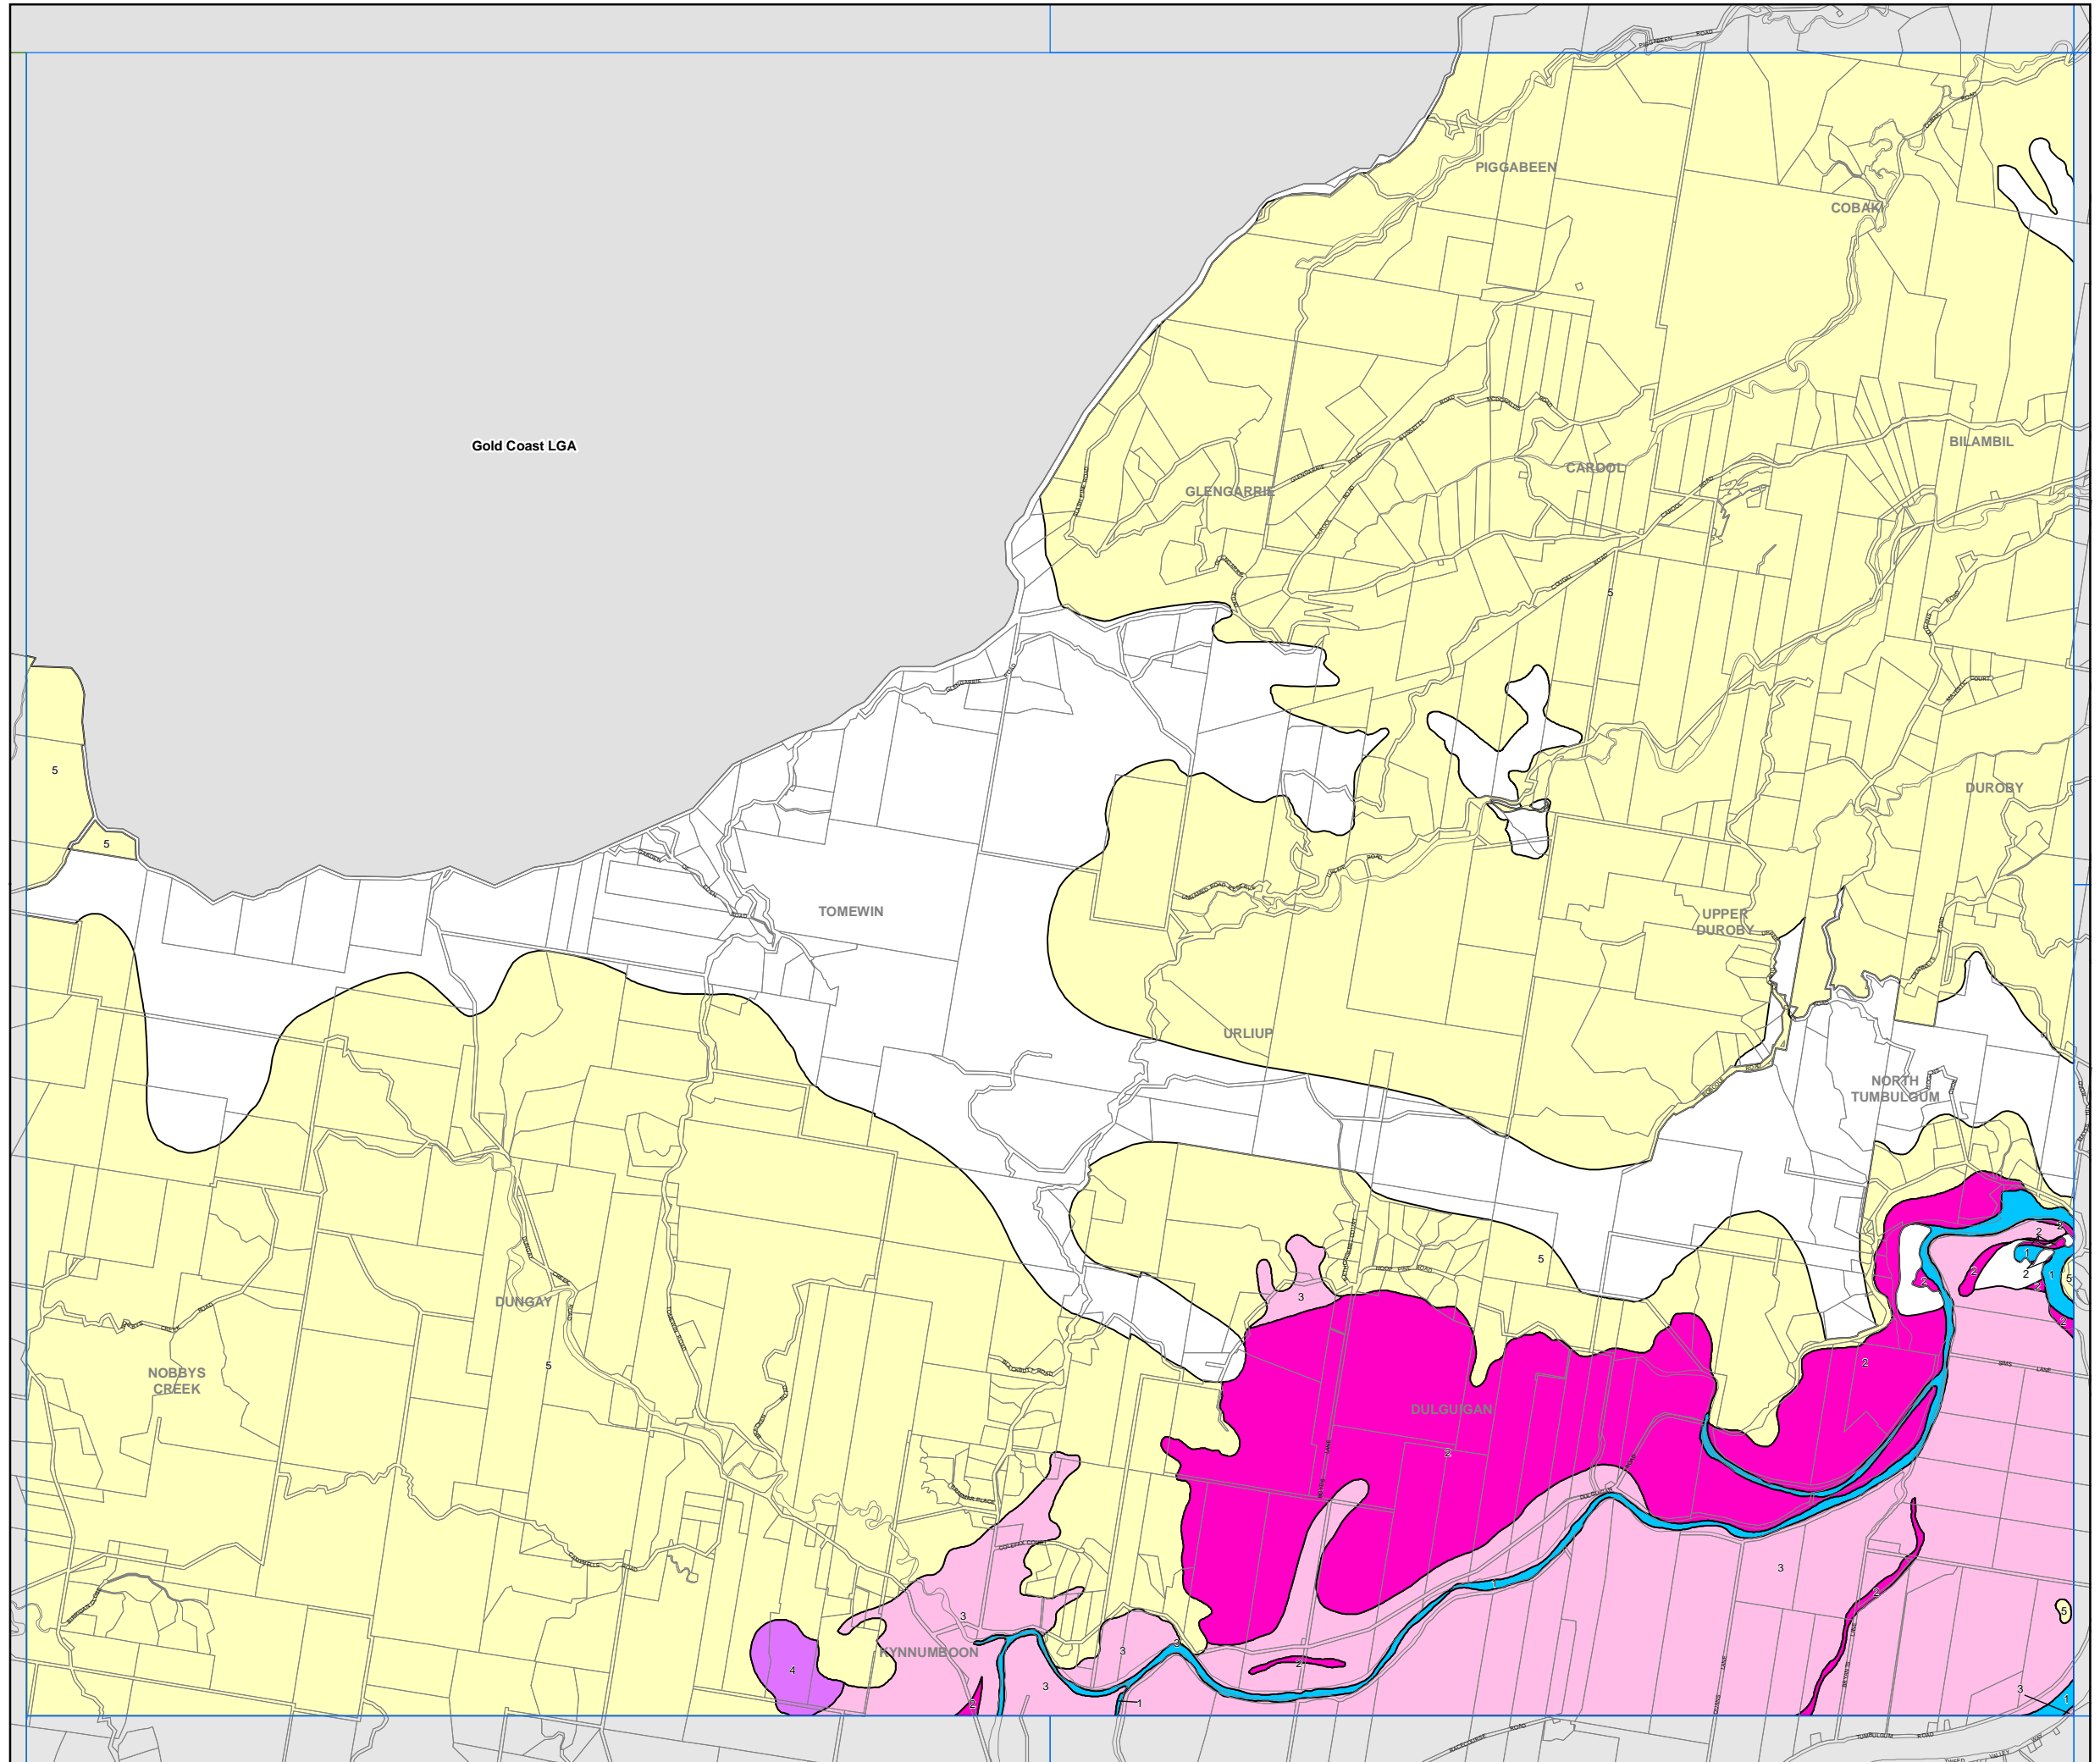

Tweed Local Environmental Plan 2014

Acid Sulfate Soils Map - Sheet ASS_004

Acid Sulfate Soils

- Class 1
- Class 2
- Class 3
- Class 4
- Class 5

Cadastre

Base Data 04/12/2013 © Land and Property Information
 Addendum Data 04/12/2013 © Tweed Shire Council

0 310 620 930 1,240 Metres

Scale: 1:40,000 @ A3

Projection: GDA 1994
MGA Zone 56

Map identification number: 7550_COM_ASS_004_040_20140303