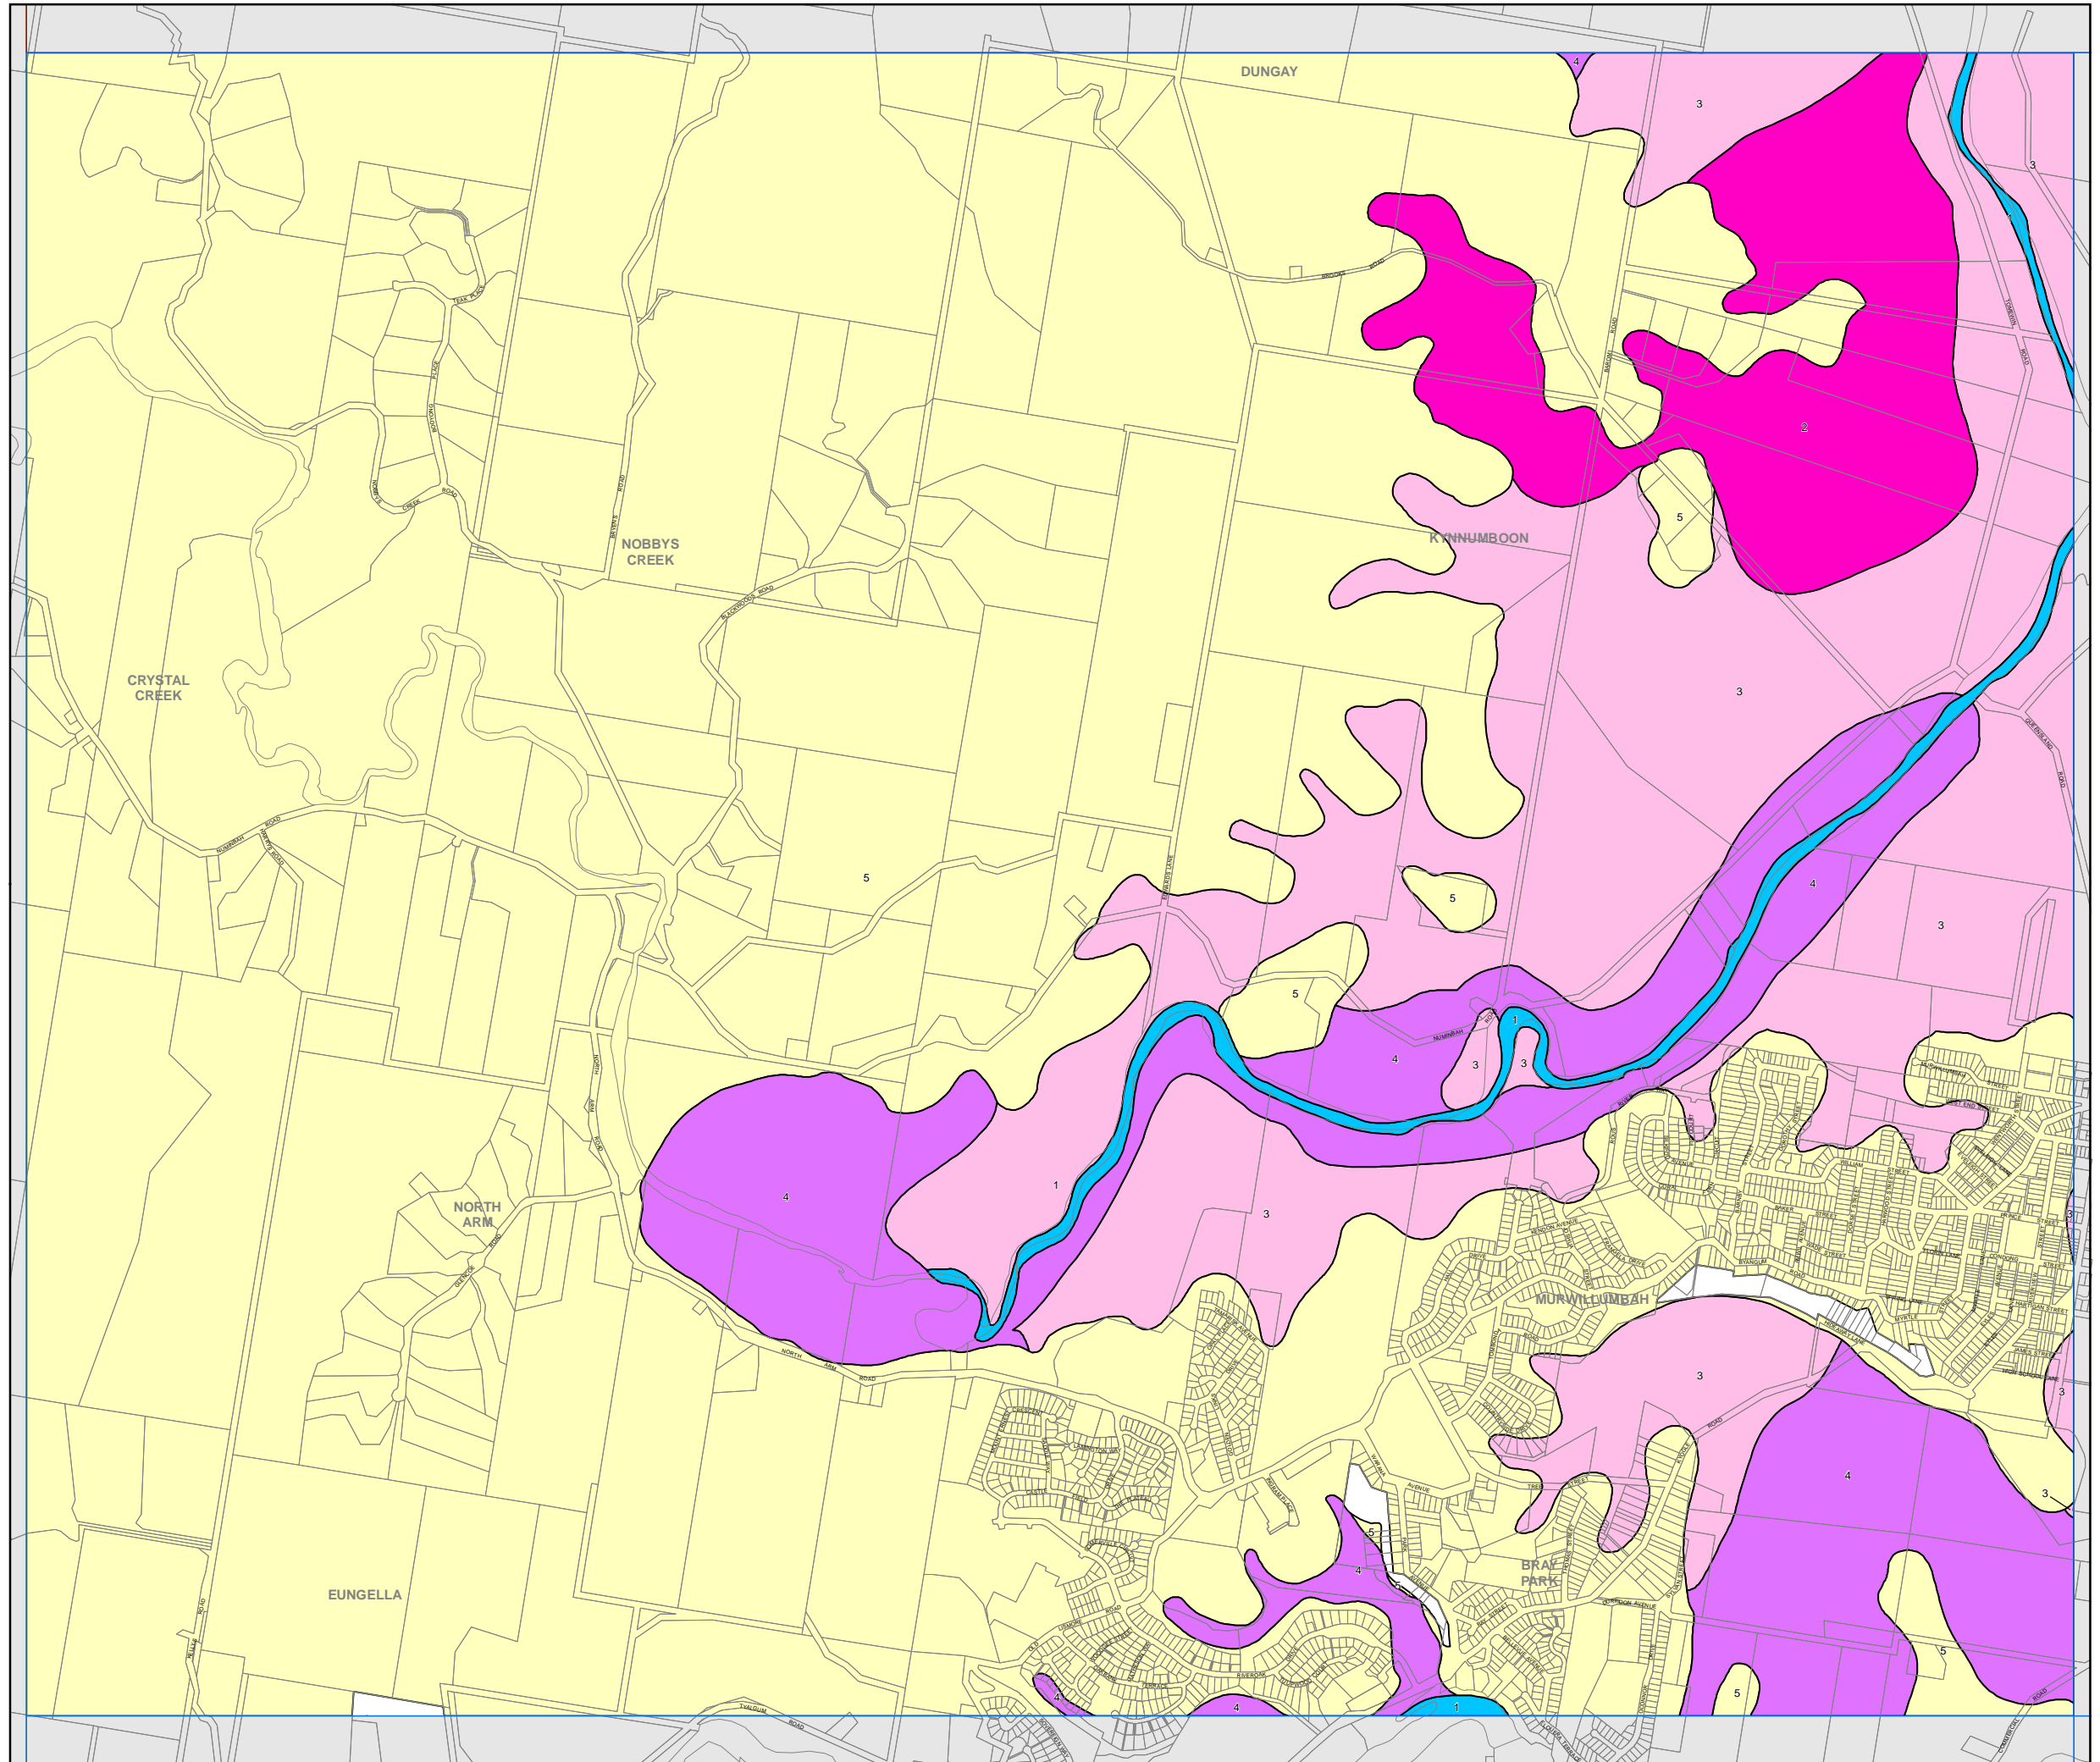

Tweed Local Environmental Plan 2014

Acid Sulfate Soils Map - Sheet ASS_005

Acid Sulfate Soils

- 1 Class 1
- 2 Class 2
- 3 Class 3
- 4 Class 4
- 5 Class 5

Cadastre

Base Data 04/12/2013 © Land and Property Information
Addendum Data 04/12/2013 © Tweed Shire Council

0 150 300 450 600 Metres
Scale: 1:20,000 @ A3

Projection: GDA 1994
MGA Zone 56

Map identification number: 7550_COM_ASS_005_020_20140303