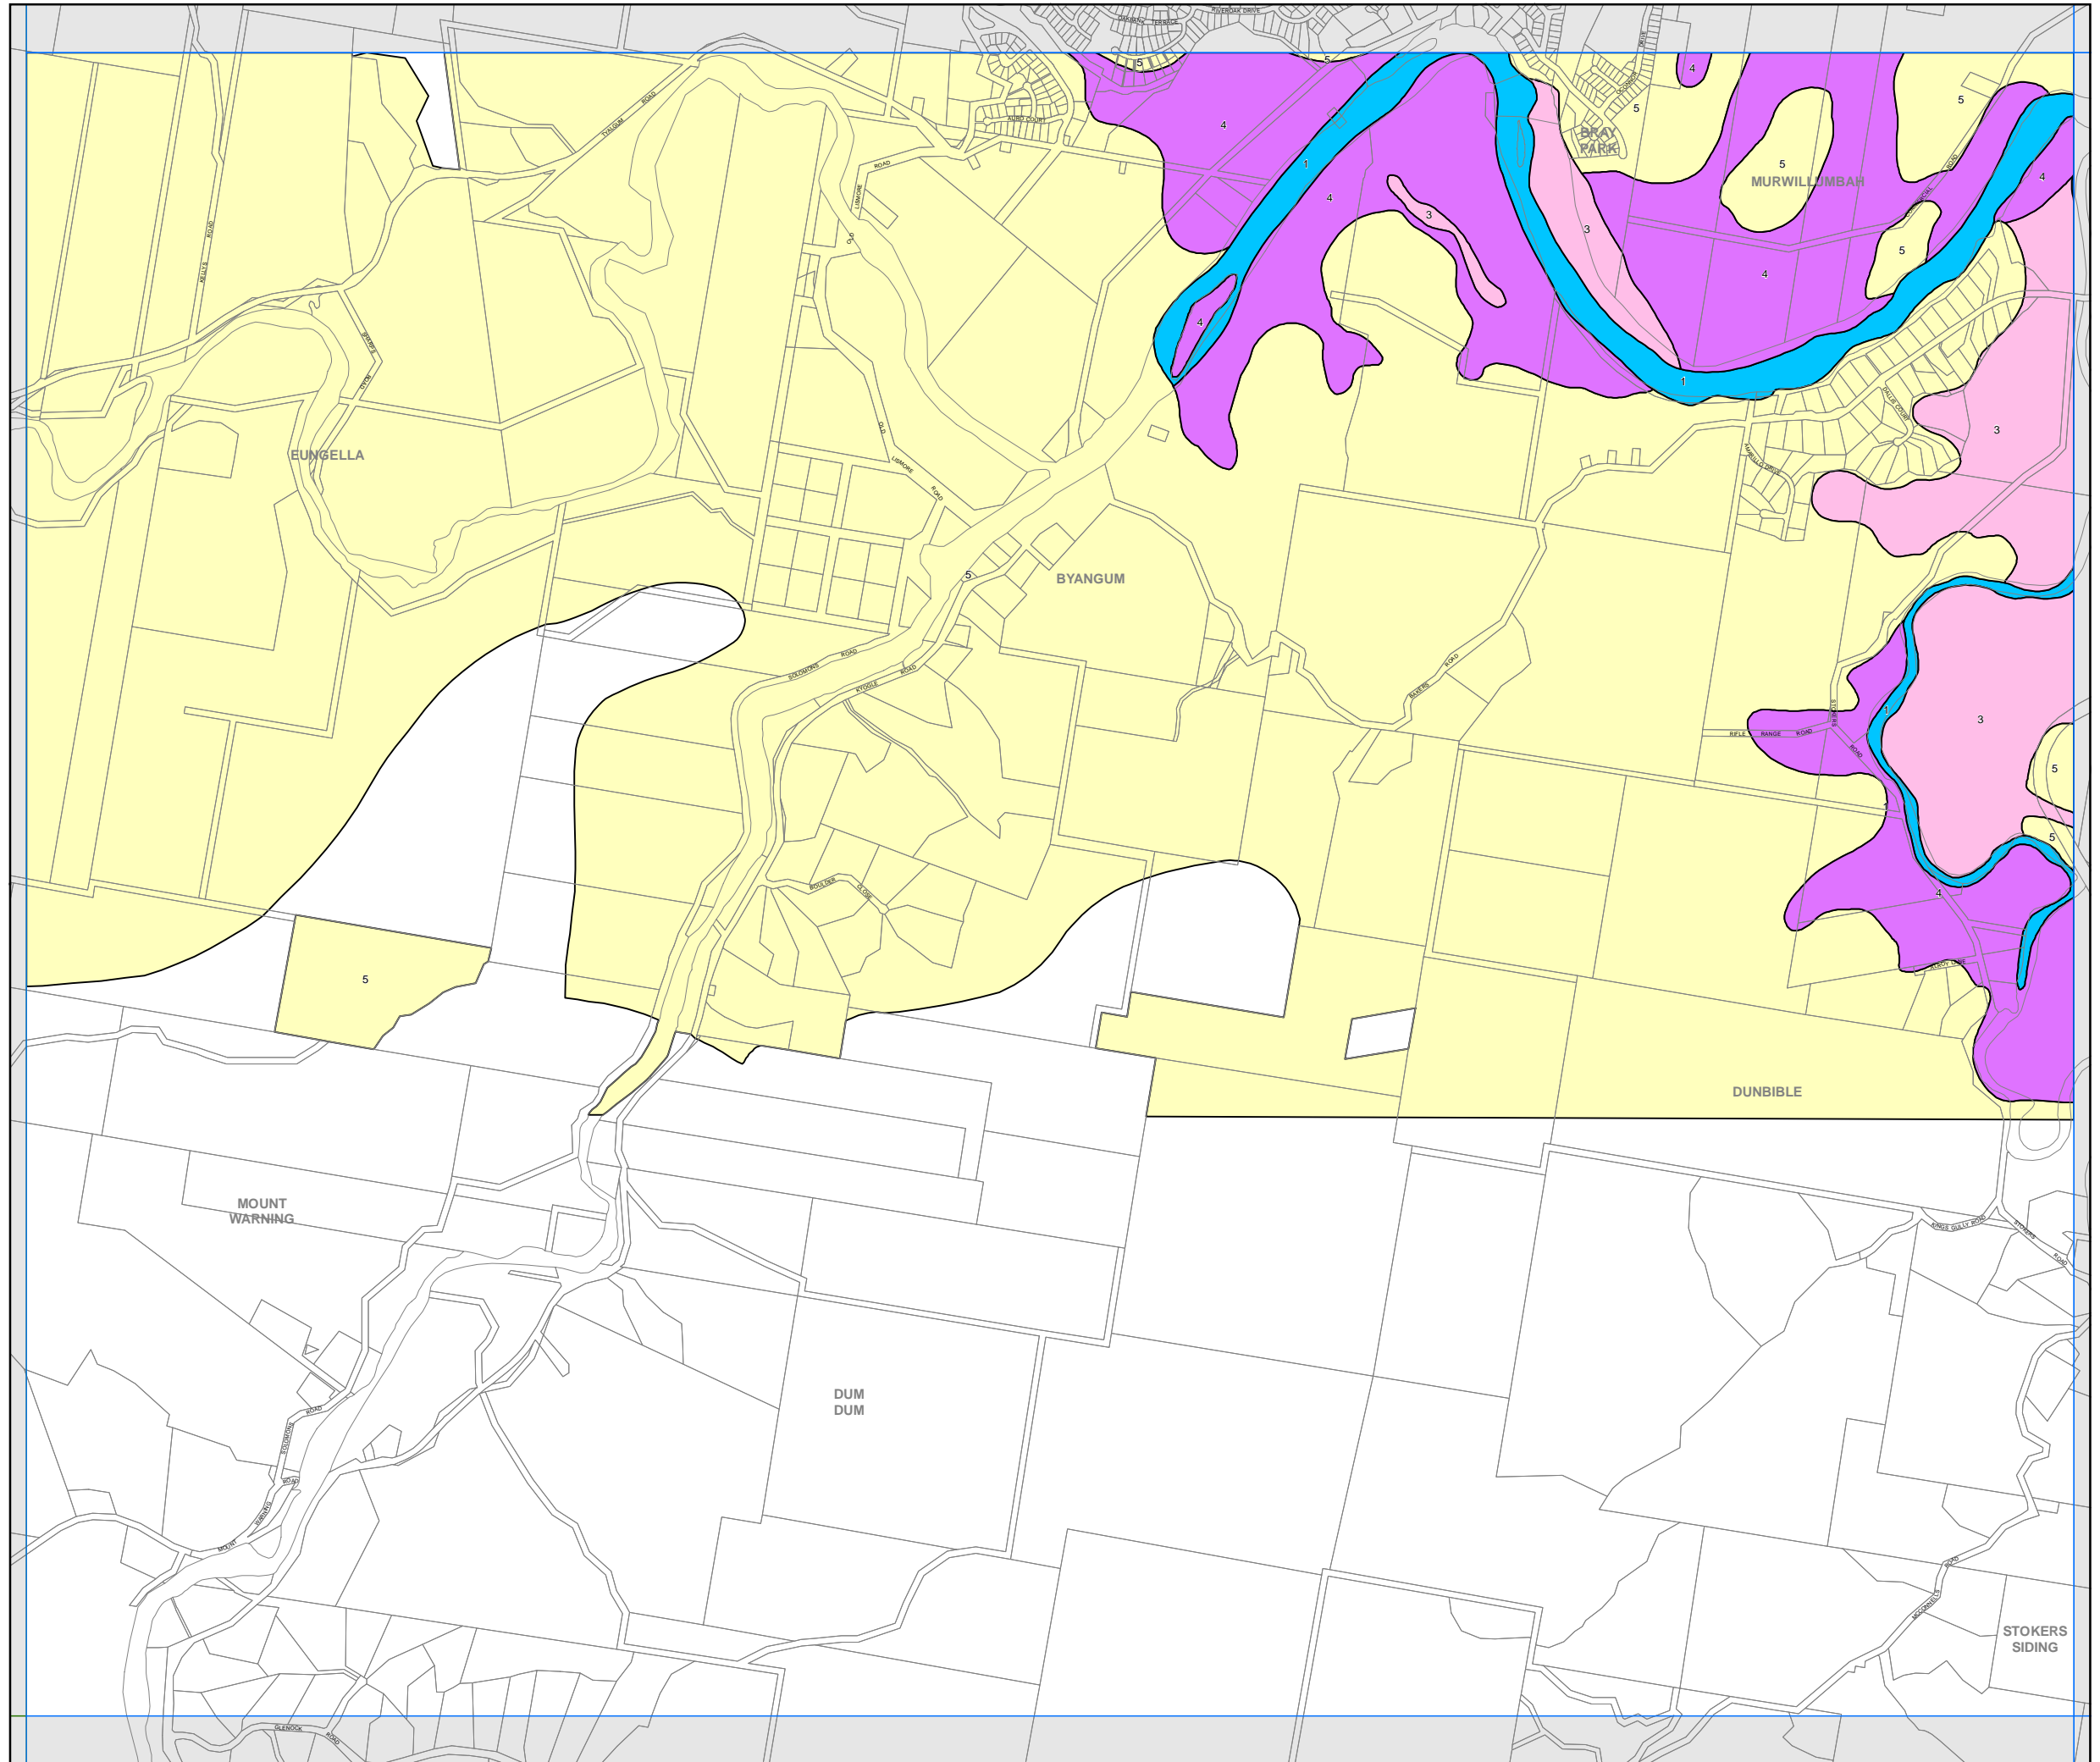

# Tweed Local Environmental Plan 2014

## Acid Sulfate Soils Map - Sheet ASS\_006

### Acid Sulfate Soils

- 1 Class 1
- 2 Class 2
- 3 Class 3
- 4 Class 4
- 5 Class 5

### Cadastre

Base Data 04/12/2013 © Land and Property Information  
 Addendum Data 04/12/2013 © Tweed Shire Council

0 150 300 450 600  
Metres  
Scale : 1:20,000 @ A3

Projection: GDA 1994  
MGA Zone 56

Map identification number: 7550\_COM\_ASS\_006\_020\_20140303