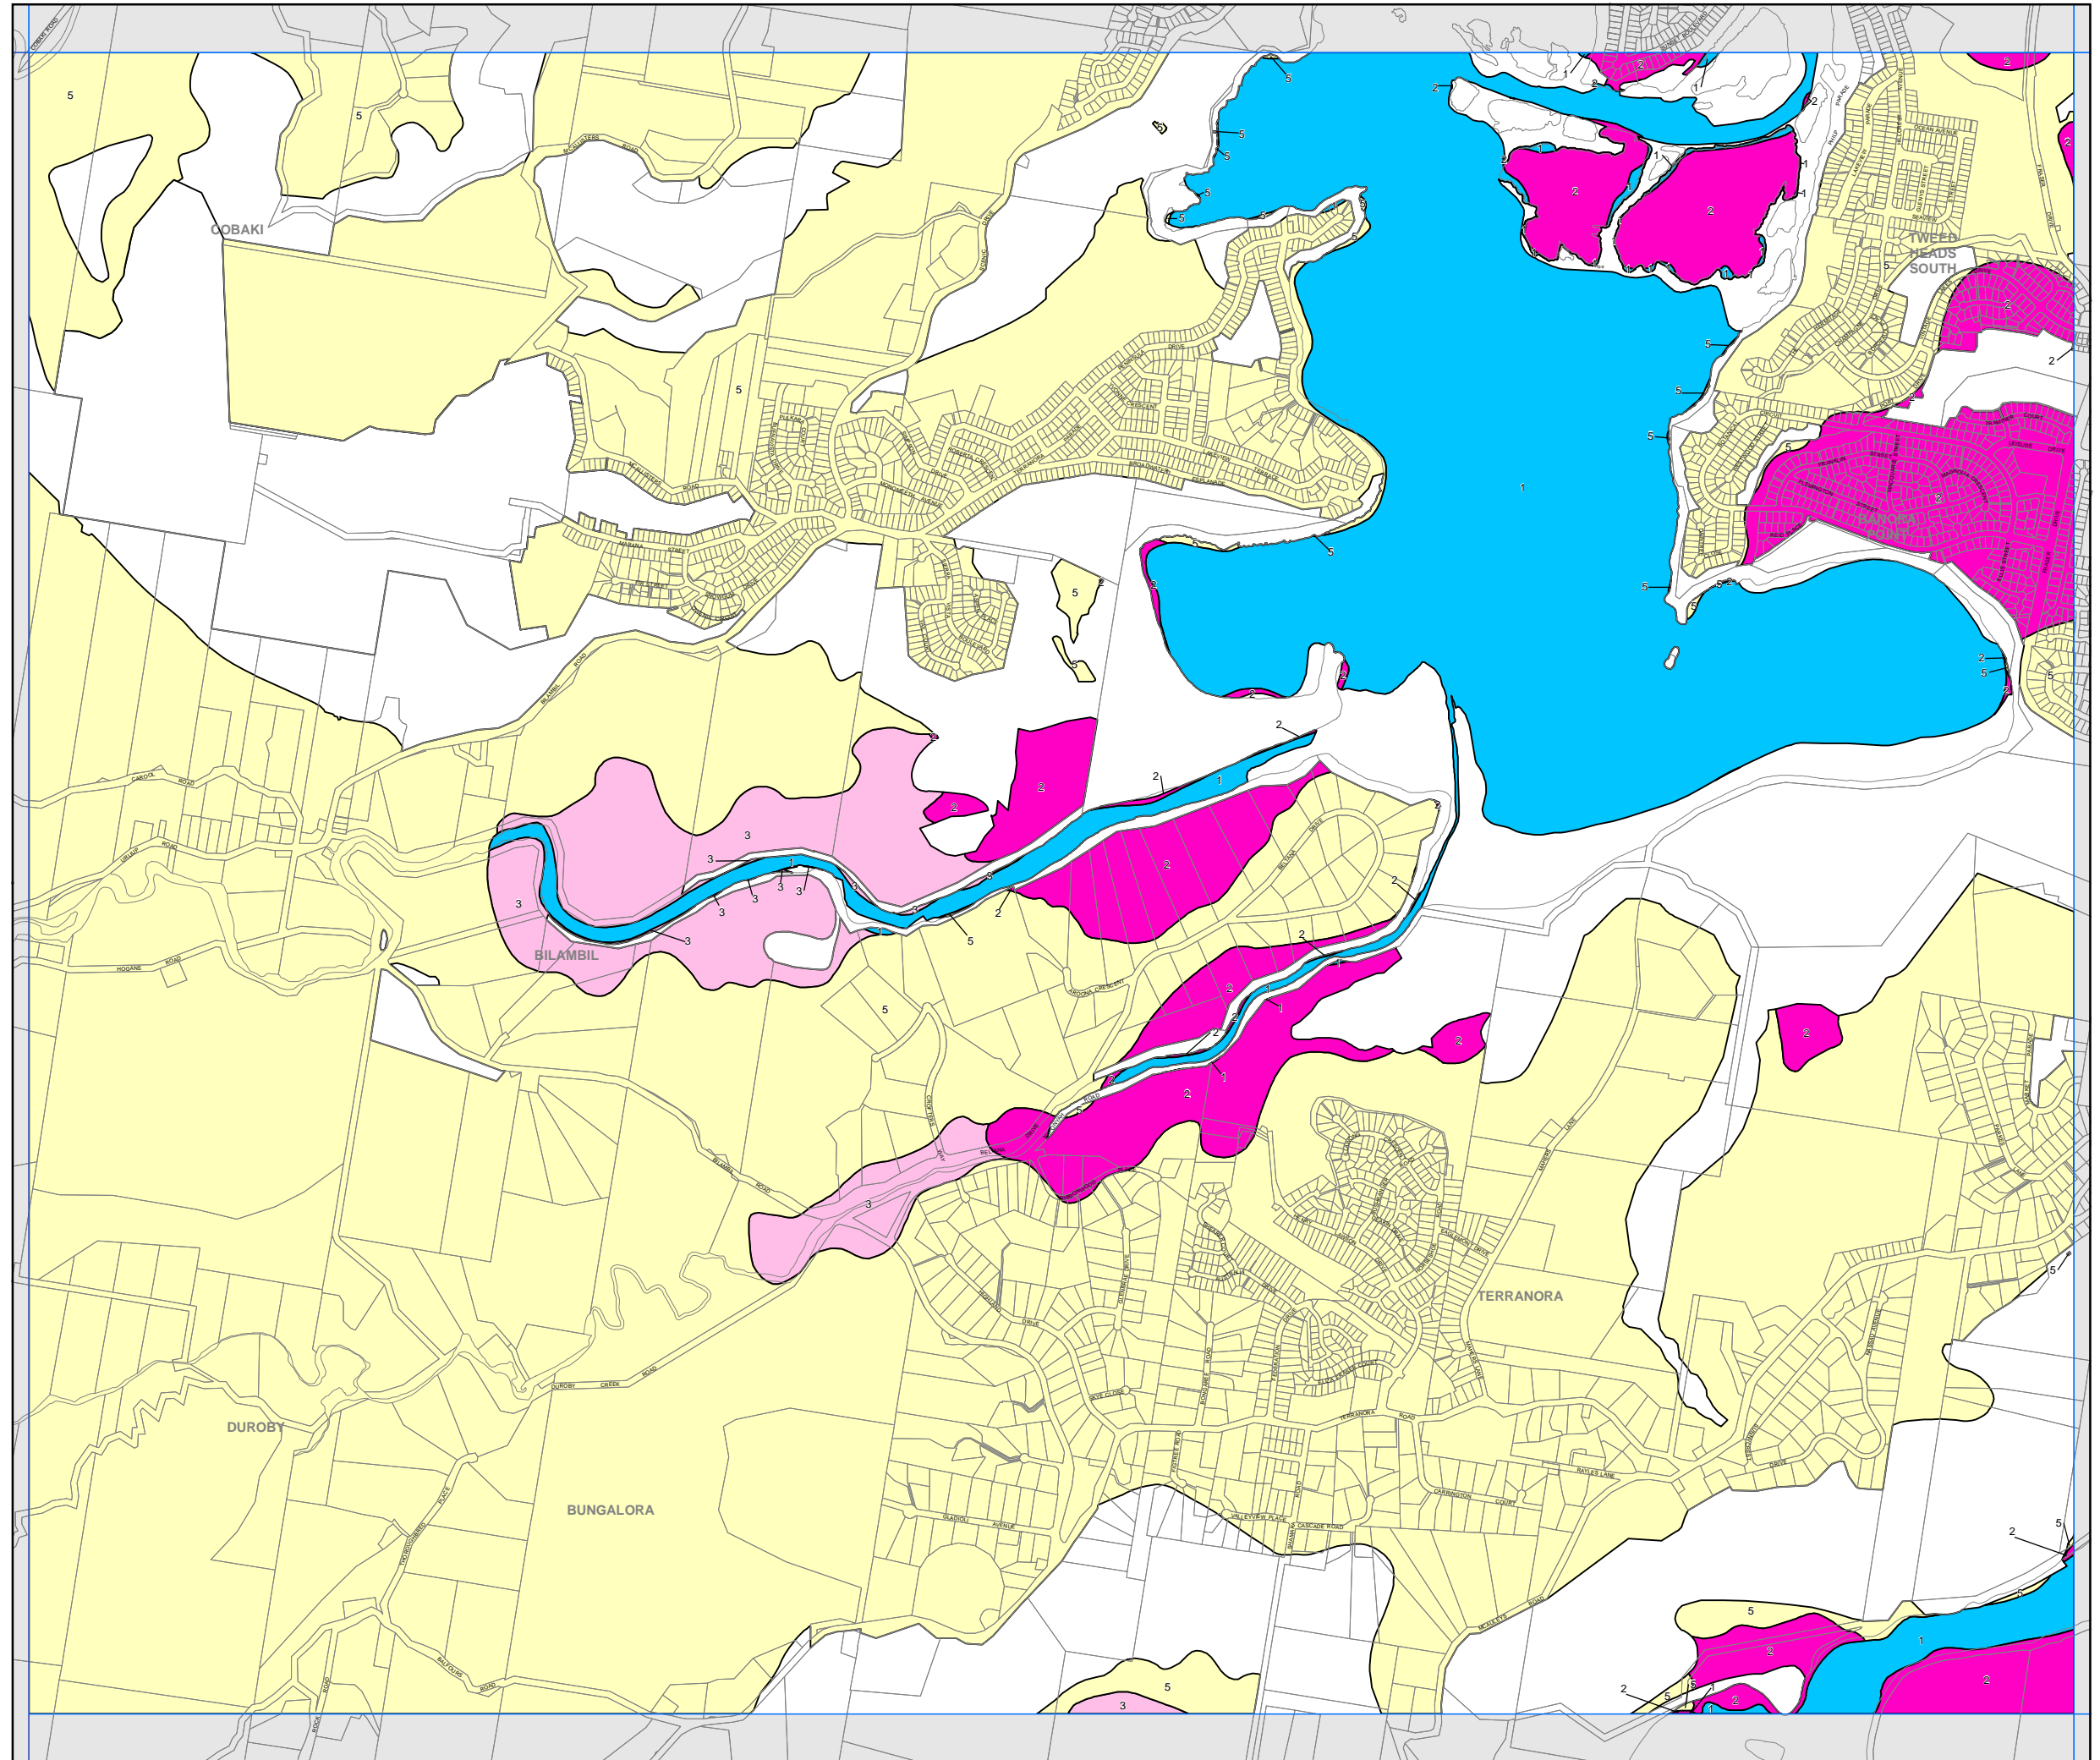

Tweed Local Environmental Plan 2014

Acid Sulfate Soils Map - Sheet ASS_015

Acid Sulfate Soils

- 1 Class 1
- 2 Class 2
- 3 Class 3
- 4 Class 4
- 5 Class 5

Cadastre

Base Data 04/12/2013 © Land and Property Information
 Addendum Data 04/12/2013 © Tweed Shire Council

0 150 300 450 600 Metres
 Scale : 1:20,000 @ A3

Projection: GDA 1994
 MGA Zone 56

Map identification number: 7550_COM_ASS_015_020_20140303