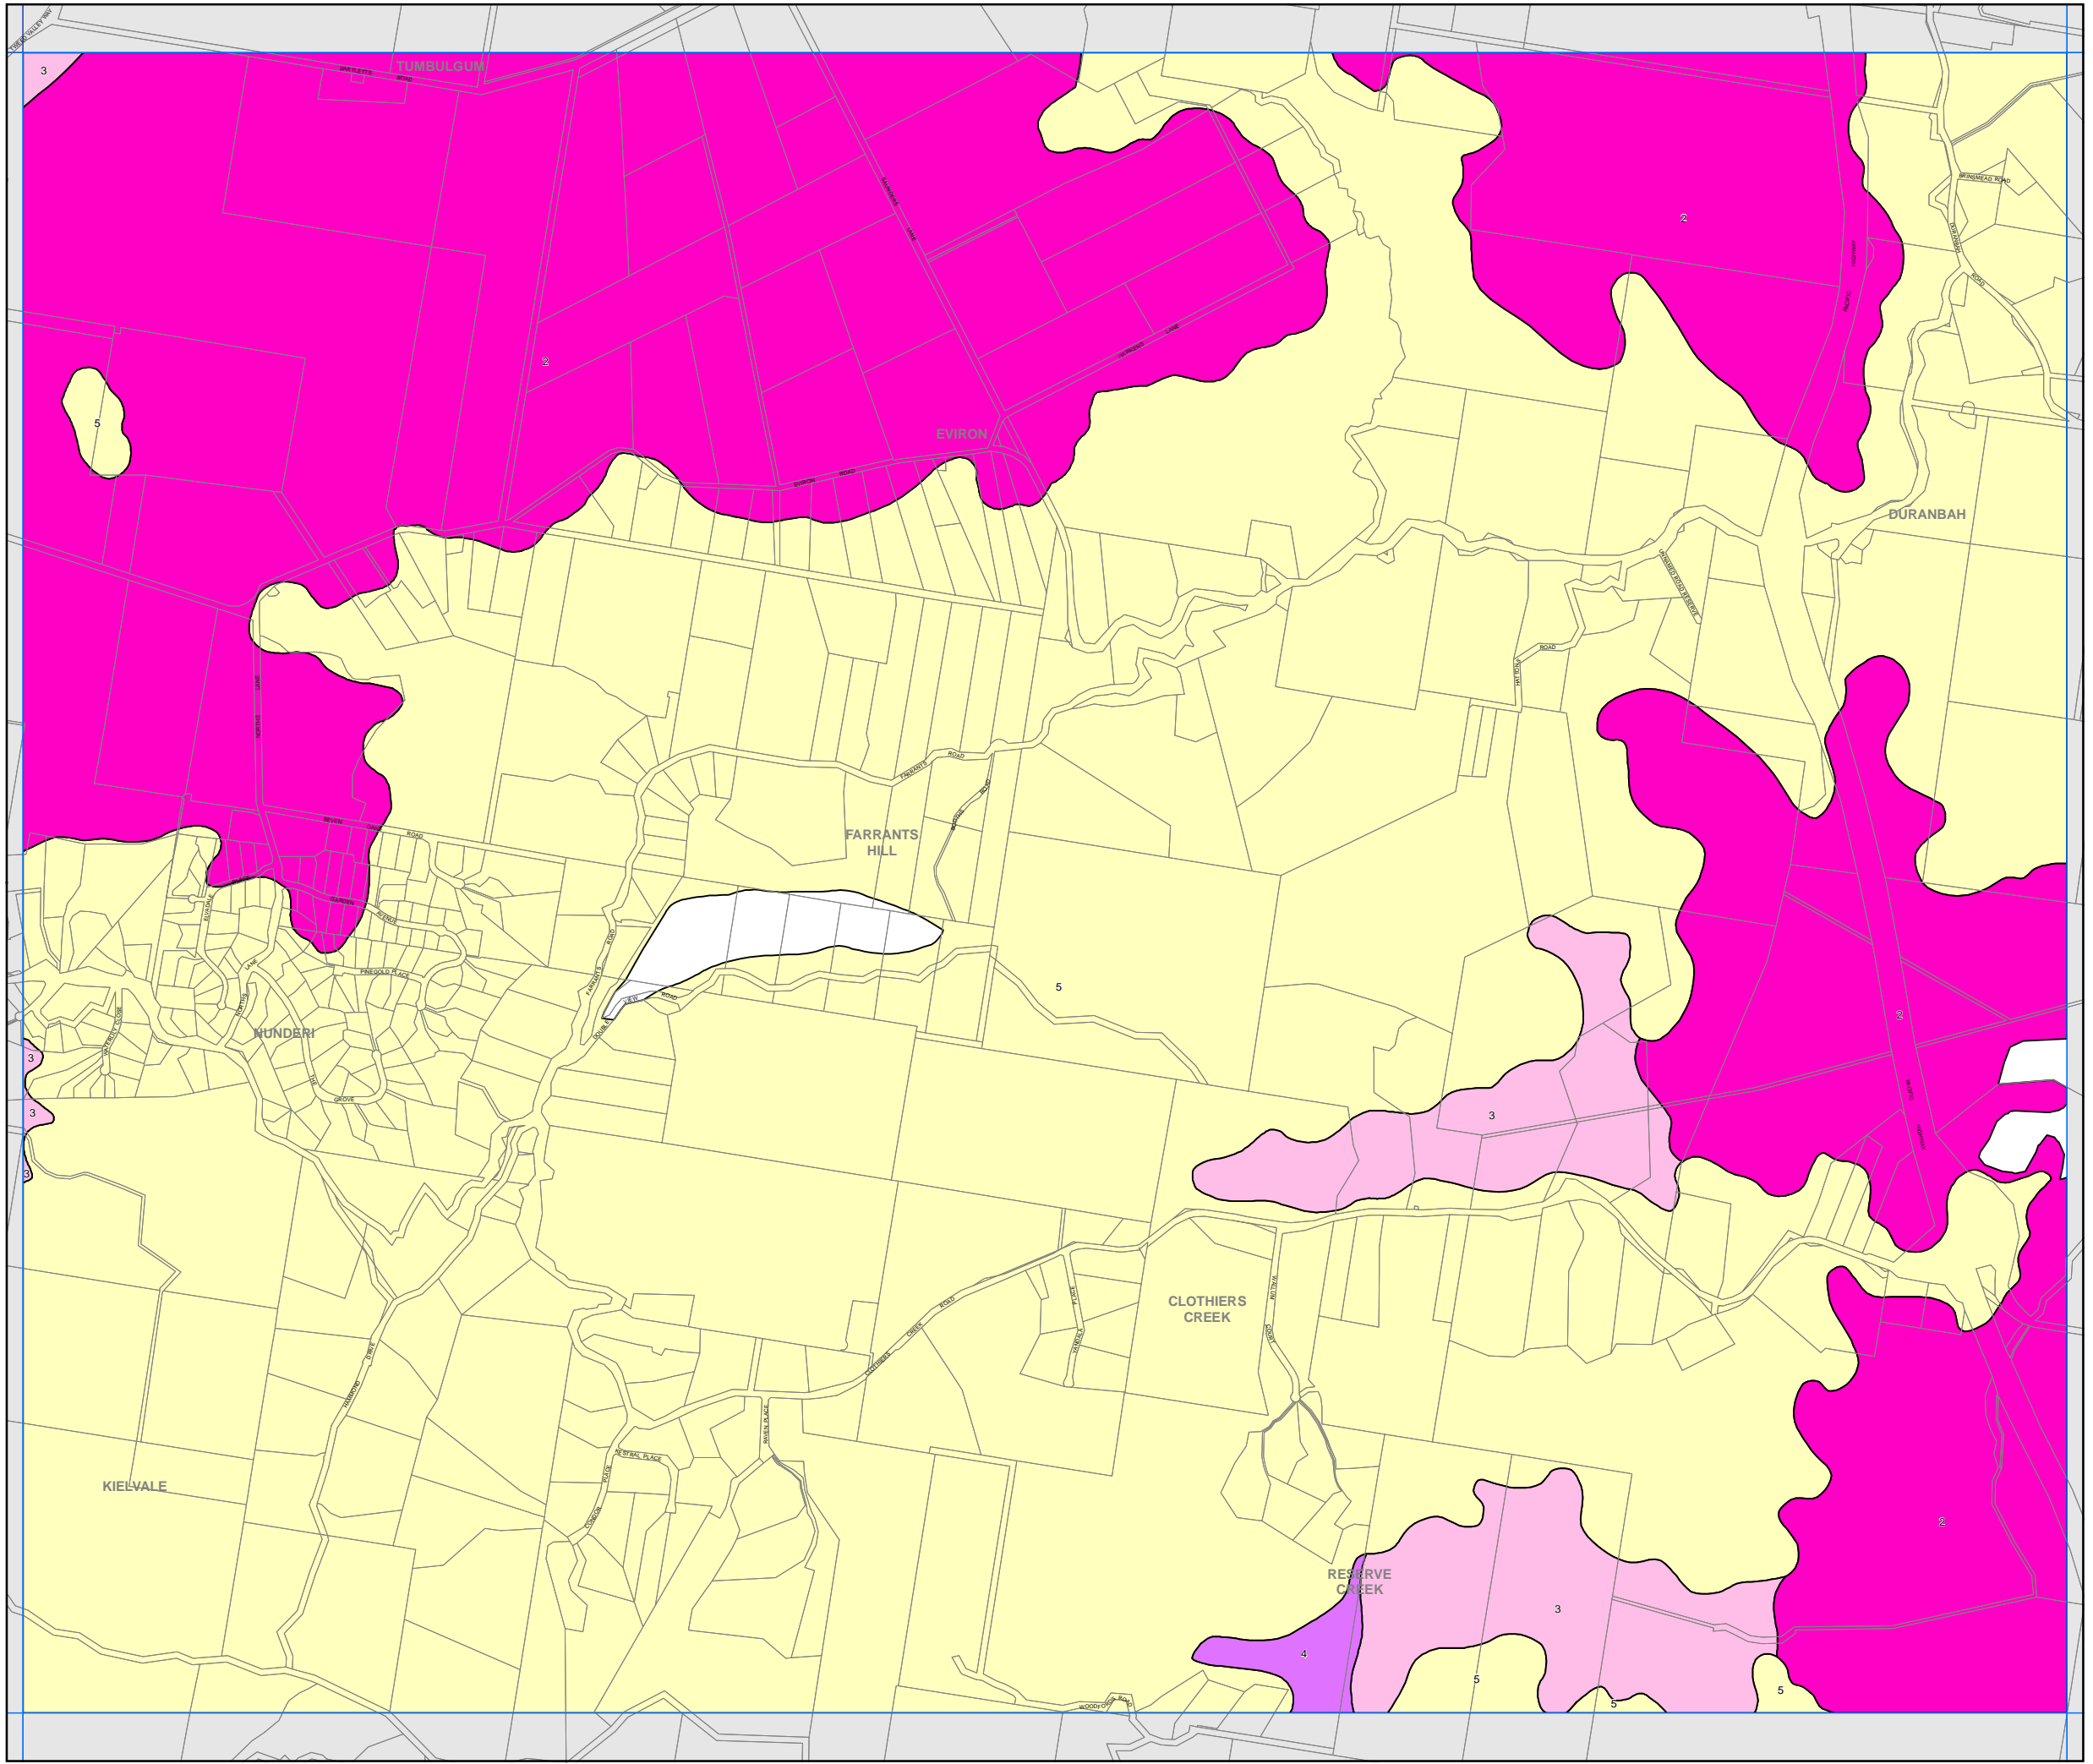

Tweed Local Environmental Plan 2014

Acid Sulfate Soils Map - Sheet ASS_017

Acid Sulfate Soils

- 1 Class 1
- 2 Class 2
- 3 Class 3
- 4 Class 4
- 5 Class 5

Cadastre

Base Data 04/12/2013 © Land and Property Information
Addendum Data 04/12/2013 © Tweed Shire Council

Projection: GDA 1994
MGA Zone 56
Scale : 1:20,000 @ A3

Map identification number: 7550_COM_ASS_017_020_20140303