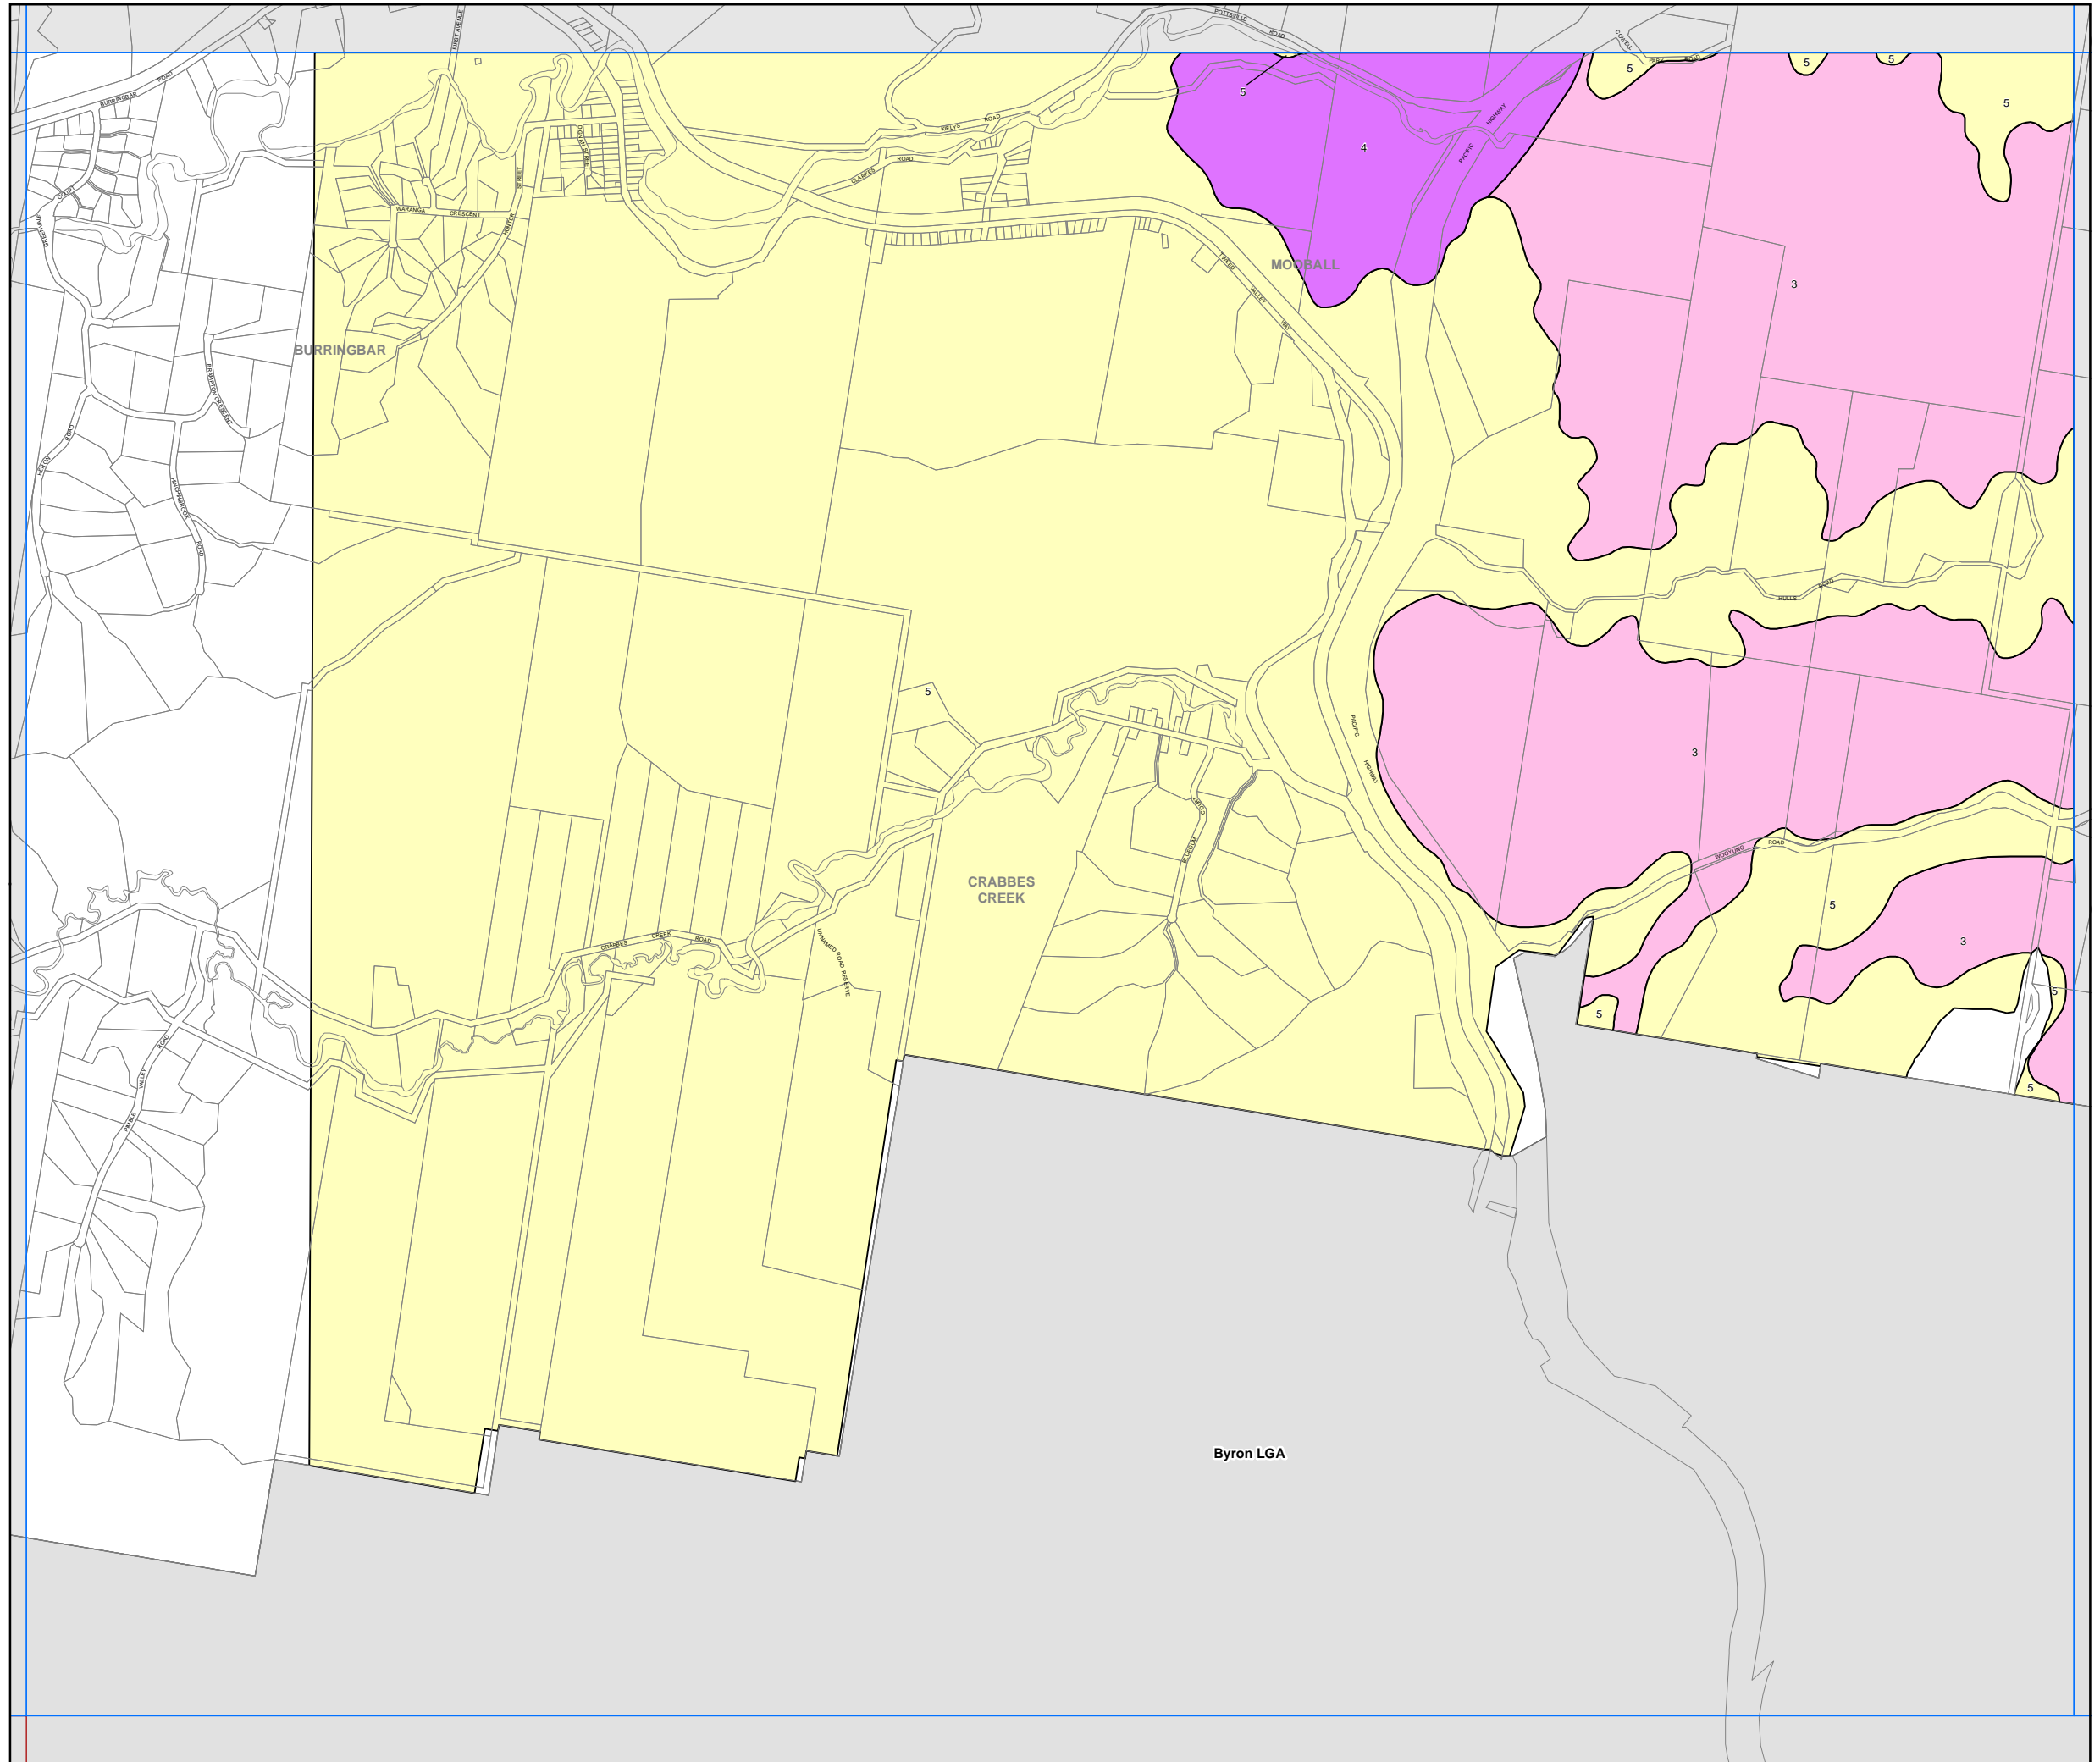

Tweed Local Environmental Plan 2014

Acid Sulfate Soils Map - Sheet ASS_020

Acid Sulfate Soils

- 1 Class 1
- 2 Class 2
- 3 Class 3
- 4 Class 4
- 5 Class 5

Cadastre

Base Data 04/12/2013 © Land and Property Information
 Addendum Data 04/12/2013 © Tweed Shire Council

0 150 300 450 600 Metres

Scale: 1:20,000 @ A3

Projection: GDA 1994
MGA Zone 56