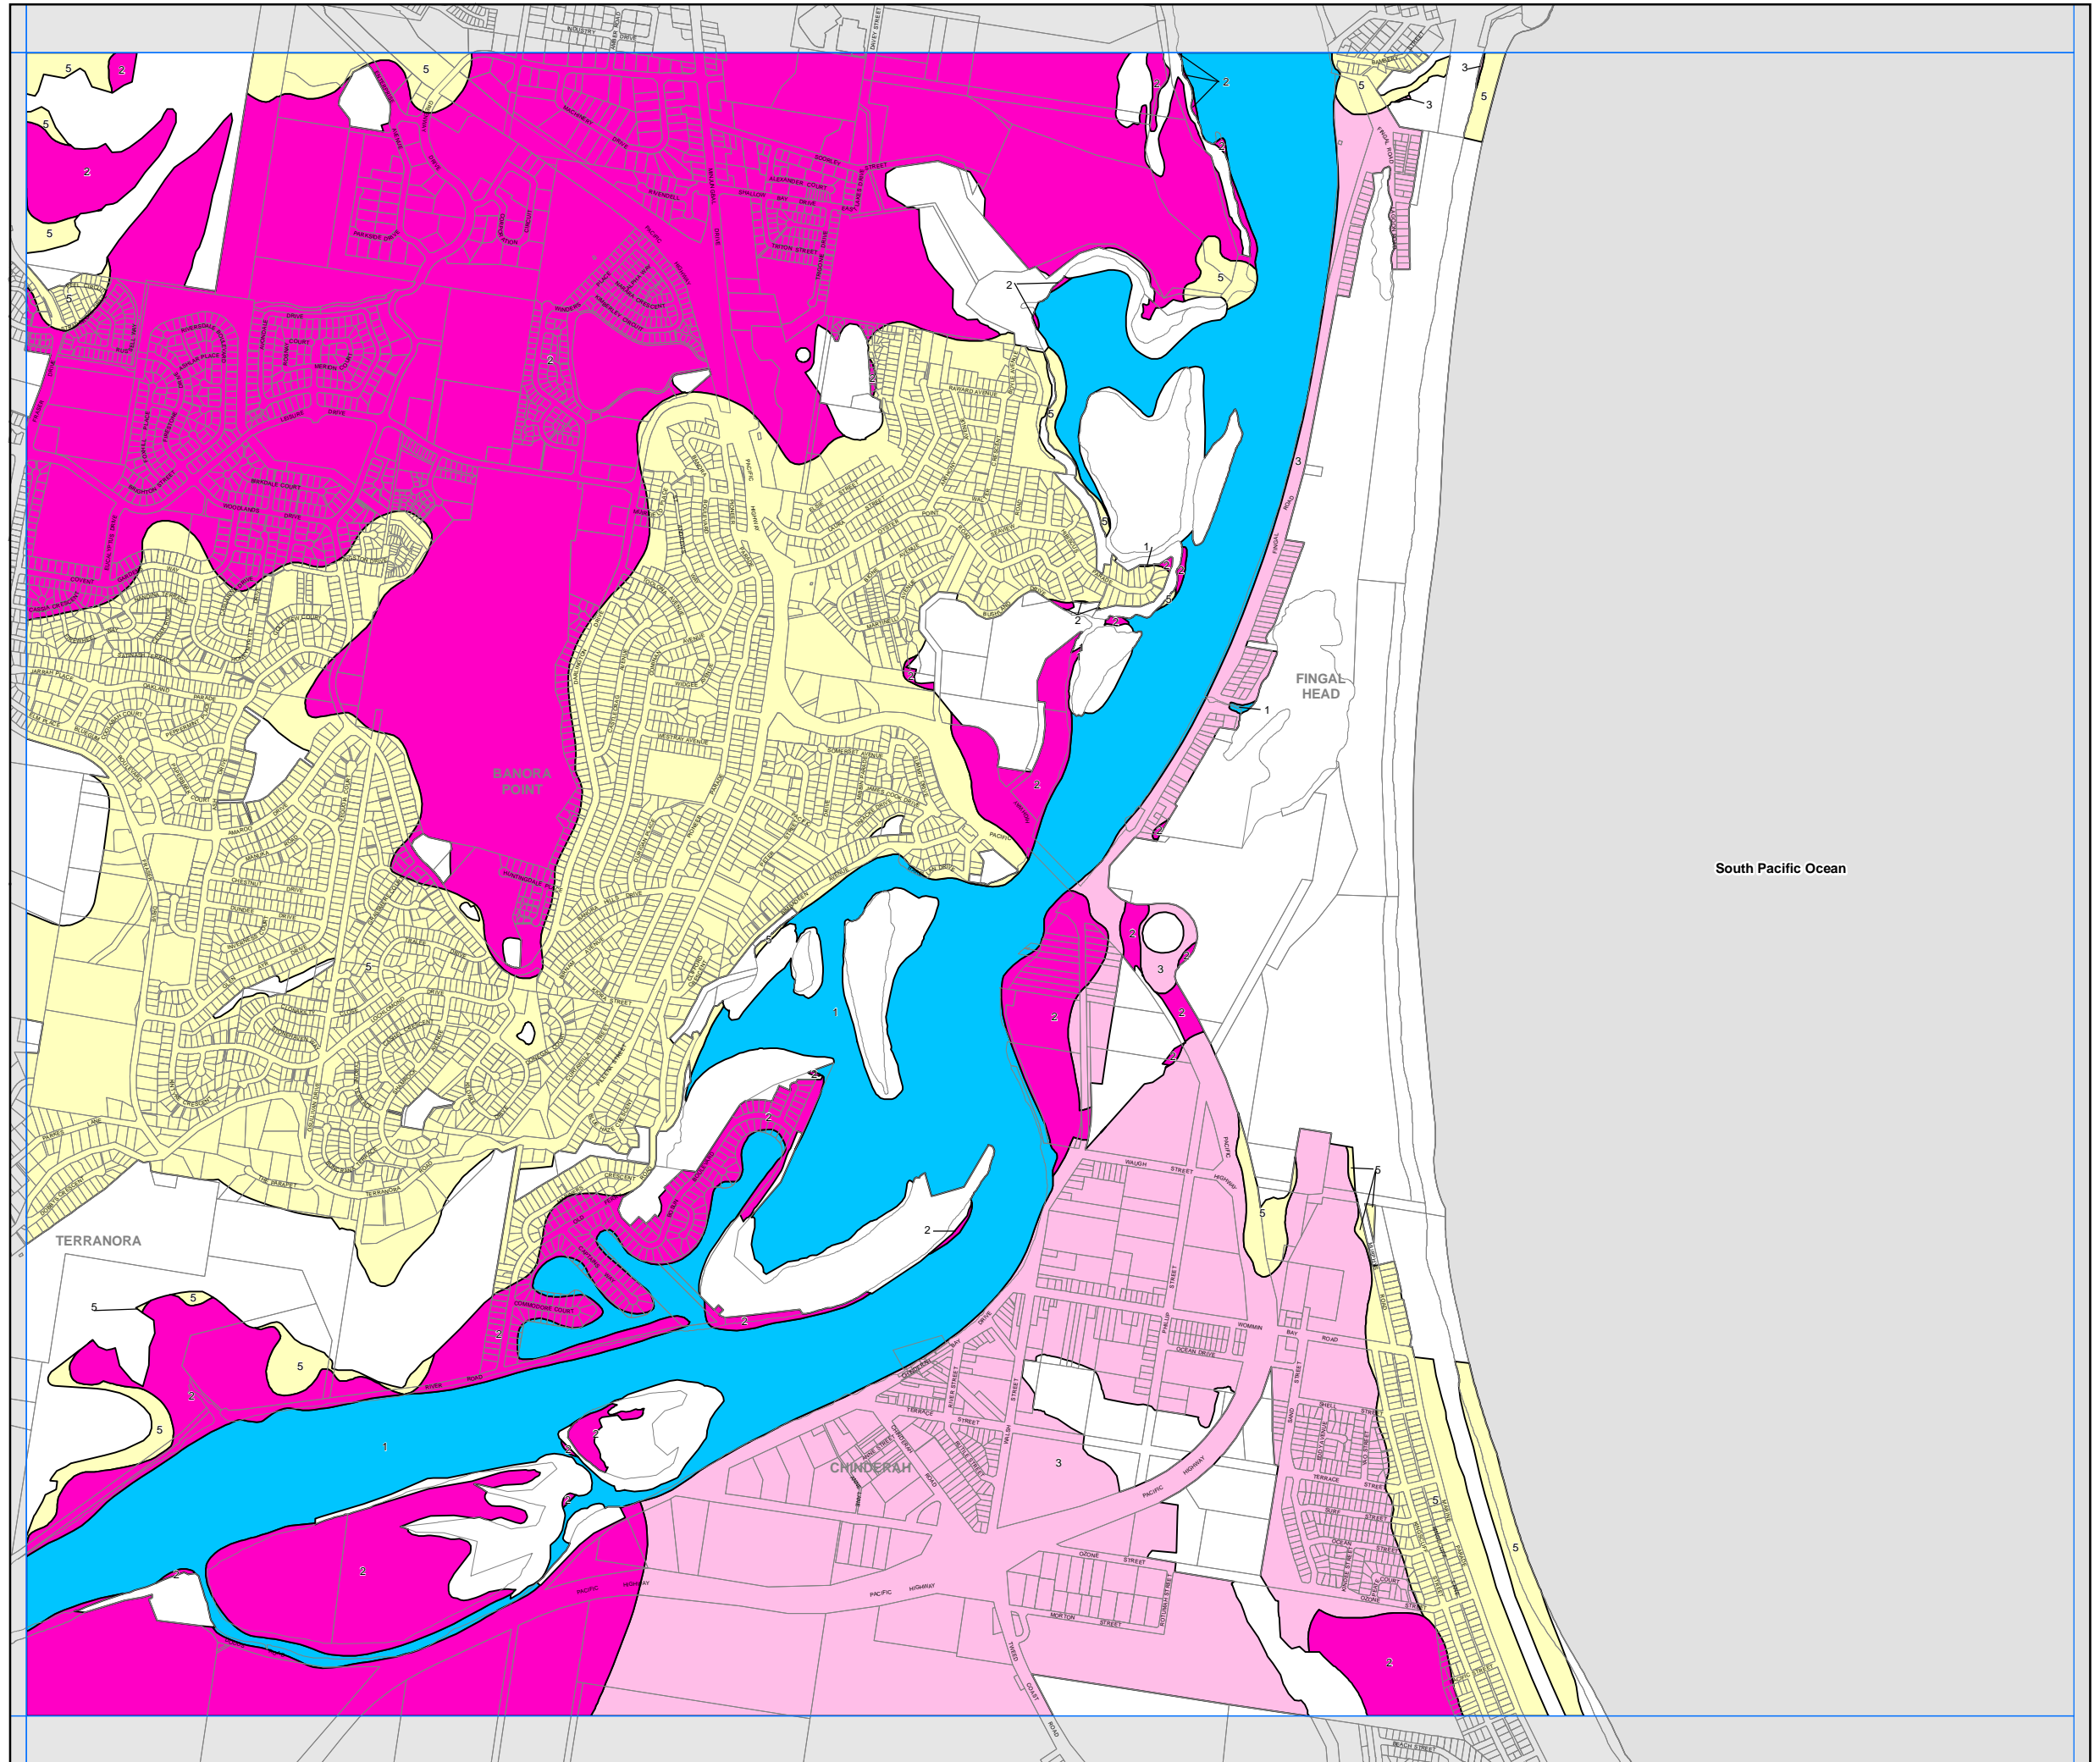

Tweed Local Environmental Plan 2014

Acid Sulfate Soils Map - Sheet ASS_022

Acid Sulfate Soils

- 1 Class 1
- 2 Class 2
- 3 Class 3
- 4 Class 4
- 5 Class 5

Cadastre

- Base Data 04/12/2013 © Land and Property Information
- Addendum Data 04/12/2013 © Tweed Shire Council

0 150 300 450 600 Metres

Scale: 1:20,000 @ A3

Projection: GDA 1994
MGA Zone 56

Map identification number: 7550_COM_ASS_022_020_20140303