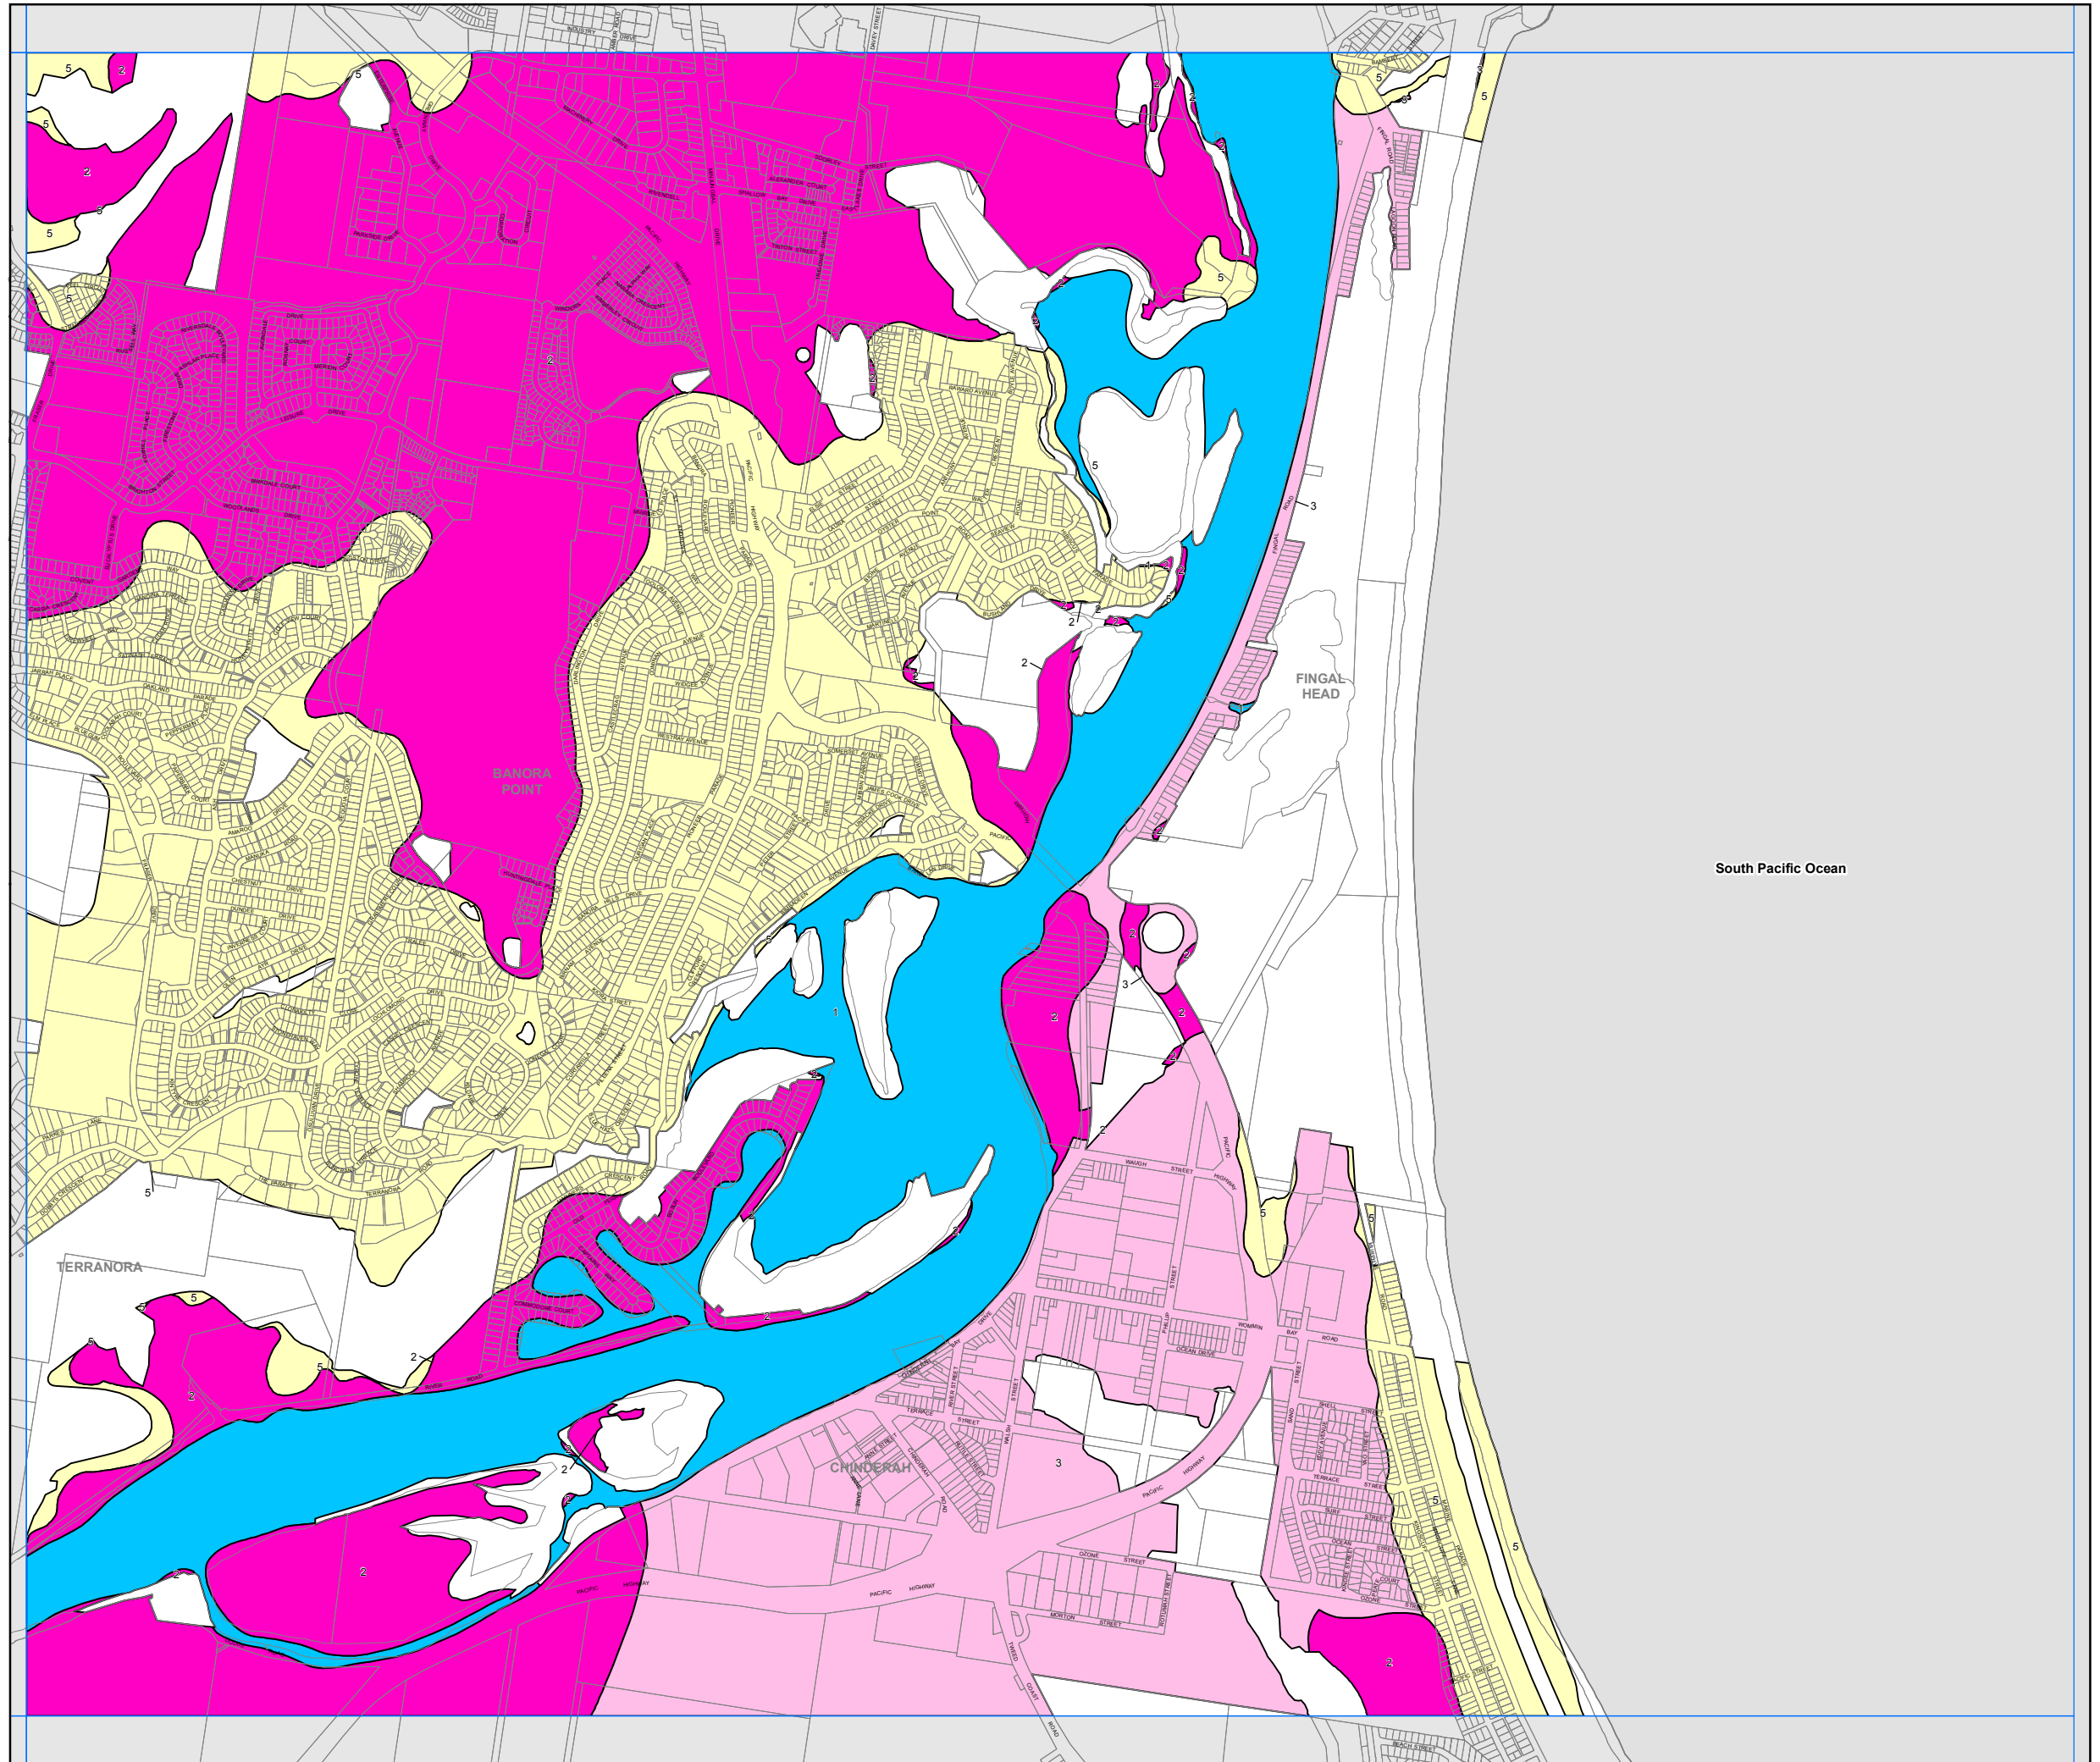

Tweed Local Environmental Plan 2014

Acid Sulfate Soils Map - Sheet ASS_022

Acid Sulfate Soils

- Class 1
- Class 2
- Class 3
- Class 4
- Class 5

Cadastre

- Base Data 15/07/2015 © Land and Property Information
- Addendum Data 15/07/2015 © Tweed Shire Council

0 150 300 450 600 Meters

Scale: 1:20,000 @ A3

Projection: GDA 1994
MGA Zone 56

Map identification number: 7550_COM_ASS_022_020_20150715

South Pacific Ocean