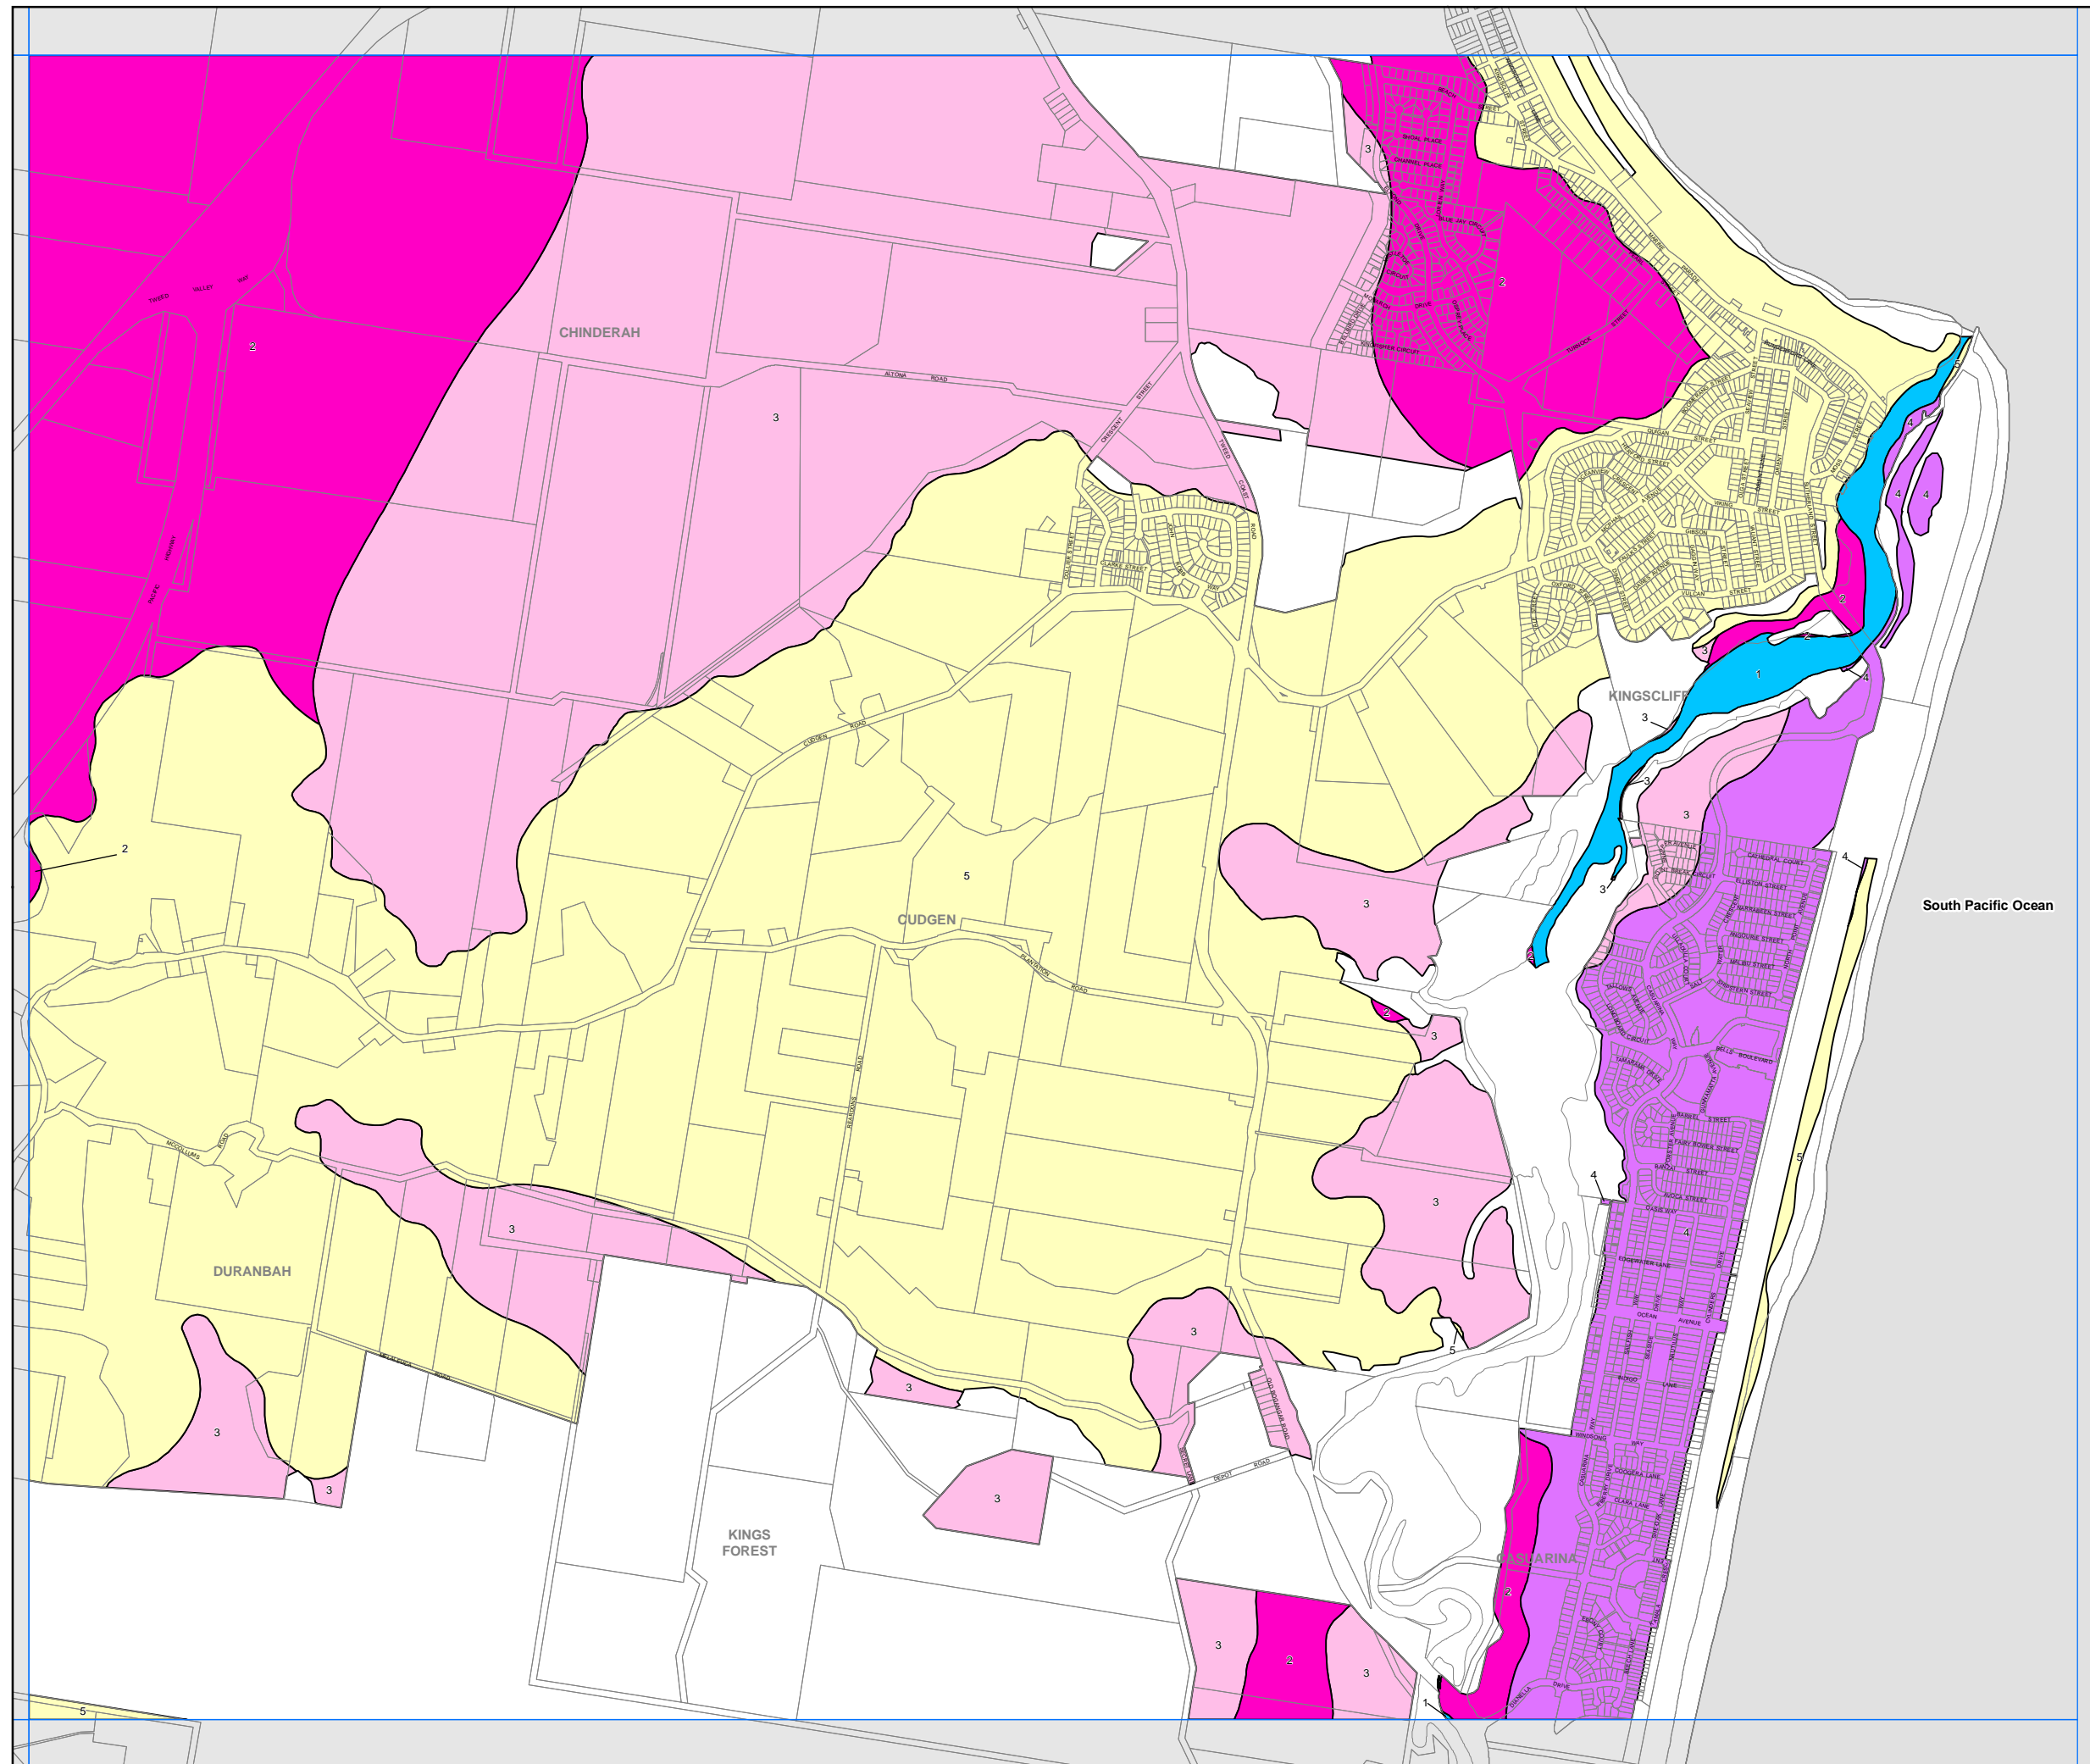

Tweed Local Environmental Plan 2014

Acid Sulfate Soils Map - Sheet ASS_023

Acid Sulfate Soils

- 1 Class 1
- 2 Class 2
- 3 Class 3
- 4 Class 4
- 5 Class 5

Cadastre

- Base Data 04/12/2013 © Land and Property Information
- Addendum Data 04/12/2013 © Tweed Shire Council

0 150 300 450 600 Metres

Scale: 1:20,000 @ A3

Projection: GDA 1994
MGA Zone 56

Map identification number: 7550_COM_ASS_023_020_20140303