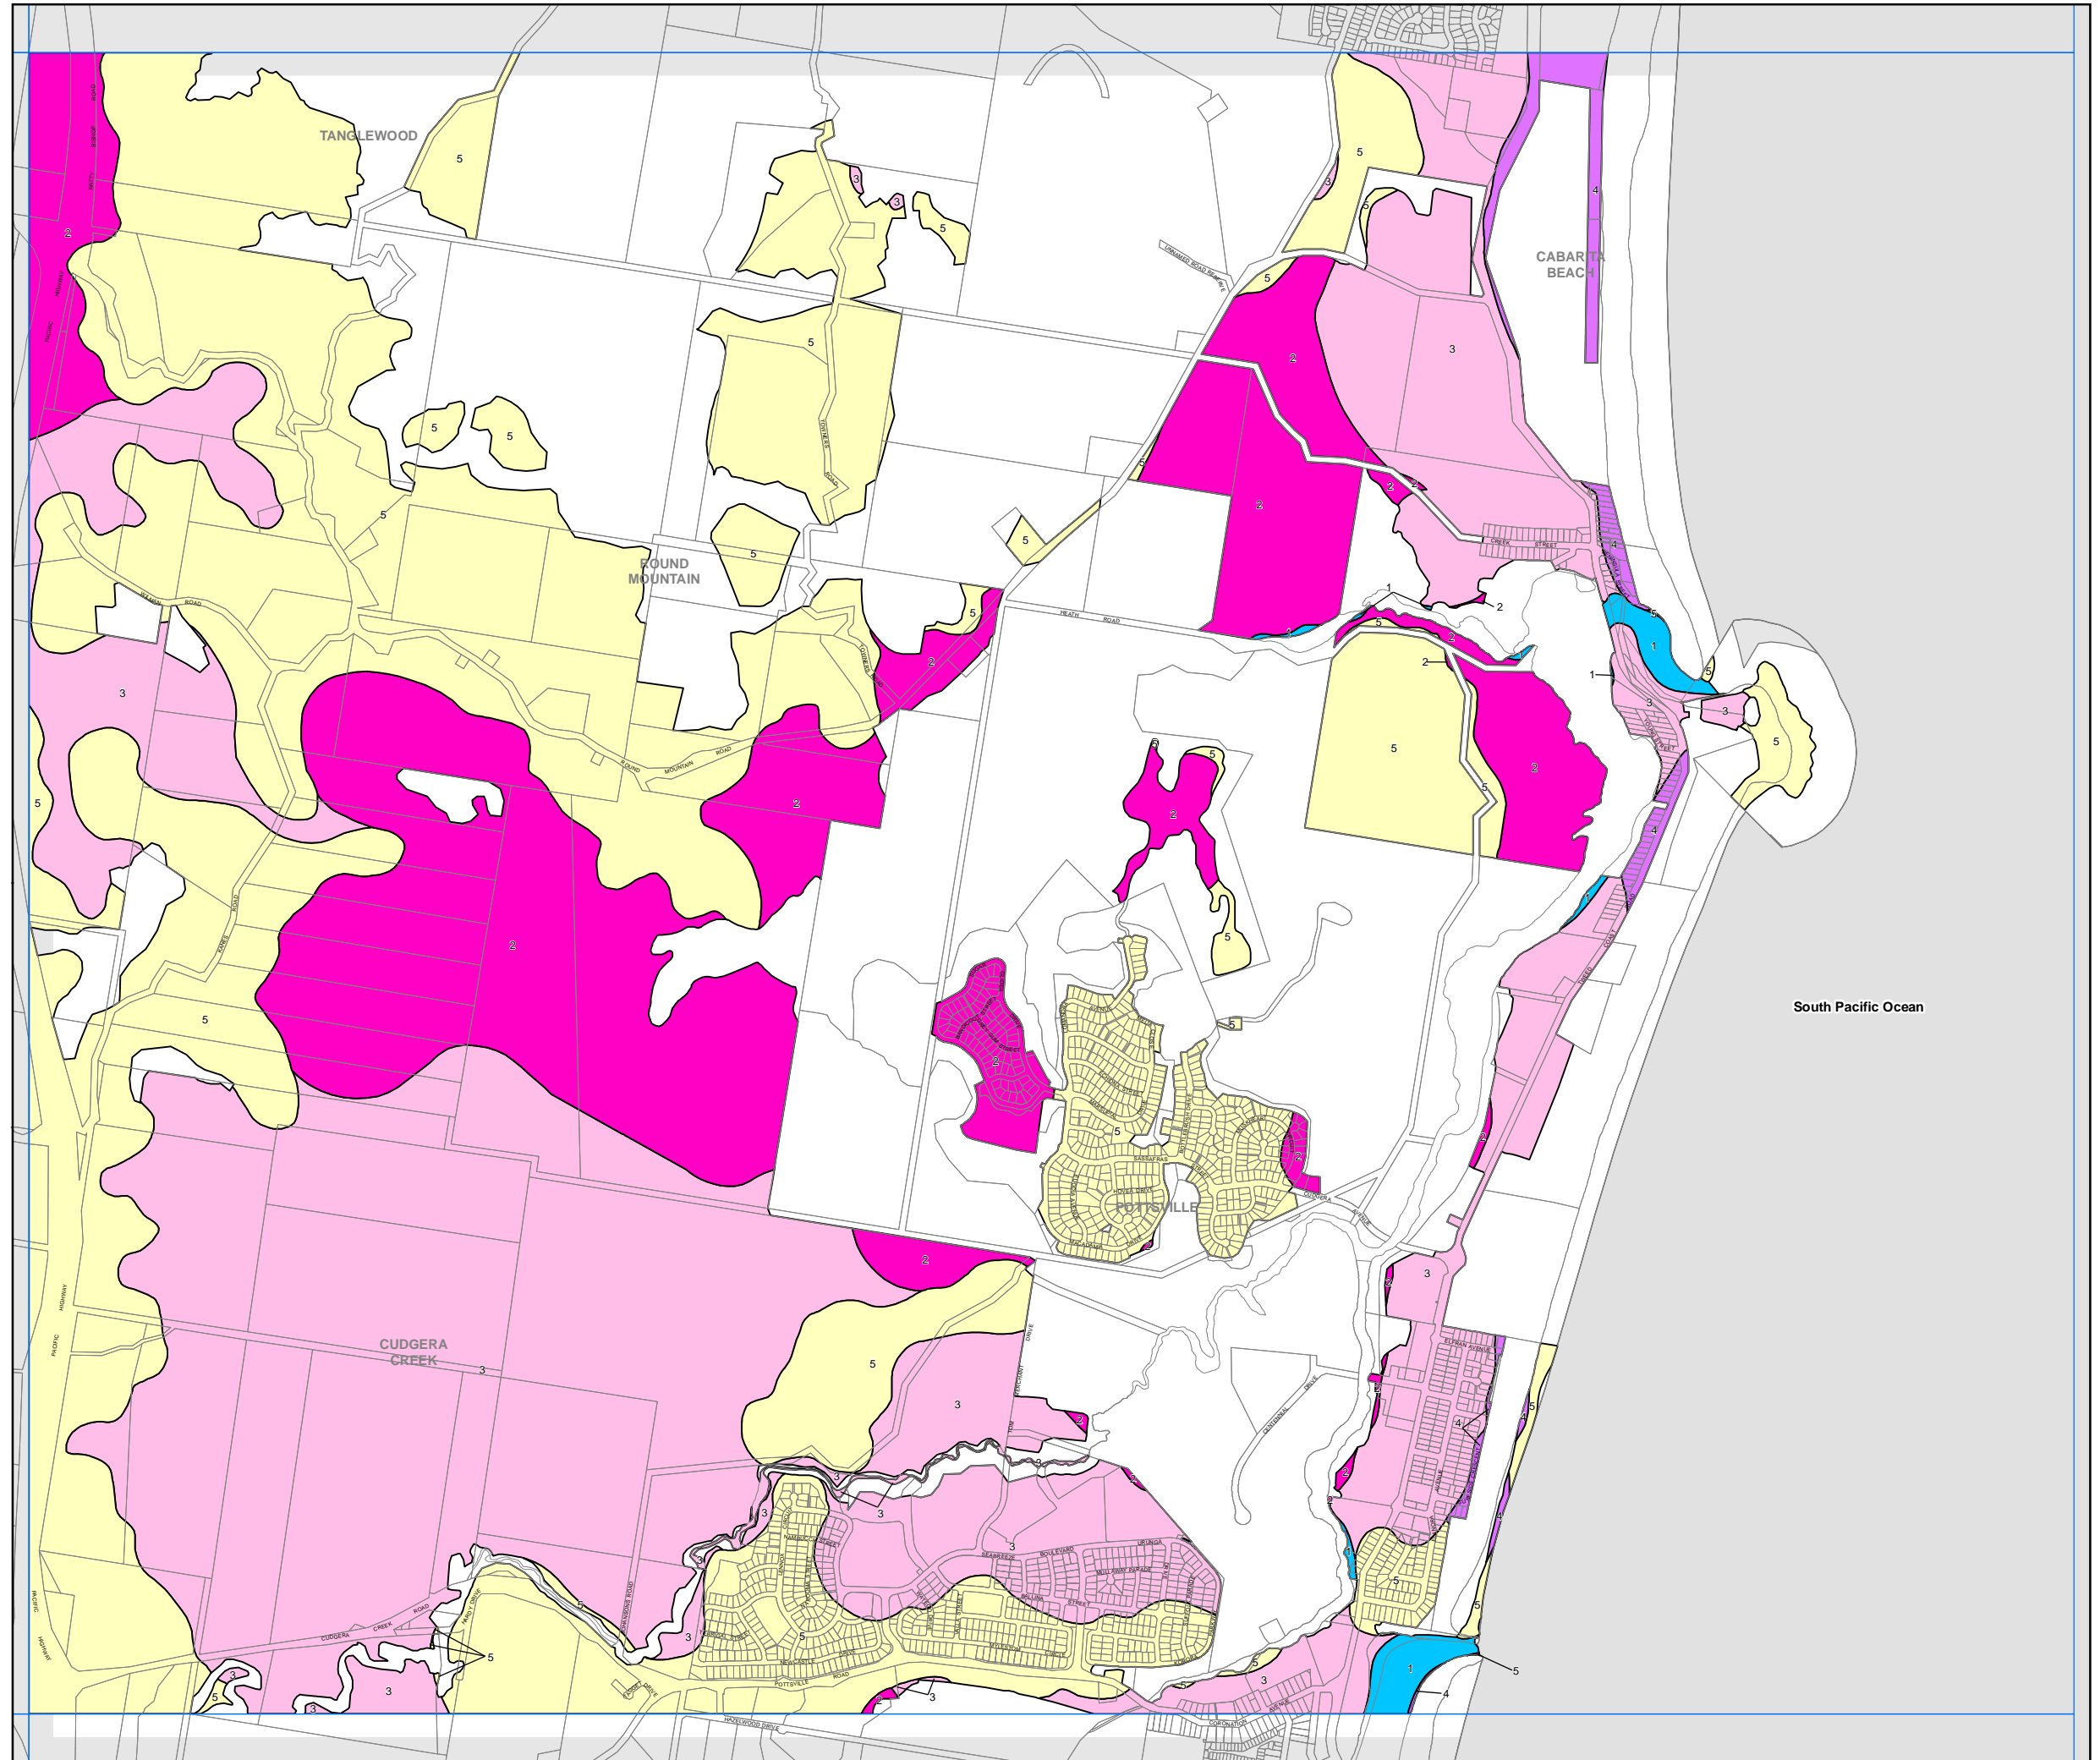

Tweed Local Environmental Plan 2014

Acid Sulfate Soils Map - Sheet ASS_025

Acid Sulfate Soils

- Class 1
- Class 2
- Class 3
- Class 4
- Class 5

Cadastre

- Base Data 04/12/2013 © Land and Property Information
- Addendum Data 04/12/2013 © Tweed Shire Council

0 150 300 450 600
Metres

Scale: 1:20,000 @ A3

Projection: GDA 1994
MGA Zone 56

Map identification number: 7550_COM_ASS_025_020_20140303