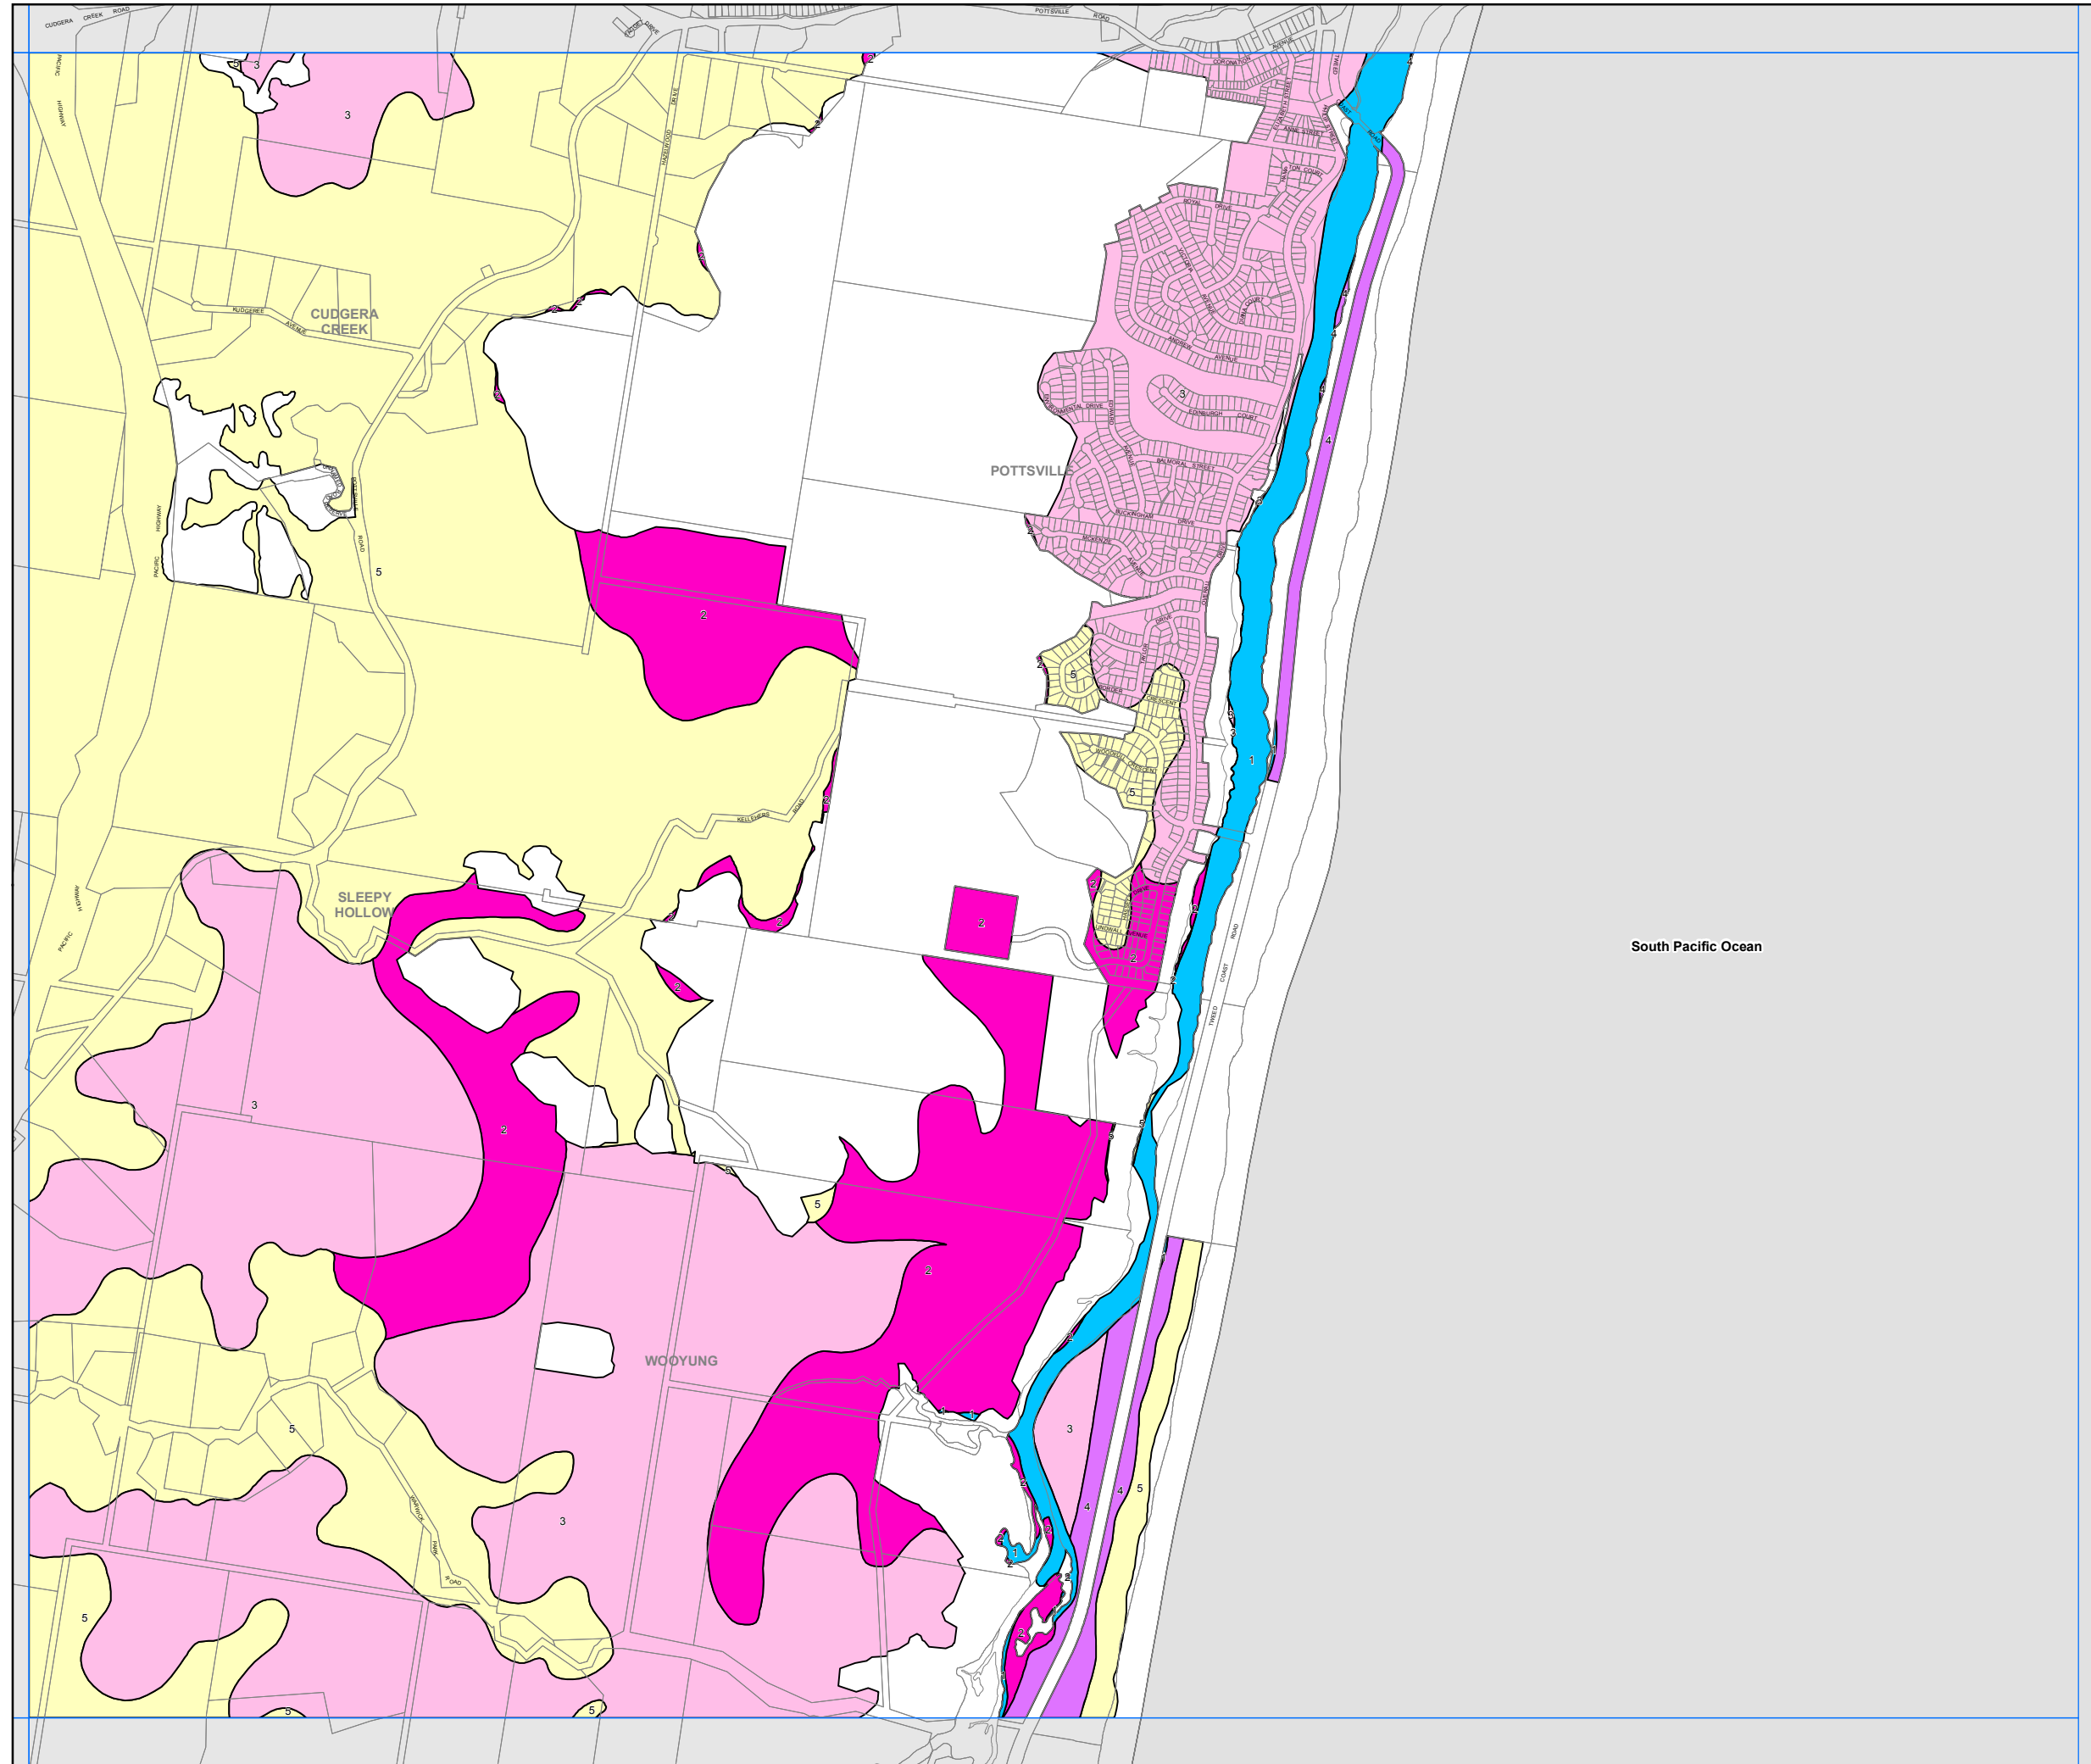

Tweed Local Environmental Plan 2014

Acid Sulfate Soils Map - Sheet ASS_026

Acid Sulfate Soils

- Class 1
- Class 2
- Class 3
- Class 4
- Class 5

Cadastre

- Base Data 10/09/2015 © Land and Property Information
- Addendum Data 10/09/2015 © Tweed Shire Council

0 150 300 450 600 Meters

Scale: 1:20,000 @ A3

Projection: GDA 1994
MGA Zone 56

Map identification number: 7550_COM_ASS_026_020_20150910