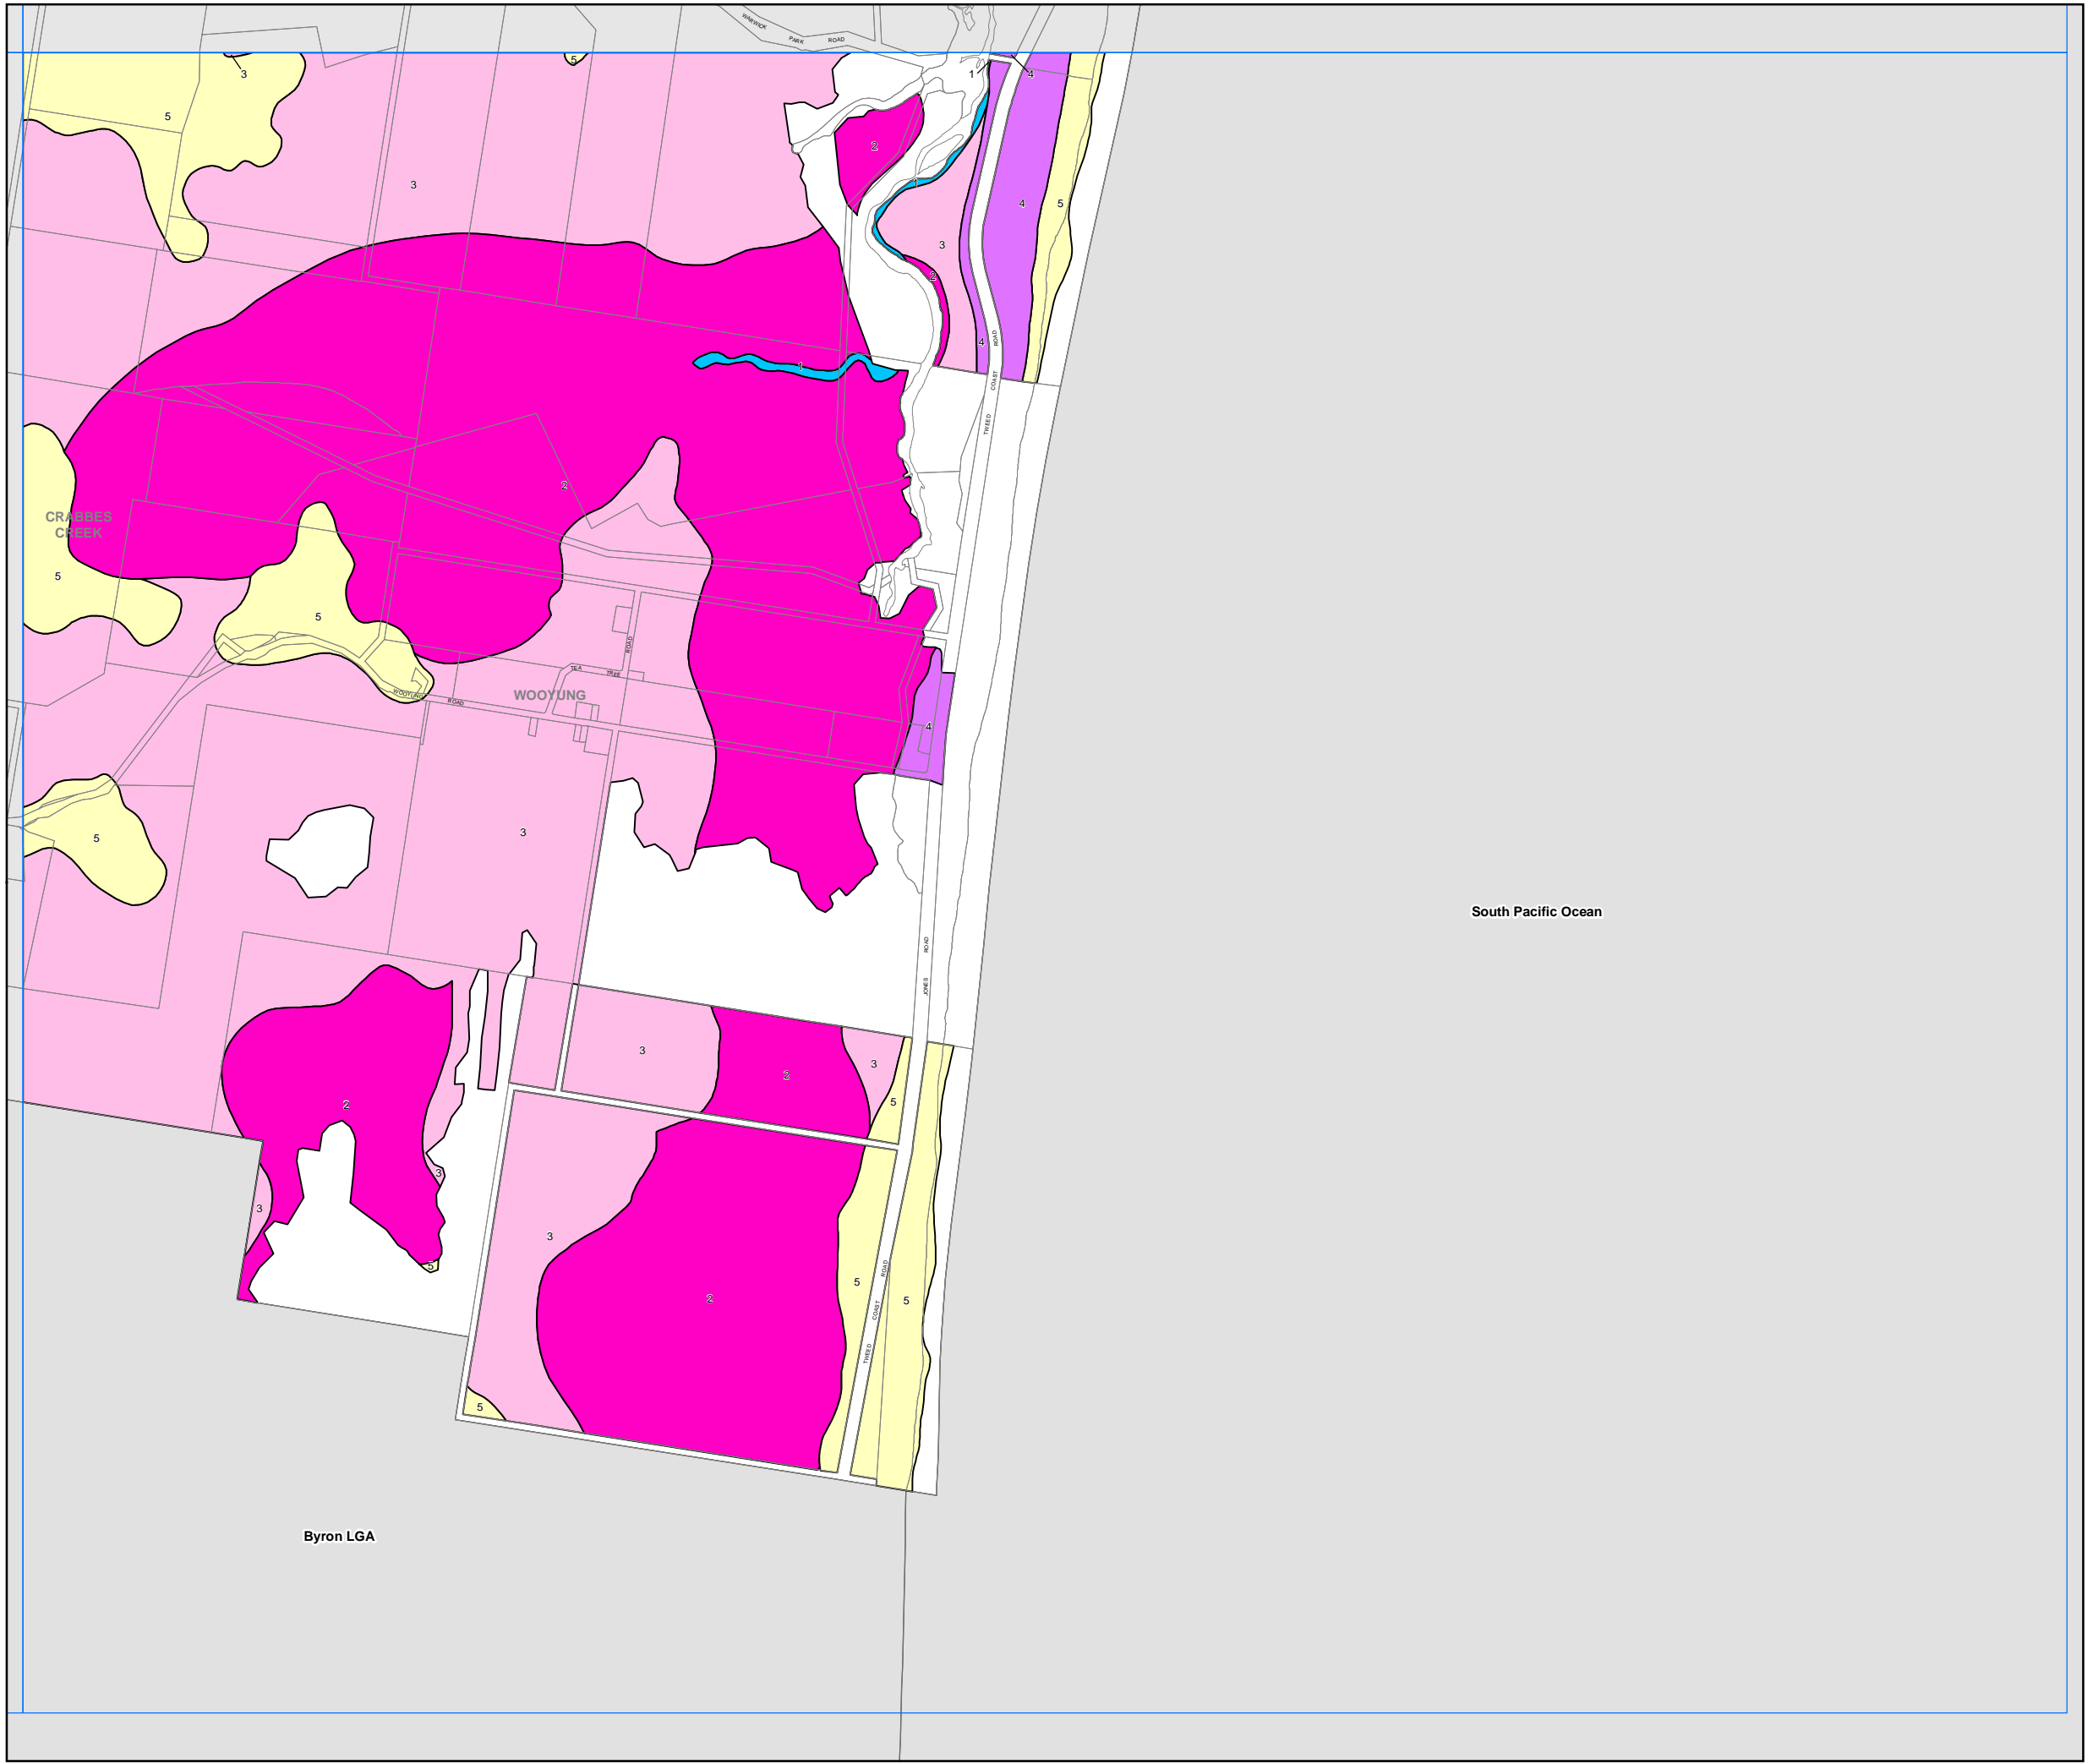

# Tweed Local Environmental Plan 2014

## Acid Sulfate Soils Map - Sheet ASS\_027

### Acid Sulfate Soils

- Class 1
- Class 2
- Class 3
- Class 4
- Class 5

### Cadastre

- Base Data 04/12/2013 © Land and Property Information
- Addendum Data 04/12/2013 © Tweed Shire Council

Scale: 1:20,000 @ A3

Projection: GDA 1994  
MGA Zone 56