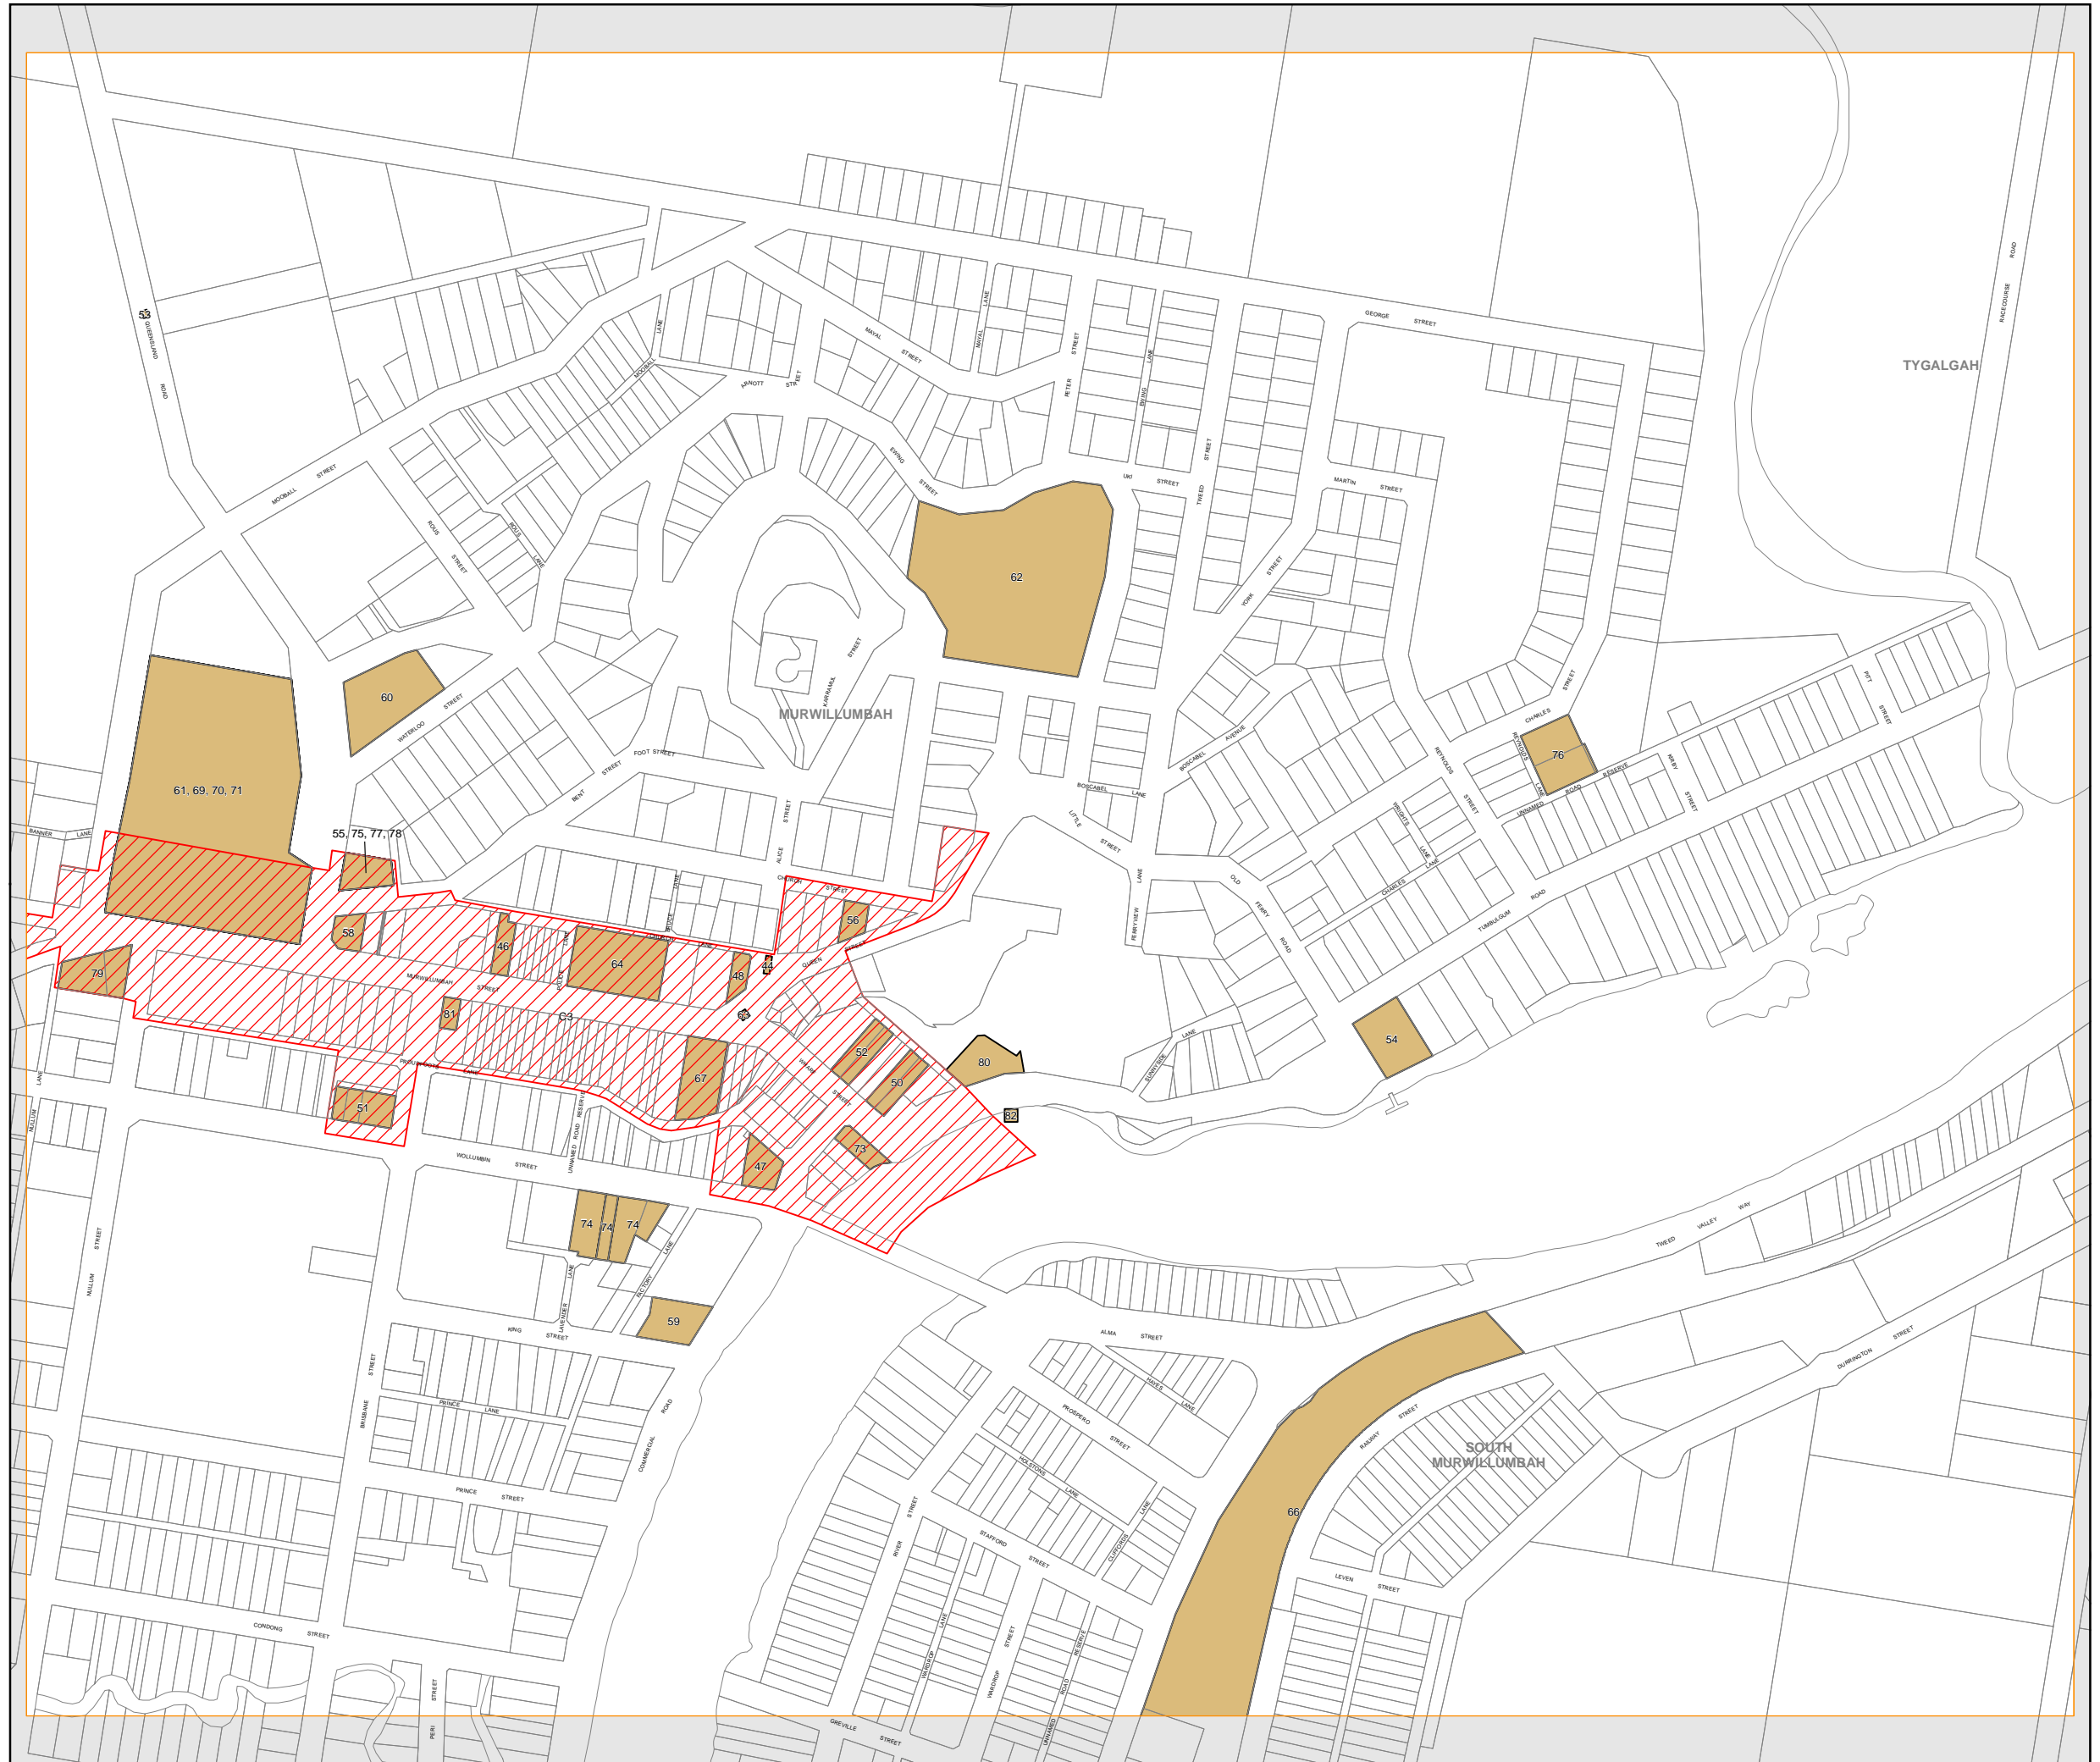

Tweed Local Environmental Plan 2014

Heritage Map - Sheet HER_010A

Heritage

-  Conservation Area - General
-  Item - General
-  Item - Archaeological

Cadastre

-  Base Data 12/12/2013 © Land and Property Information
-  Addendum Data 12/12/2013 © Tweed Shire Council

Projection: GDA 1994
MGA Zone 56

Map identification number: 7550_COM_HER_010A_005_20140303