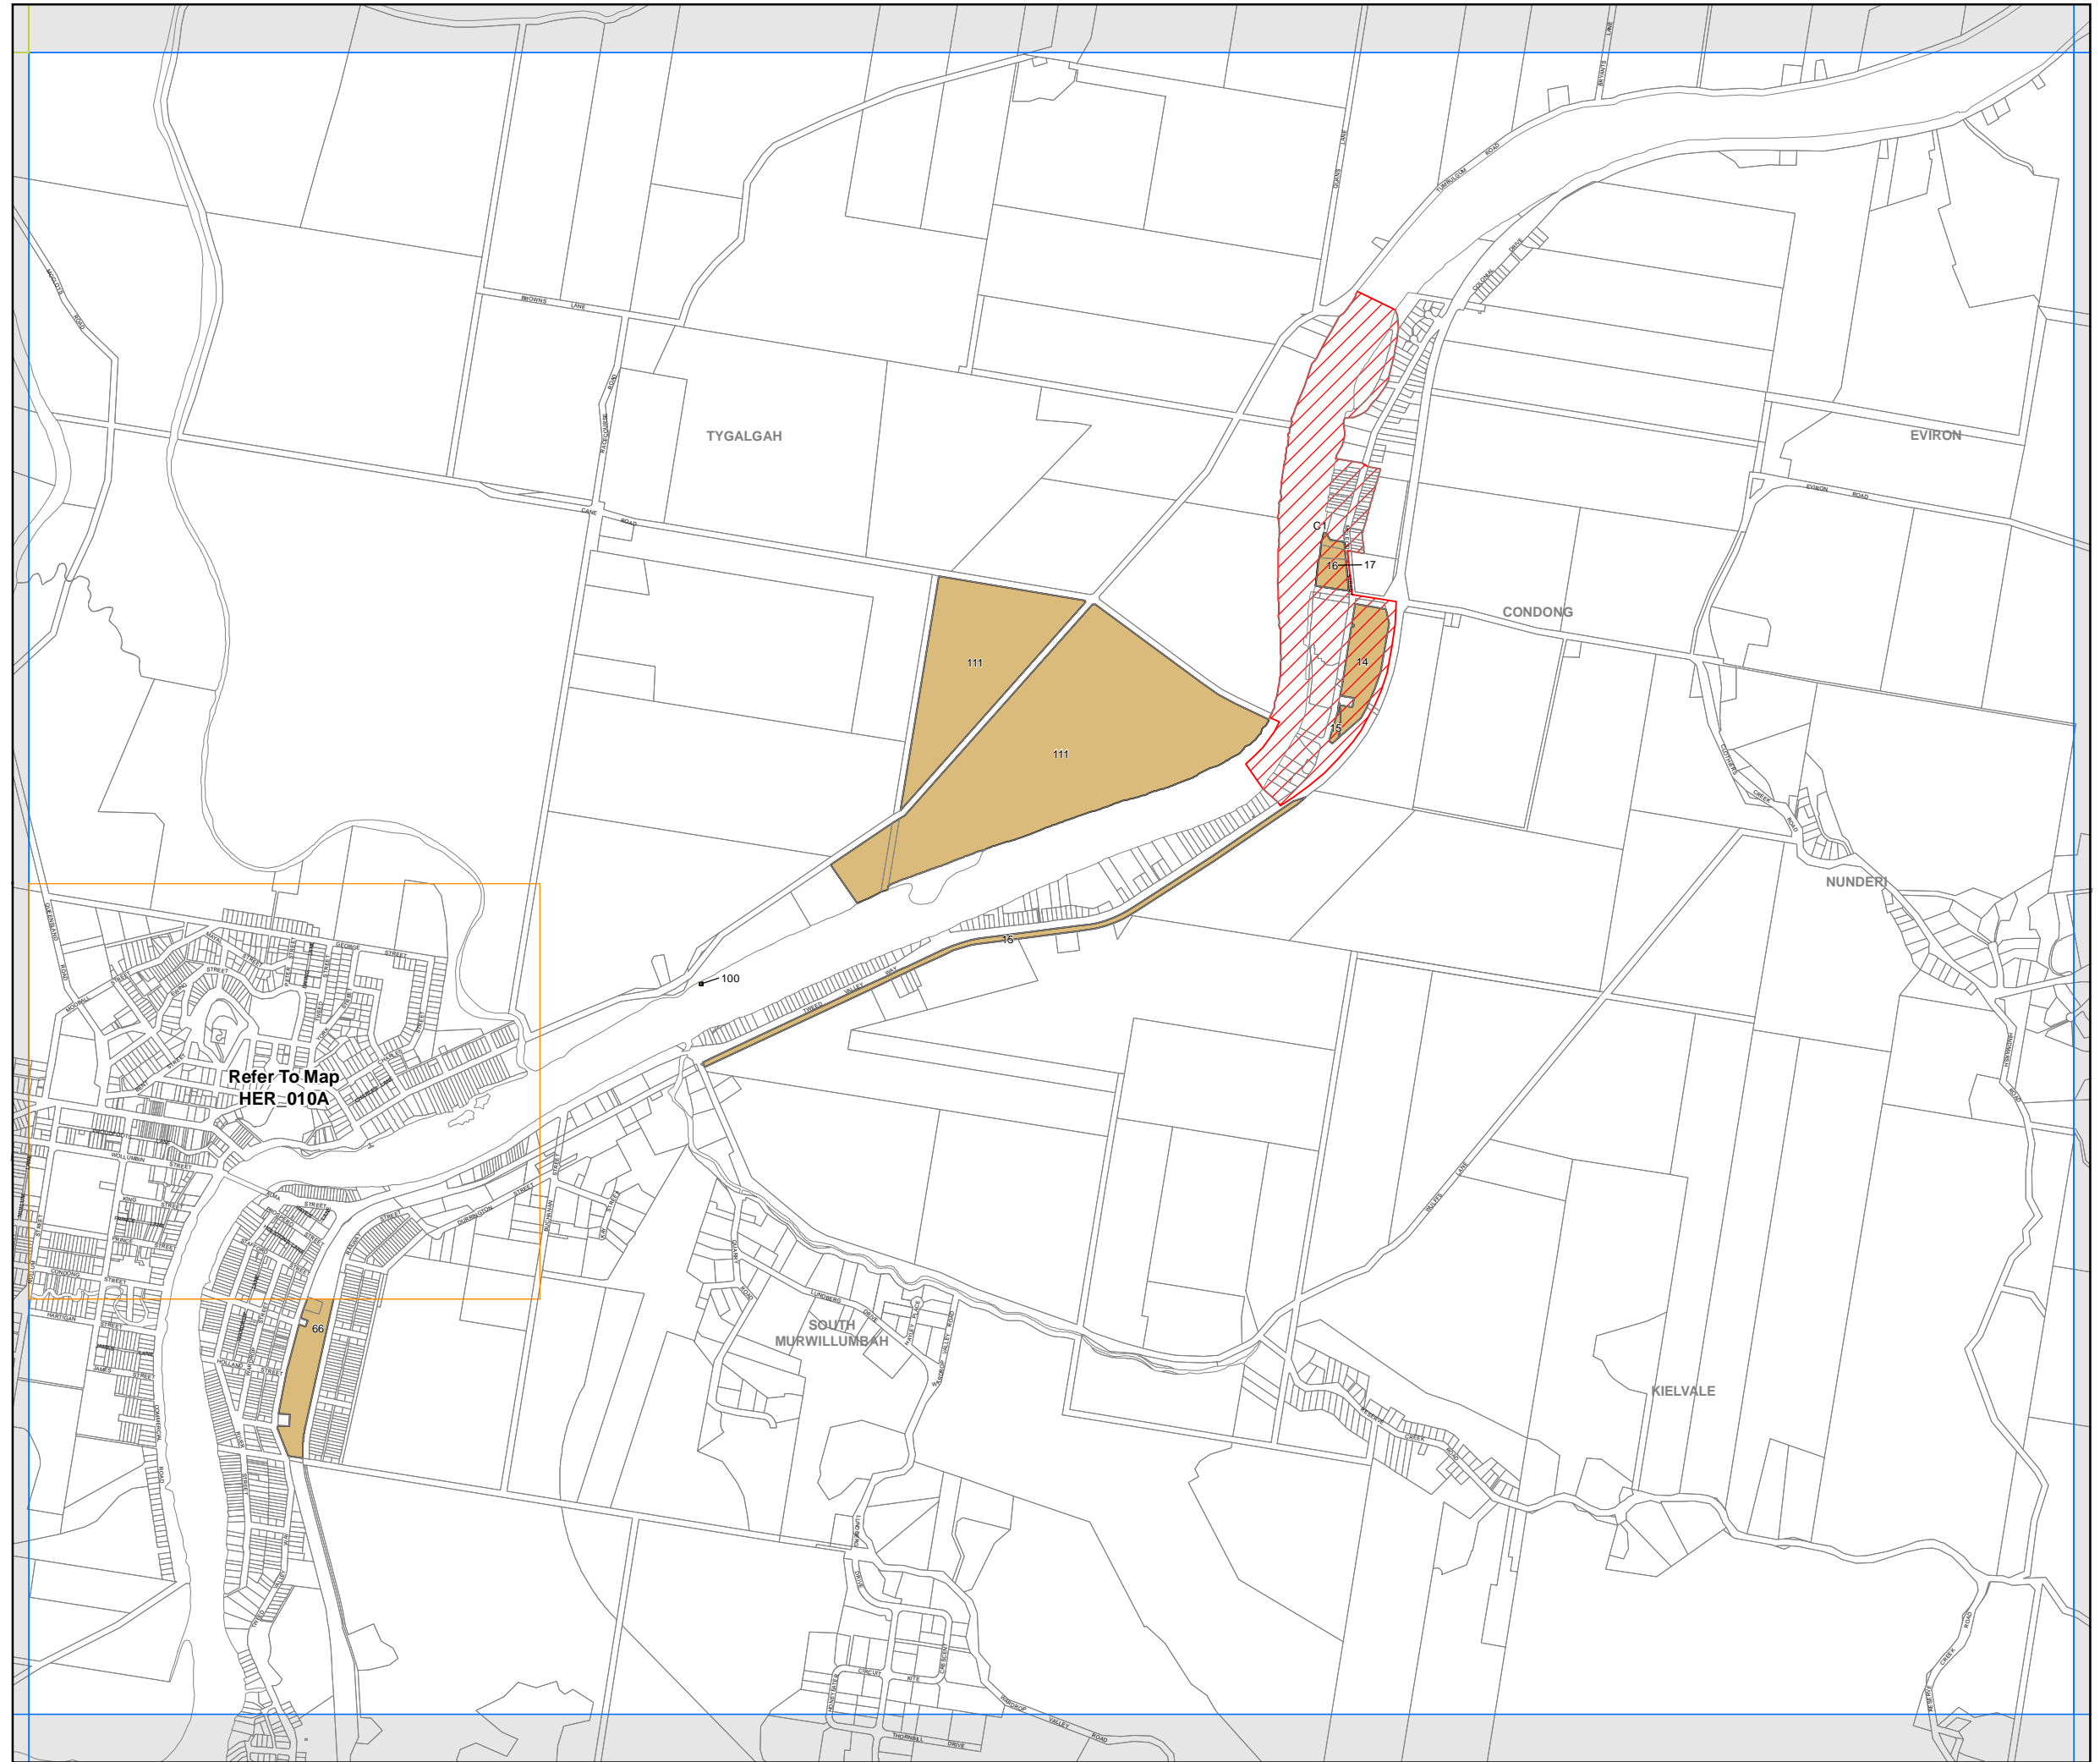

Tweed Local Environmental Plan 2014

Heritage Map - Sheet HER_010

Heritage

-  Conservation Area - General
-  Item - General
-  Item - Archaeological

Cadastre

-  Base Data 12/12/2013 © Land and Property Information
-  Addendum Data 12/12/2013 © Tweed Shire Council

Refer To Map
HER_010A

0 150 300 450 600 Metres

Scale : 1:20,000 @ A3

Projection: GDA 1994
MGA Zone 56

Map identification number: 7550_COM_HER_010_020_20140303