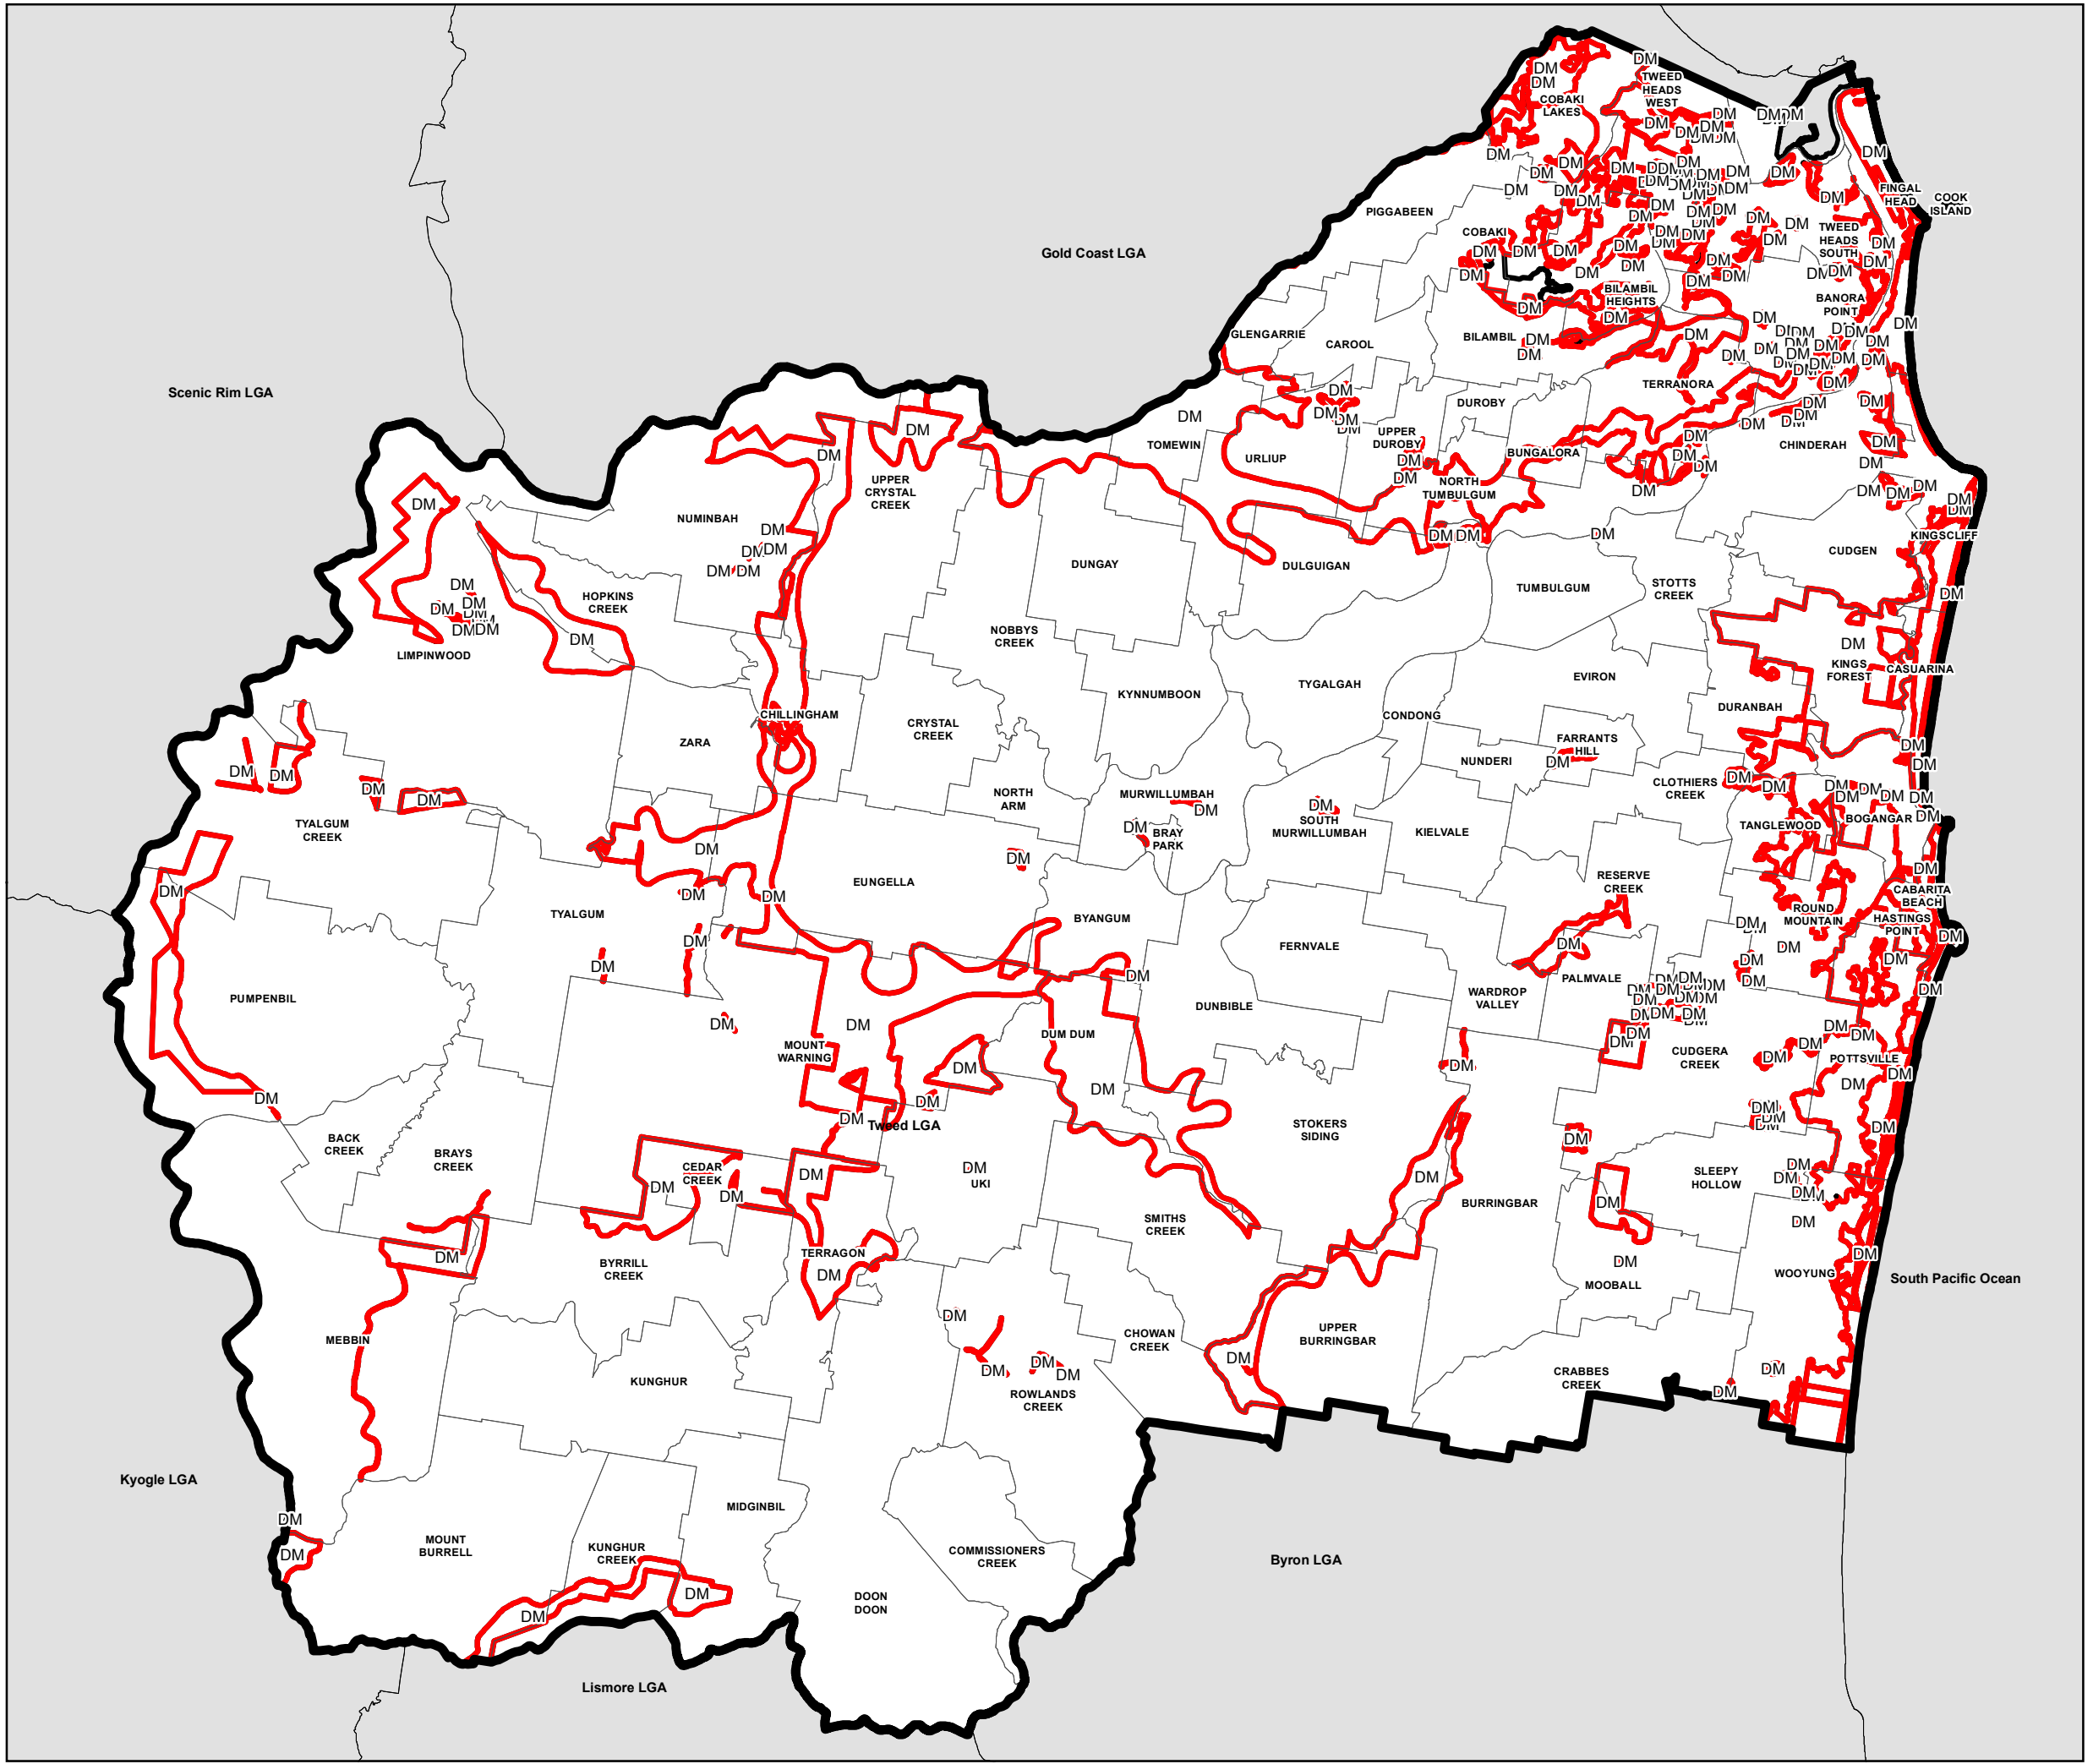

Tweed Local Environmental Plan 2014

Land Application Map - Sheet LAP_001

- LGA Boundary
- LEP Land Application
- DM Deferred

Projection: GDA 1994
MGA Zone 56
Map identification number: 7550_COM_LAP_001_160_20150715