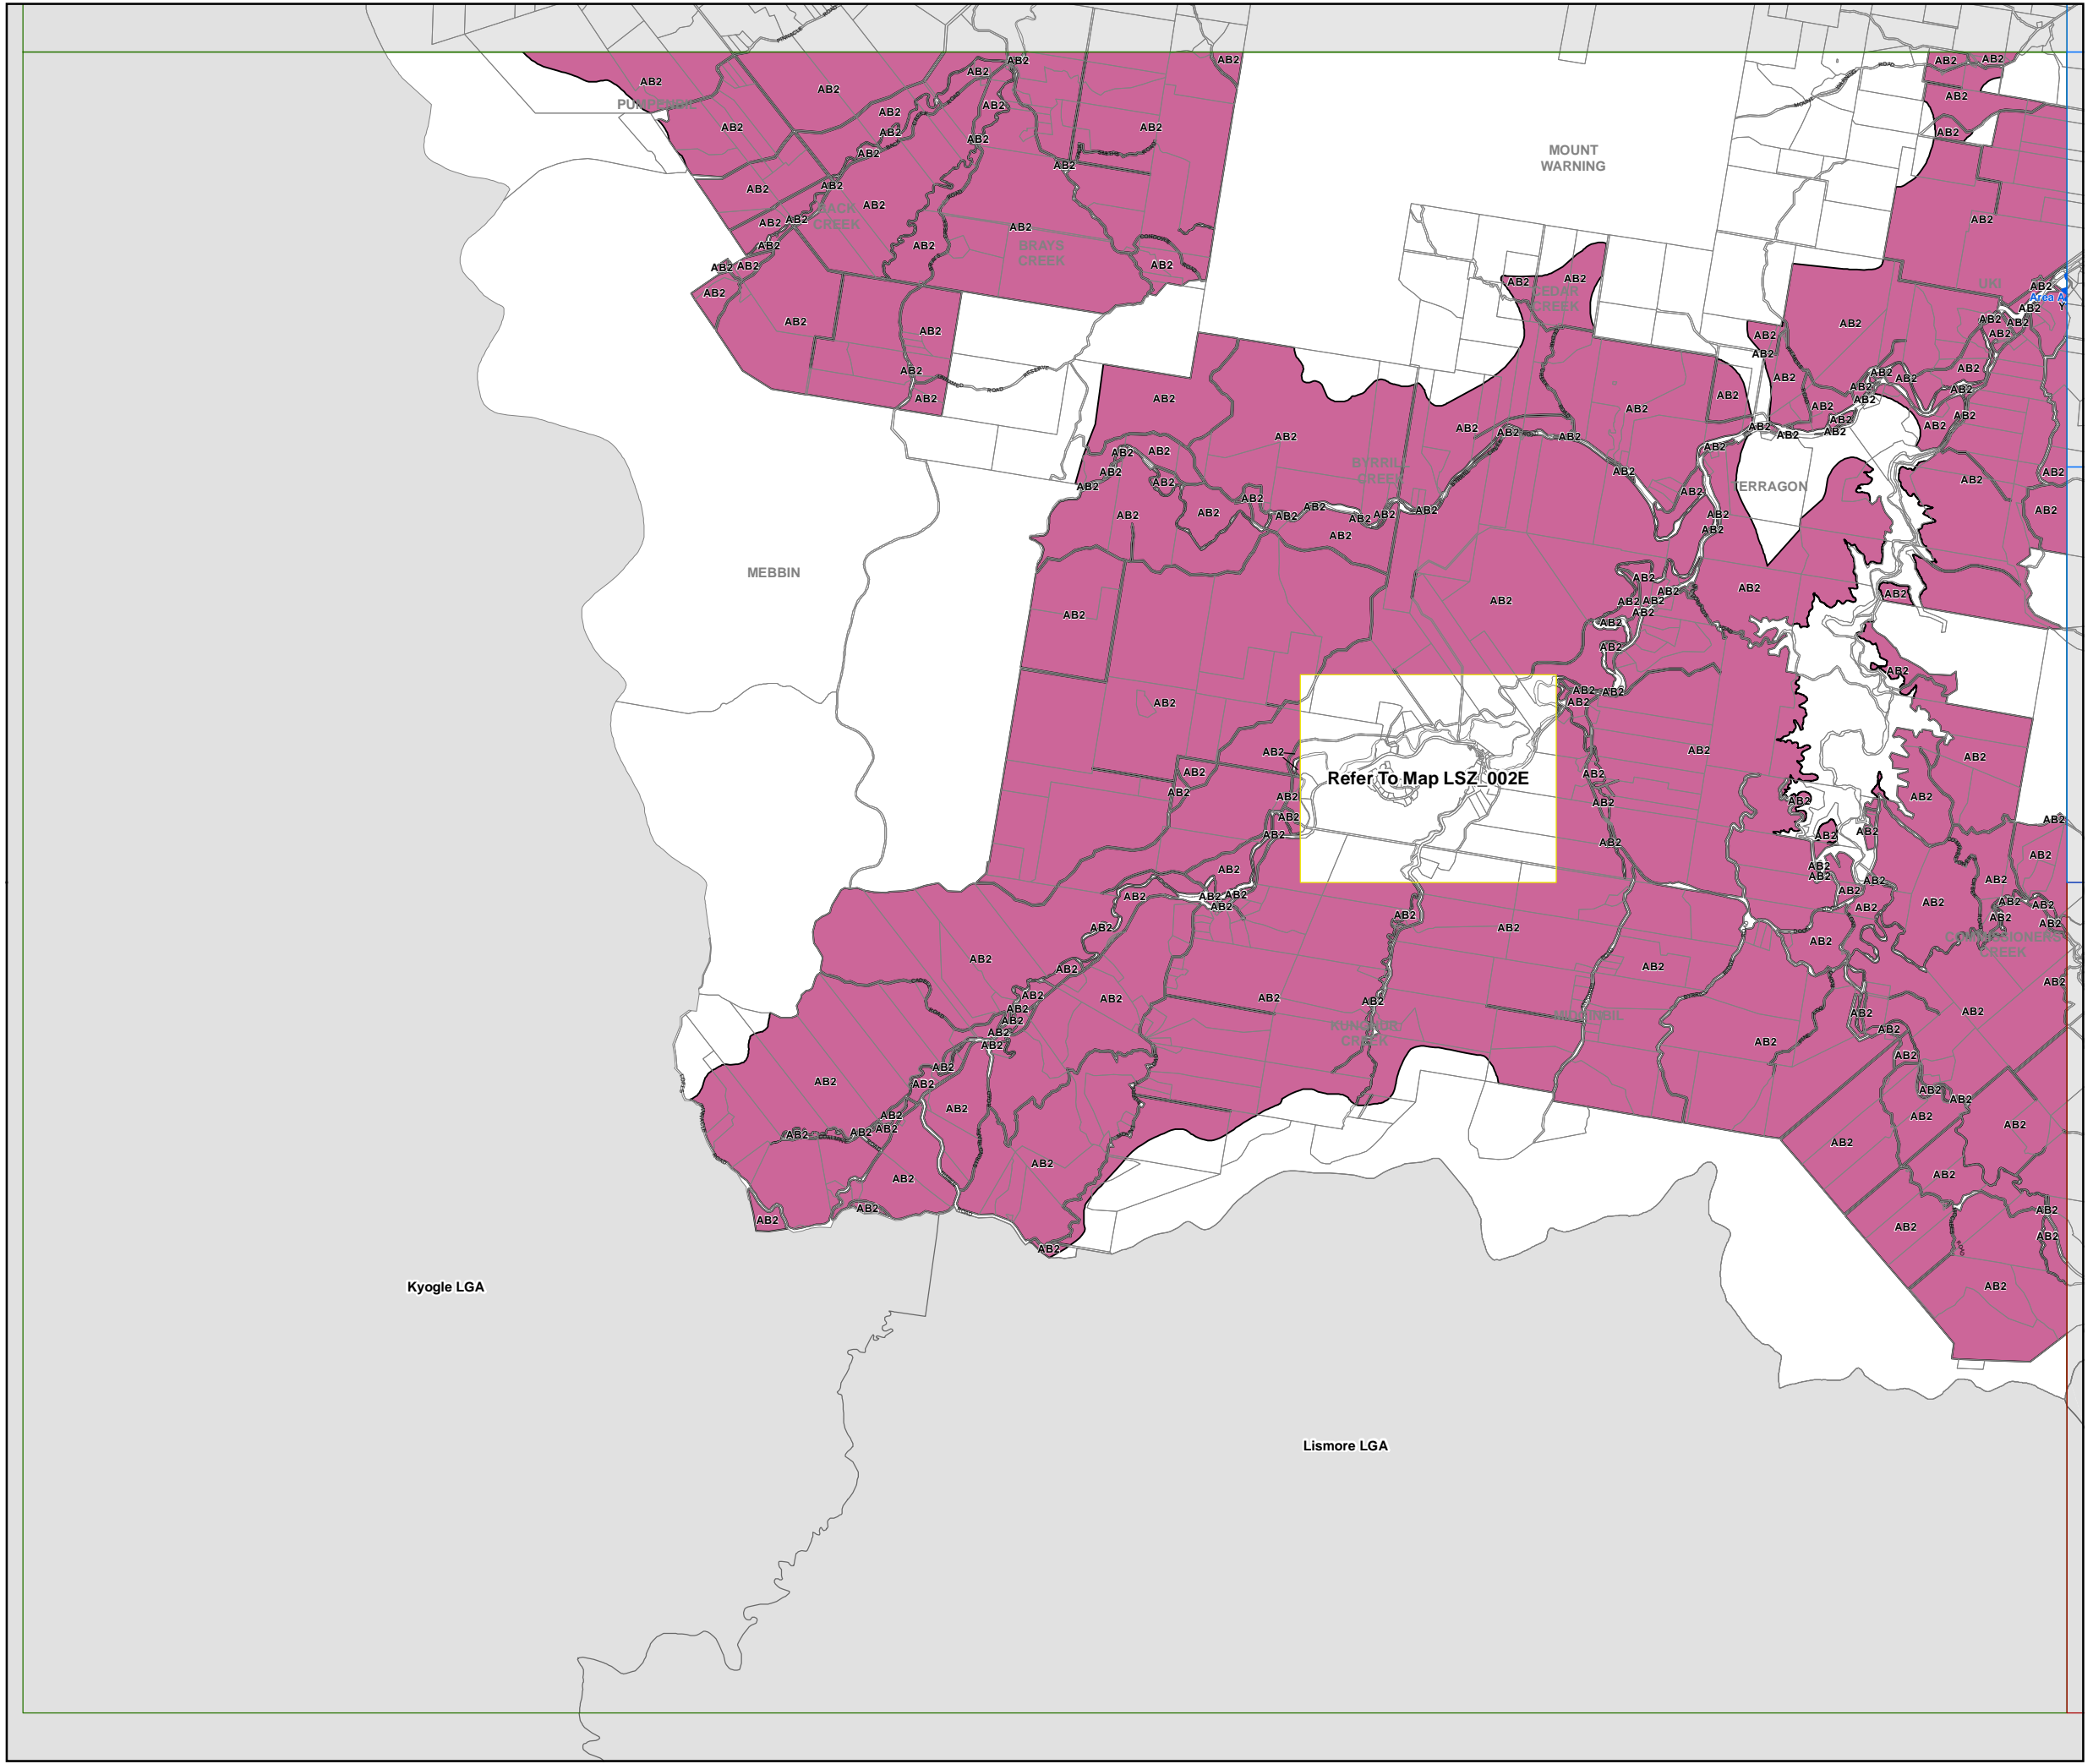

Tweed Local Environmental Plan 2014

Lot Size Map - Sheet LSZ_002

Minimum Lot Size (sq m)

- G 450
- V 2000
- Y 1 ha
- AB1 10 ha
- AB2 40 ha
- Area A Refer to Clause 4.2A(2)

Cadastre

- Base Data 11/12/2013 © Land and Property Information
- Addendum Data 11/12/2013 © Tweed Shire Council

Projection: GDA 1994
MGA Zone 56

Map identification number: 7550_COM_LSZ_002_080_20140303

Kyogle LGA

Lismore LGA