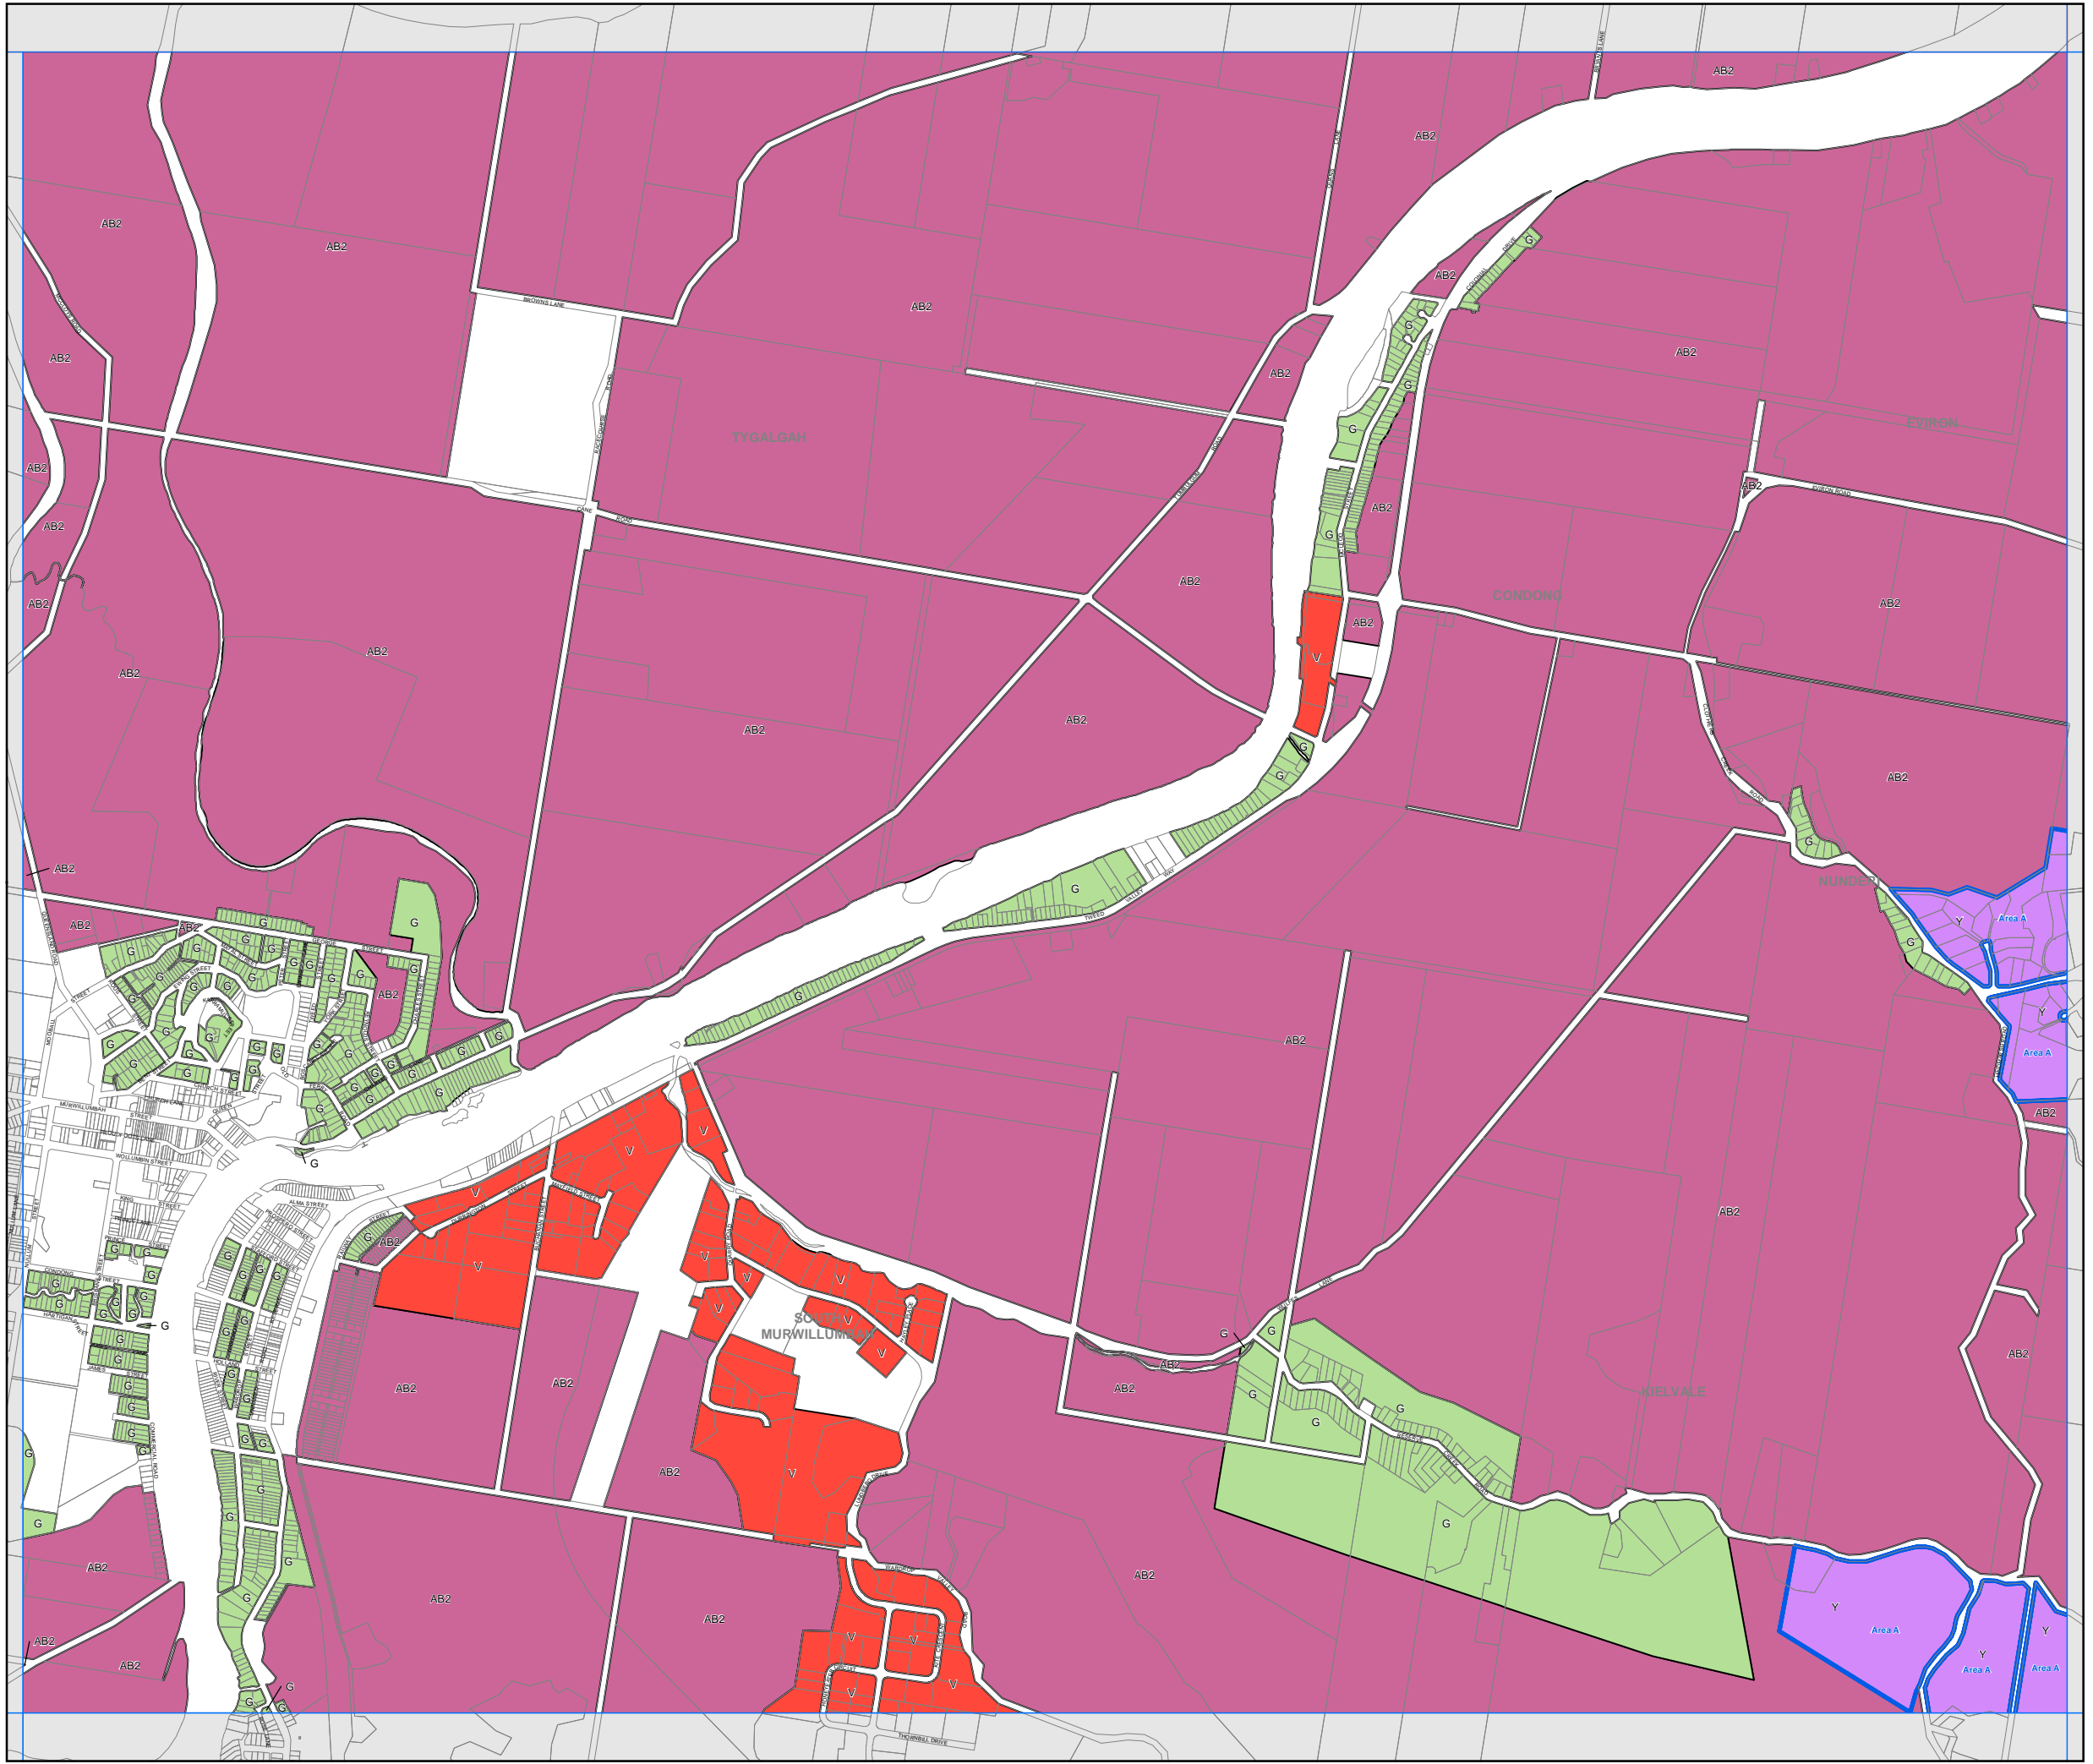

Tweed Local Environmental Plan 2014

Lot Size Map - Sheet LSZ_010

Minimum Lot Size (sq m)

- E 350
- G 450
- M 600
- Q 700
- V 2000
- Y 1ha
- Z 4ha
- AA 5ha
- AB1 10ha
- AB2 40ha
- Area A Refer to Clause 4.2A(2)

Cadastre

- Base Data 08/10/2018 © Spatial Services
- Addendum Data 08/10/2018 © Tweed Shire Council

0 150 300 450 600 Metres

Scale : 1:20,000 @ A3

Projection: GDA 1994
MGA Zone 56

Map identification number: 7550_COM_LSZ_010_020_20181008