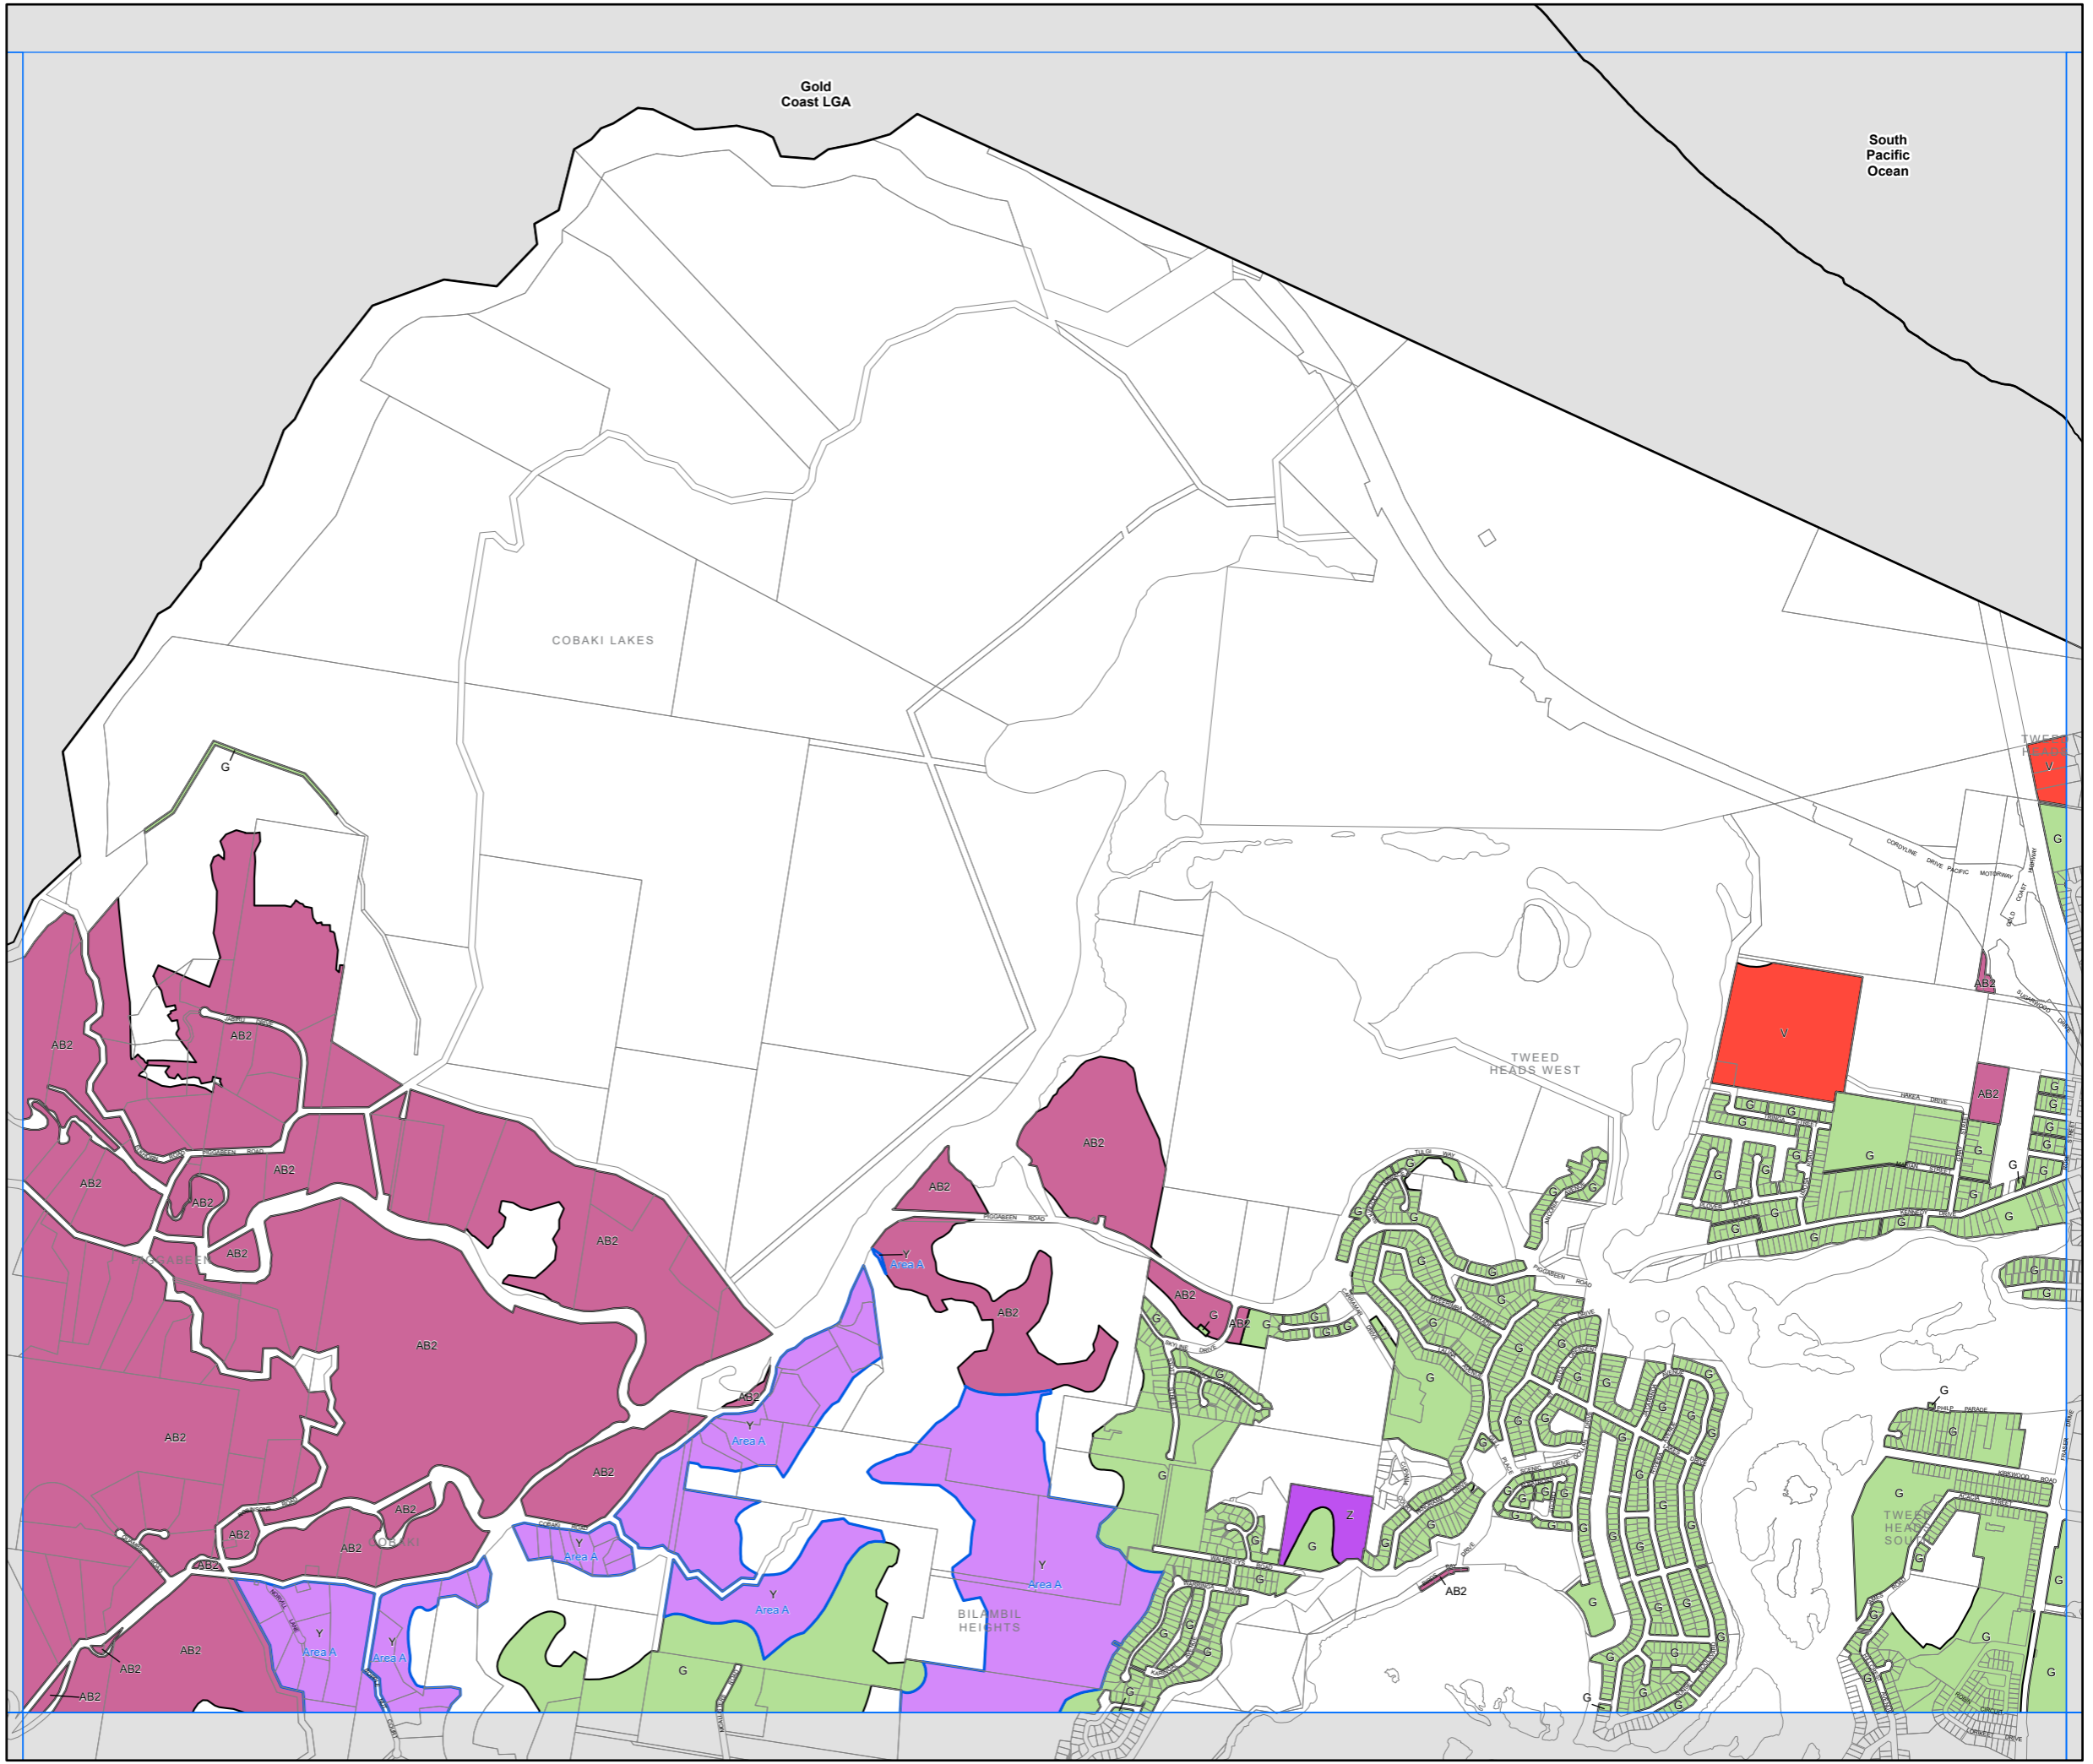

Tweed Local Environmental Plan 2014

Lot Size Map - Sheet LSZ_014

Minimum Lot Size (sq m)

- E 350
- G 450
- M 600
- Q 700
- V 2000
- Y 1ha
- Z 4ha
- AA 5ha
- AB1 10ha
- AB2 40ha
- Area A Refer to Clause 4.2A(2)

Cadastre

- Base Data 20/07/2022 © Spatial Services
- Addendum Data 20/07/2022 © Tweed Shire Council

Projection: GDA 1994
MGA Zone 56

Map Identification Number: 7550_COM_LSZ_014_020_20220720