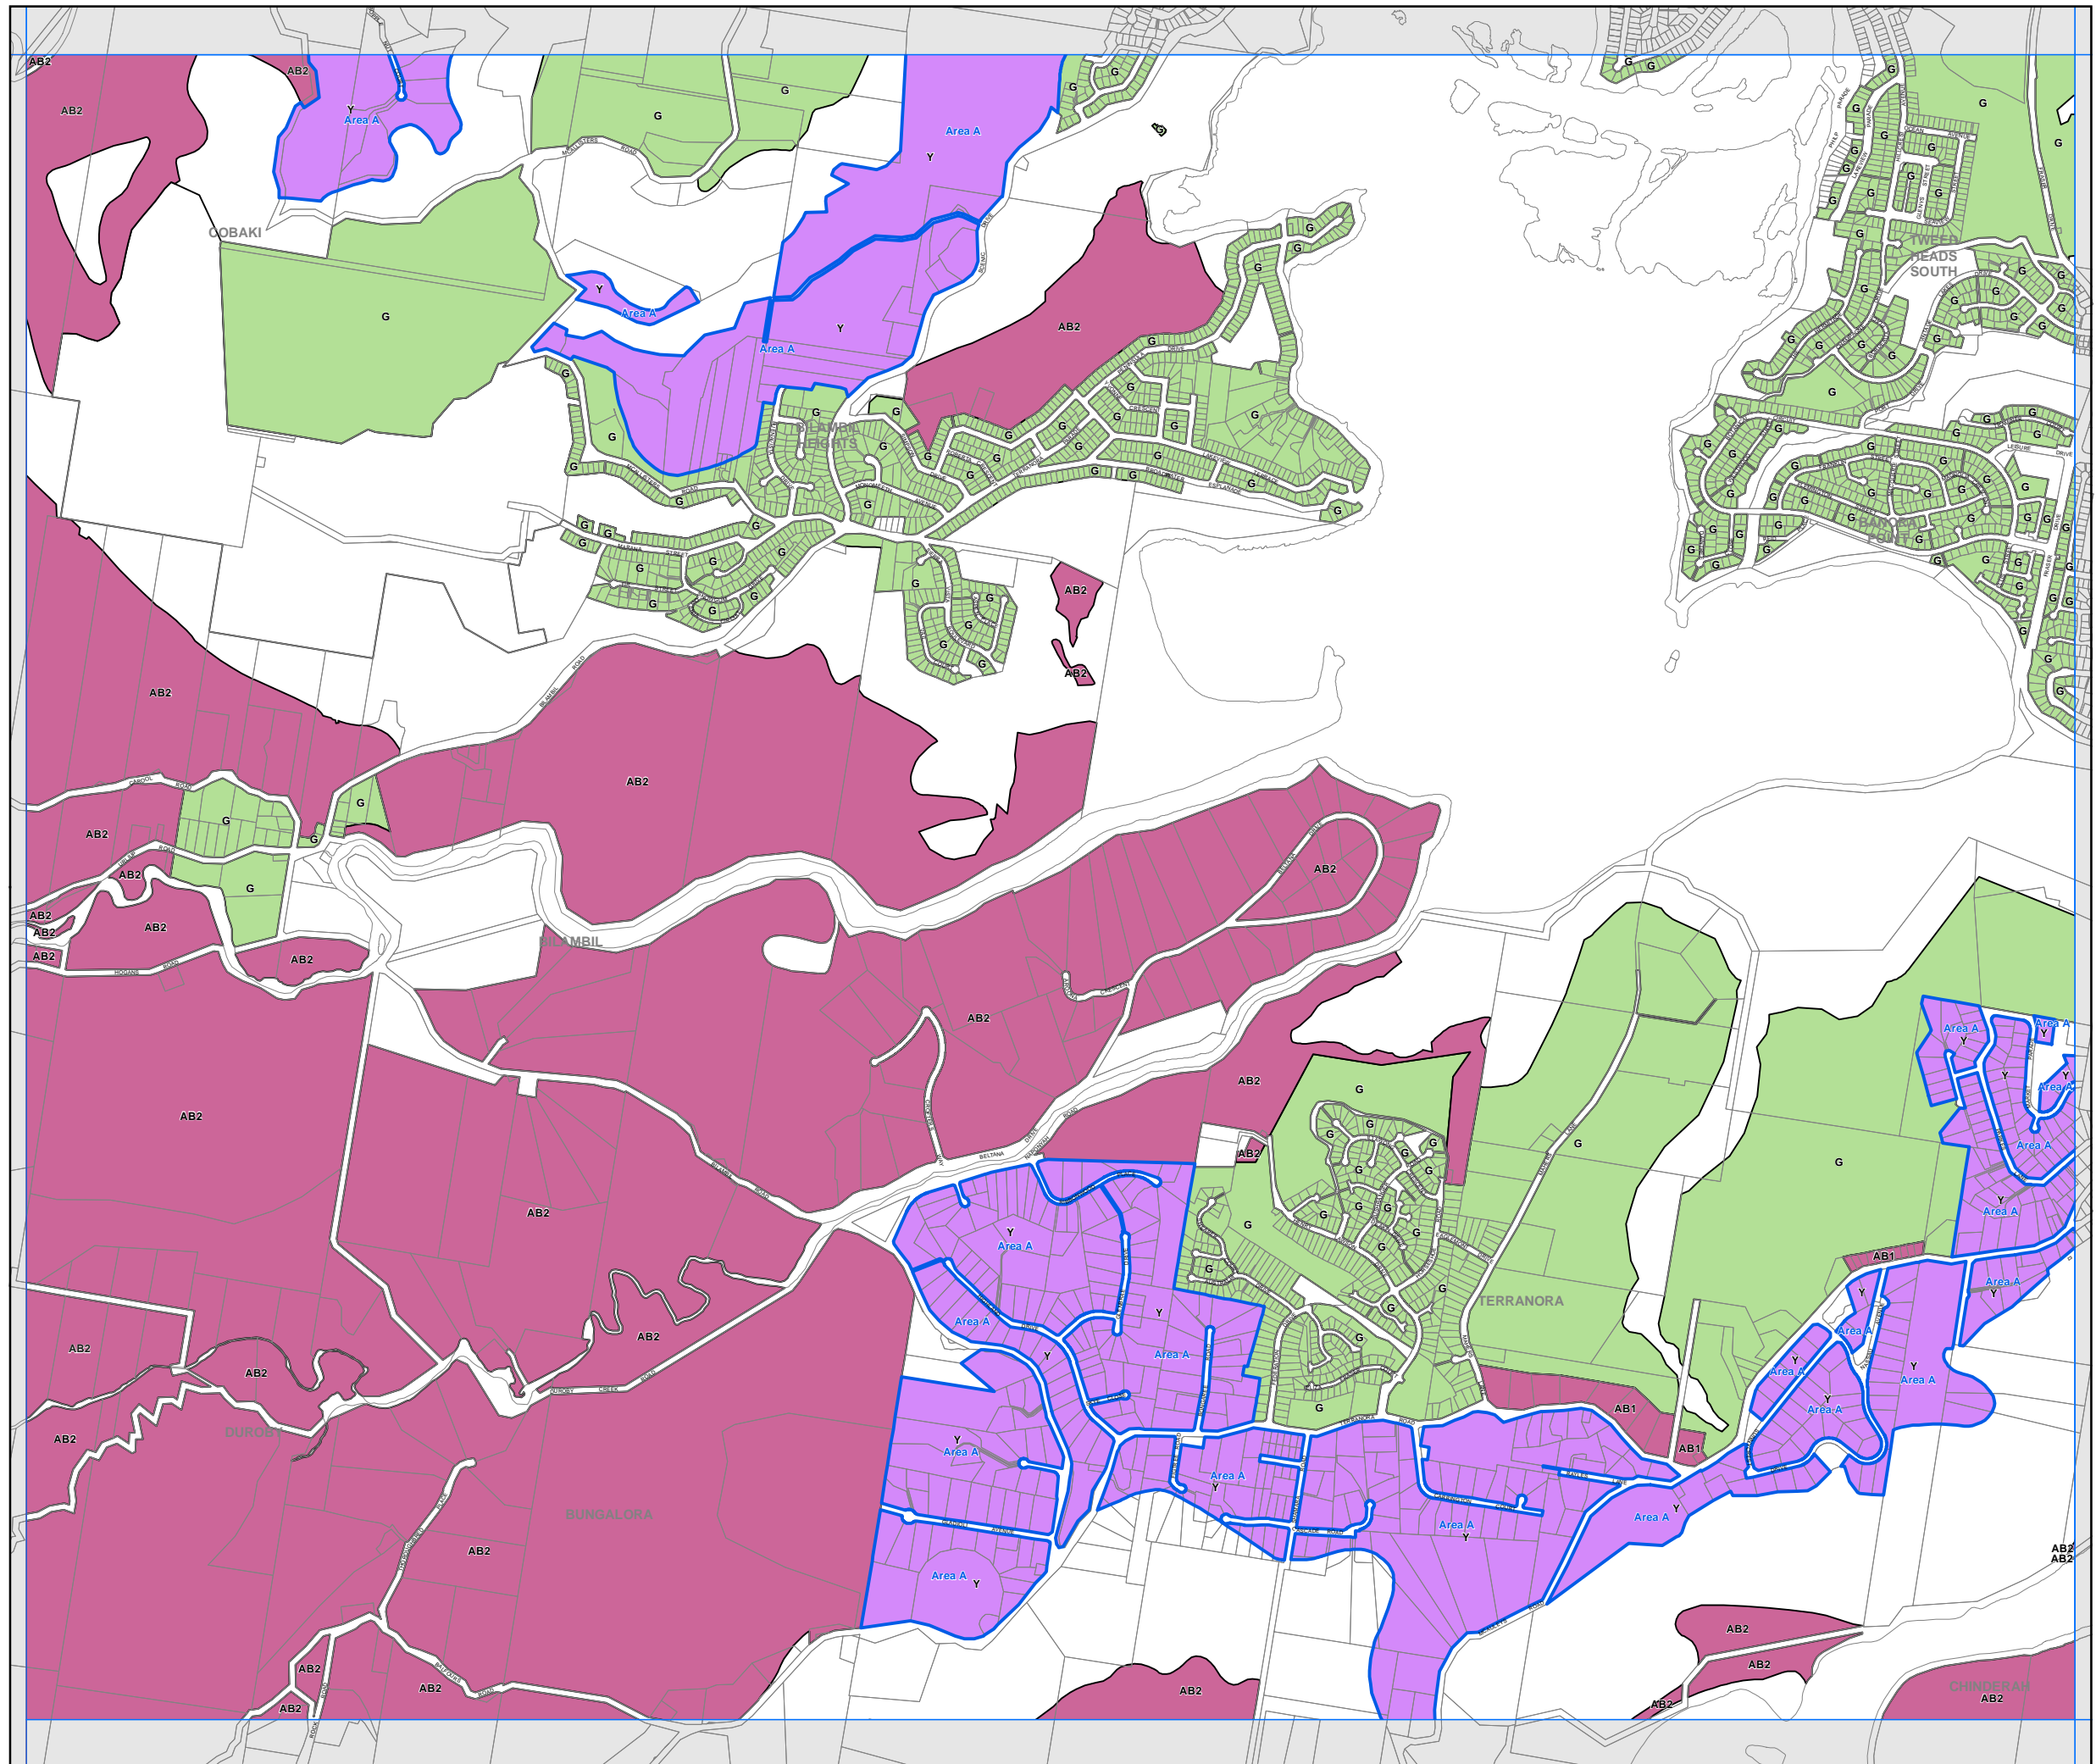

Tweed Local Environmental Plan 2014

Lot Size Map - Sheet LSZ_015

Minimum Lot Size (sq m)

- G 450
- V 2000
- Y 1 ha
- AB1 10 ha
- AB2 40 ha
- Area A Refer to Clause 4.2A(2)

Cadastre

Base Data 11/12/2013 © Land and Property Information
 Addendum Data 11/12/2013 © Tweed Shire Council

0 150 300 450 600 Metres
 Scale : 1:20,000 @ A3

Projection: GDA 1994
 MGA Zone 56

Map identification number: 7550_COM_LSZ_015_020_20140303