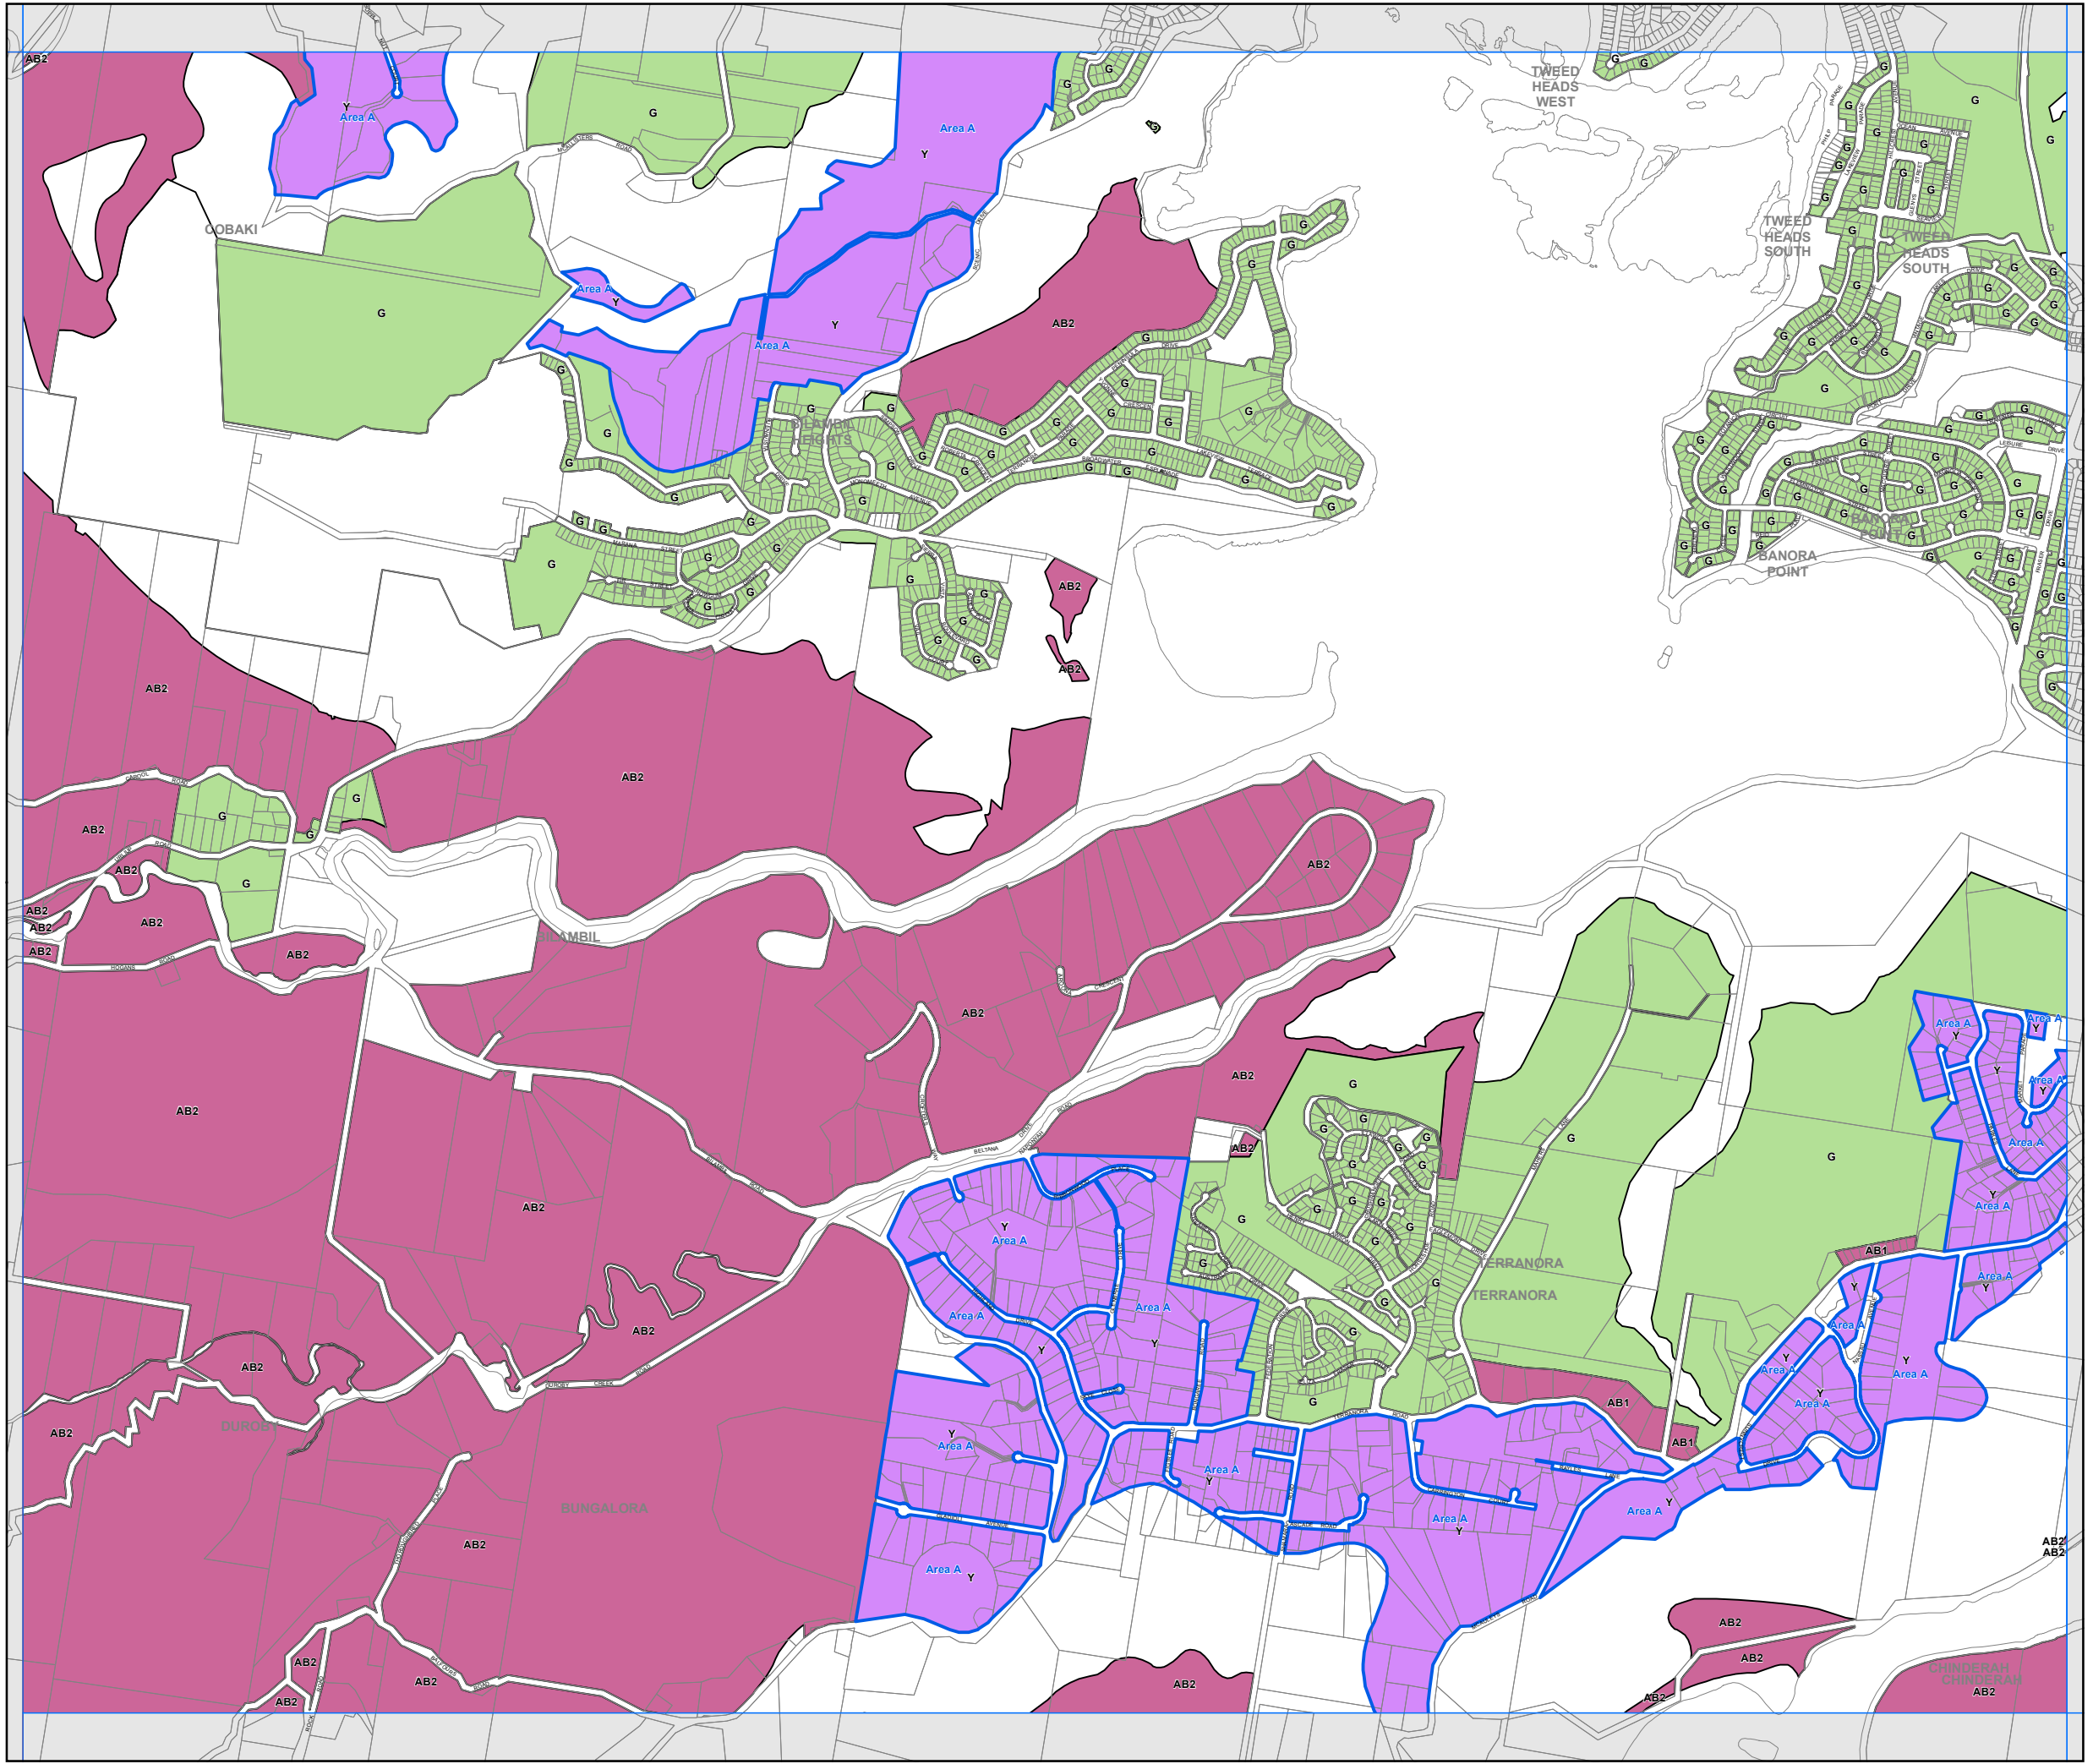

Tweed Local Environmental Plan 2014

Lot Size Map - Sheet LSZ_015

Minimum Lot Size (sq m)

- G 450
- V 2000
- Y 1 ha
- AB1 10 ha
- AB2 40 ha
- Refer to Clause 4.2A

Cadastre

Base Data 09/01/2015 © Land and Property Information
 Addendum Data 09/01/2015 © Tweed Shire Council

Projection: GDA 1994
 MGA Zone 56
 Map identification number: 7550_COM_LSZ_015_020_20150109