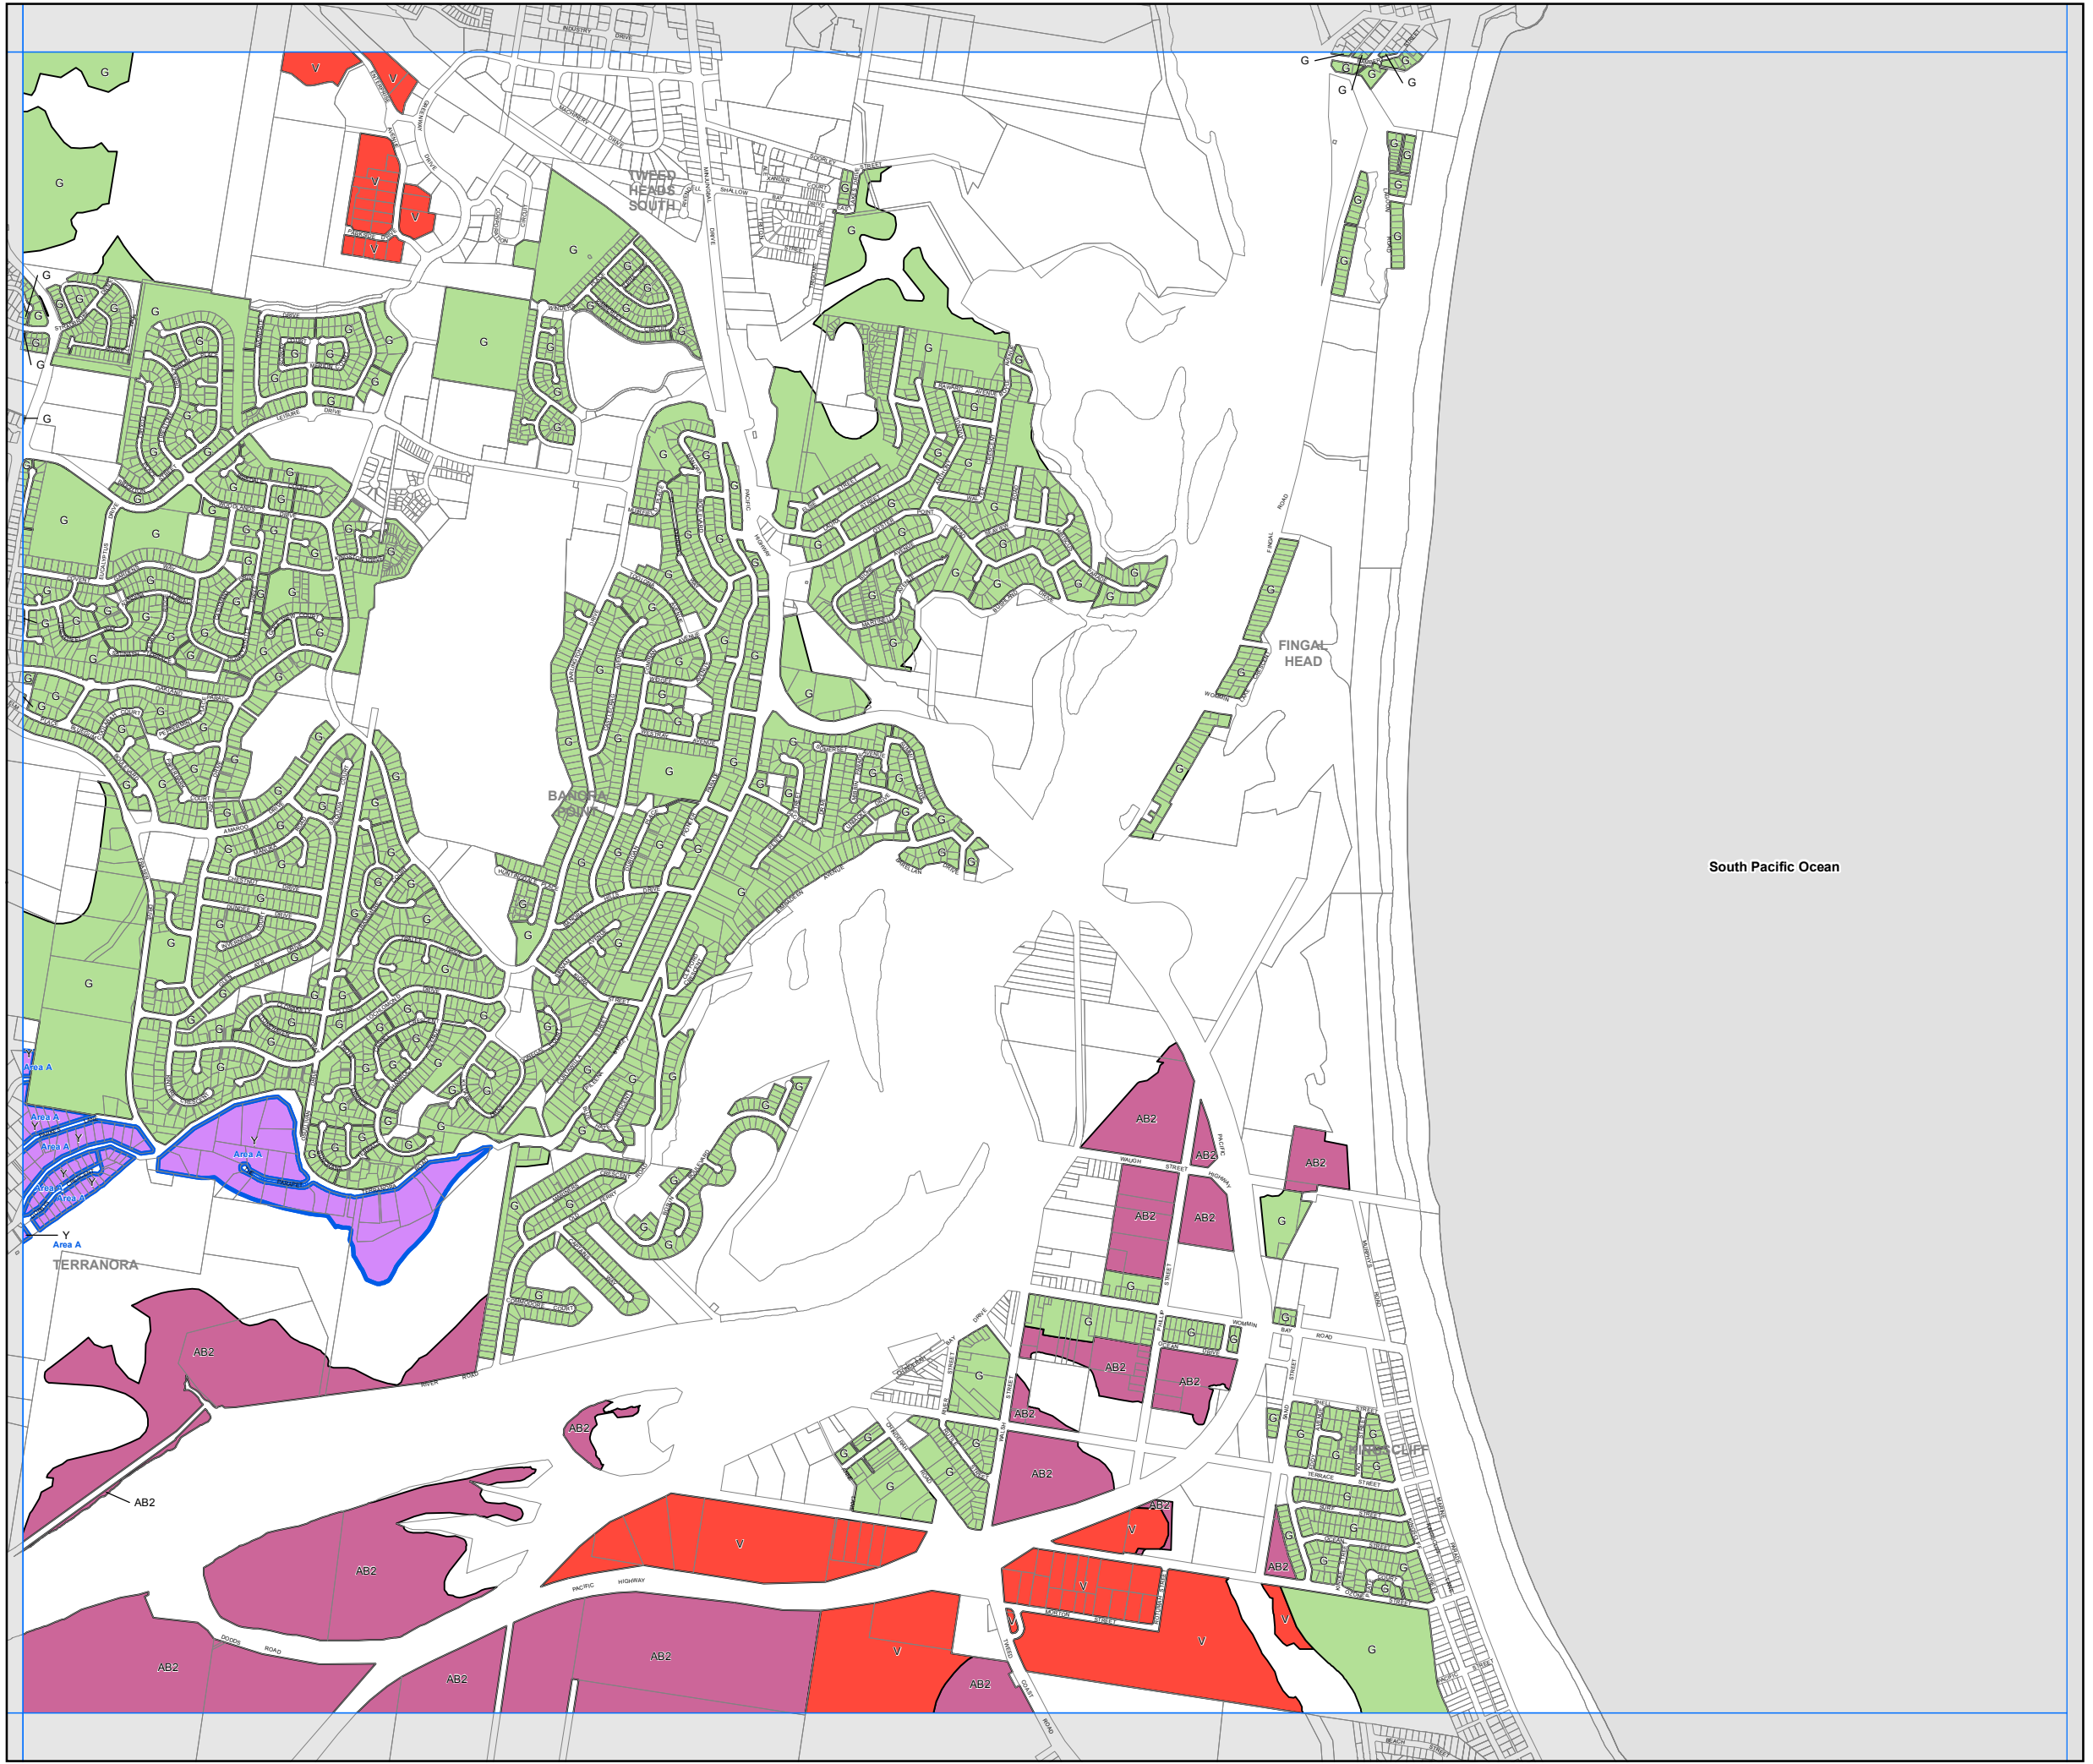

# Tweed Local Environmental Plan 2014

## Lot Size Map - Sheet LSZ\_022

Minimum Lot Size (sq m)

- E 350
- G 450
- M 600
- Q 700
- V 2000
- Y 1ha
- Z 4ha
- AA 5ha
- AB1 10ha
- AB2 40ha
- Area A Refer to Clause 4.2A(2)

### Cadastre

- Base Data 03/08/2016
- © Land and Property Information (LPI)
- Addendum Data 07/09/2016
- © Tweed Shire Council

0 150 300 450 600 Metres

Scale : 1:20,000 @ A3

Projection: GDA 1994  
MGA Zone 56

Map identification number: 7550\_COM\_LSZ\_022\_020\_20160907