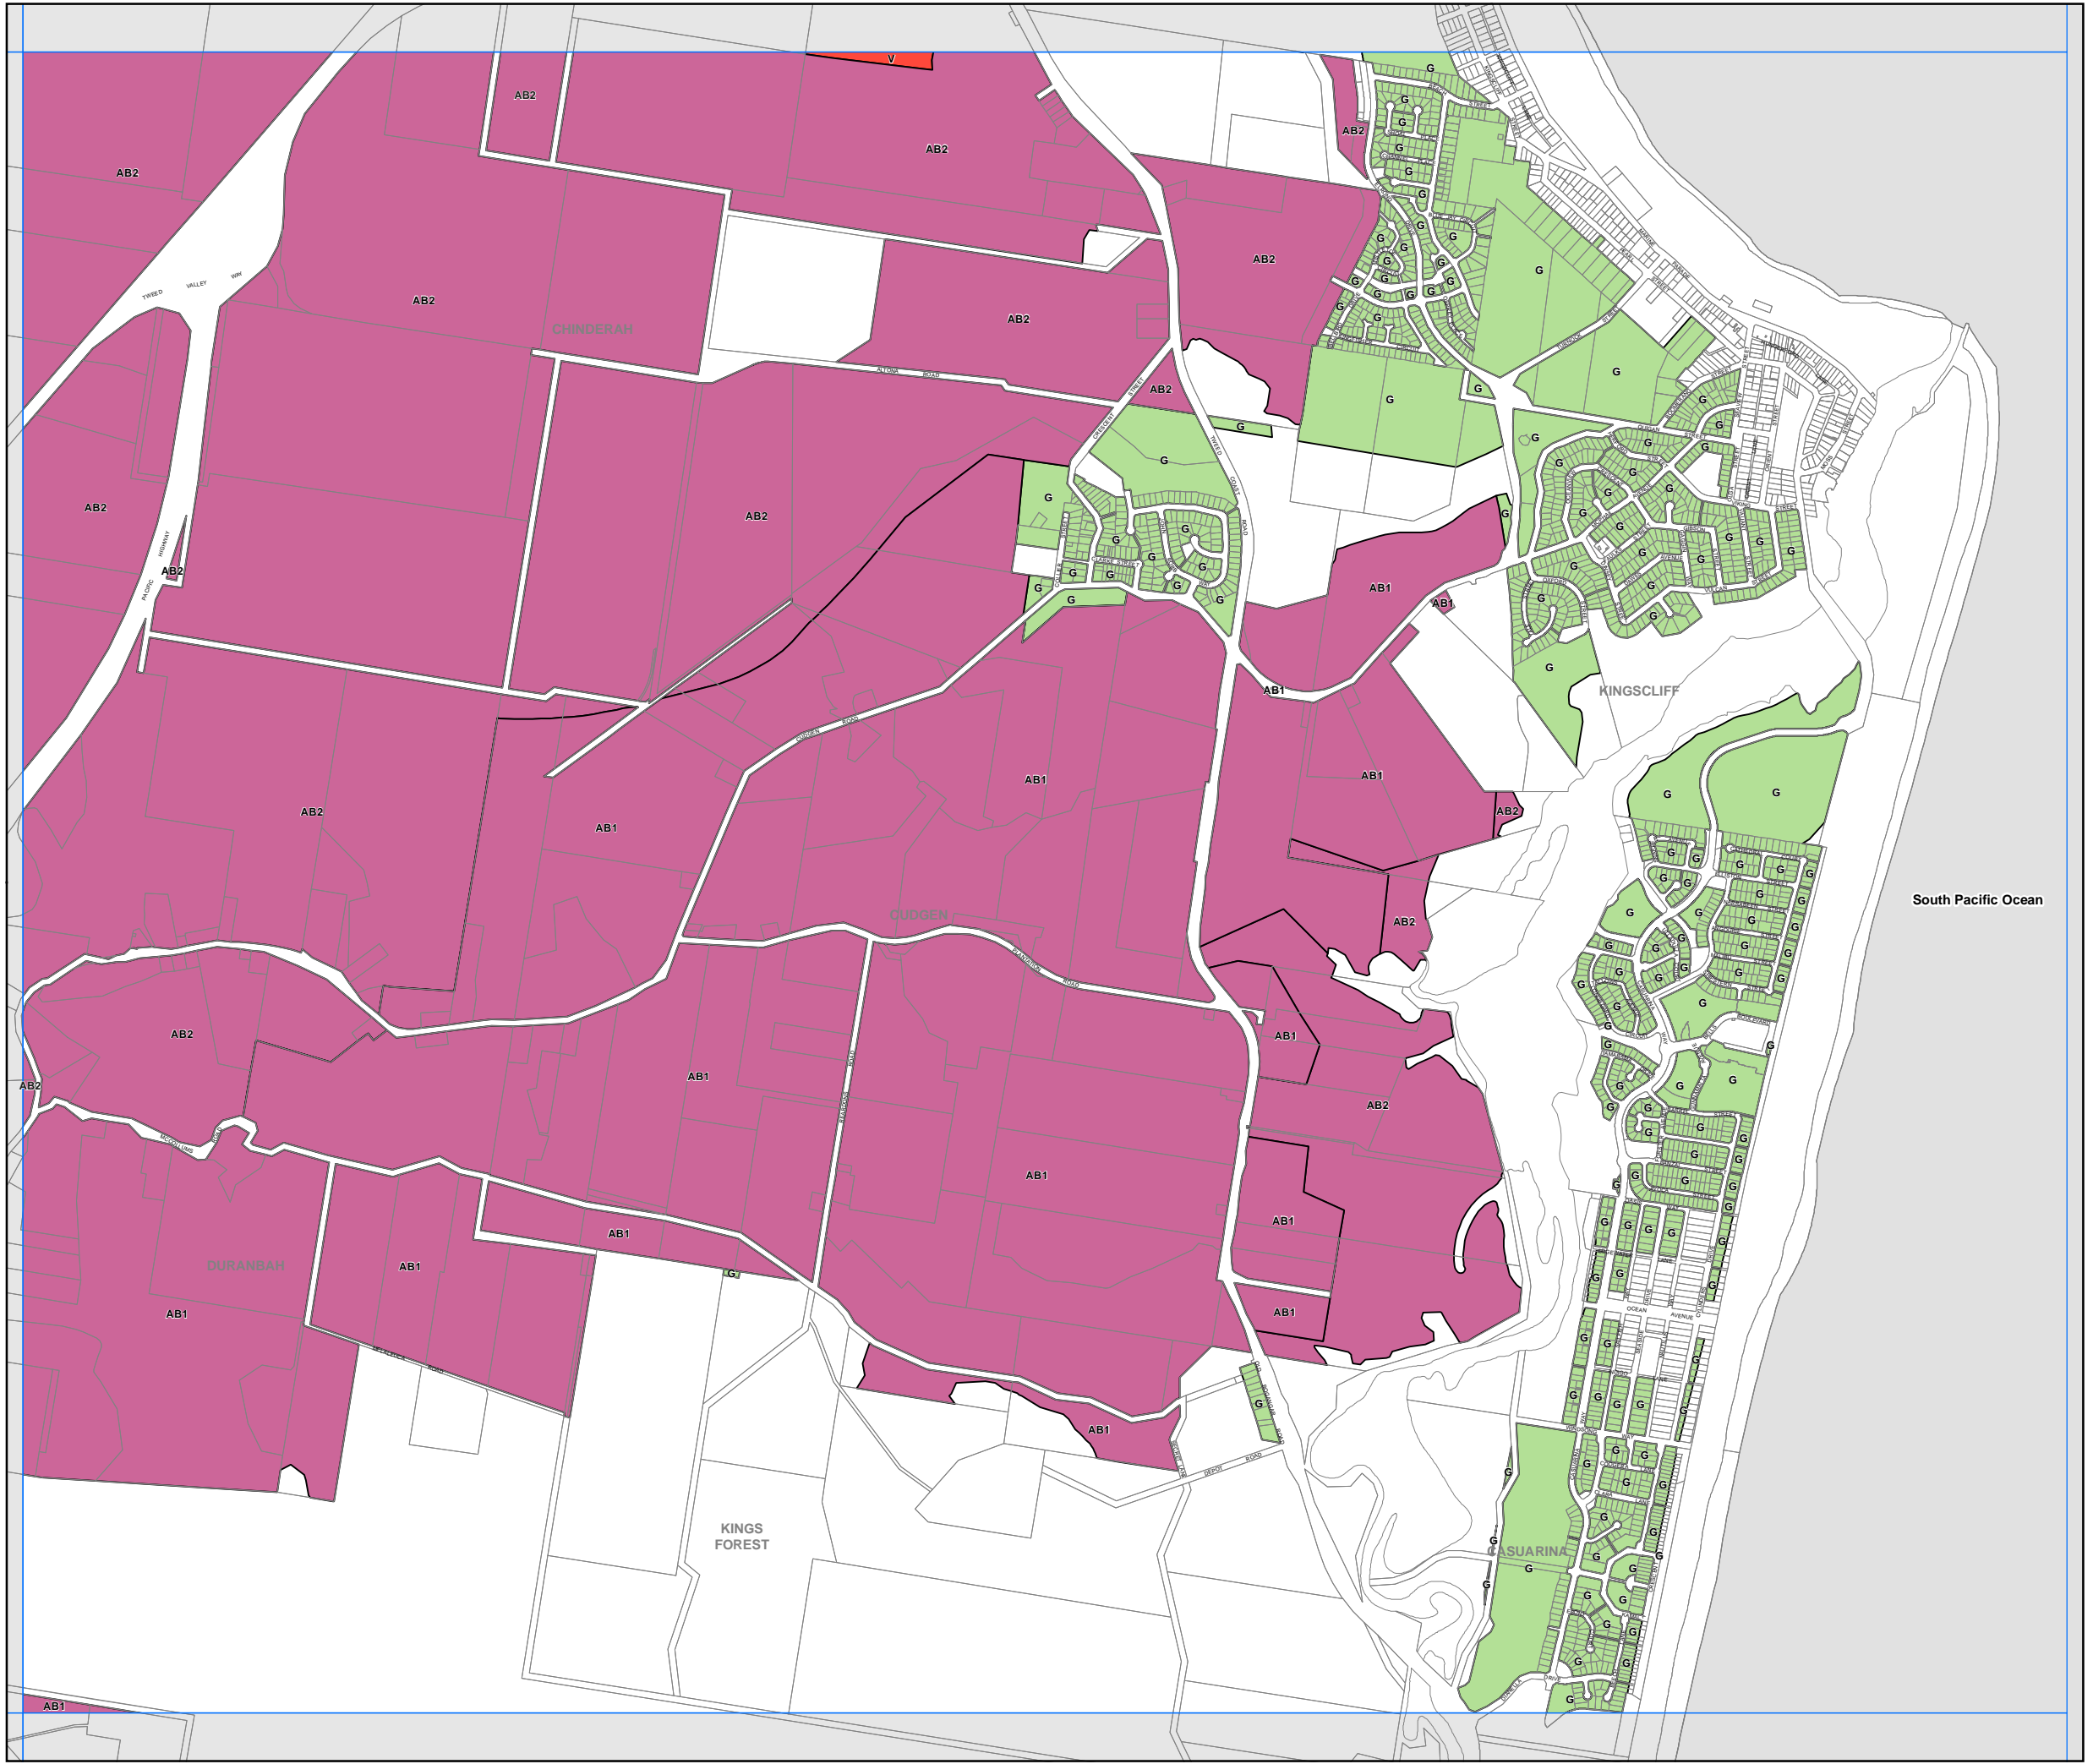

Tweed Local Environmental Plan 2014

Lot Size Map - Sheet LSZ_023

Minimum Lot Size (sq m)

- G 450
- V 2000
- Y 1 ha
- AB1 10 ha
- AB2 40 ha
- Area A Refer to Clause 4.2A(2)

Cadastre

Base Data 11/12/2013 © Land and Property Information
 Addendum Data 11/12/2013 © Tweed Shire Council

Projection: GDA 1994
MGA Zone 56
Map identification number: 7550_COM_LSZ_023_020_20140303