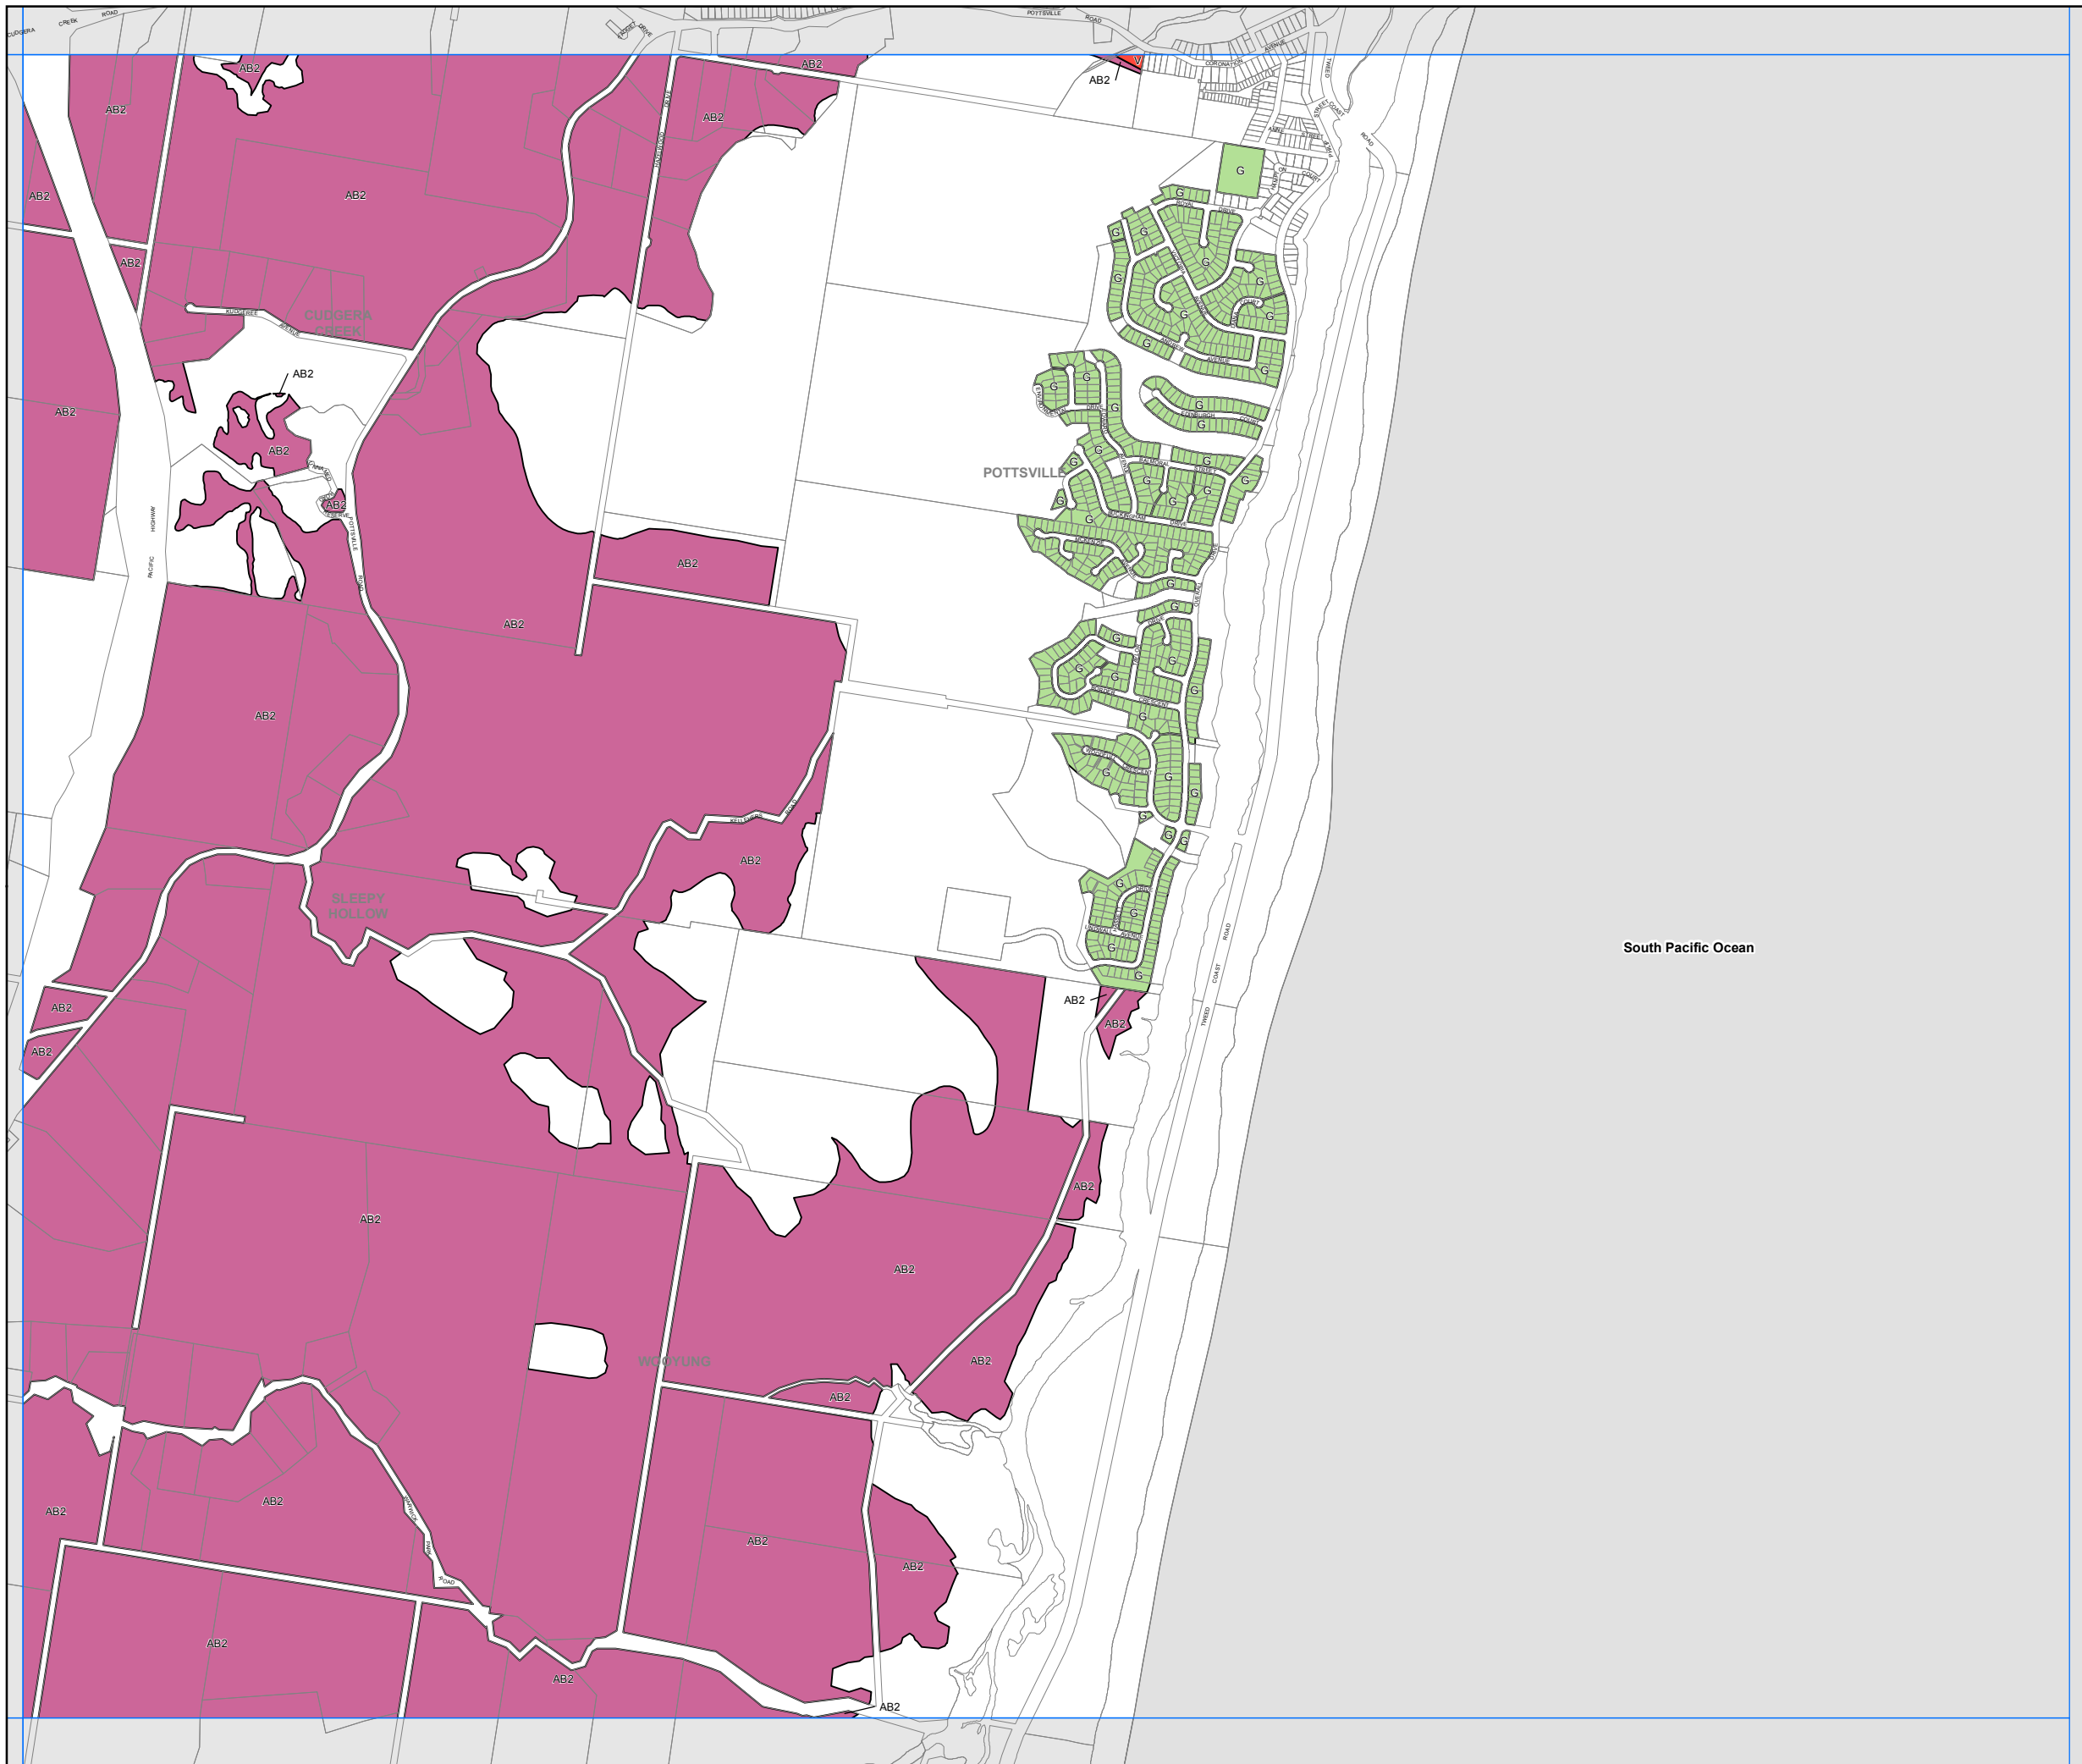

## Lot Size Map - Sheet LSZ\_026

### Minimum Lot Size (sq m)

- E 350
- G 450
- M 600
- Q 700
- V 2000
- Y 1ha
- Z 4ha
- AA 5ha
- AB1 10ha
- AB2 40ha
- Area A Refer to Clause 4.2A(2)

### Cadastre

- Base Data 03/08/2016
- © Land and Property Information (LPI)
- Addendum Data 07/09/2016
- © Tweed Shire Council

0 150 300 450 600 Metres

Scale : 1:20,000 @ A3

Projection: GDA 1994  
MGA Zone 56

Map identification number: 7550\_COM\_LSZ\_026\_020\_20160907