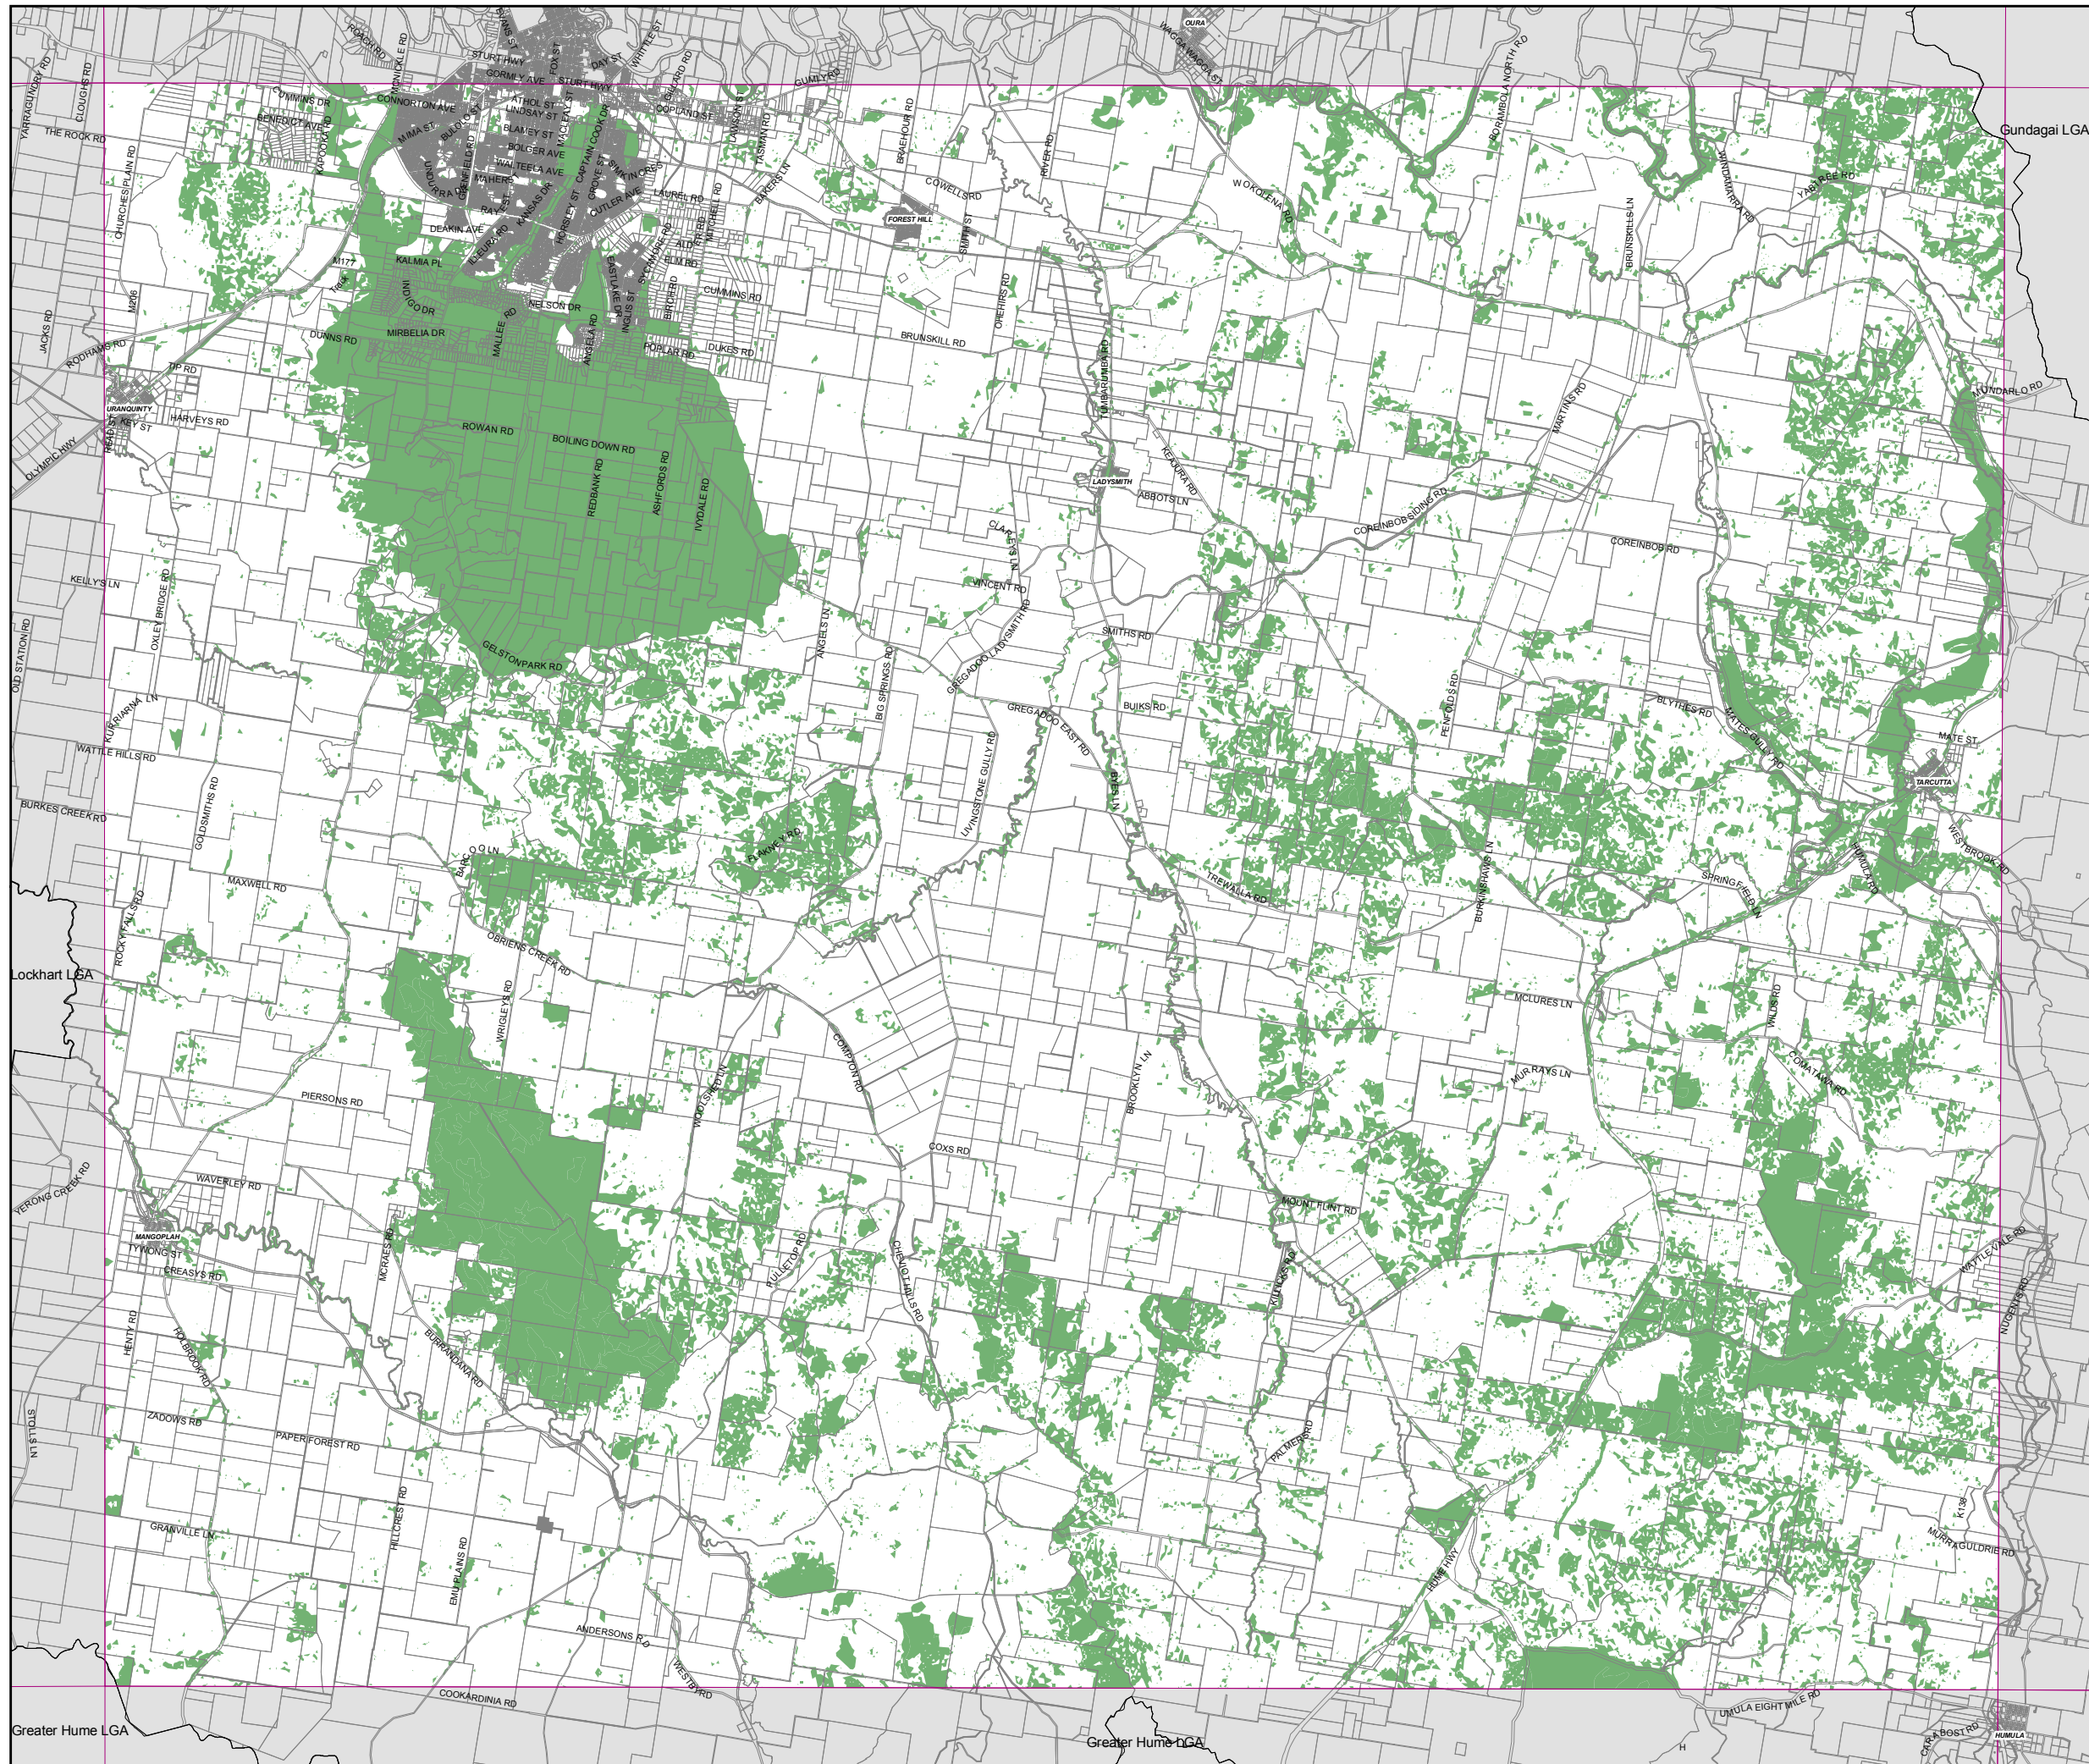

**Wagga Wagga
Local Environmental
Plan 2010**

**Terrestrial Biodiversity Map -
Sheet BIO_004**

Biodiversity

Biodiversity

Cadastre

Cadastre 28/01/2010 © WWCC

0 2 4 6 Kilometres

Scale: 1:160,000 @ A3

Projection: GDA 1994
Zone 55

Map identification number:
7750_COM_BIO_004_160_20130130