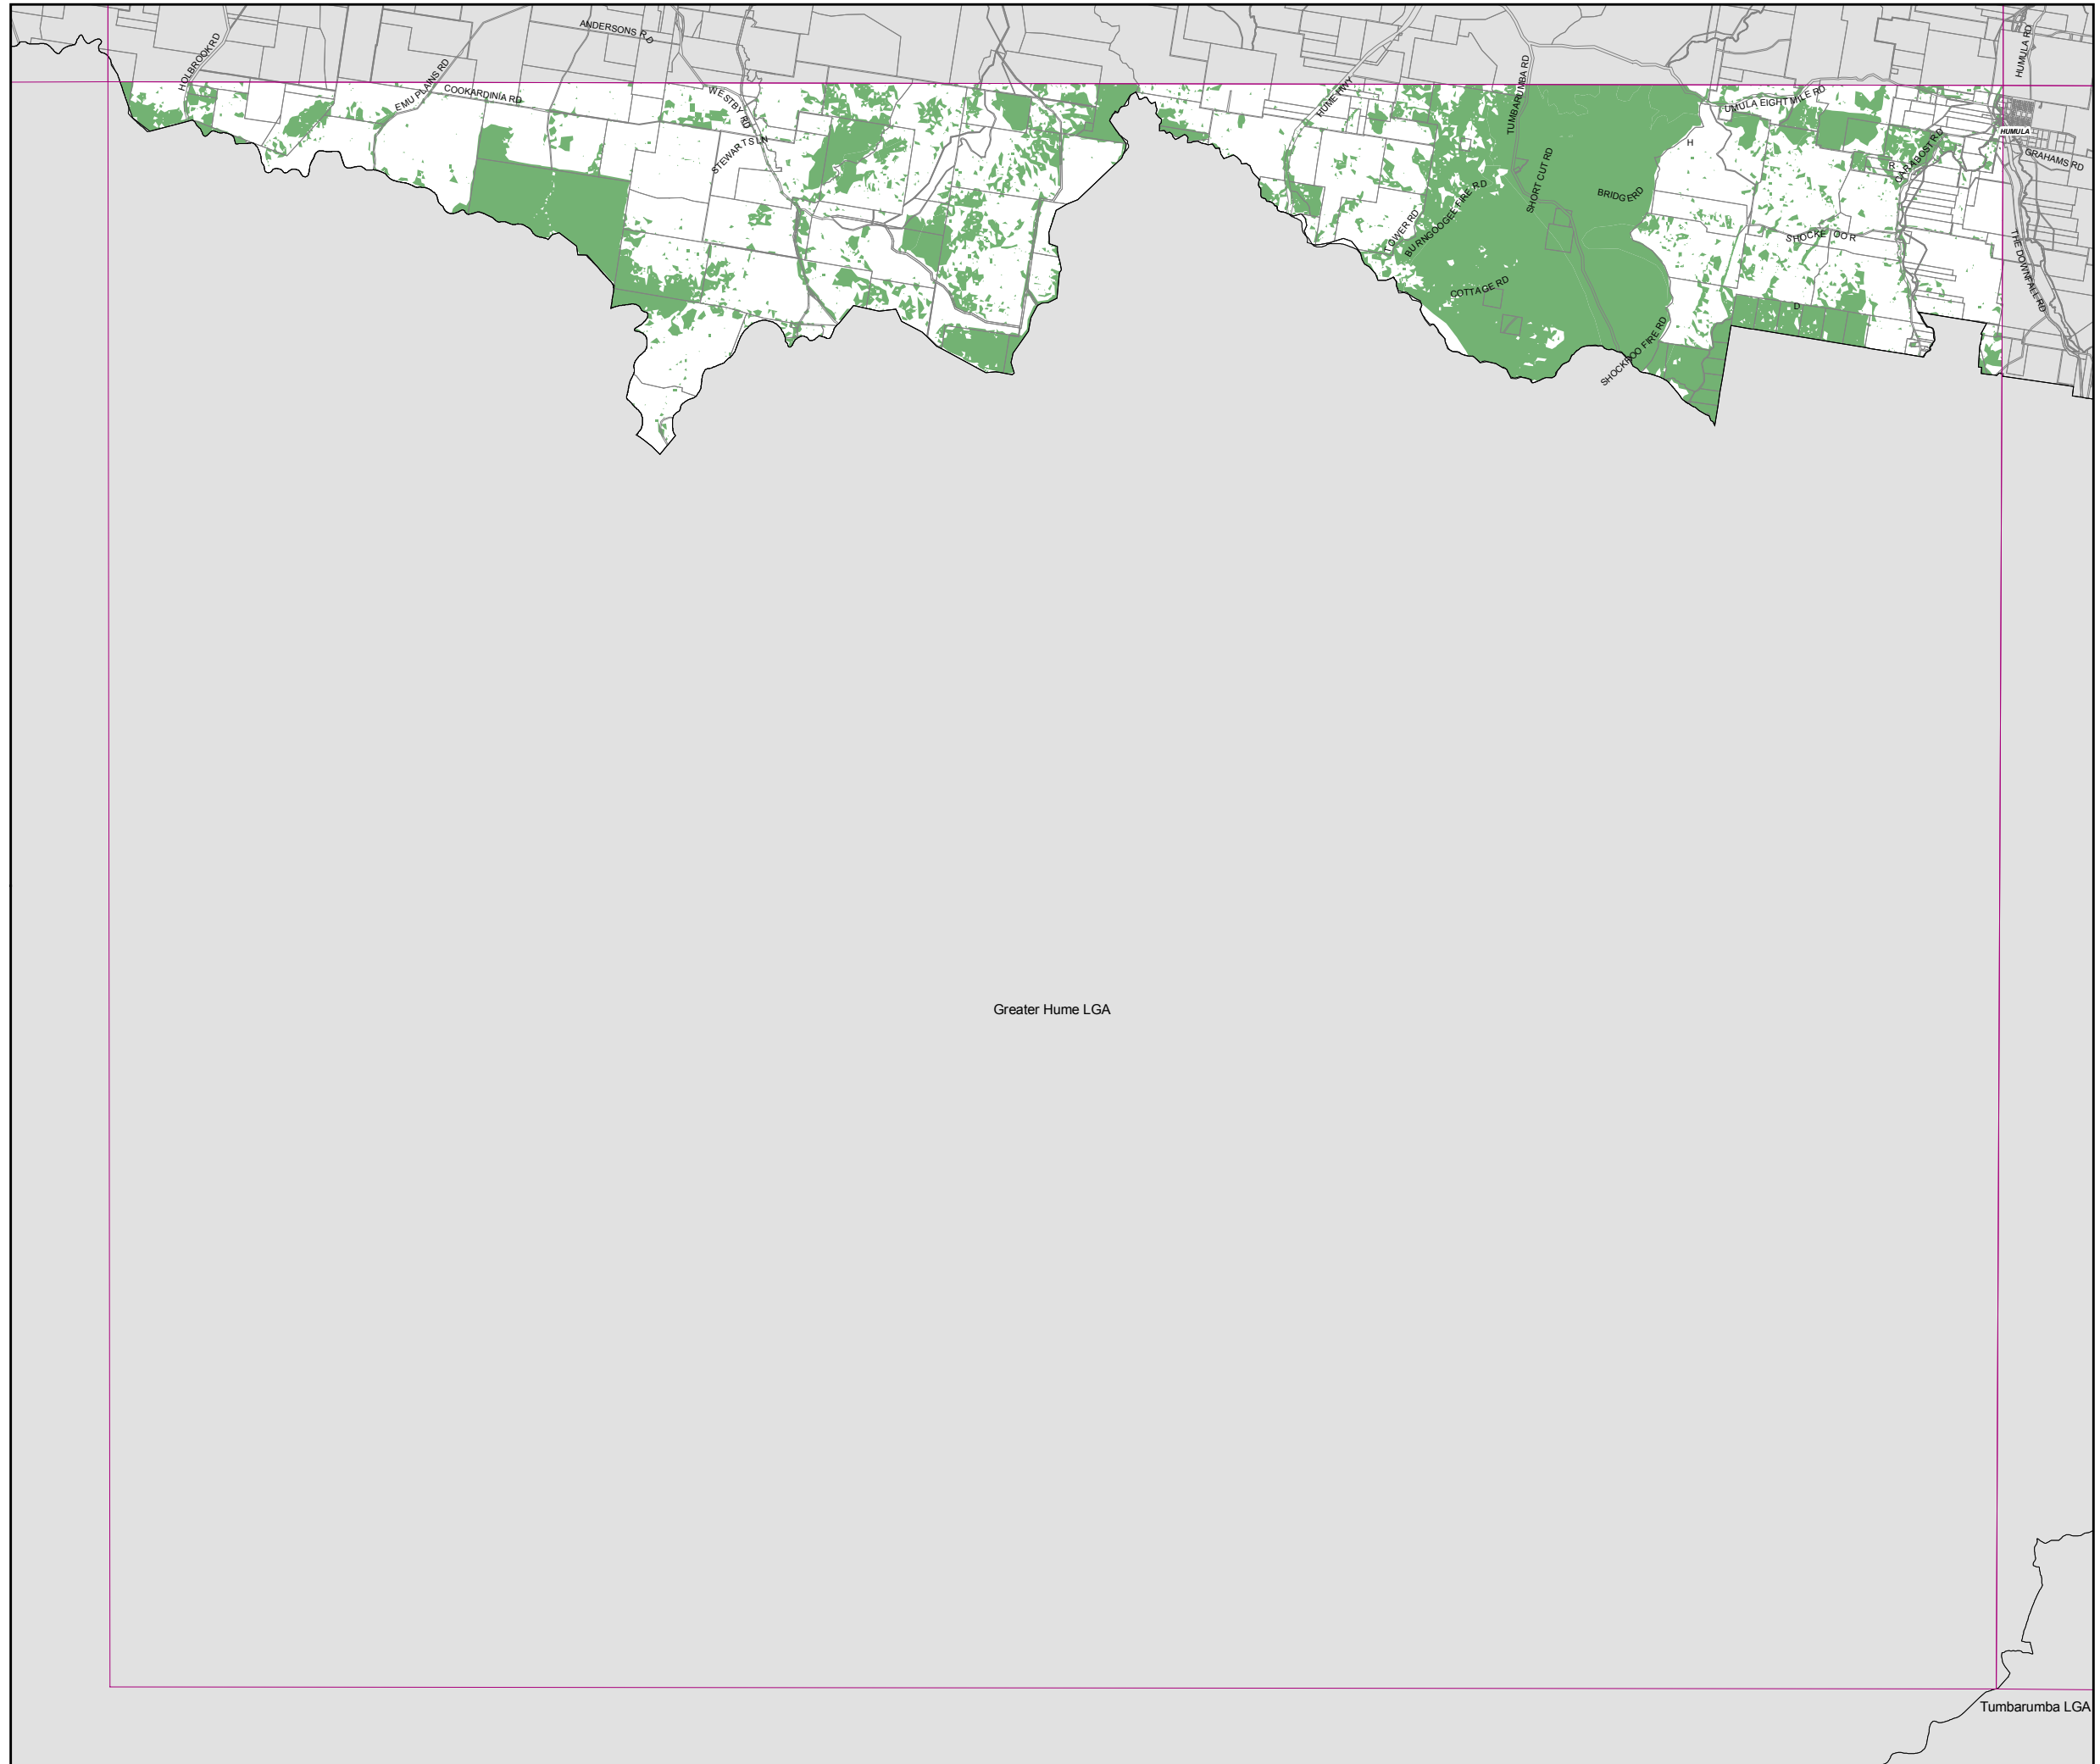

**Wagga Wagga
Local Environmental
Plan 2010**

Terrestrial Biodiversity Map -
Sheet BIO_005

Biodiversity

Biodiversity

Cadastre

Cadastre 28/01/2010 © WWCC

Projection: GDA 1994
Zone 55

0 2 4 6 Kilometres

Scale: 1:160,000 @ A3

Map identification number:
7750_COM_BIO_005_160_20130130