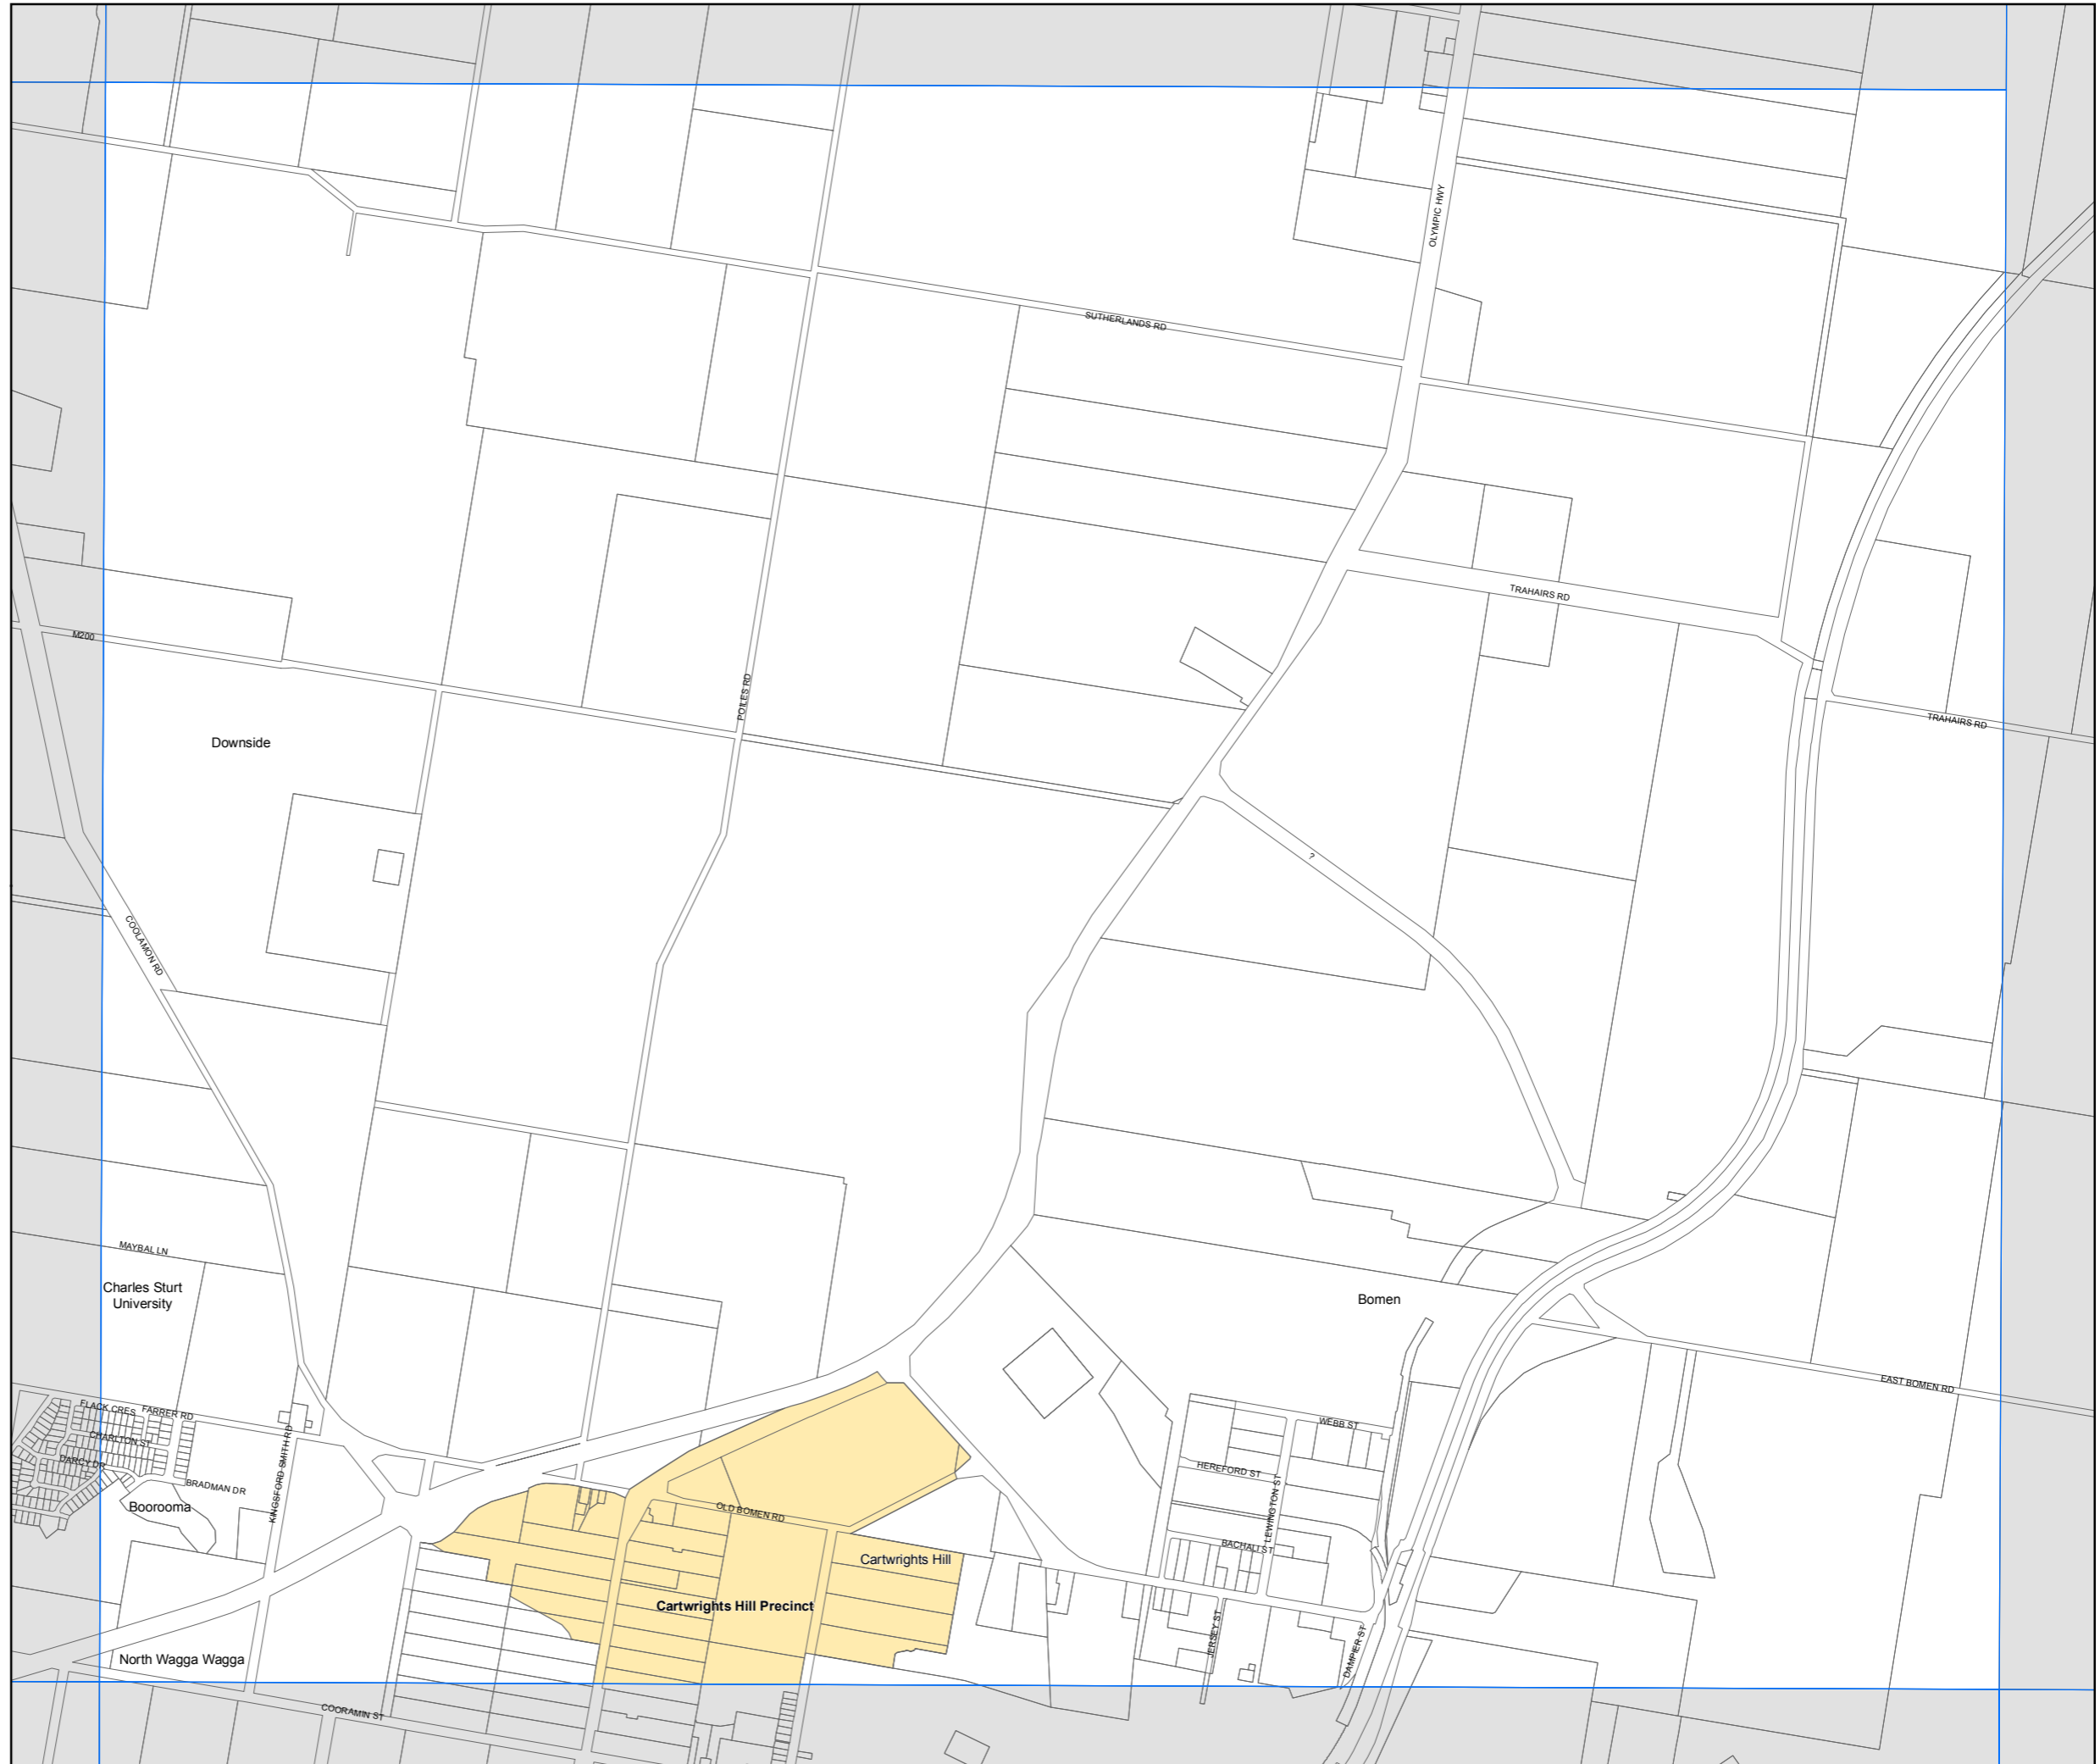

**Wagga Wagga
Local Environmental
Plan 2010**

**Cartwrights Hill Precinct Map
- Sheet CHP_003E**

 Cartwrights Hill Precinct

Cadastre

 Cadastre 28/04/2017 © WWCC

Projection: GDA 1994
MGA Zone 55

Scale: 1:20,000 @ A3