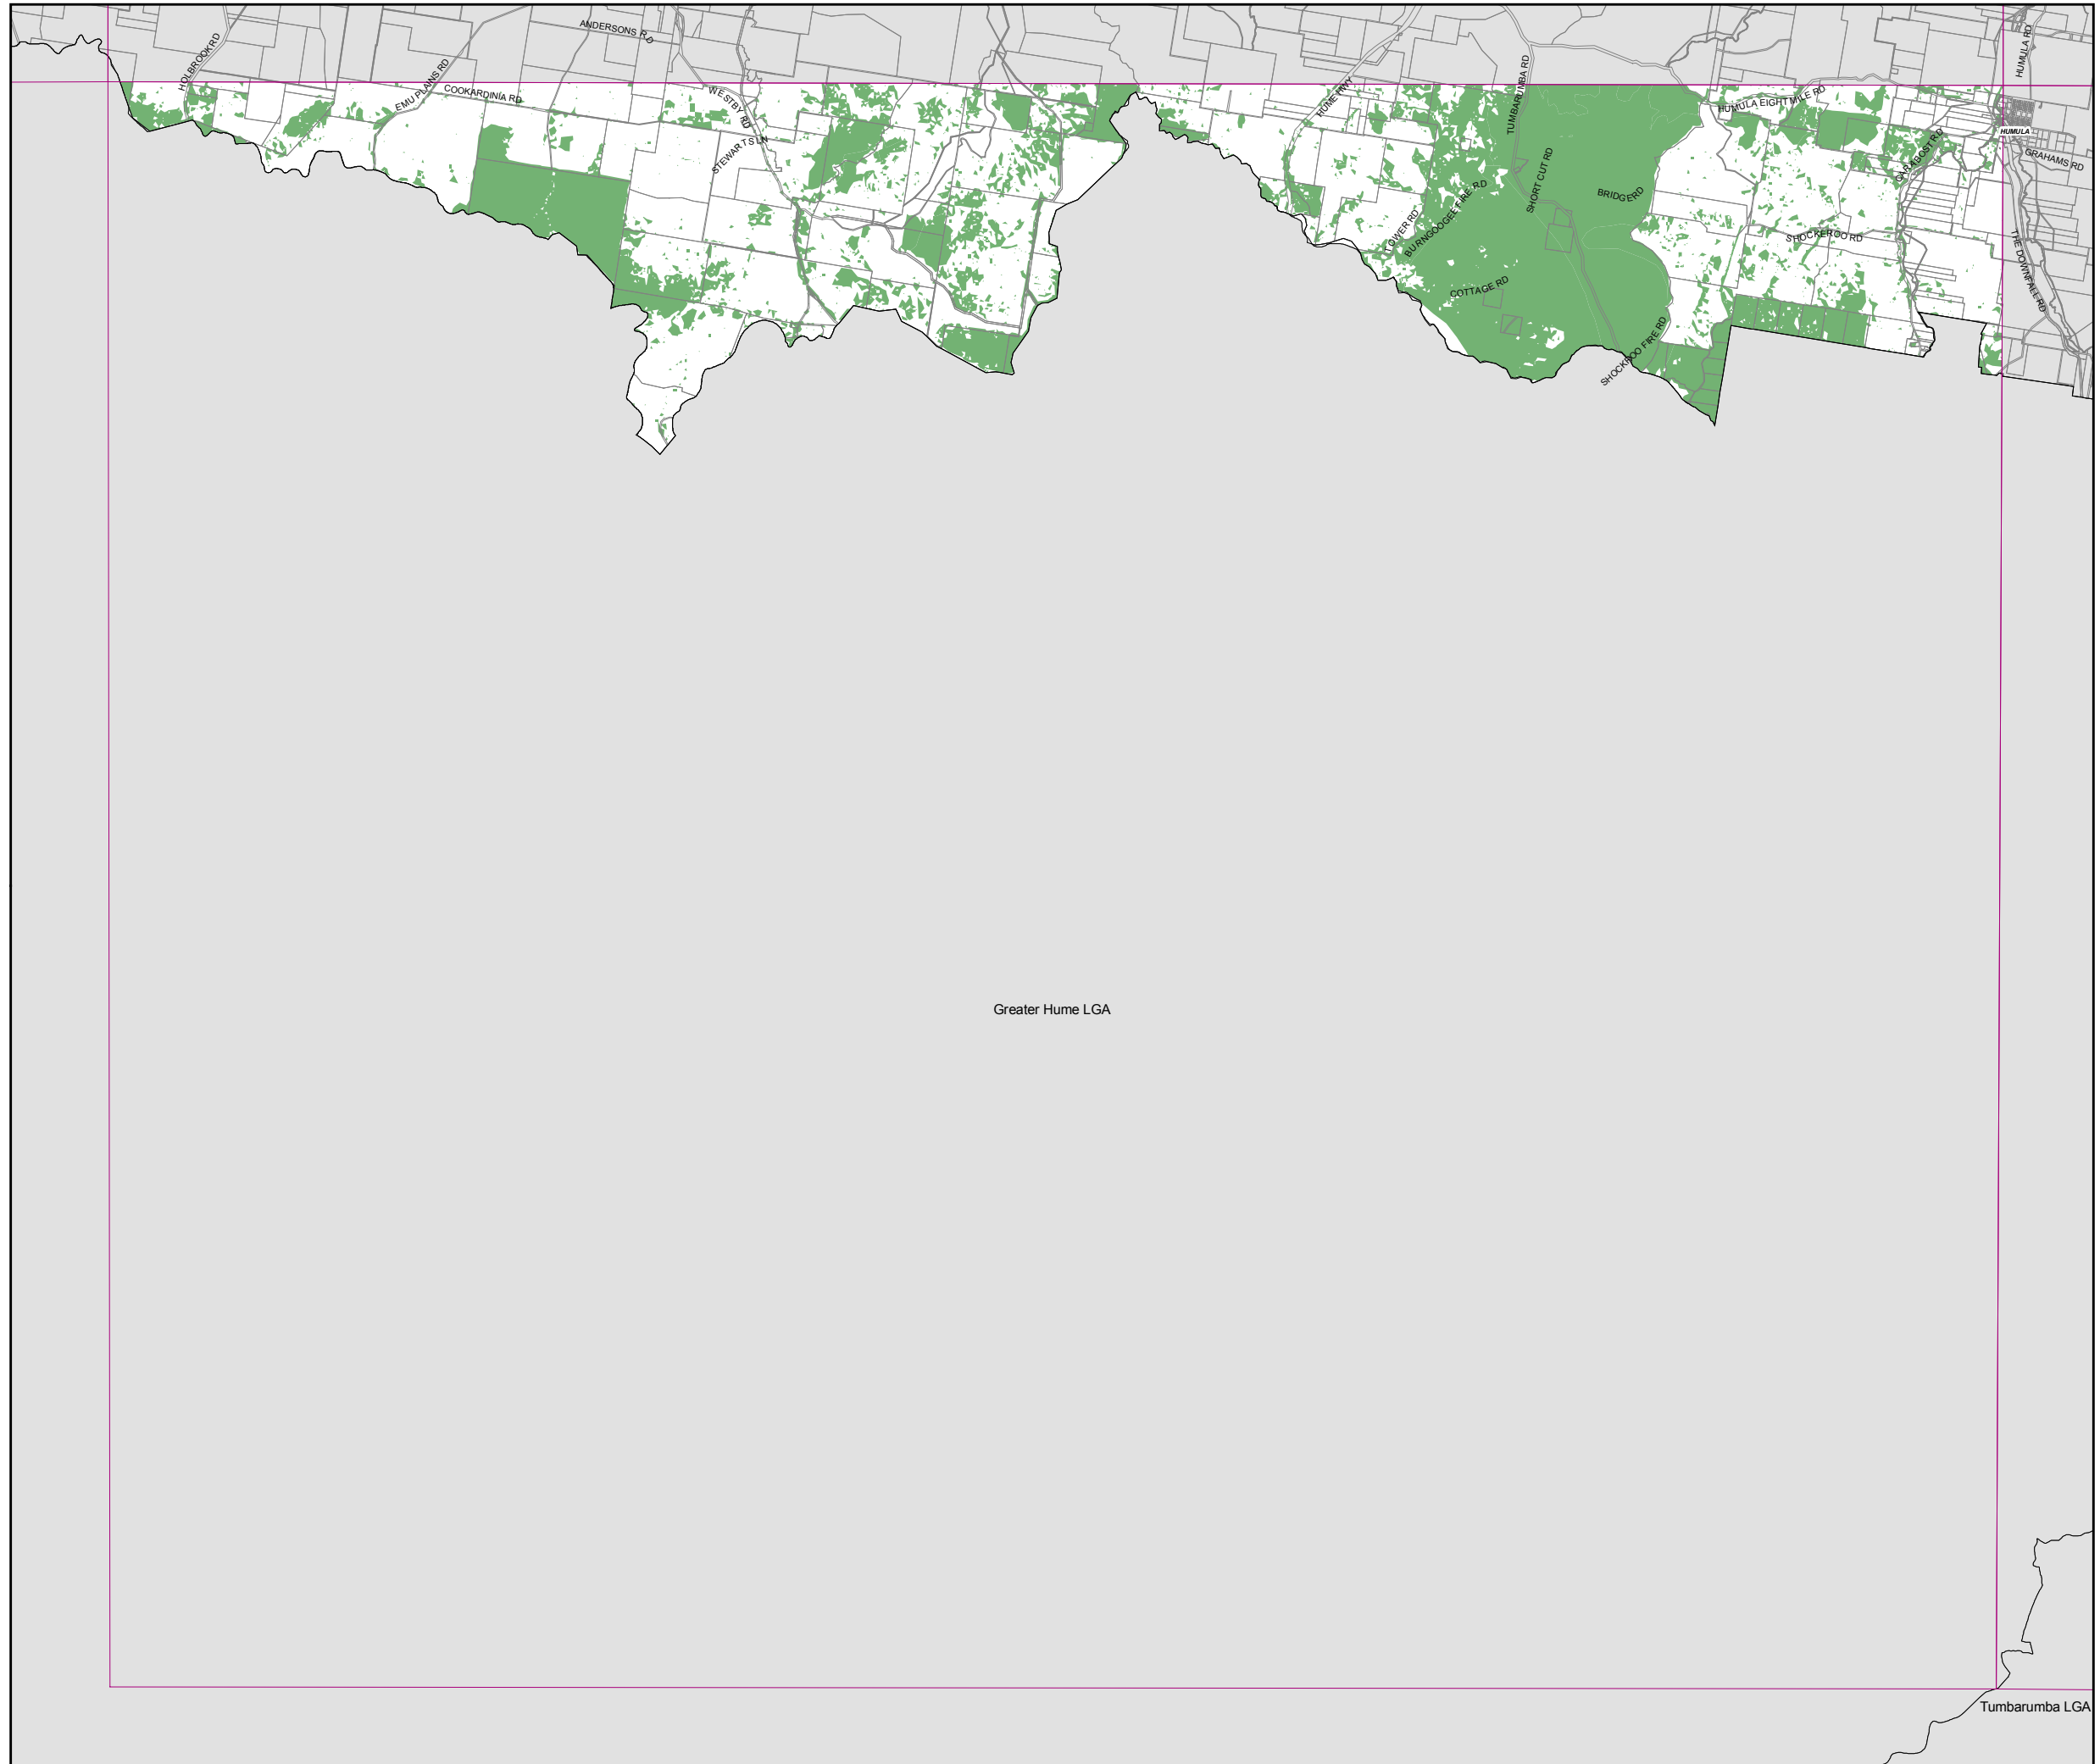

# Wagga Wagga Local Environmental Plan 2010

## Natural Resources Sensitivity Map - Biodiversity

- Sheet NRB\_005

### Sensitive Area

 Biodiversity

### Cadastral

 Cadastral 28/01/2010 © WWCC

0 2 4 6 Kilometres

Scale: 1:160,000 @ A3

Projection: GDA 1994  
Zone 55

Map identification number:  
7750\_COM\_NRB\_005\_160\_20100625