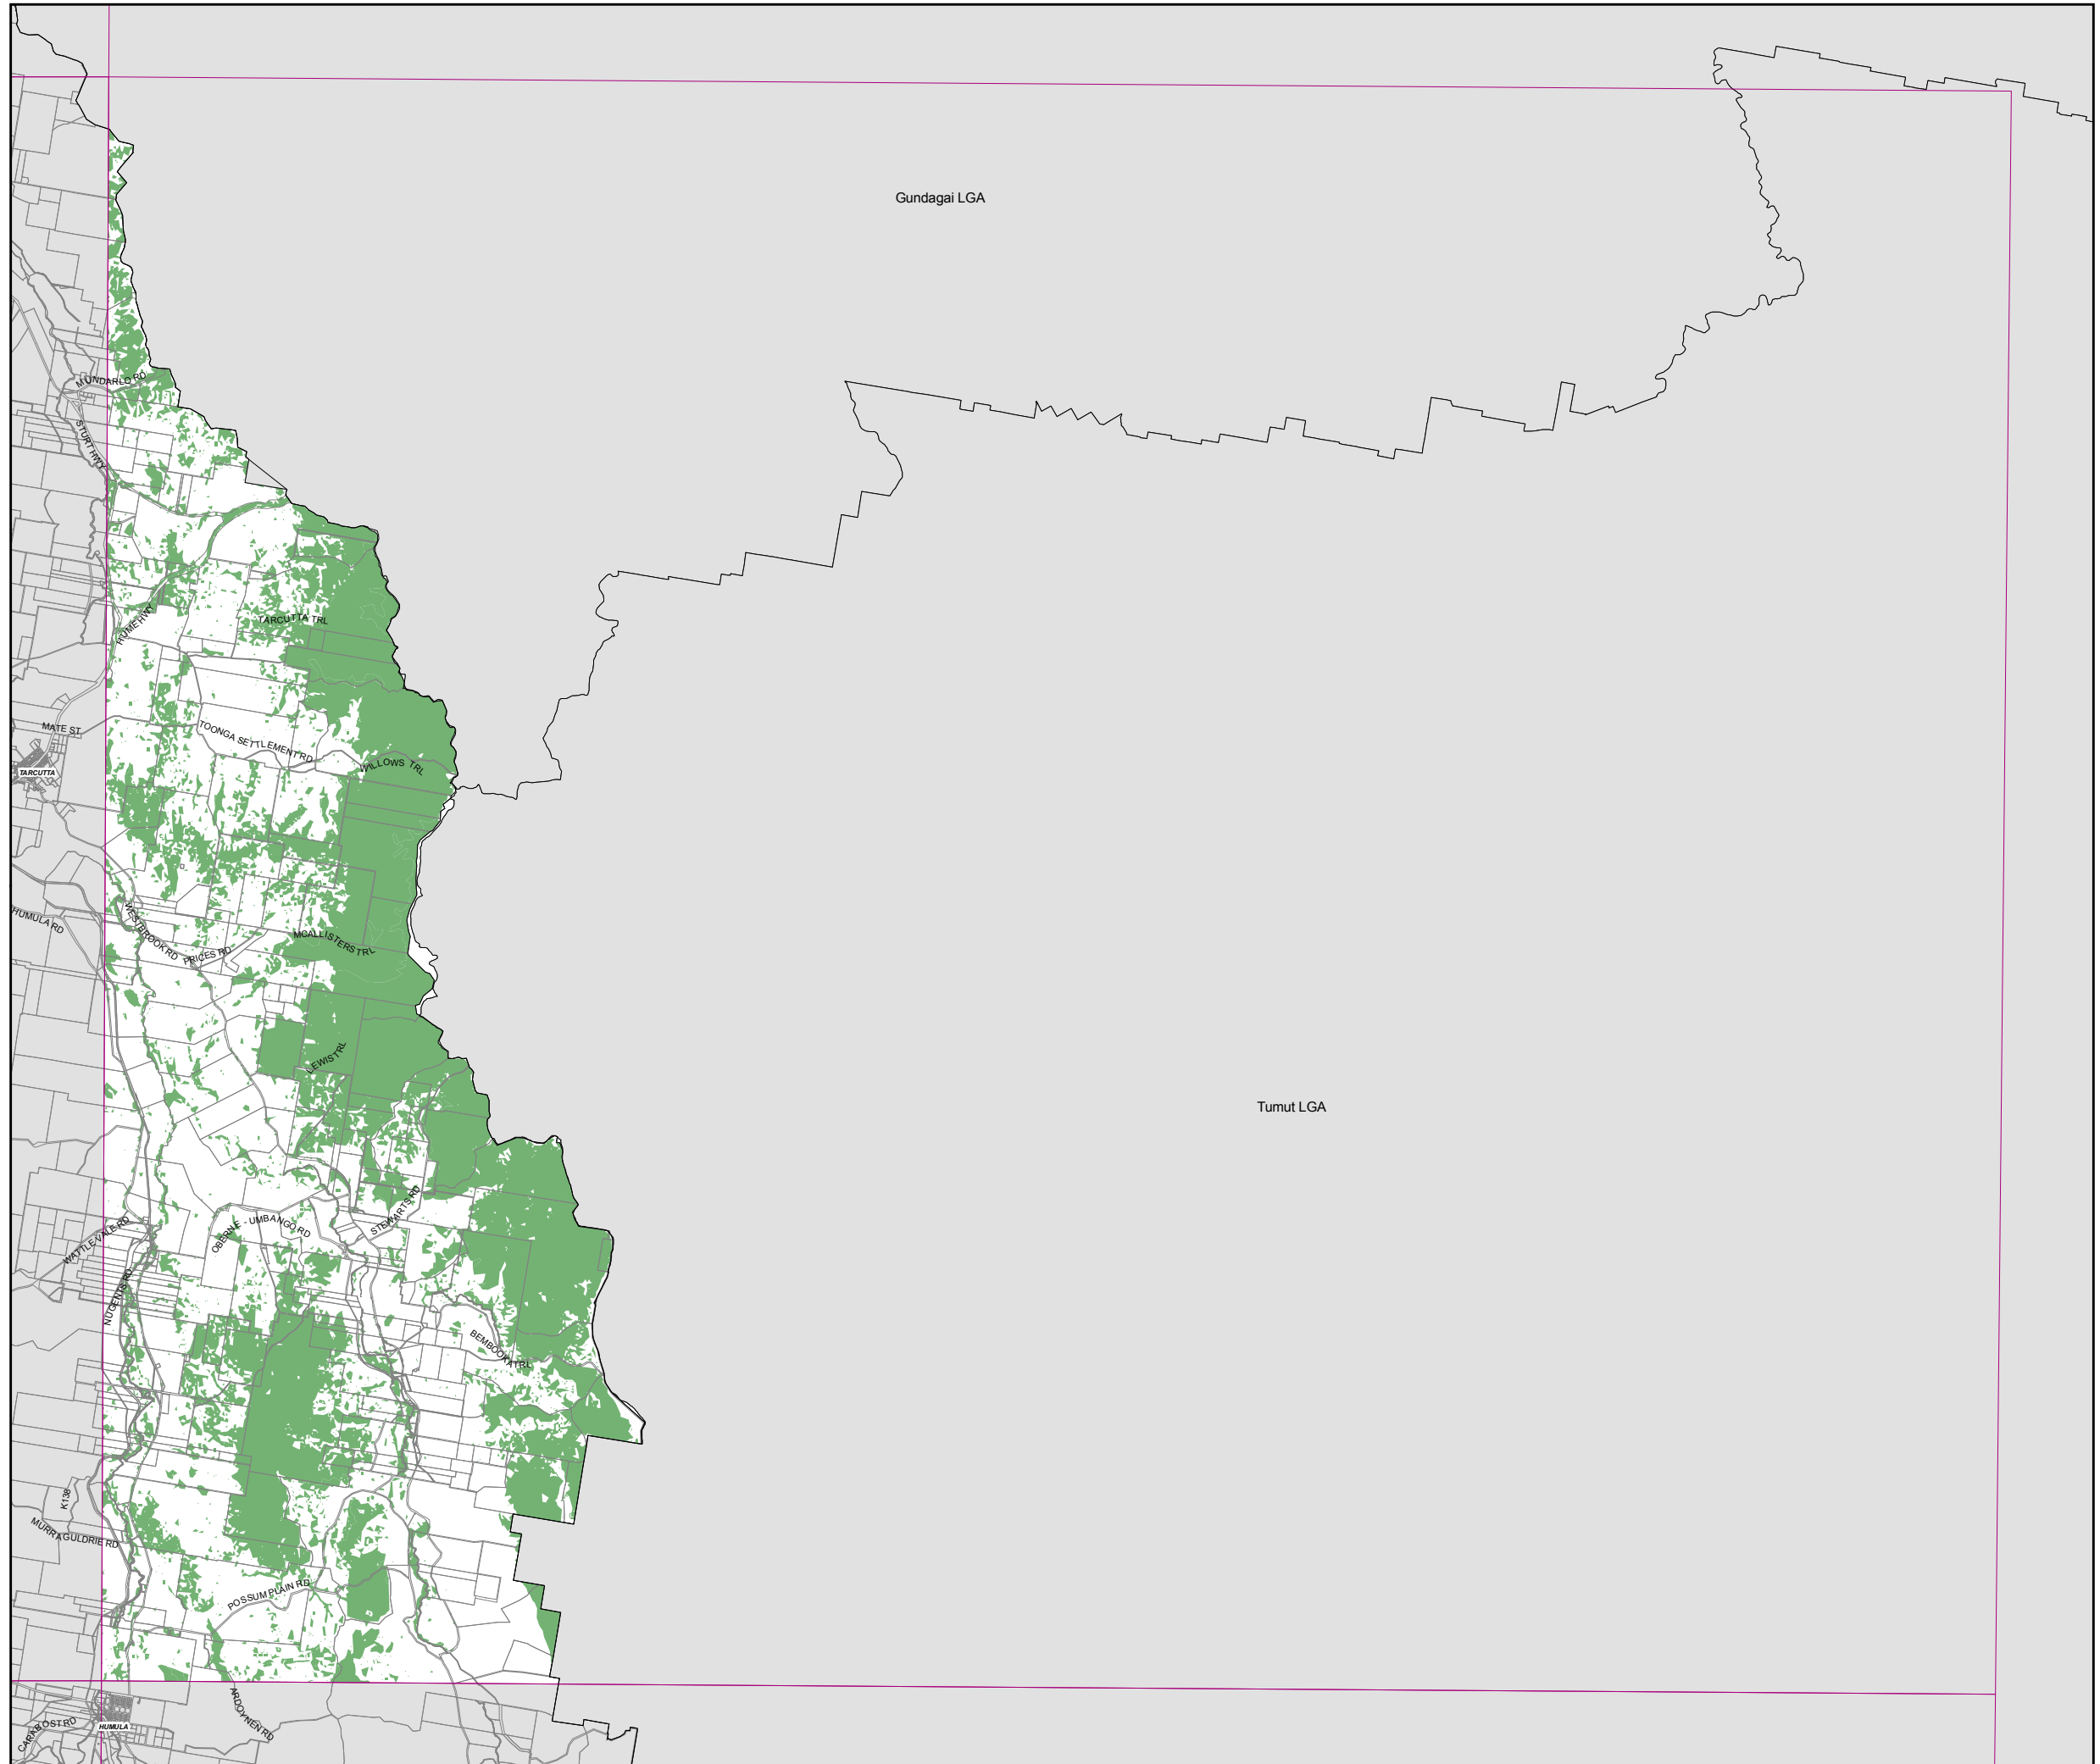

**Wagga Wagga
Local Environmental
Plan 2010**

**Natural Resources Sensitivity
Map - Biodiversity**

- Sheet NRB_006

Sensitive Area

 Biodiversity

Cadastral

 Cadastre 28/01/2010 © WWCC

Projection: GDA 1994
Zone 55
Map identification number:
7750_COM_NRB_006_160_20100625