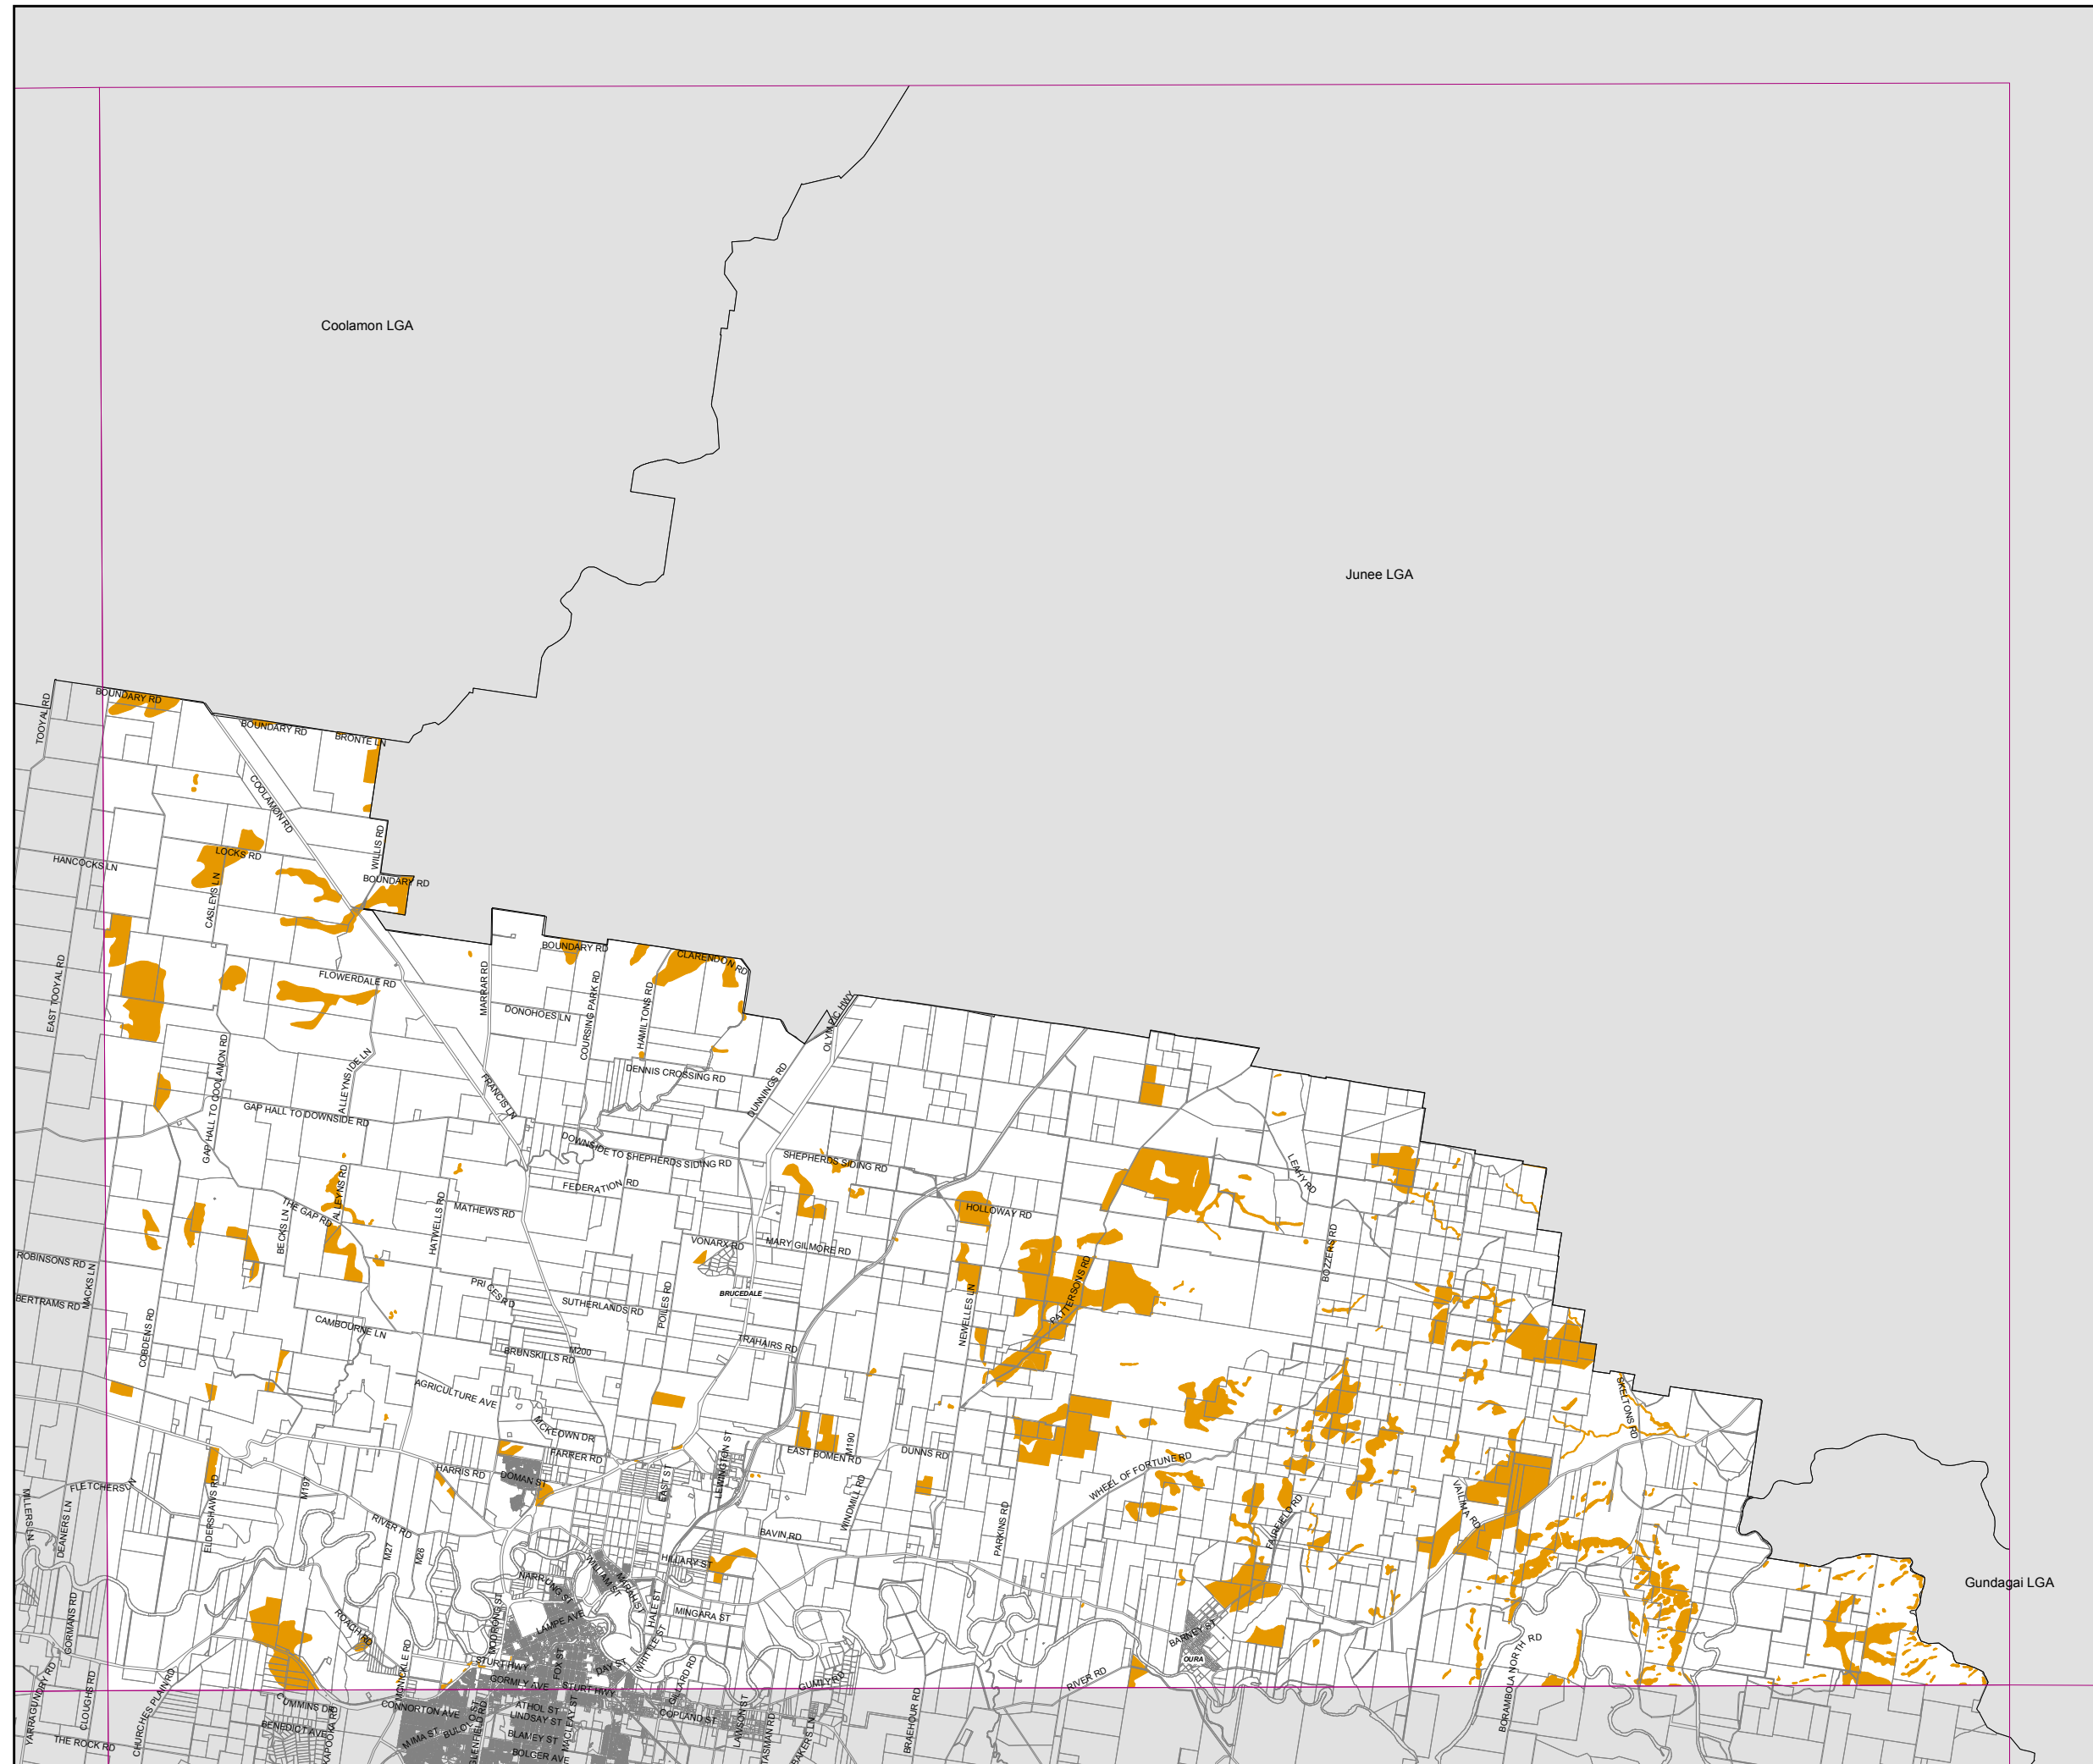

**Wagga Wagga
Local Environmental
Plan 2010**

**Natural Resources Sensitivity
Map - Land**

- Sheet NRL_003

Sensitive Area

Land

Cadastral

Cadastral 28/01/2010 © WWCC

Map identification number:
7750_COM_NRL_003_160_20100625