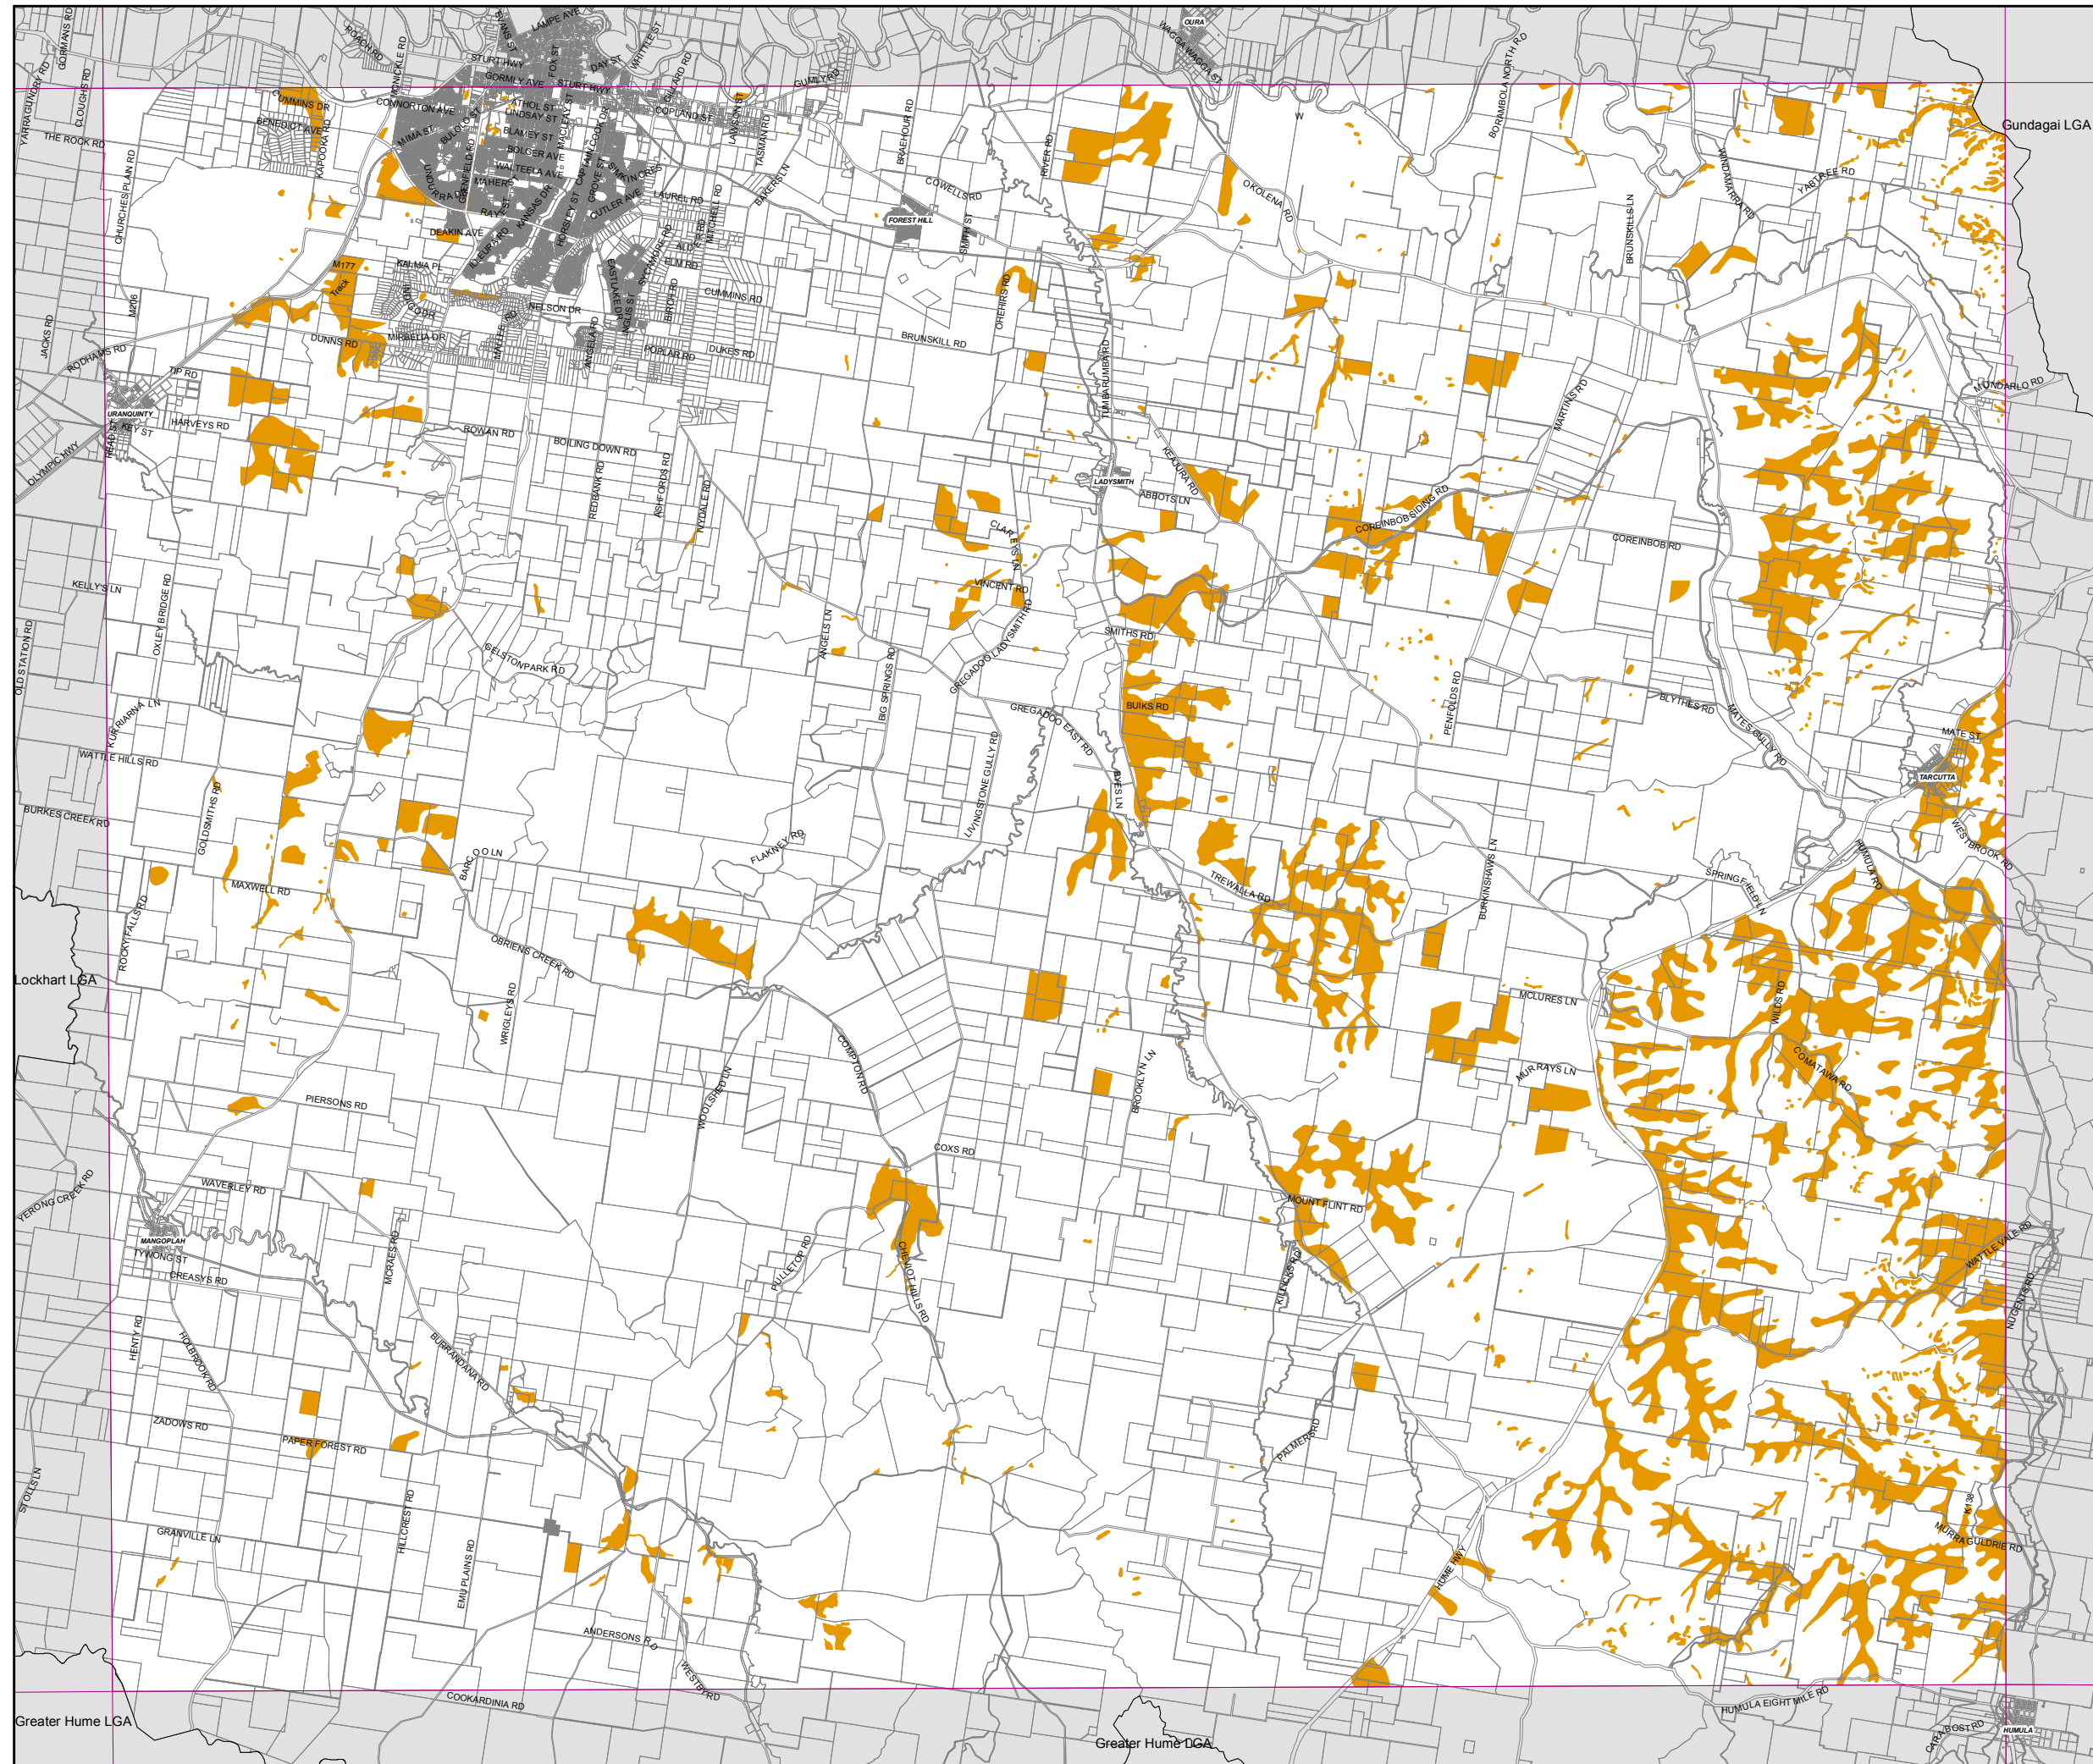

**Wagga Wagga  
Local Environmental  
Plan 2010**

**Natural Resources Sensitivity  
Map - Land**

- Sheet NRL\_004

**Sensitive Area**

Land

**Cadastre**

Cadastre 28/01/2010 © WWCC

Projection: GDA 1994  
Zone 55  
Map identification number:  
7750\_COM\_NRL\_004\_160\_20100625