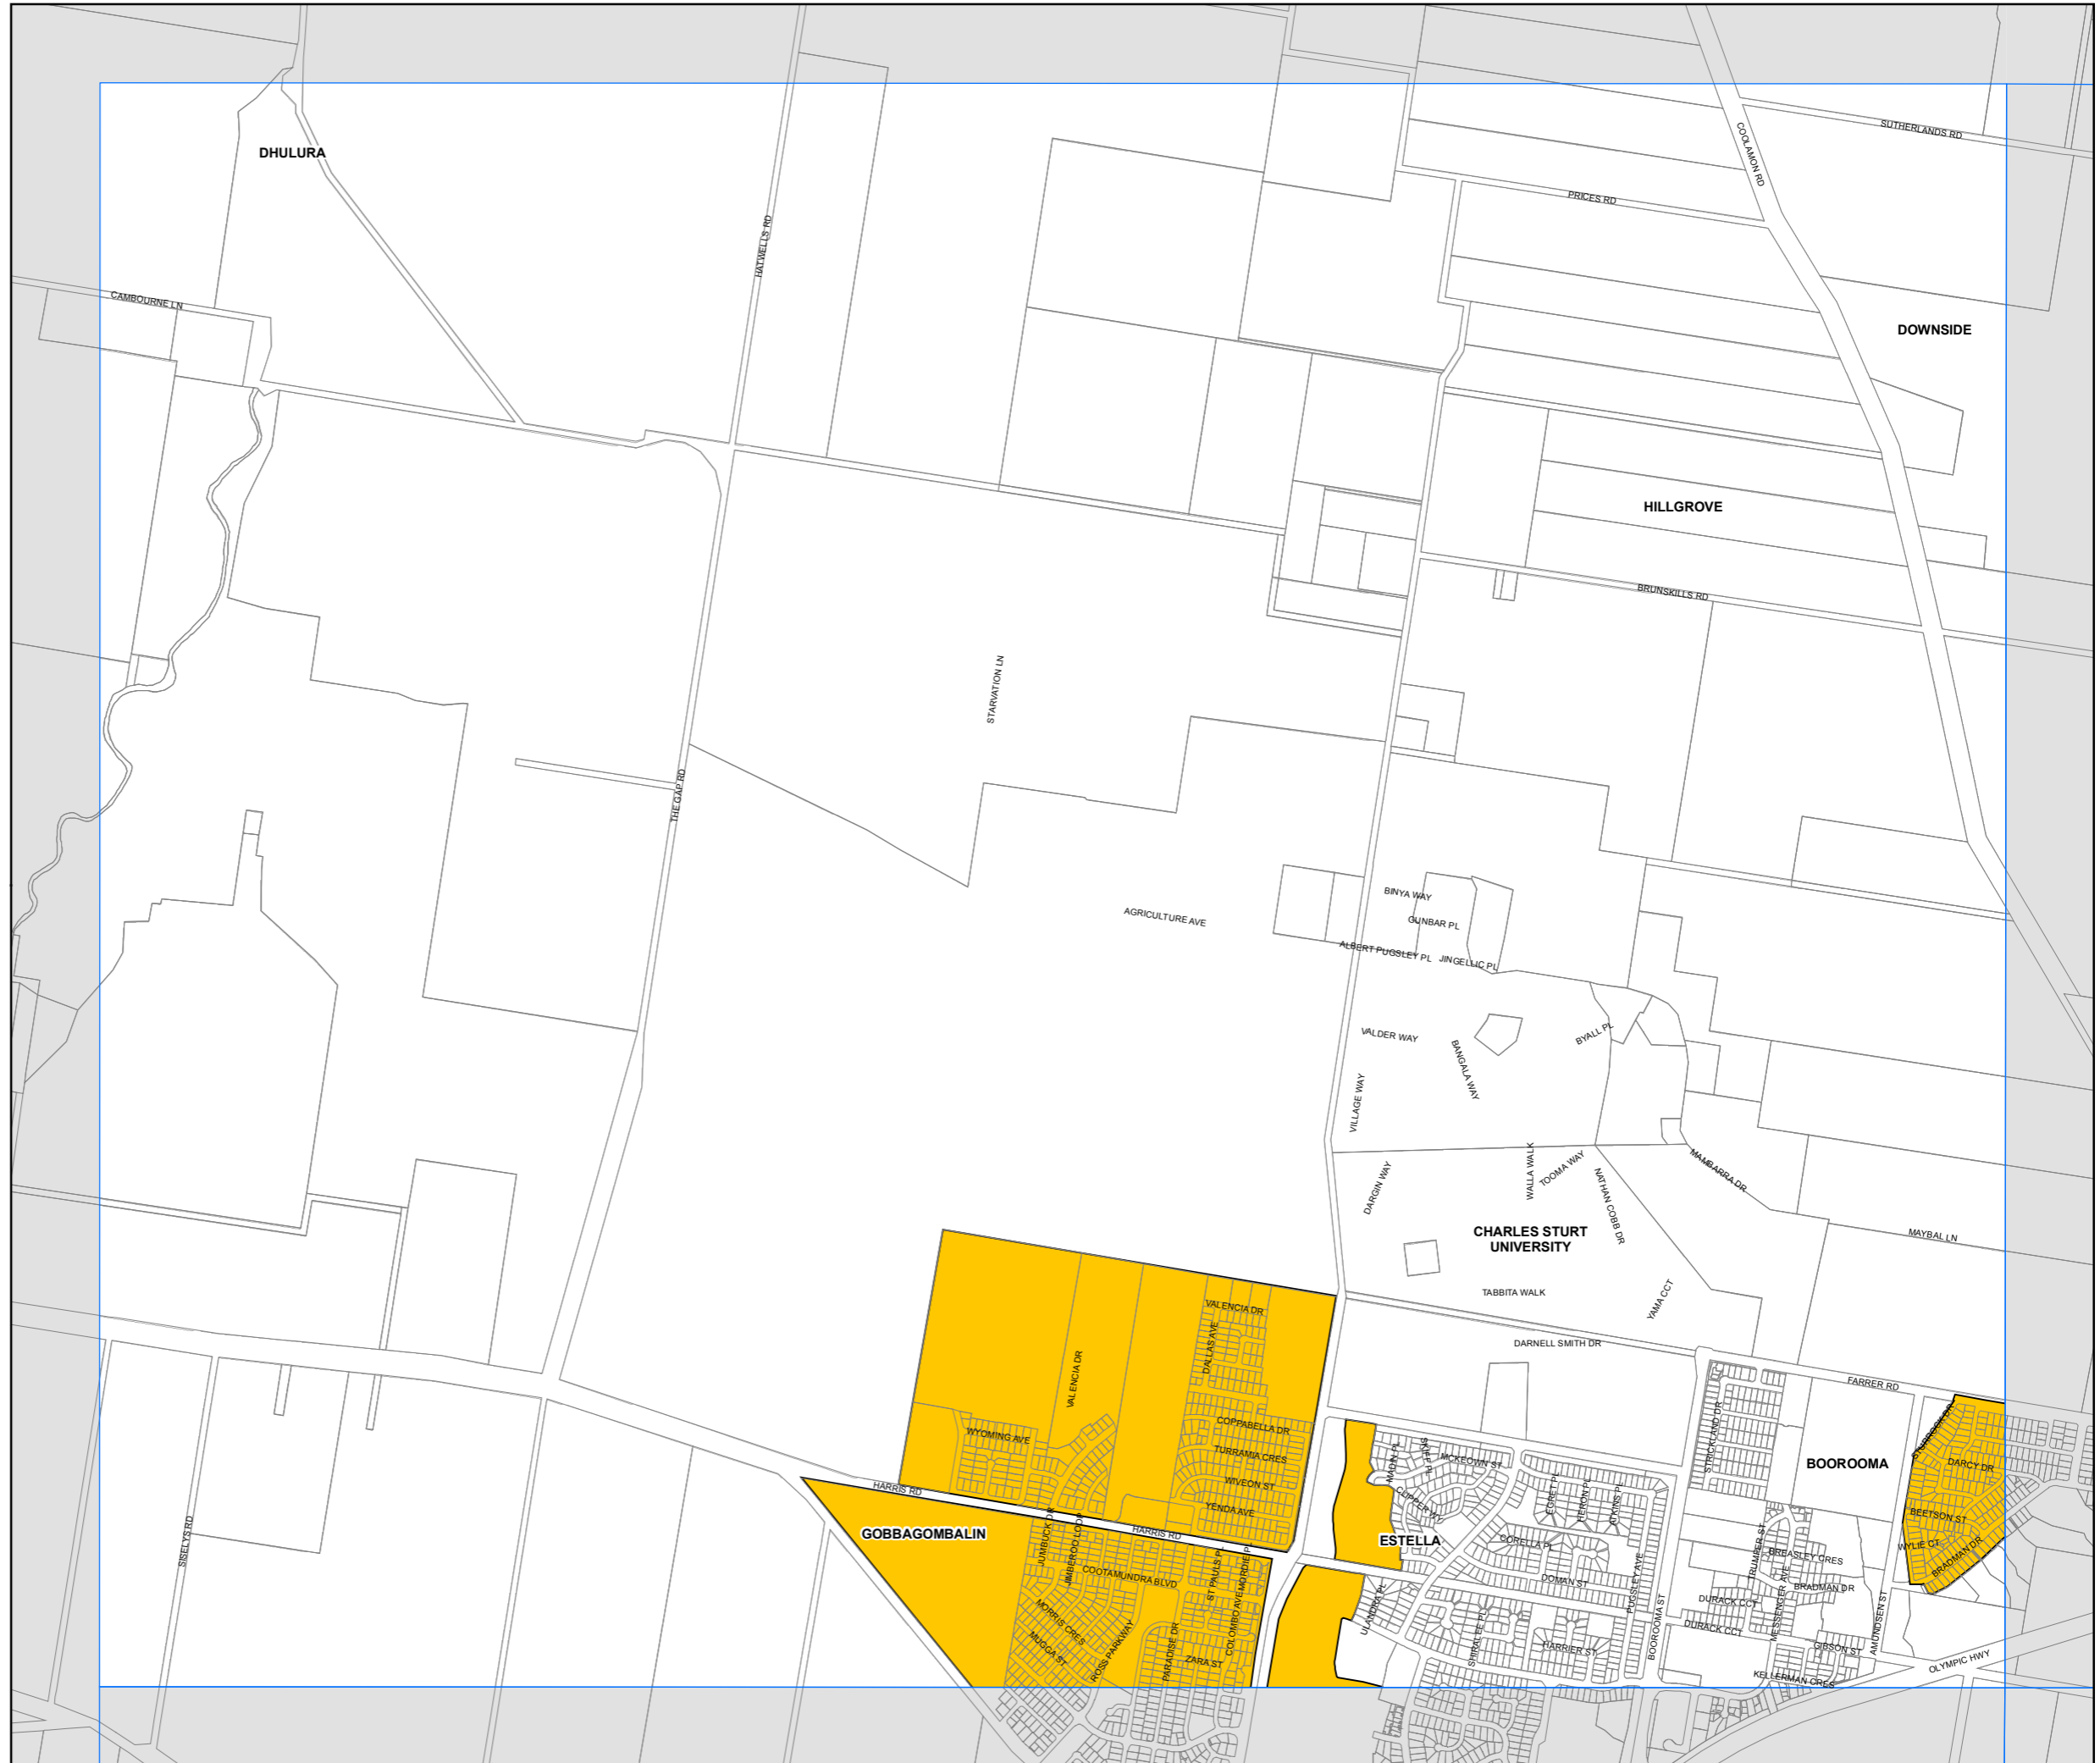

**Wagga Wagga
Local Environmental
Plan 2010**

Urban Release Area Map

- Sheet URA_003A

Urban Release Area

 Urban Release Area

Cadastre

 Cadastre 28/07/2021 © WWCC

0 0.2 0.4 0.6 Kilometres

Scale: 1:20,000 @ A3

Projection: GDA 1994
Zone 55

Map identification number:
7750_COM_URA_003A_020_20210728