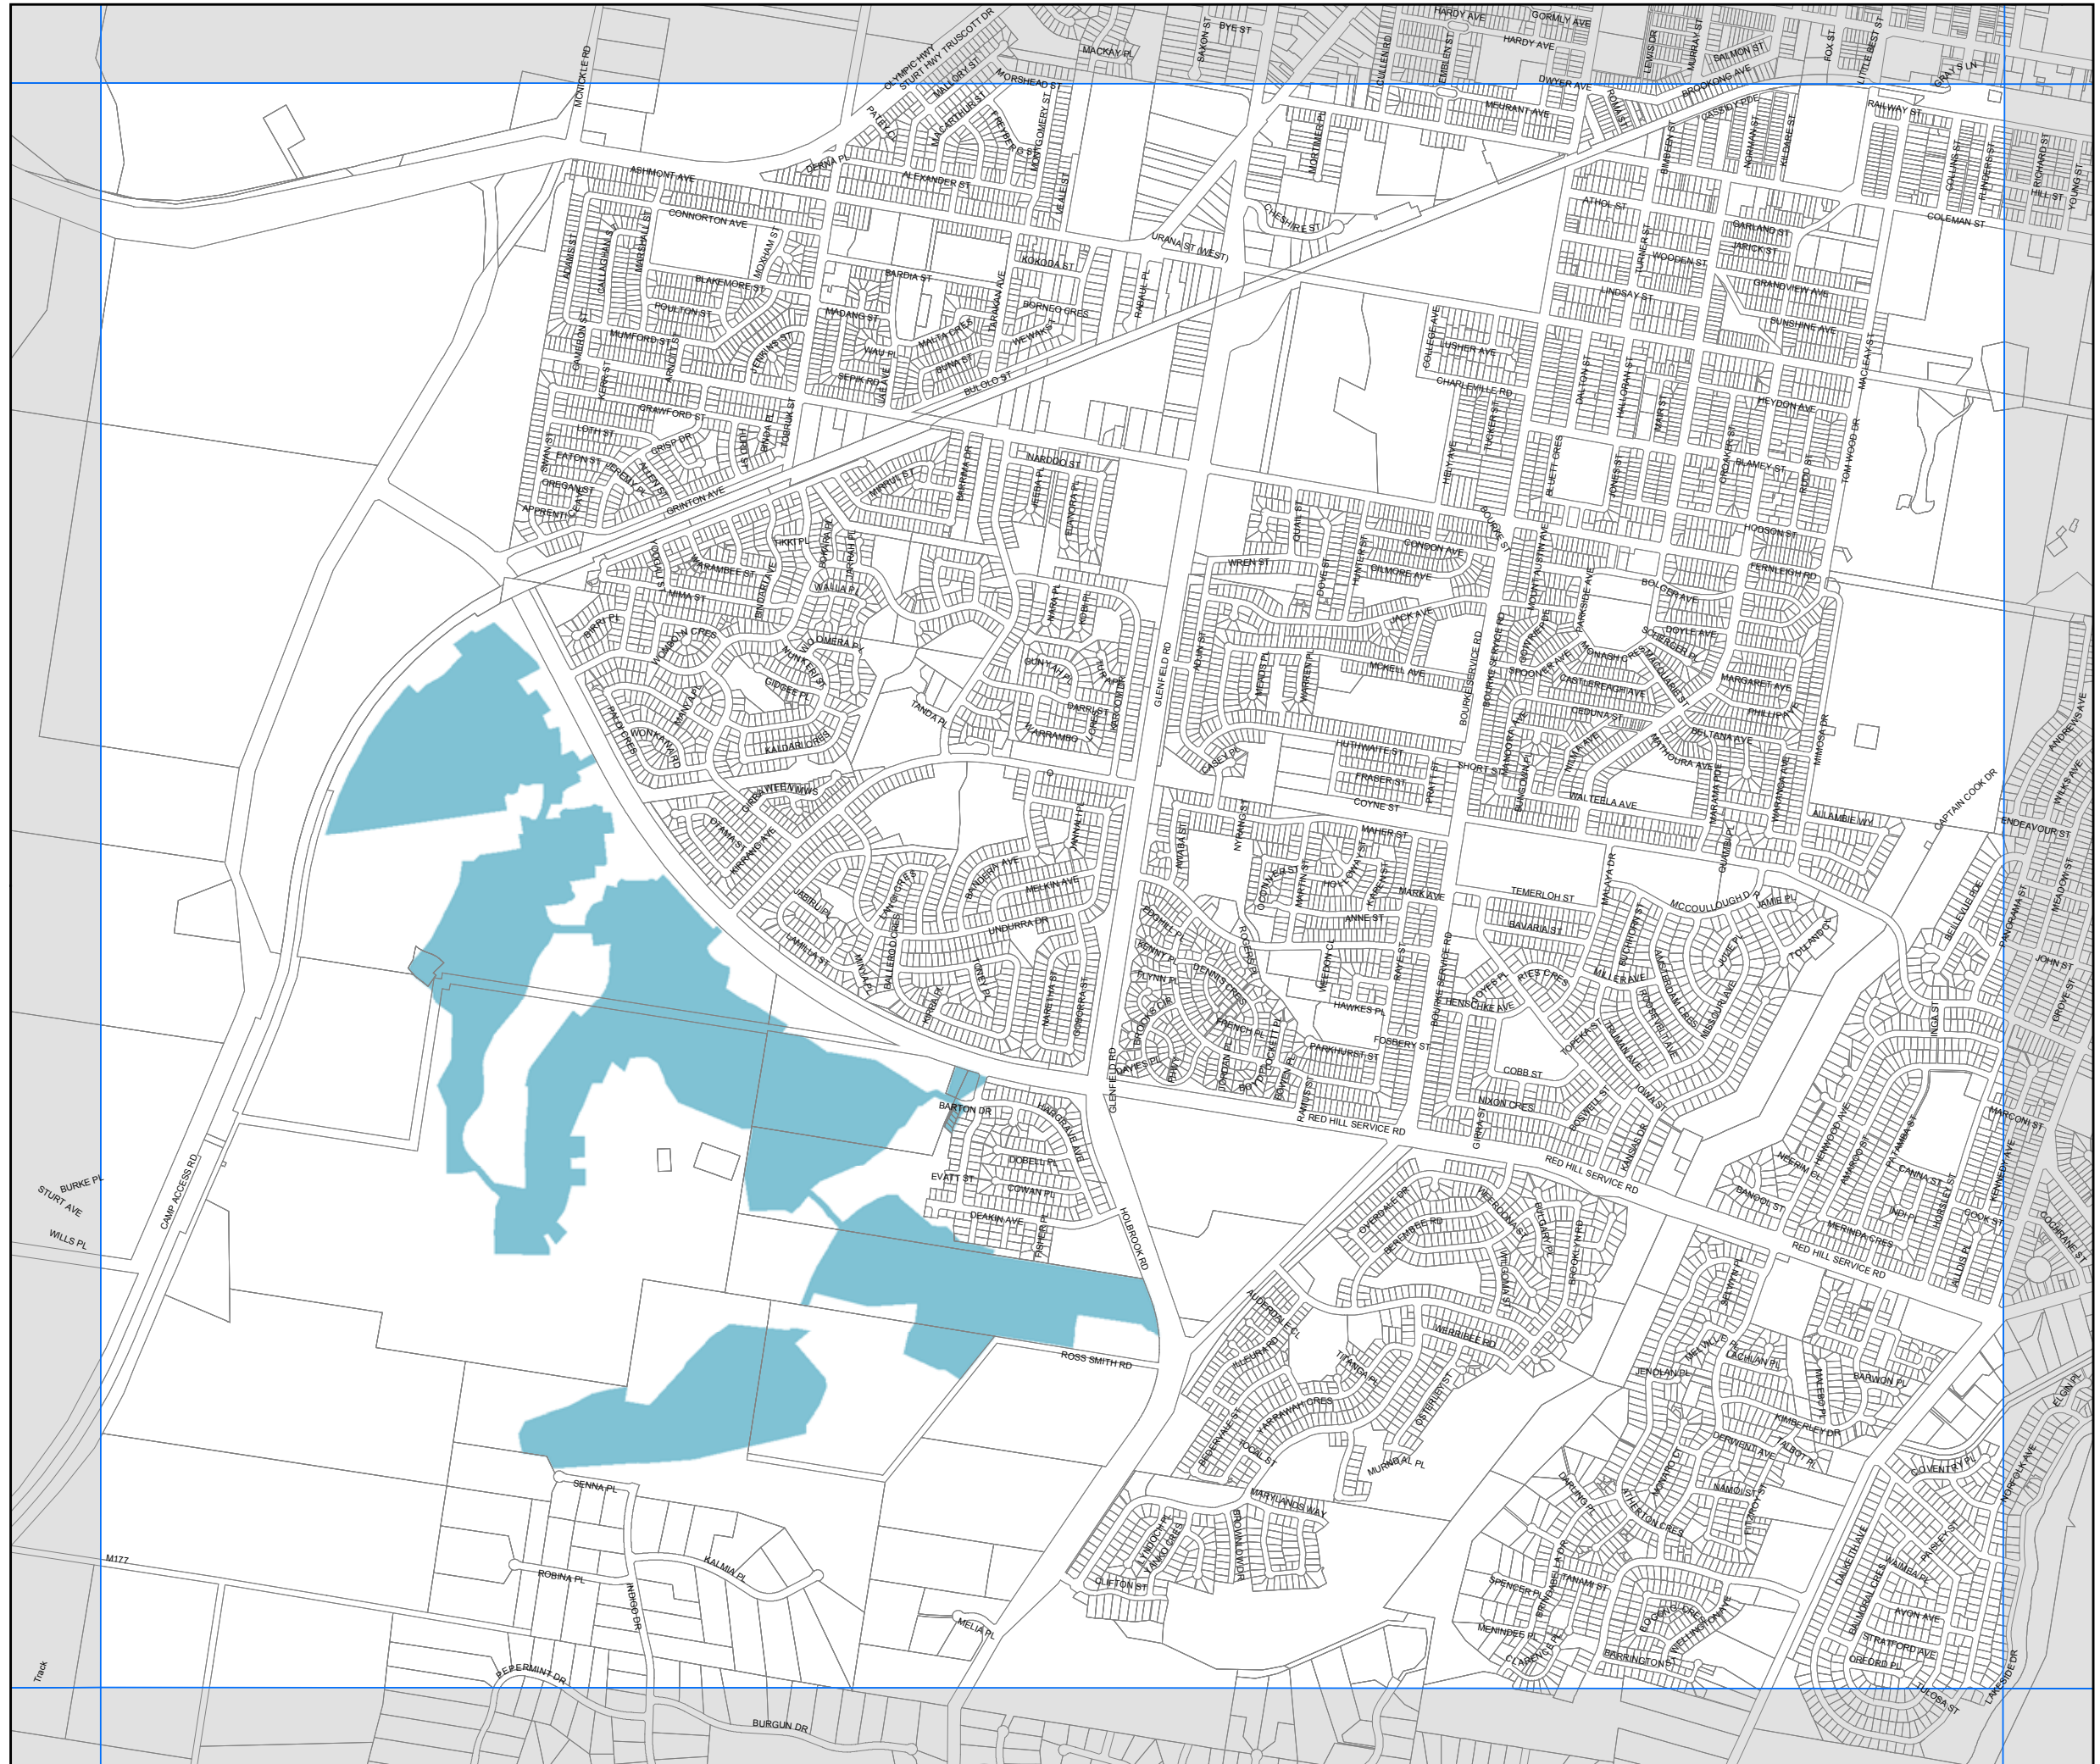

**Wagga Wagga
Local Environmental
Plan 2010**

Urban Release Area Map

- Sheet URA_004A

Legend

 Urban Release Area

Cadastre

 Cadastre 28/01/2010 © WWCC

0 0.2 0.4 0.6 Kilometres

Scale: 1:20000 @ A3

Projection: GDA 1994
Zone 55

Map identification number:
7750_COM_URA_004A_020_20100625