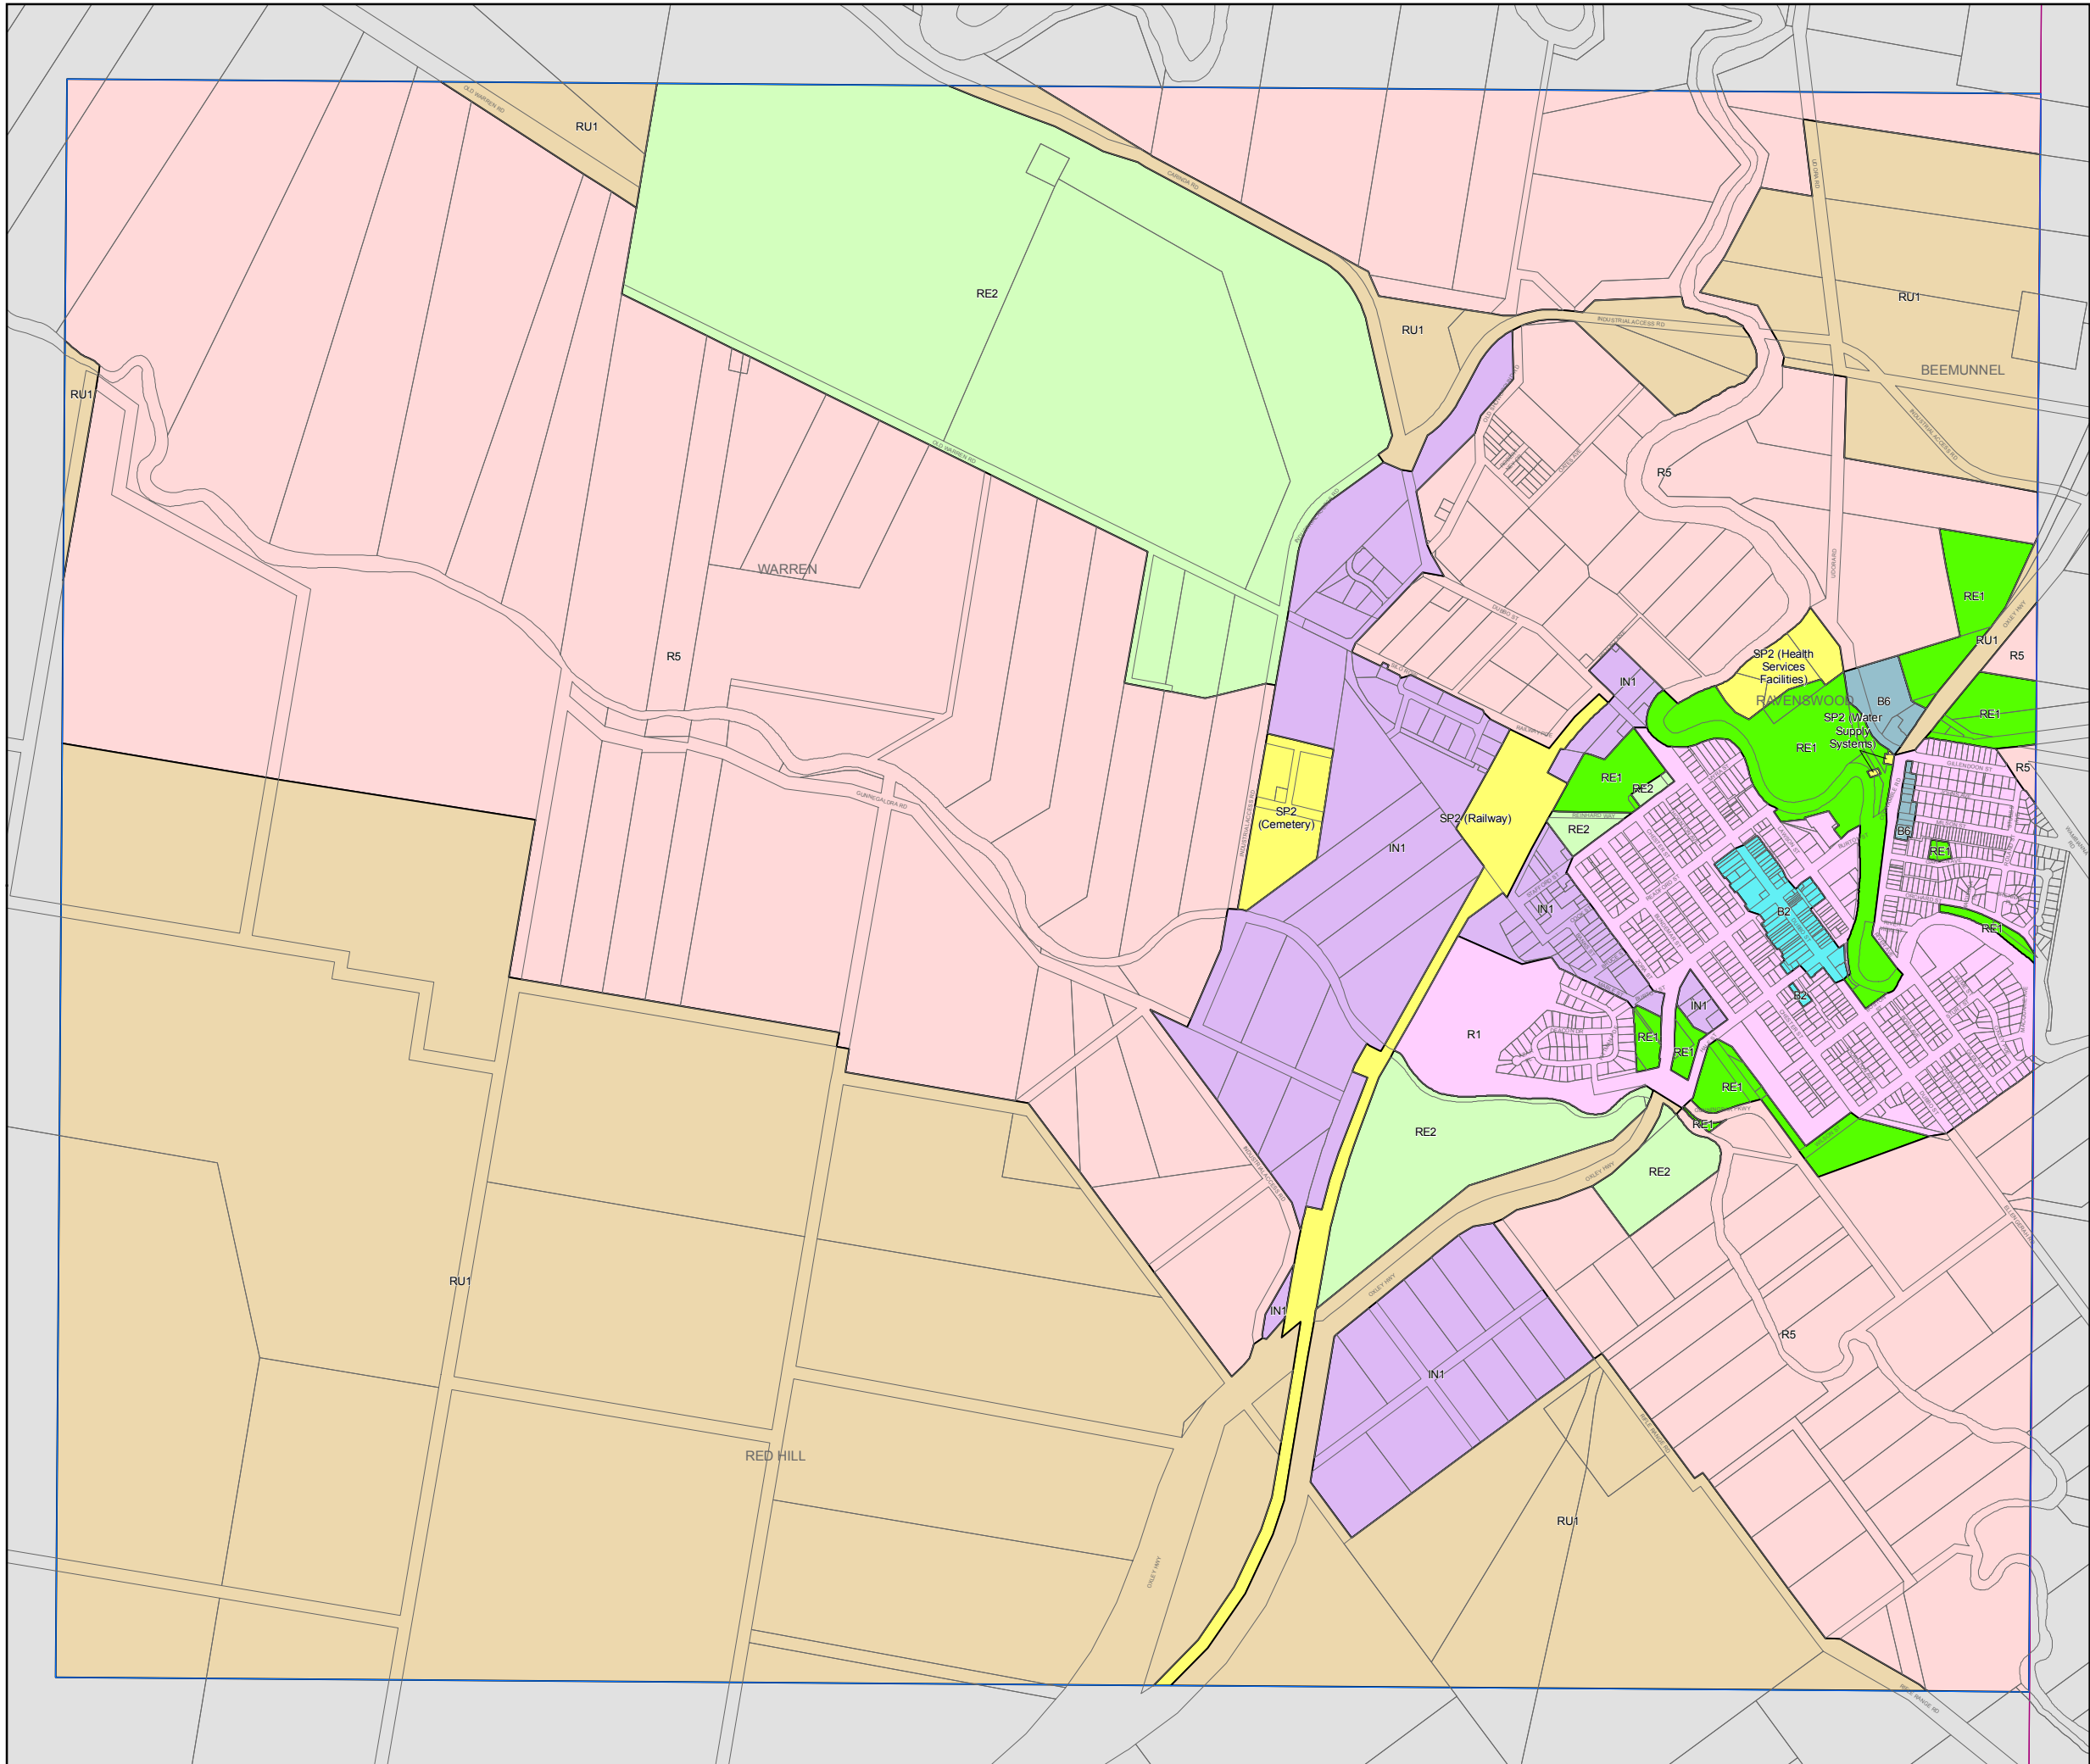

Warren Local Environmental Plan 2012

Land Zoning Map - Sheet LZN_007A

Zone

- B2 Local Centre
- B6 Enterprise Corridor
- E1 National Parks and Nature Reserves
- IN1 General Industrial
- R1 General Residential
- R5 Large Lot Residential
- RE1 Public Recreation
- RE2 Private Recreation
- RU1 Primary Production
- RU3 Forestry
- RU5 Village
- RU6 Transition
- SP2 Infrastructure

Cadastral

Cadastral 11/08/2011 © Land and Property Information (LPI)

0 200 400 600 800 Metres

Scale: 1:20,000 @ A3

Projection: GDA 1994
MGA Zone 55

Map identification number:

7950_COM_LZN_007A_020_20120308