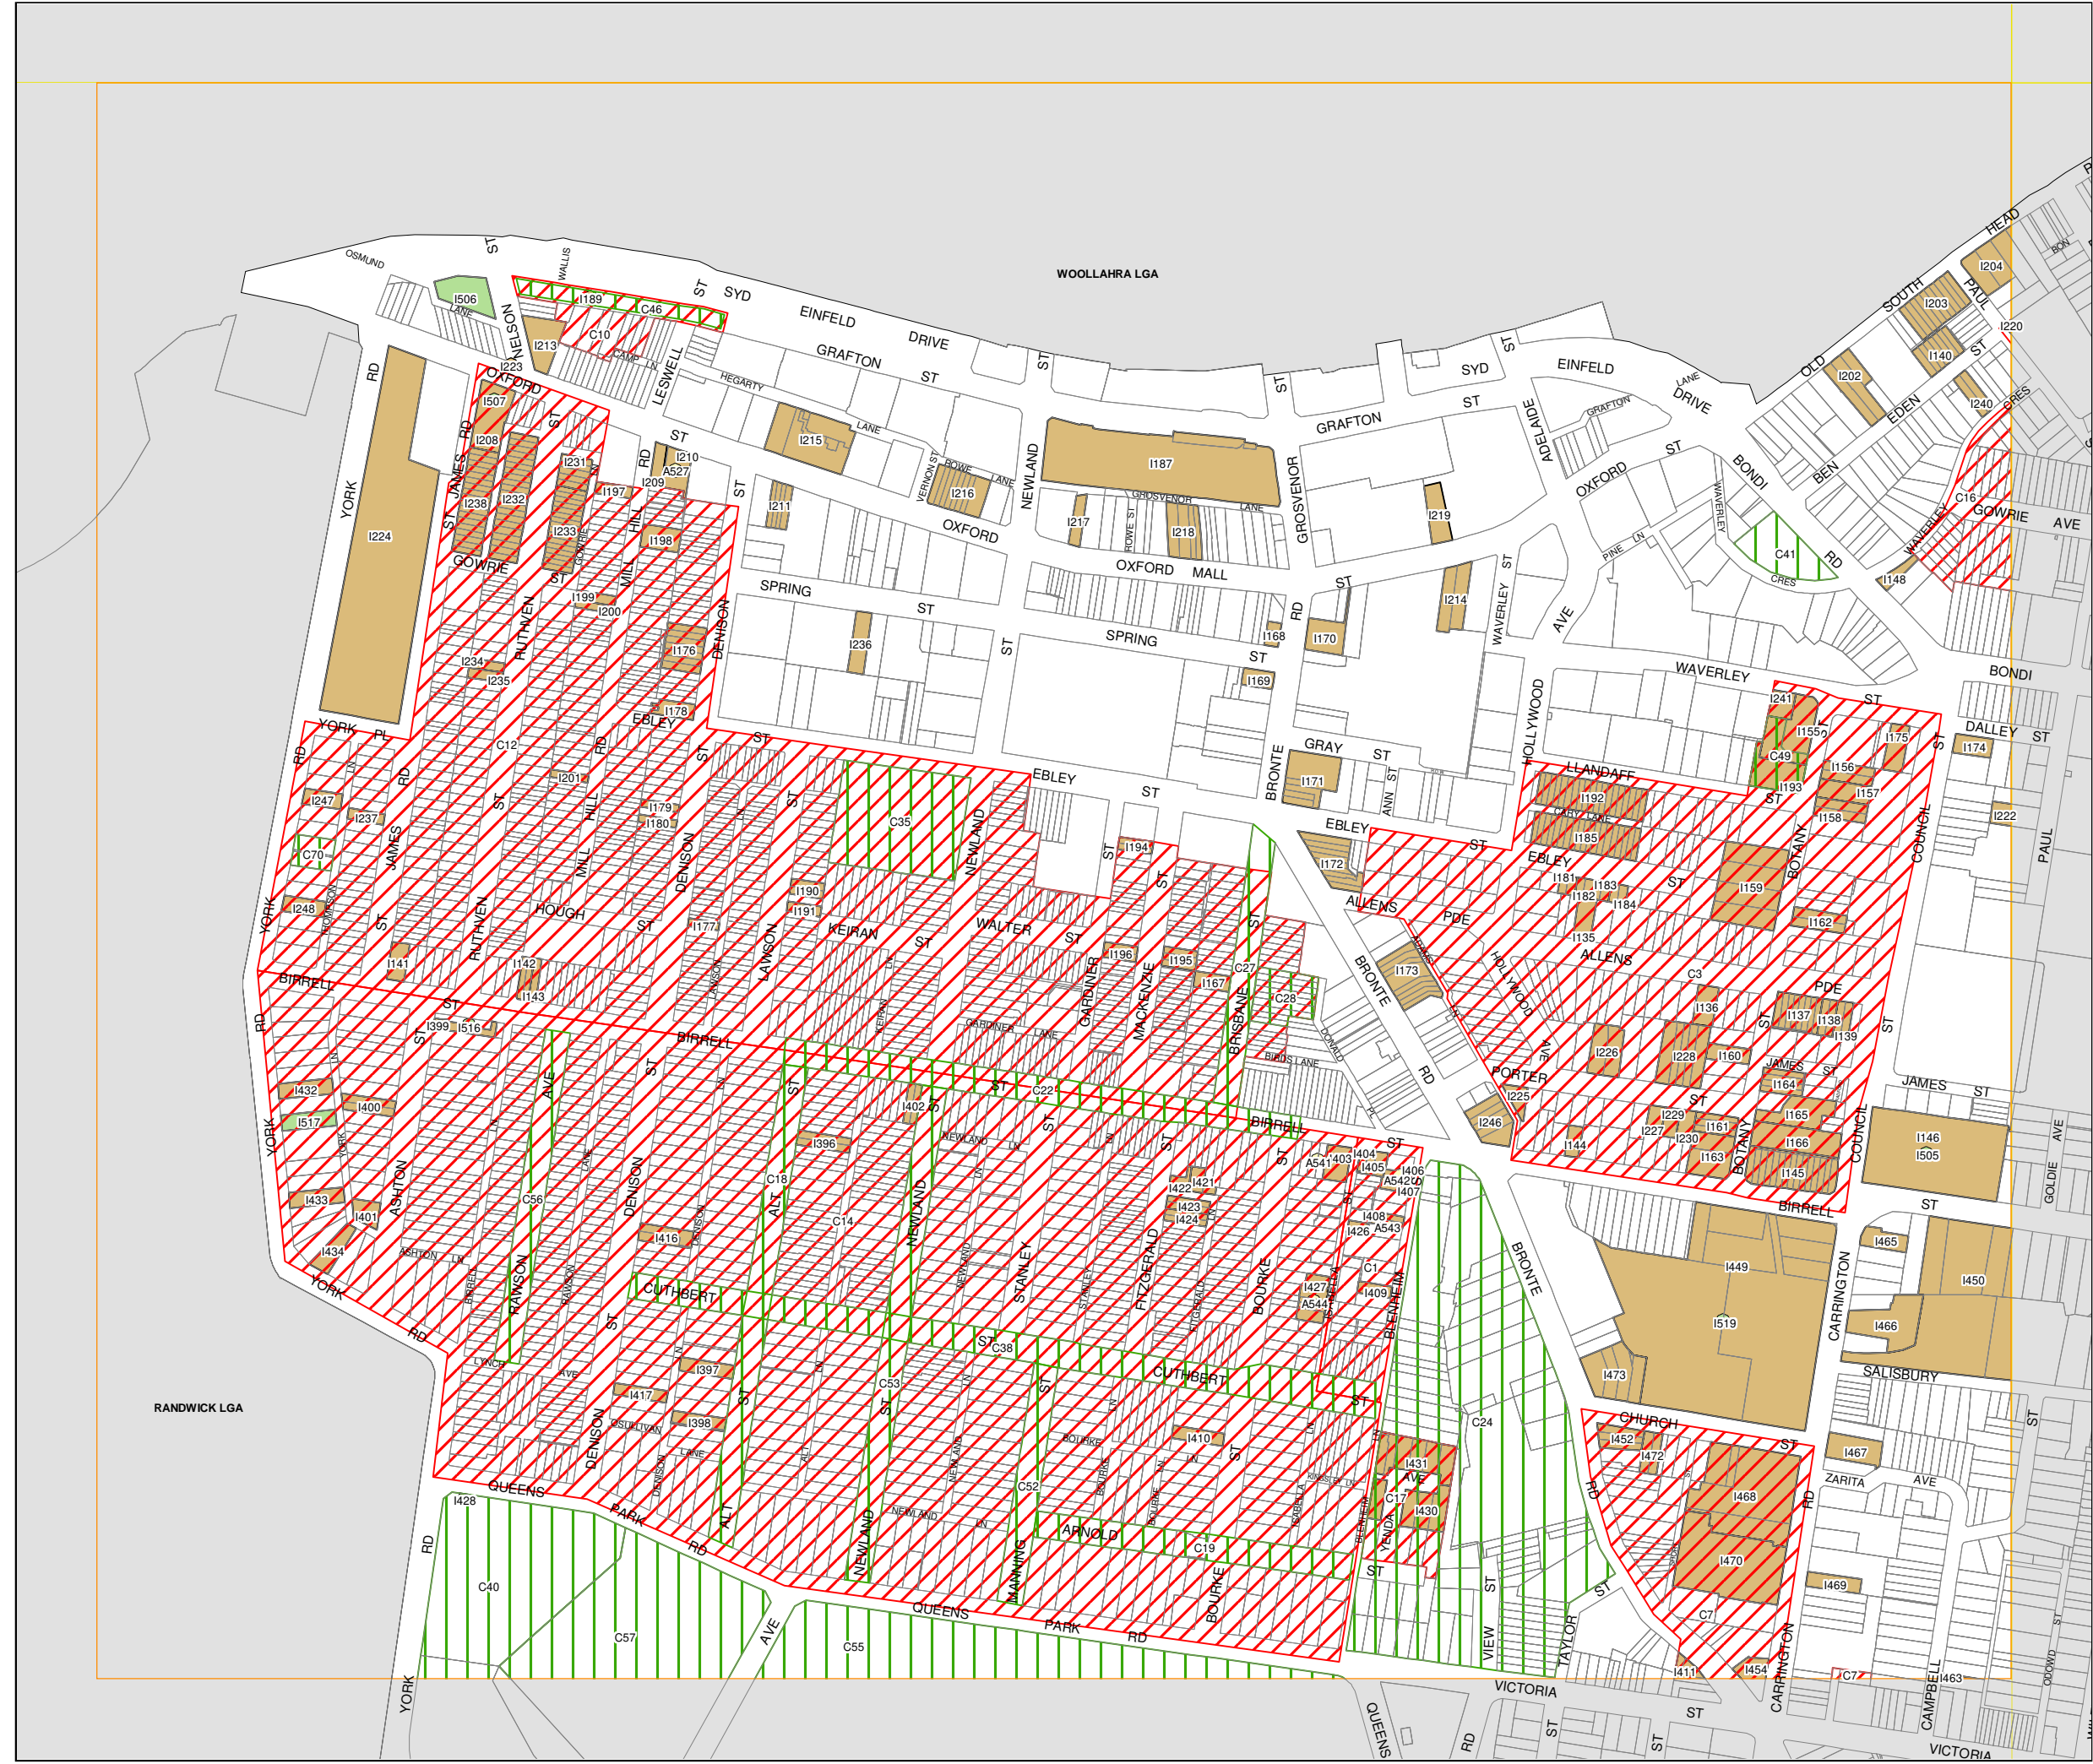

Waverley Local Environmental Plan 2012

Heritage Map - Sheet HER_001A

Heritage

-  Conservation Area - General
-  Conservation Area - Landscape
-  Item - General
-  Aboriginal Object
-  Item - Archaeological
-  Item - Landscape

Cadastre

-  Cadastre 17/09/2019 © Waverley Council

Projection: GDA 1994
MGA Zone 56

Map Identification Number:
8050_COM_HER_001A_005_20190917