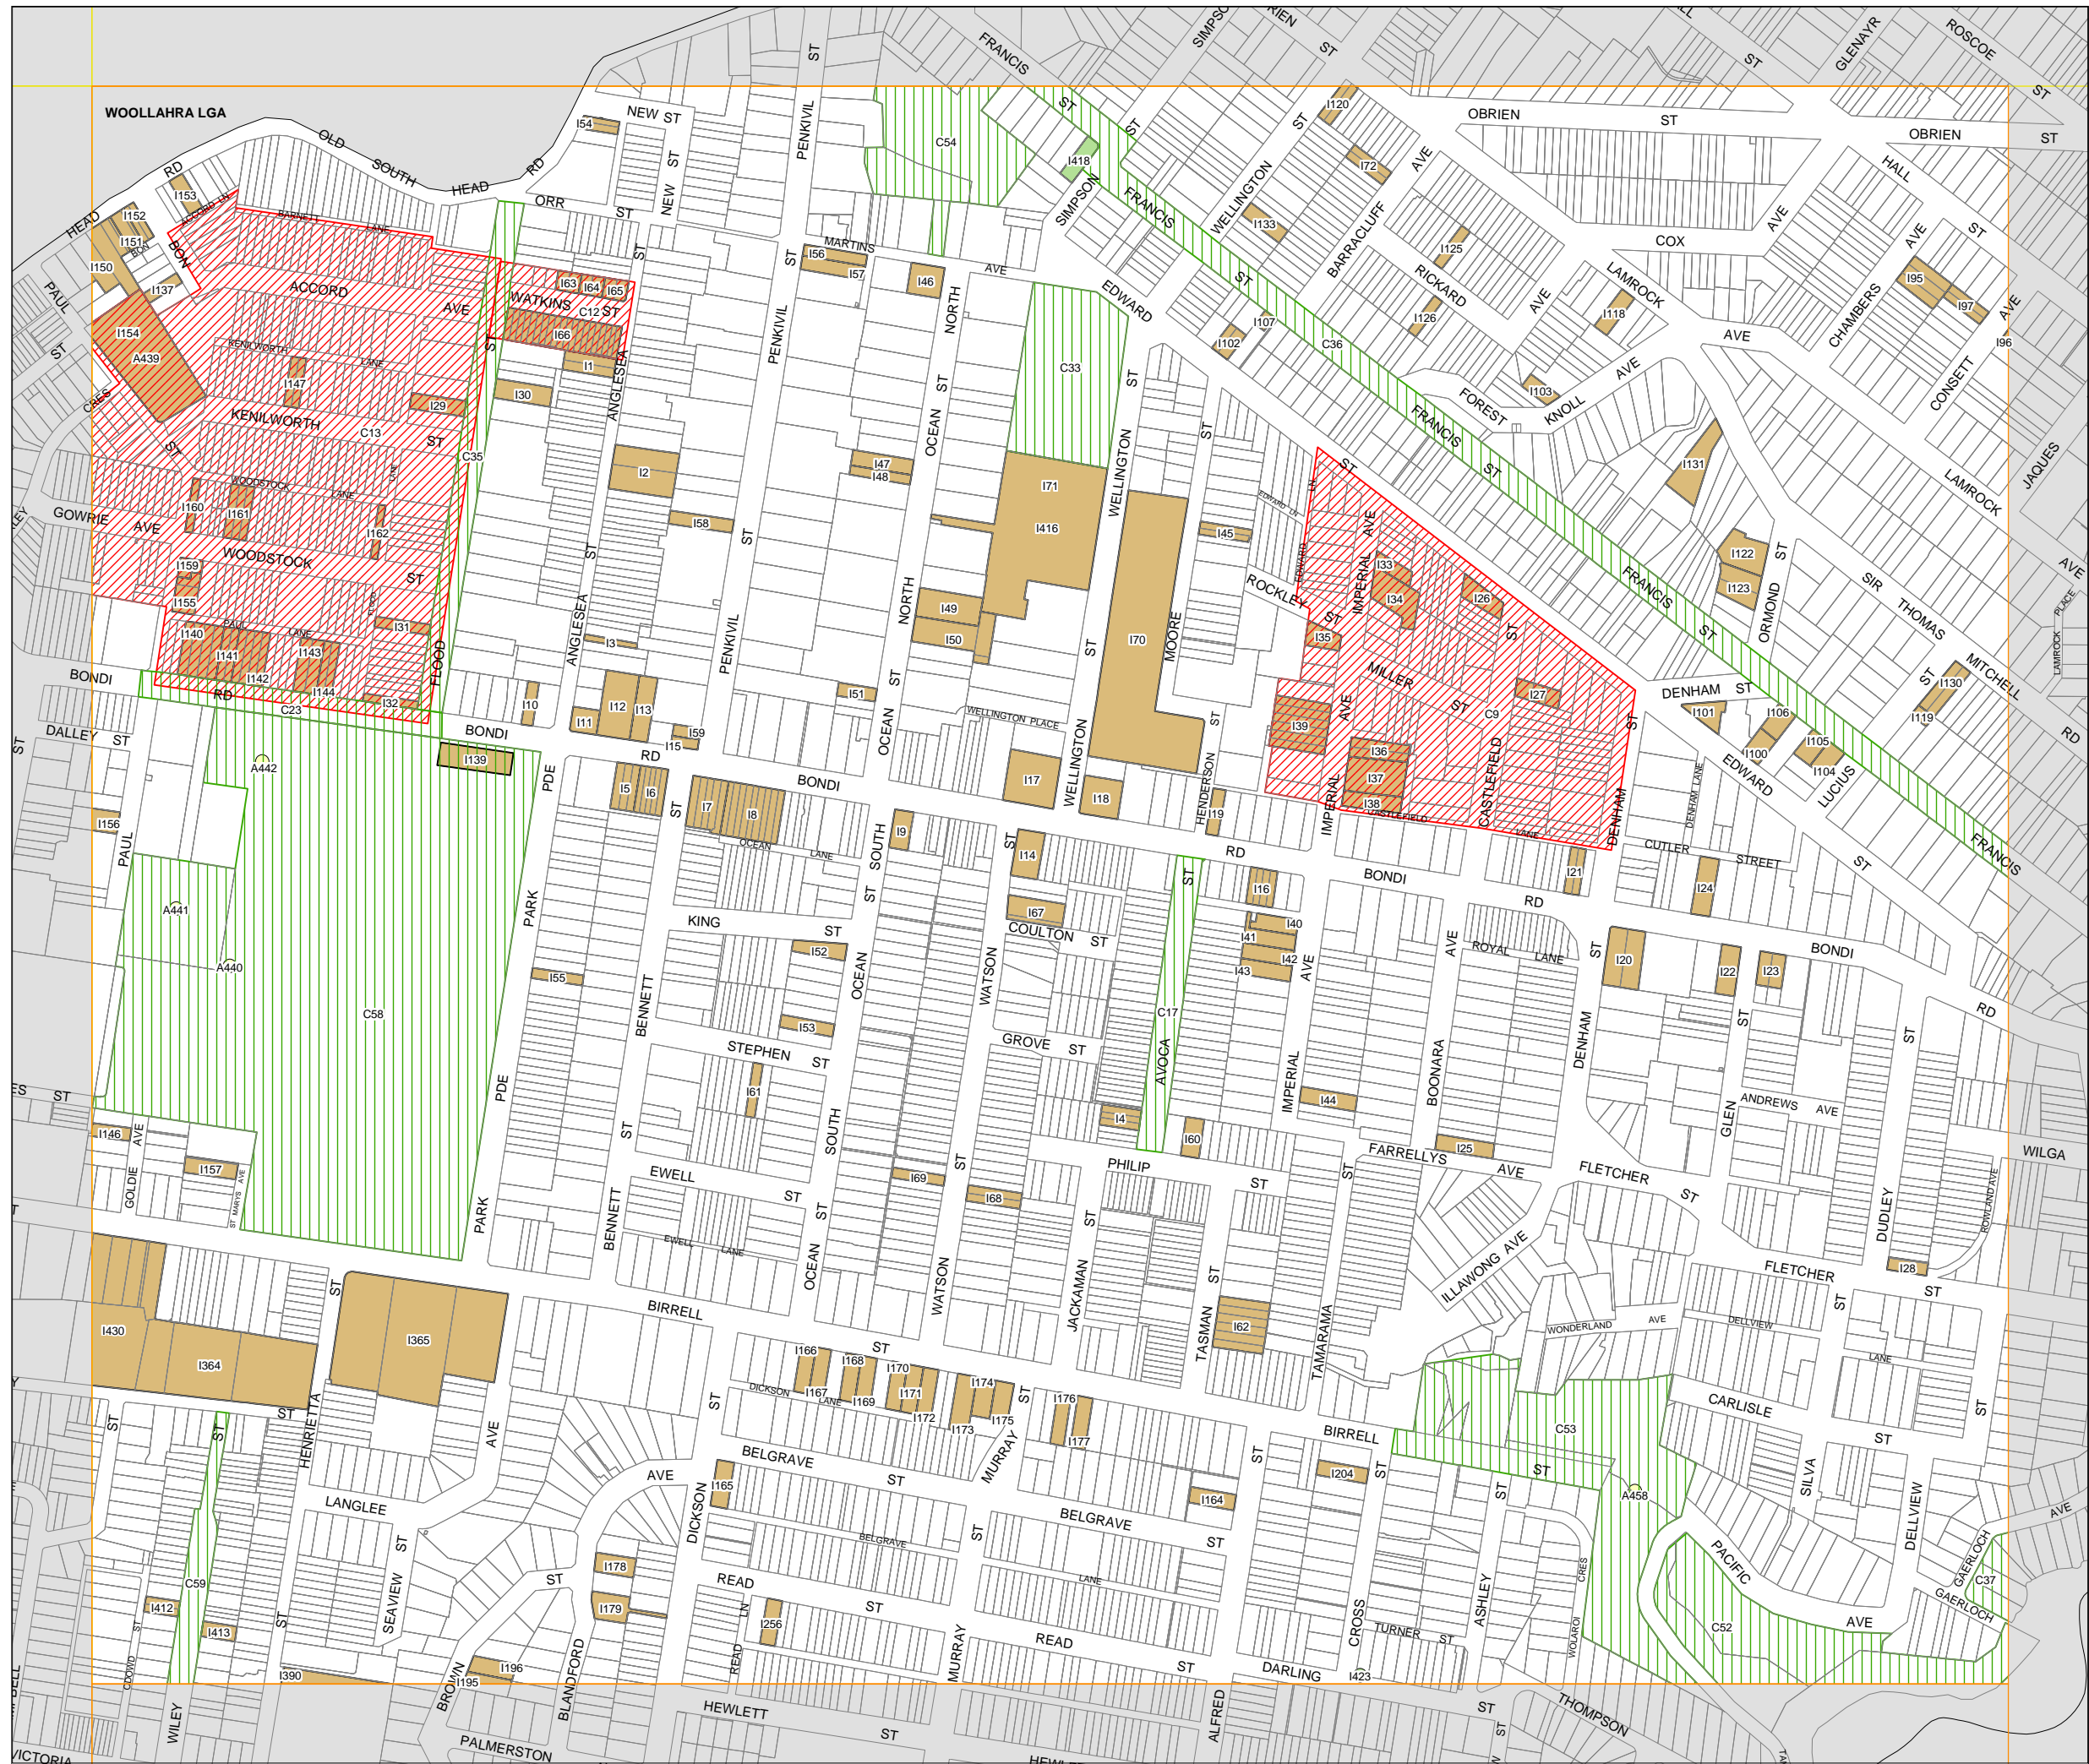

Waverley Local Environmental Plan 1996

Heritage Map - Sheet HER_004A

Heritage

-  Conservation Area - General
-  Conservation Area - Landscape
-  Item - General
-  Item - Archaeological
-  Item - Landscape

Cadastre

-  Cadastre 11/04/2011 © Waverley Council

Projection: GDA 1994
MGA Zone 56

Scale: 1:5,000 @ A3

Map Identification Number:

8050_COM_HER_004A_005_20110826