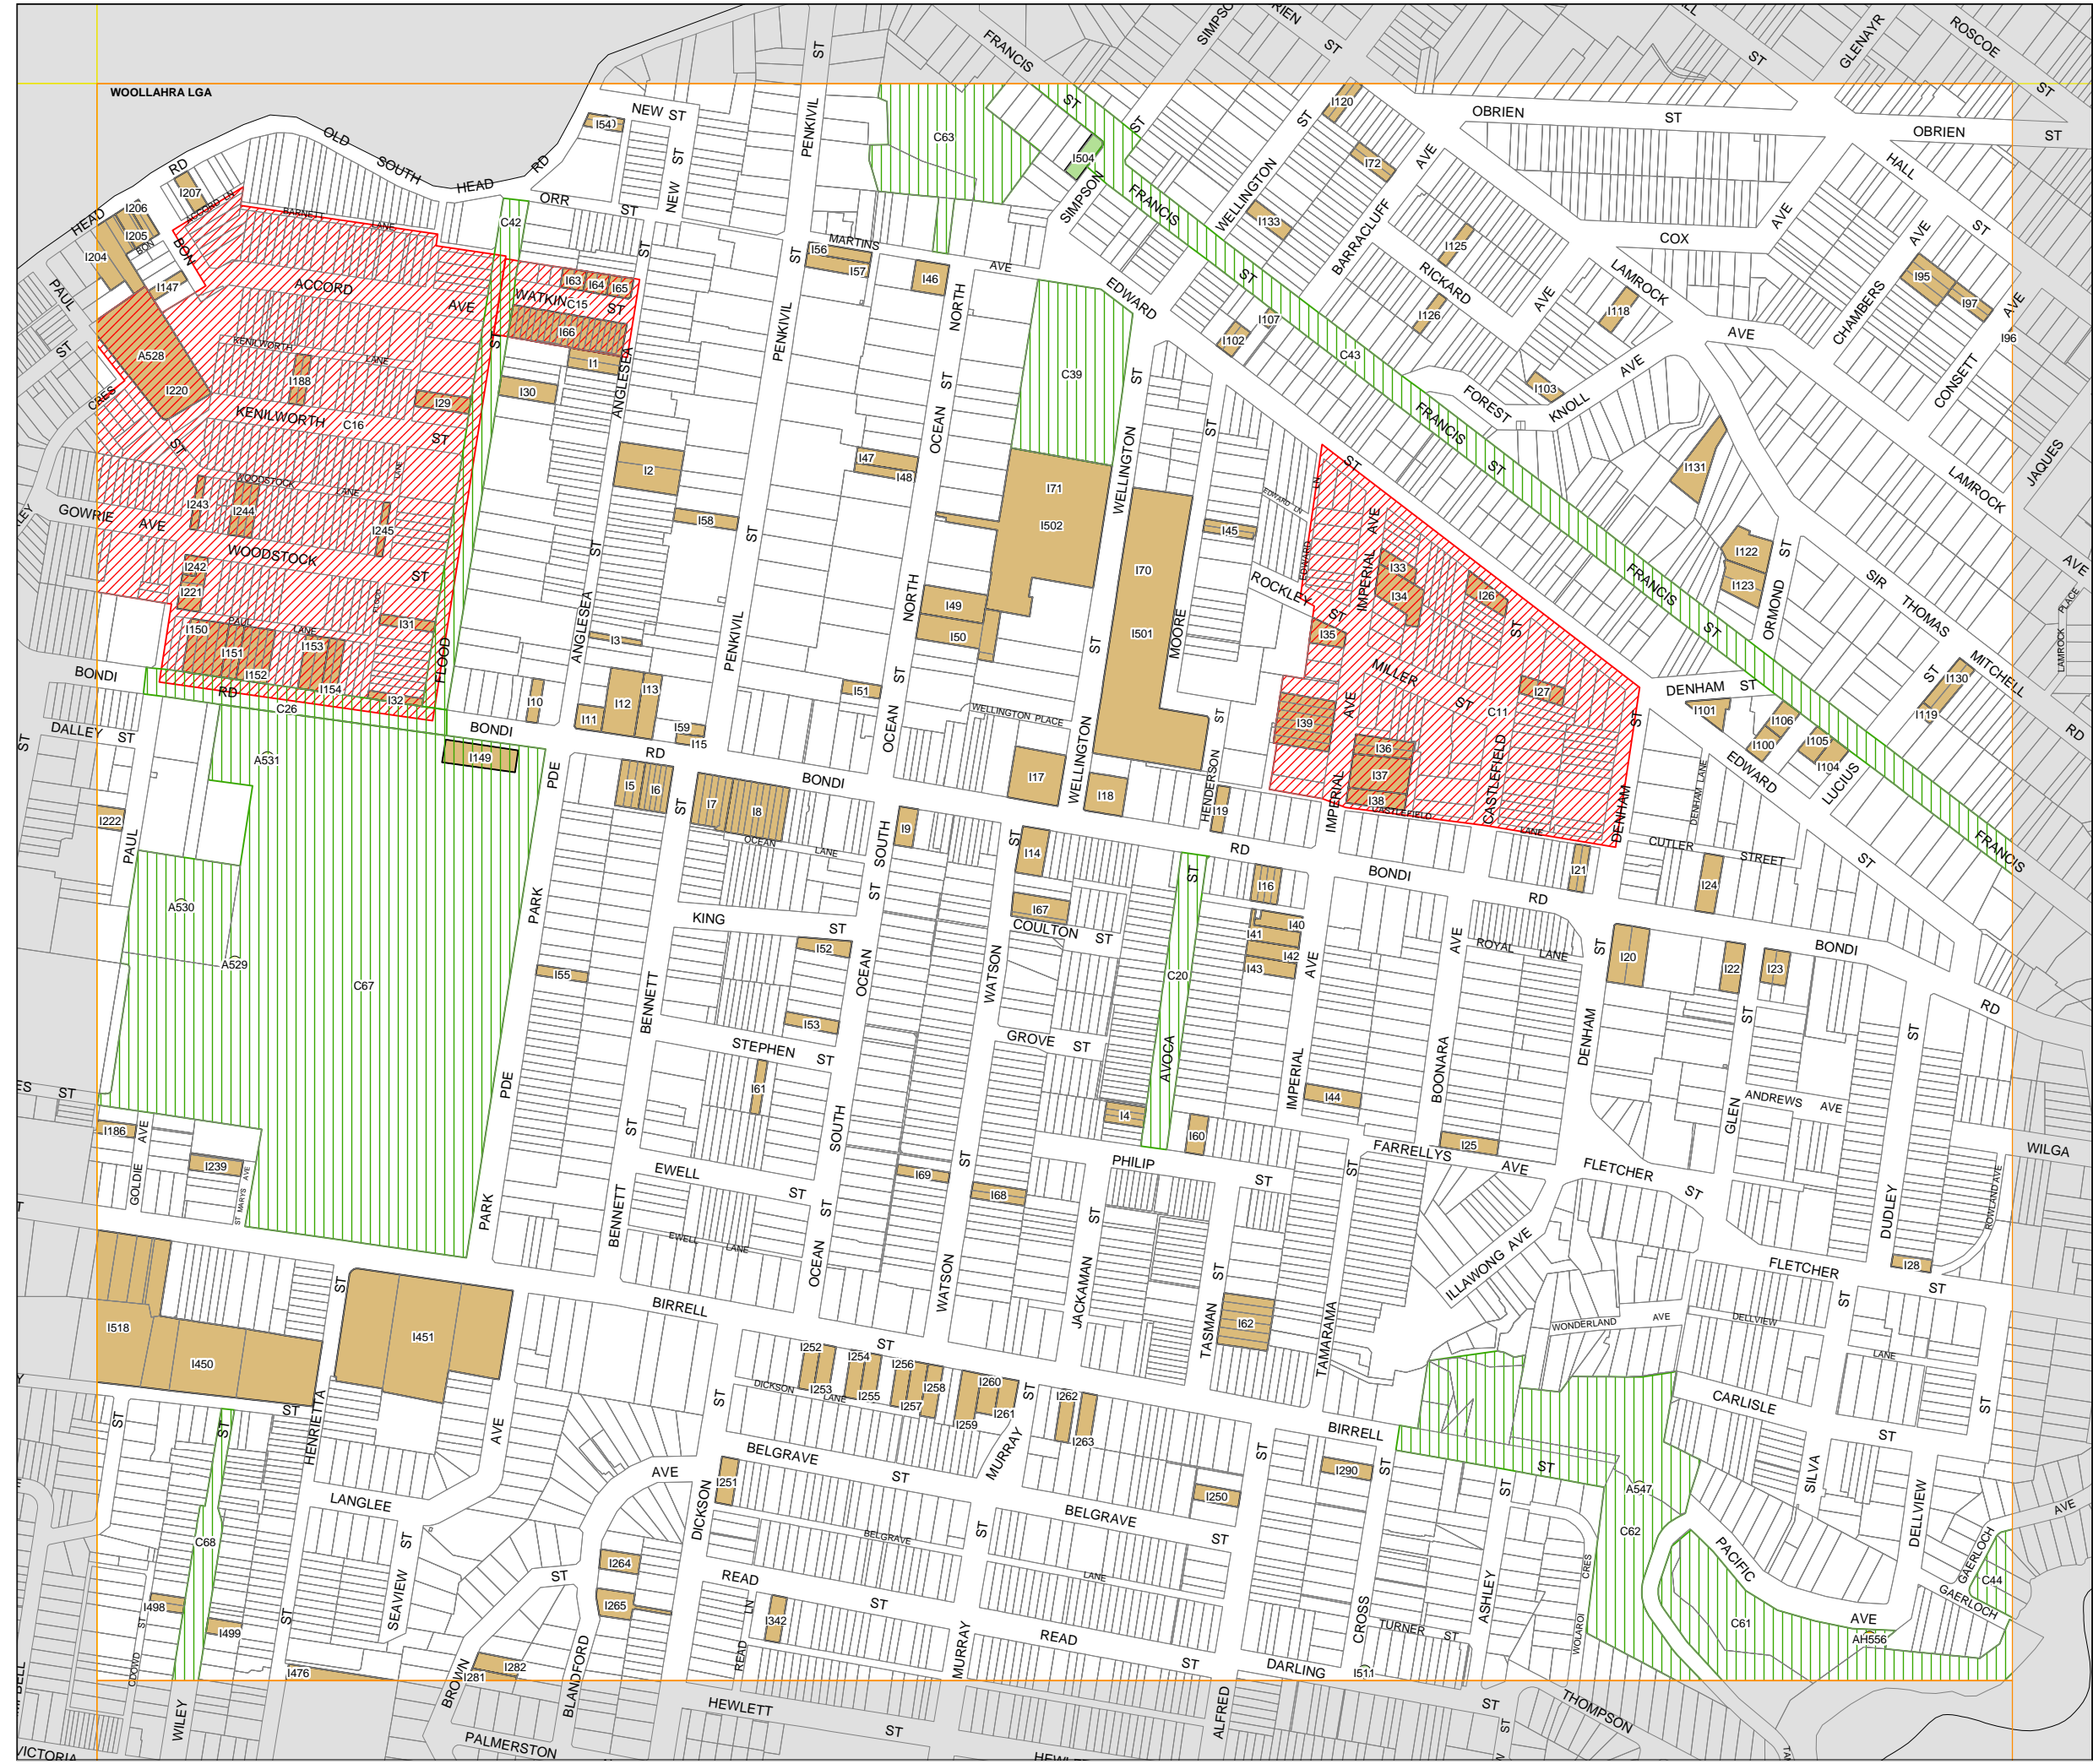

# Waverley Local Environmental Plan 2012

## Heritage Map - Sheet HER\_004A

- Heritage**
- Conservation Area - General
  - Conservation Area - Landscape
  - Item - General
  - Aboriginal Object
  - Item - Archaeological
  - Item - Landscape
- Cadastre**
- Cadastre 09/02/2012 © Waverley Council

Map Identification Number:  
8050\_COM\_HER\_004A\_005\_20120508