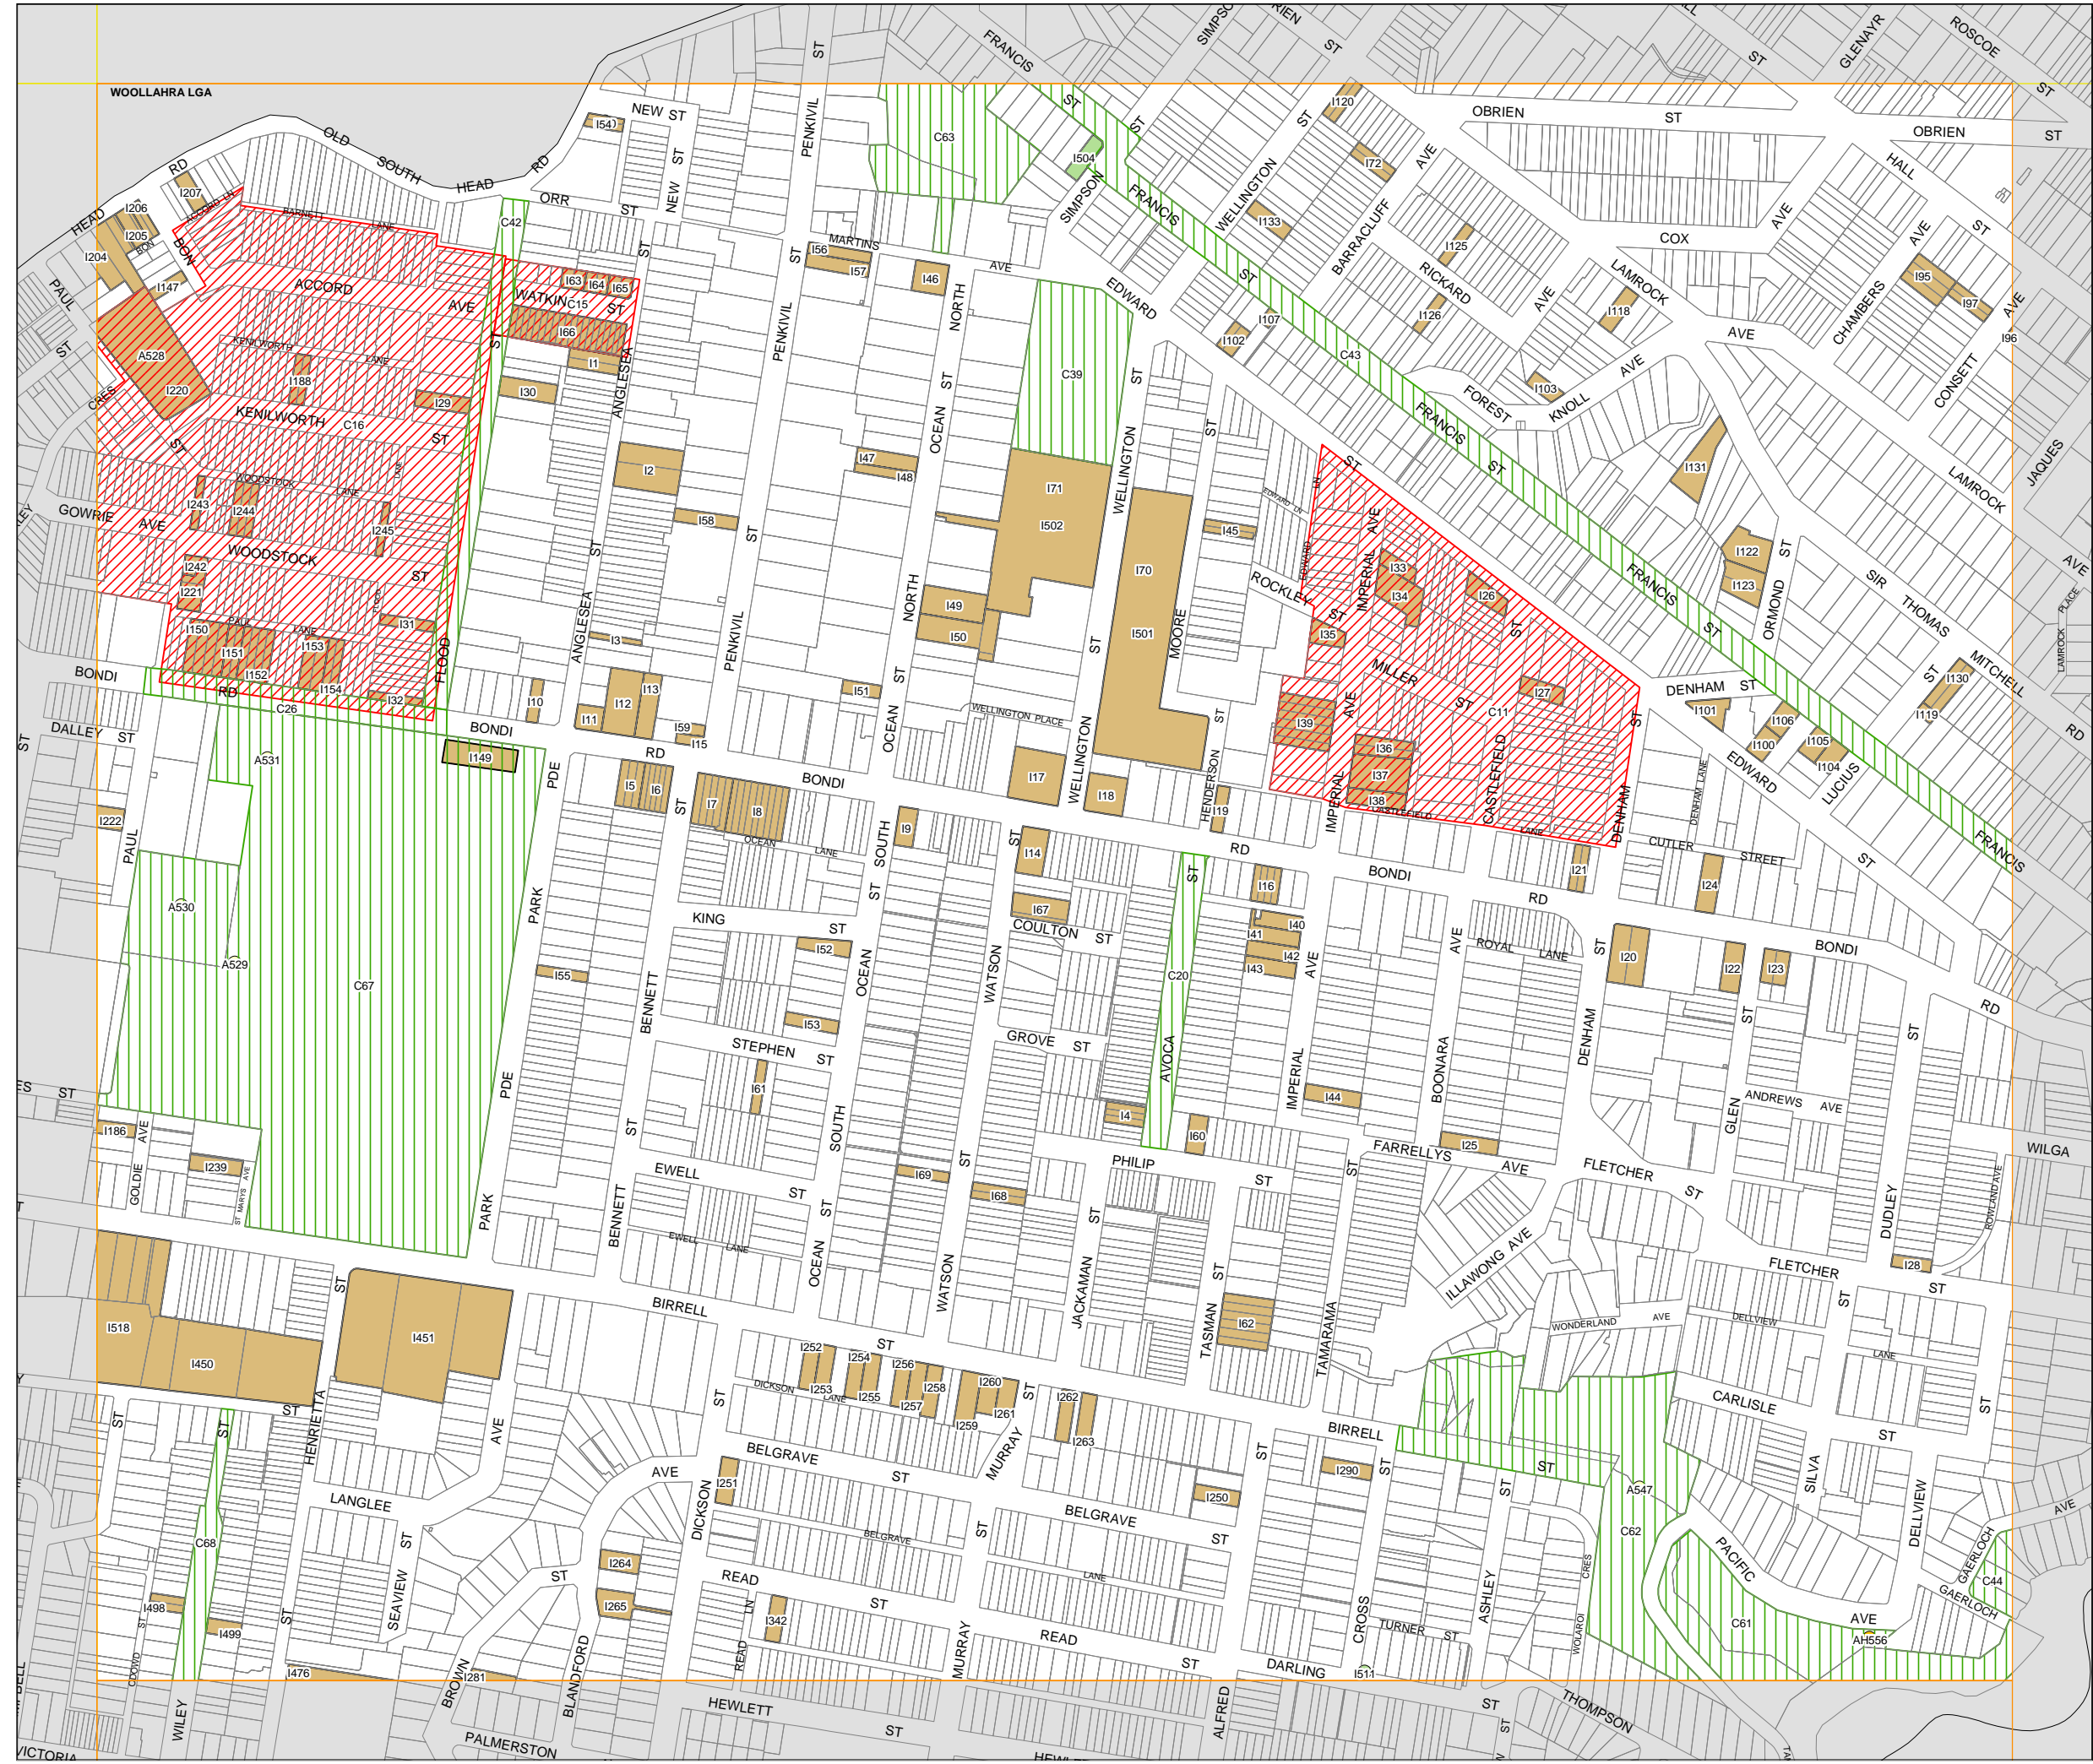

Waverley Local Environmental Plan 2012

Heritage Map - Sheet HER_004A

Heritage

-  Conservation Area - General
-  Conservation Area - Landscape
-  Item - General
-  Aboriginal Object
-  Item - Archaeological
-  Item - Landscape

Cadastre

-  Cadastre 29/07/2013 © Waverley Council

Projection: GDA 1994
MGA Zone 56

Map Identification Number:
8050_COM_HER_004A_005_20131211