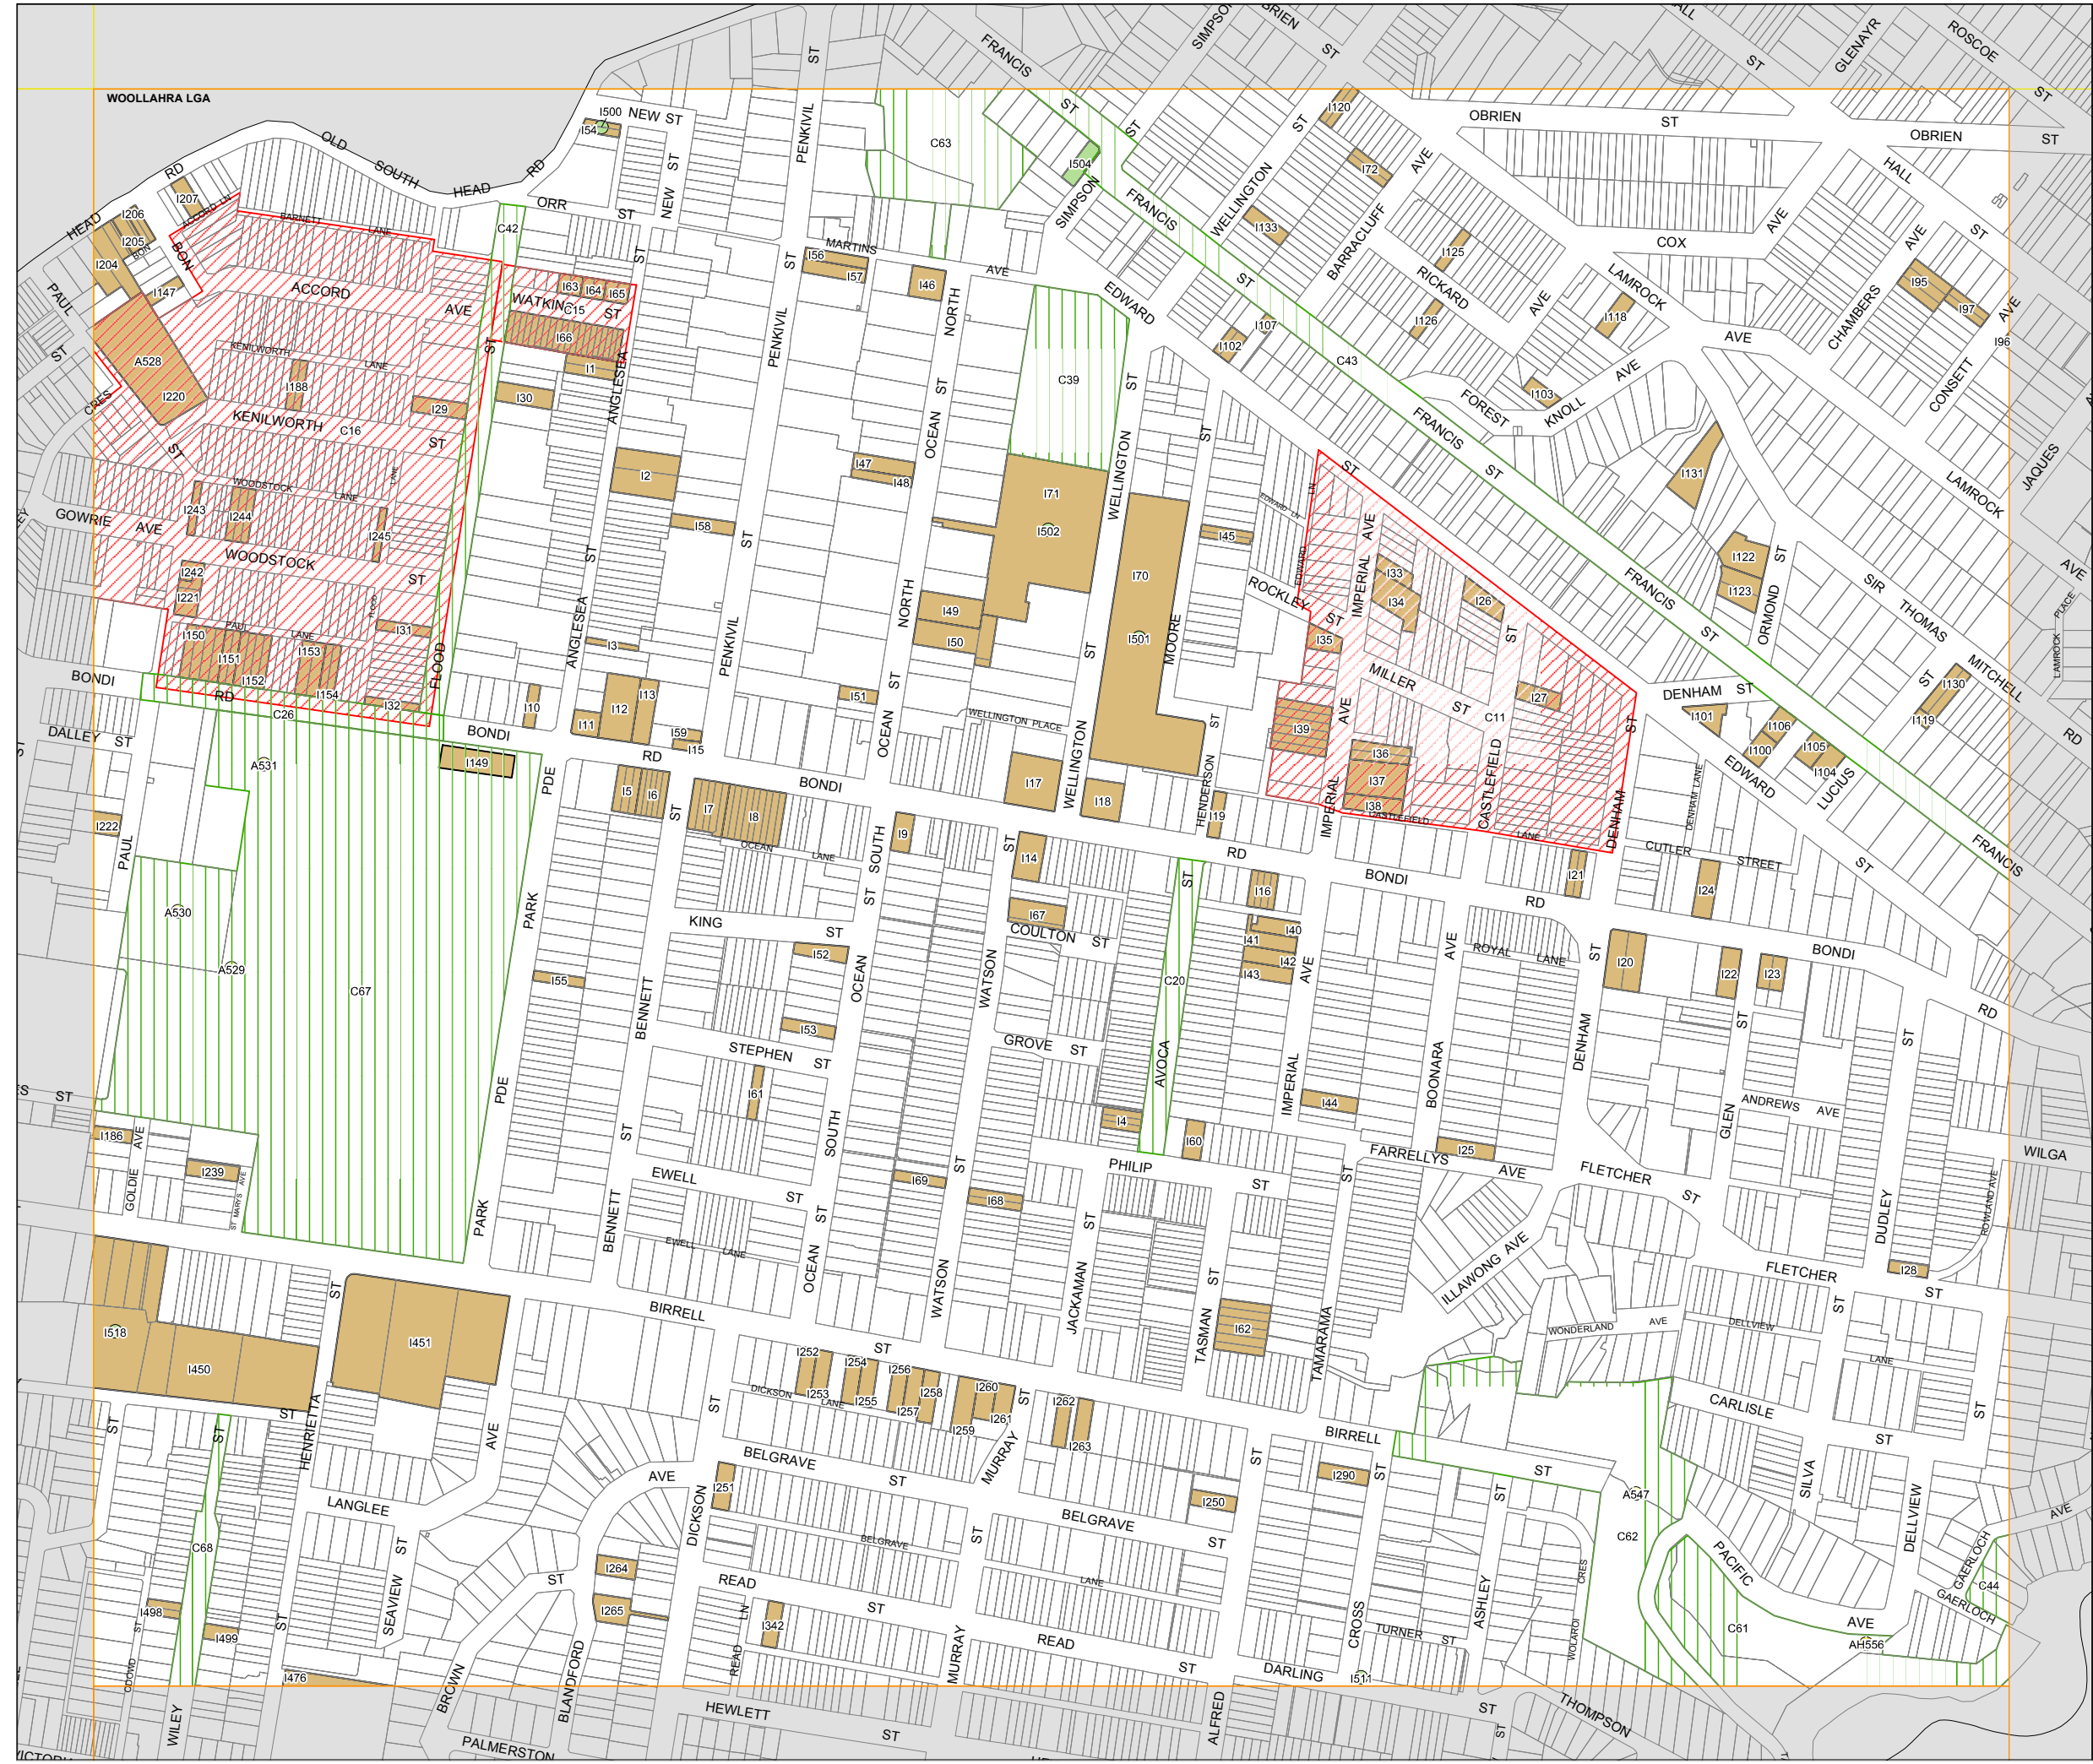

Waverley Local Environmental Plan 2012

Heritage Map - Sheet HER_004A

- Heritage**
- Conservation Area - General
 - Conservation Area - Landscape
 - Item - General
 - Aboriginal Object
 - Item - Archaeological
 - Item - Landscape
- Cadastre**
- Cadastre 11/09/2017 © Waverley Council

Map Identification Number:
8050_COM_HER_004A_005_20170911