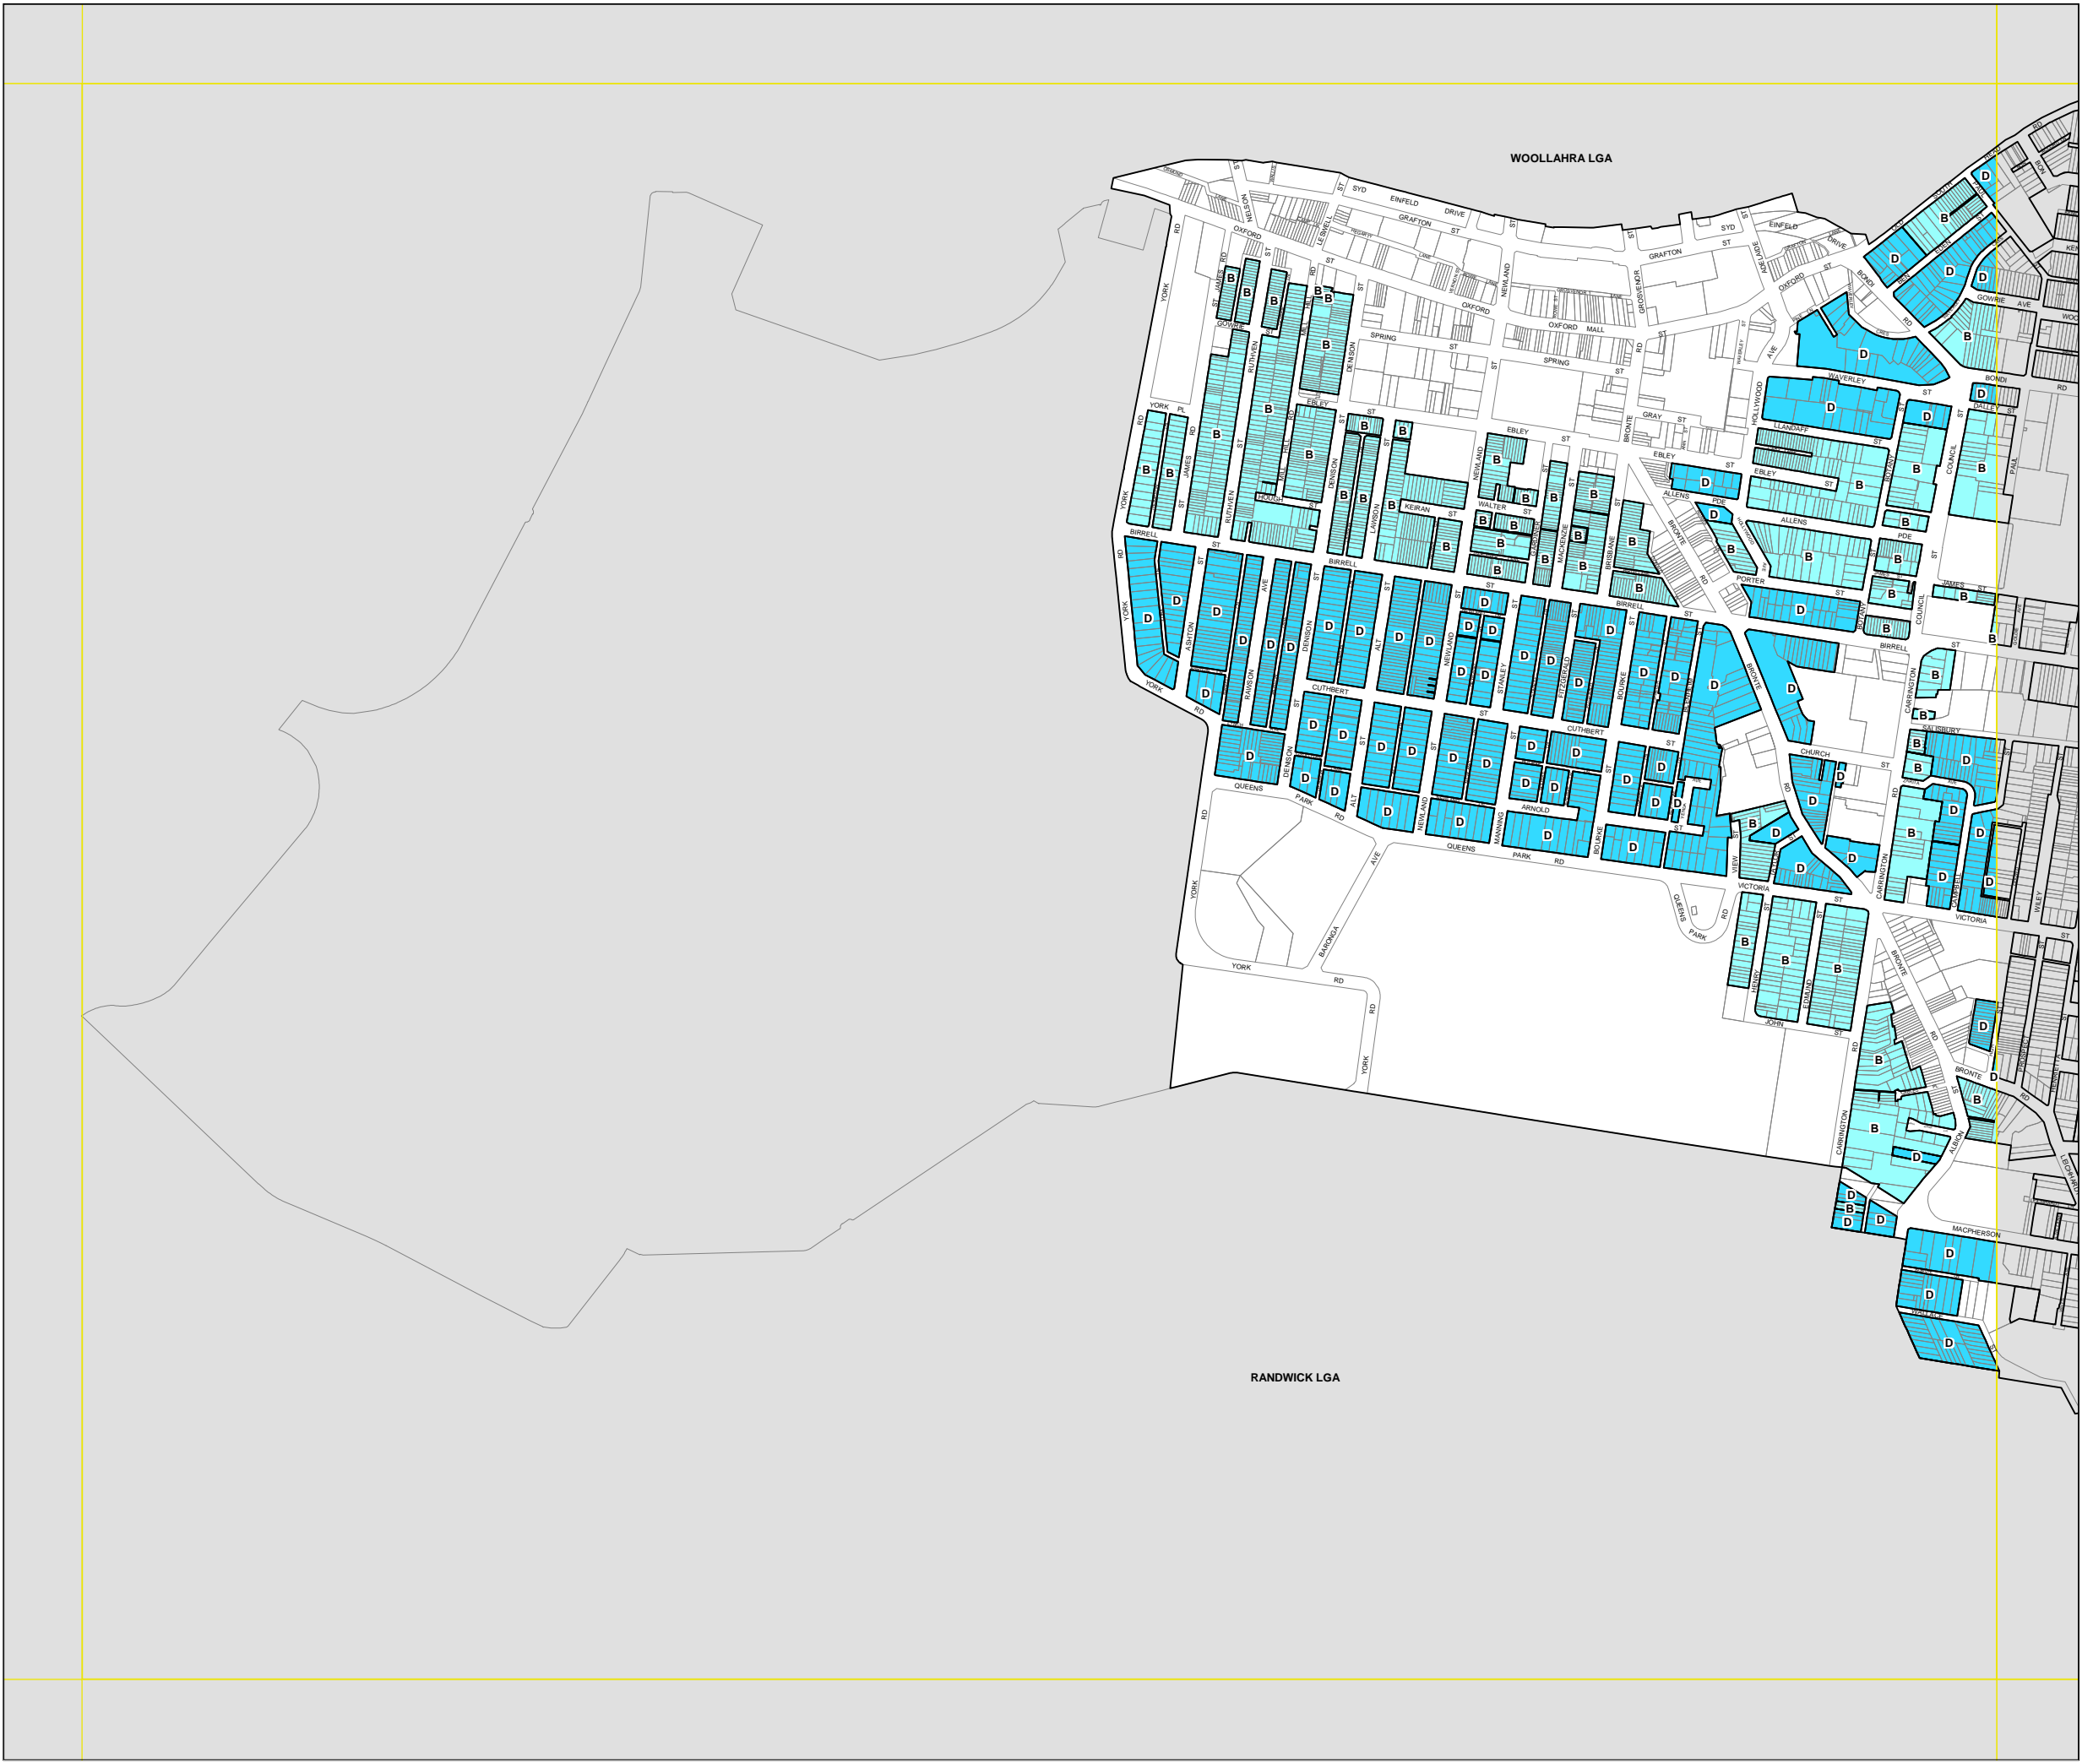

# Waverley Local Environmental Plan 2012

## Lot Size Map - Sheet LSZ\_001

### Minimum Lot Size (sq m)

- B 232
- D 325
- I 500

### Cadastre

Cadastre 09/02/2012 © Waverley Council

Projection: GDA 1994  
MGA Zone 56

Scale: 1:10,000 @ A3

Map Identification Number:

8050\_COM\_LSZ\_001\_010\_20120704