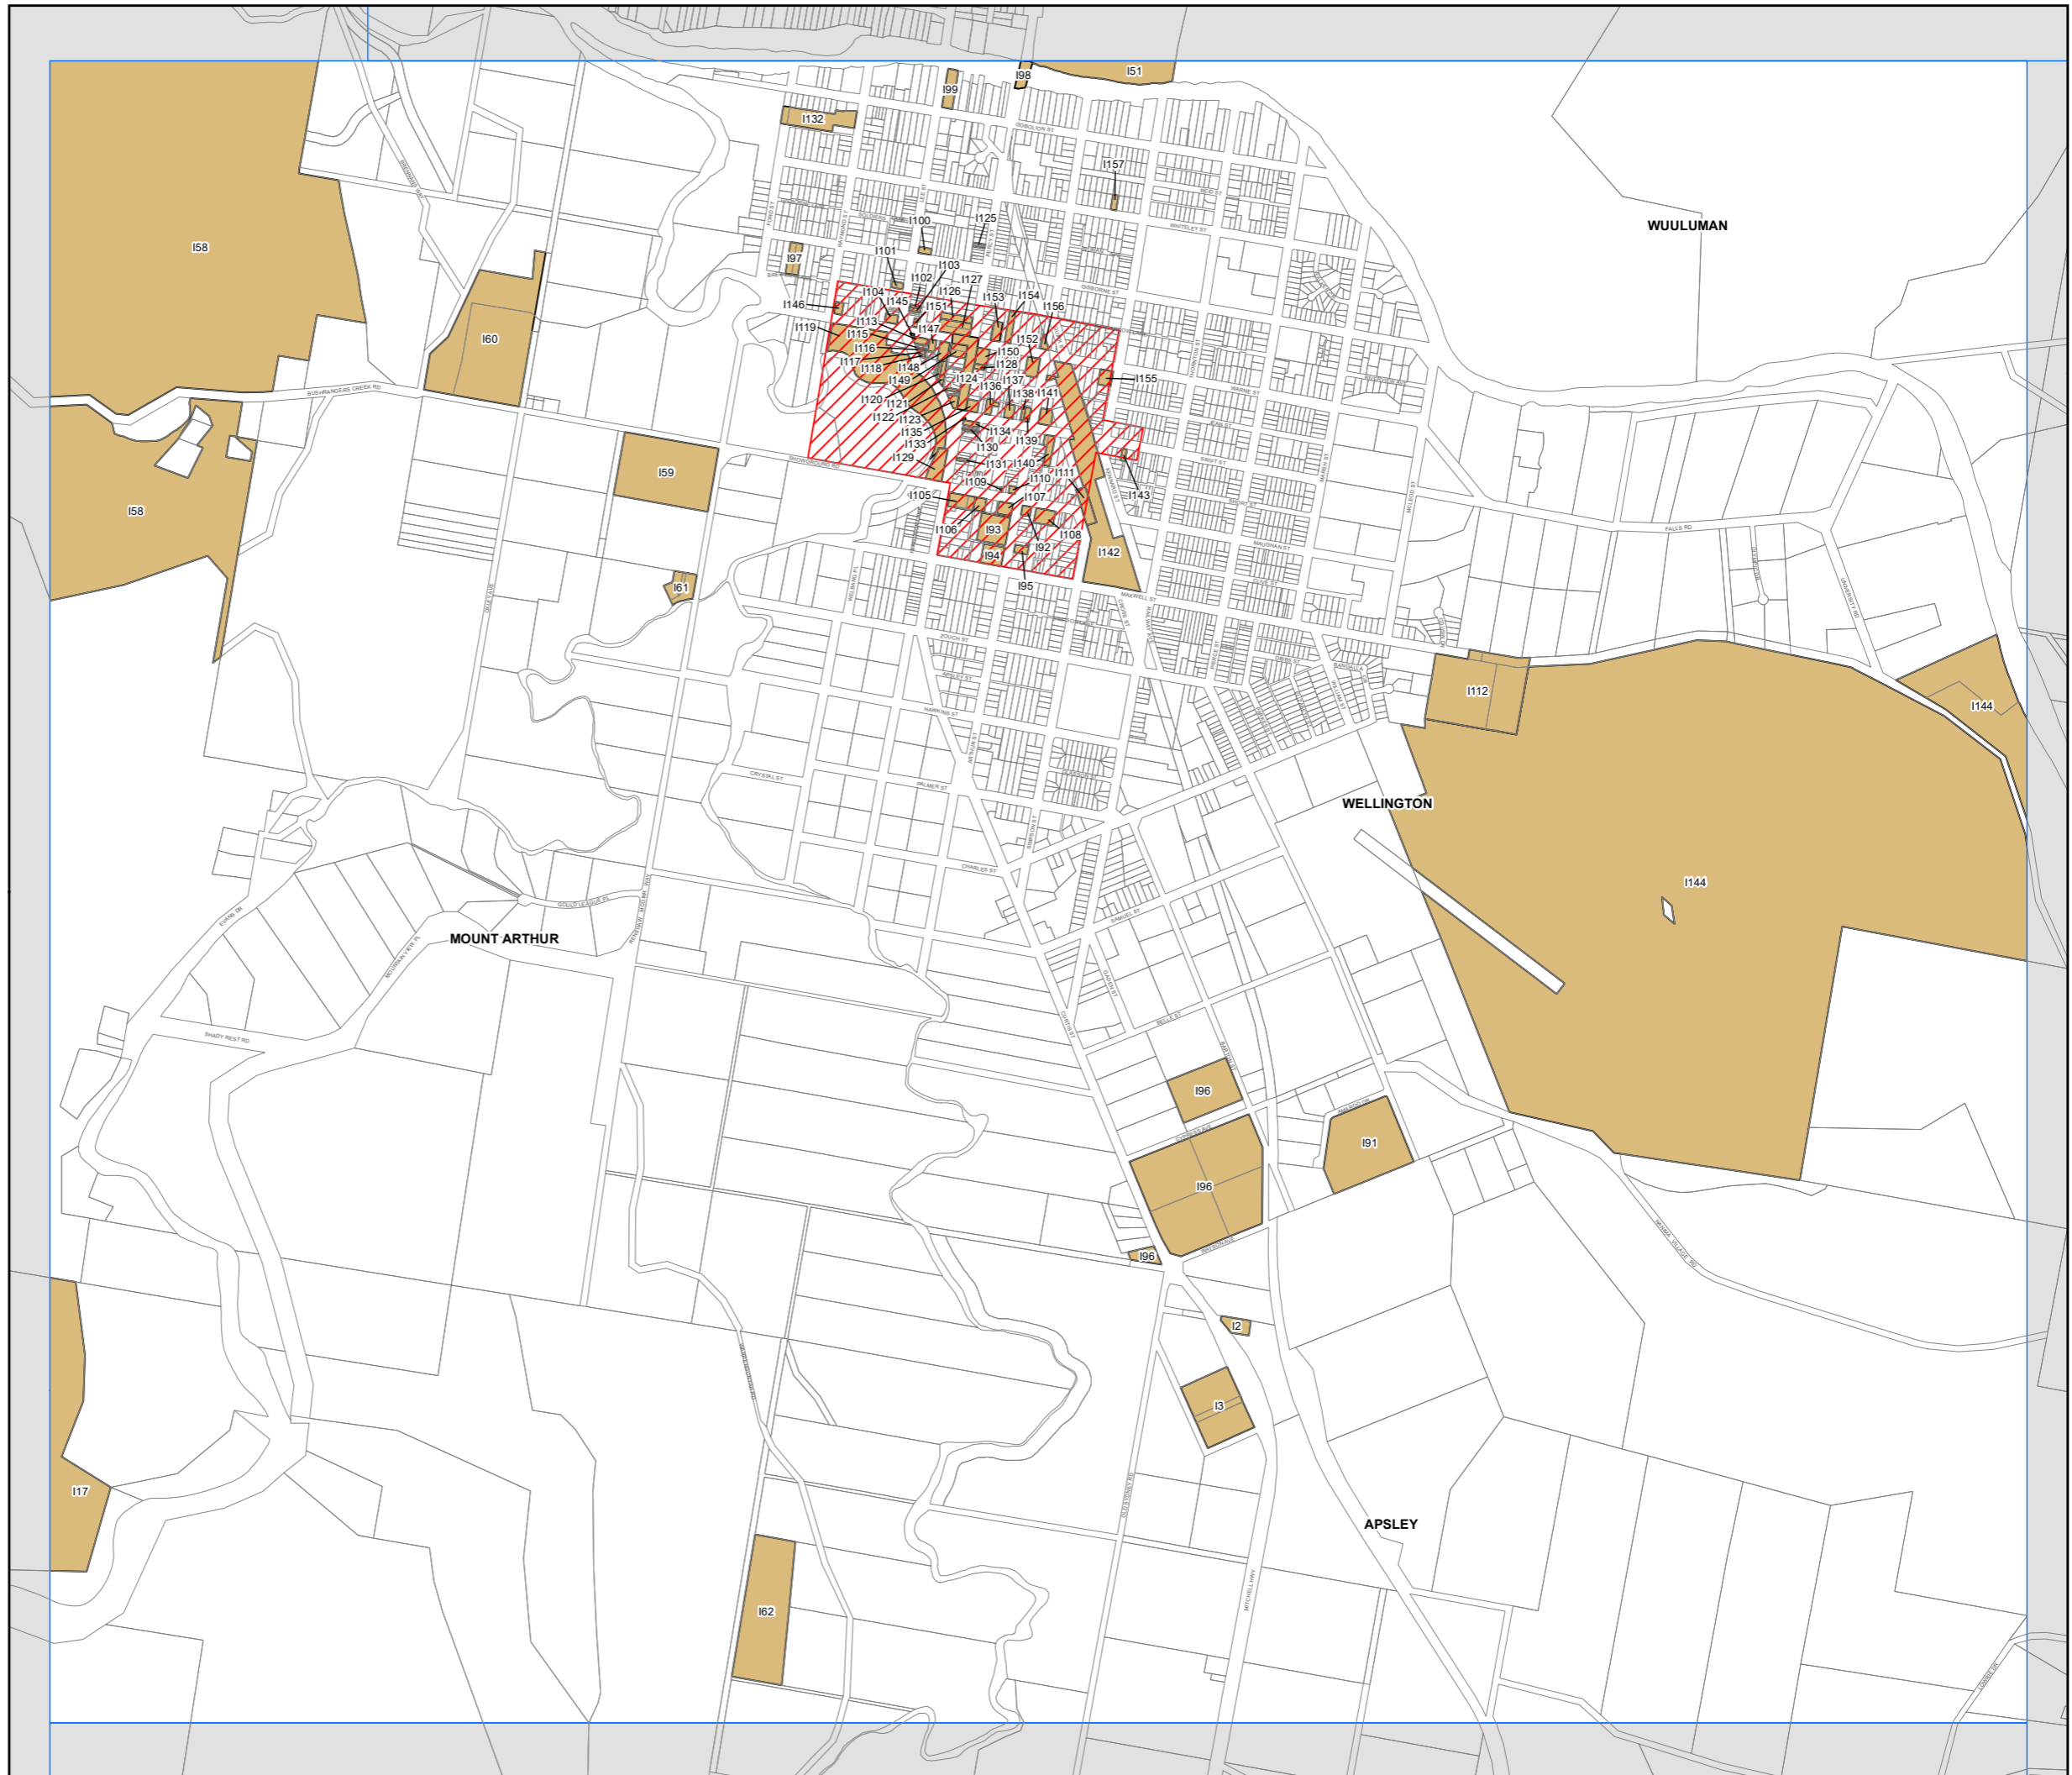

Wellington Local Environmental Plan 2012

Heritage Map - Sheet HER_004D

Heritage

-  Conservation Area - General
-  Item - General

Cadastre

-  Cadastre 28/01/2020 © Spatial Services

N

Projection: GDA 1994
MGA Zone 55

Scale: 1:20,000 @ A3

Map Identification Number: 8150_COM_HER_004D_020_20200128