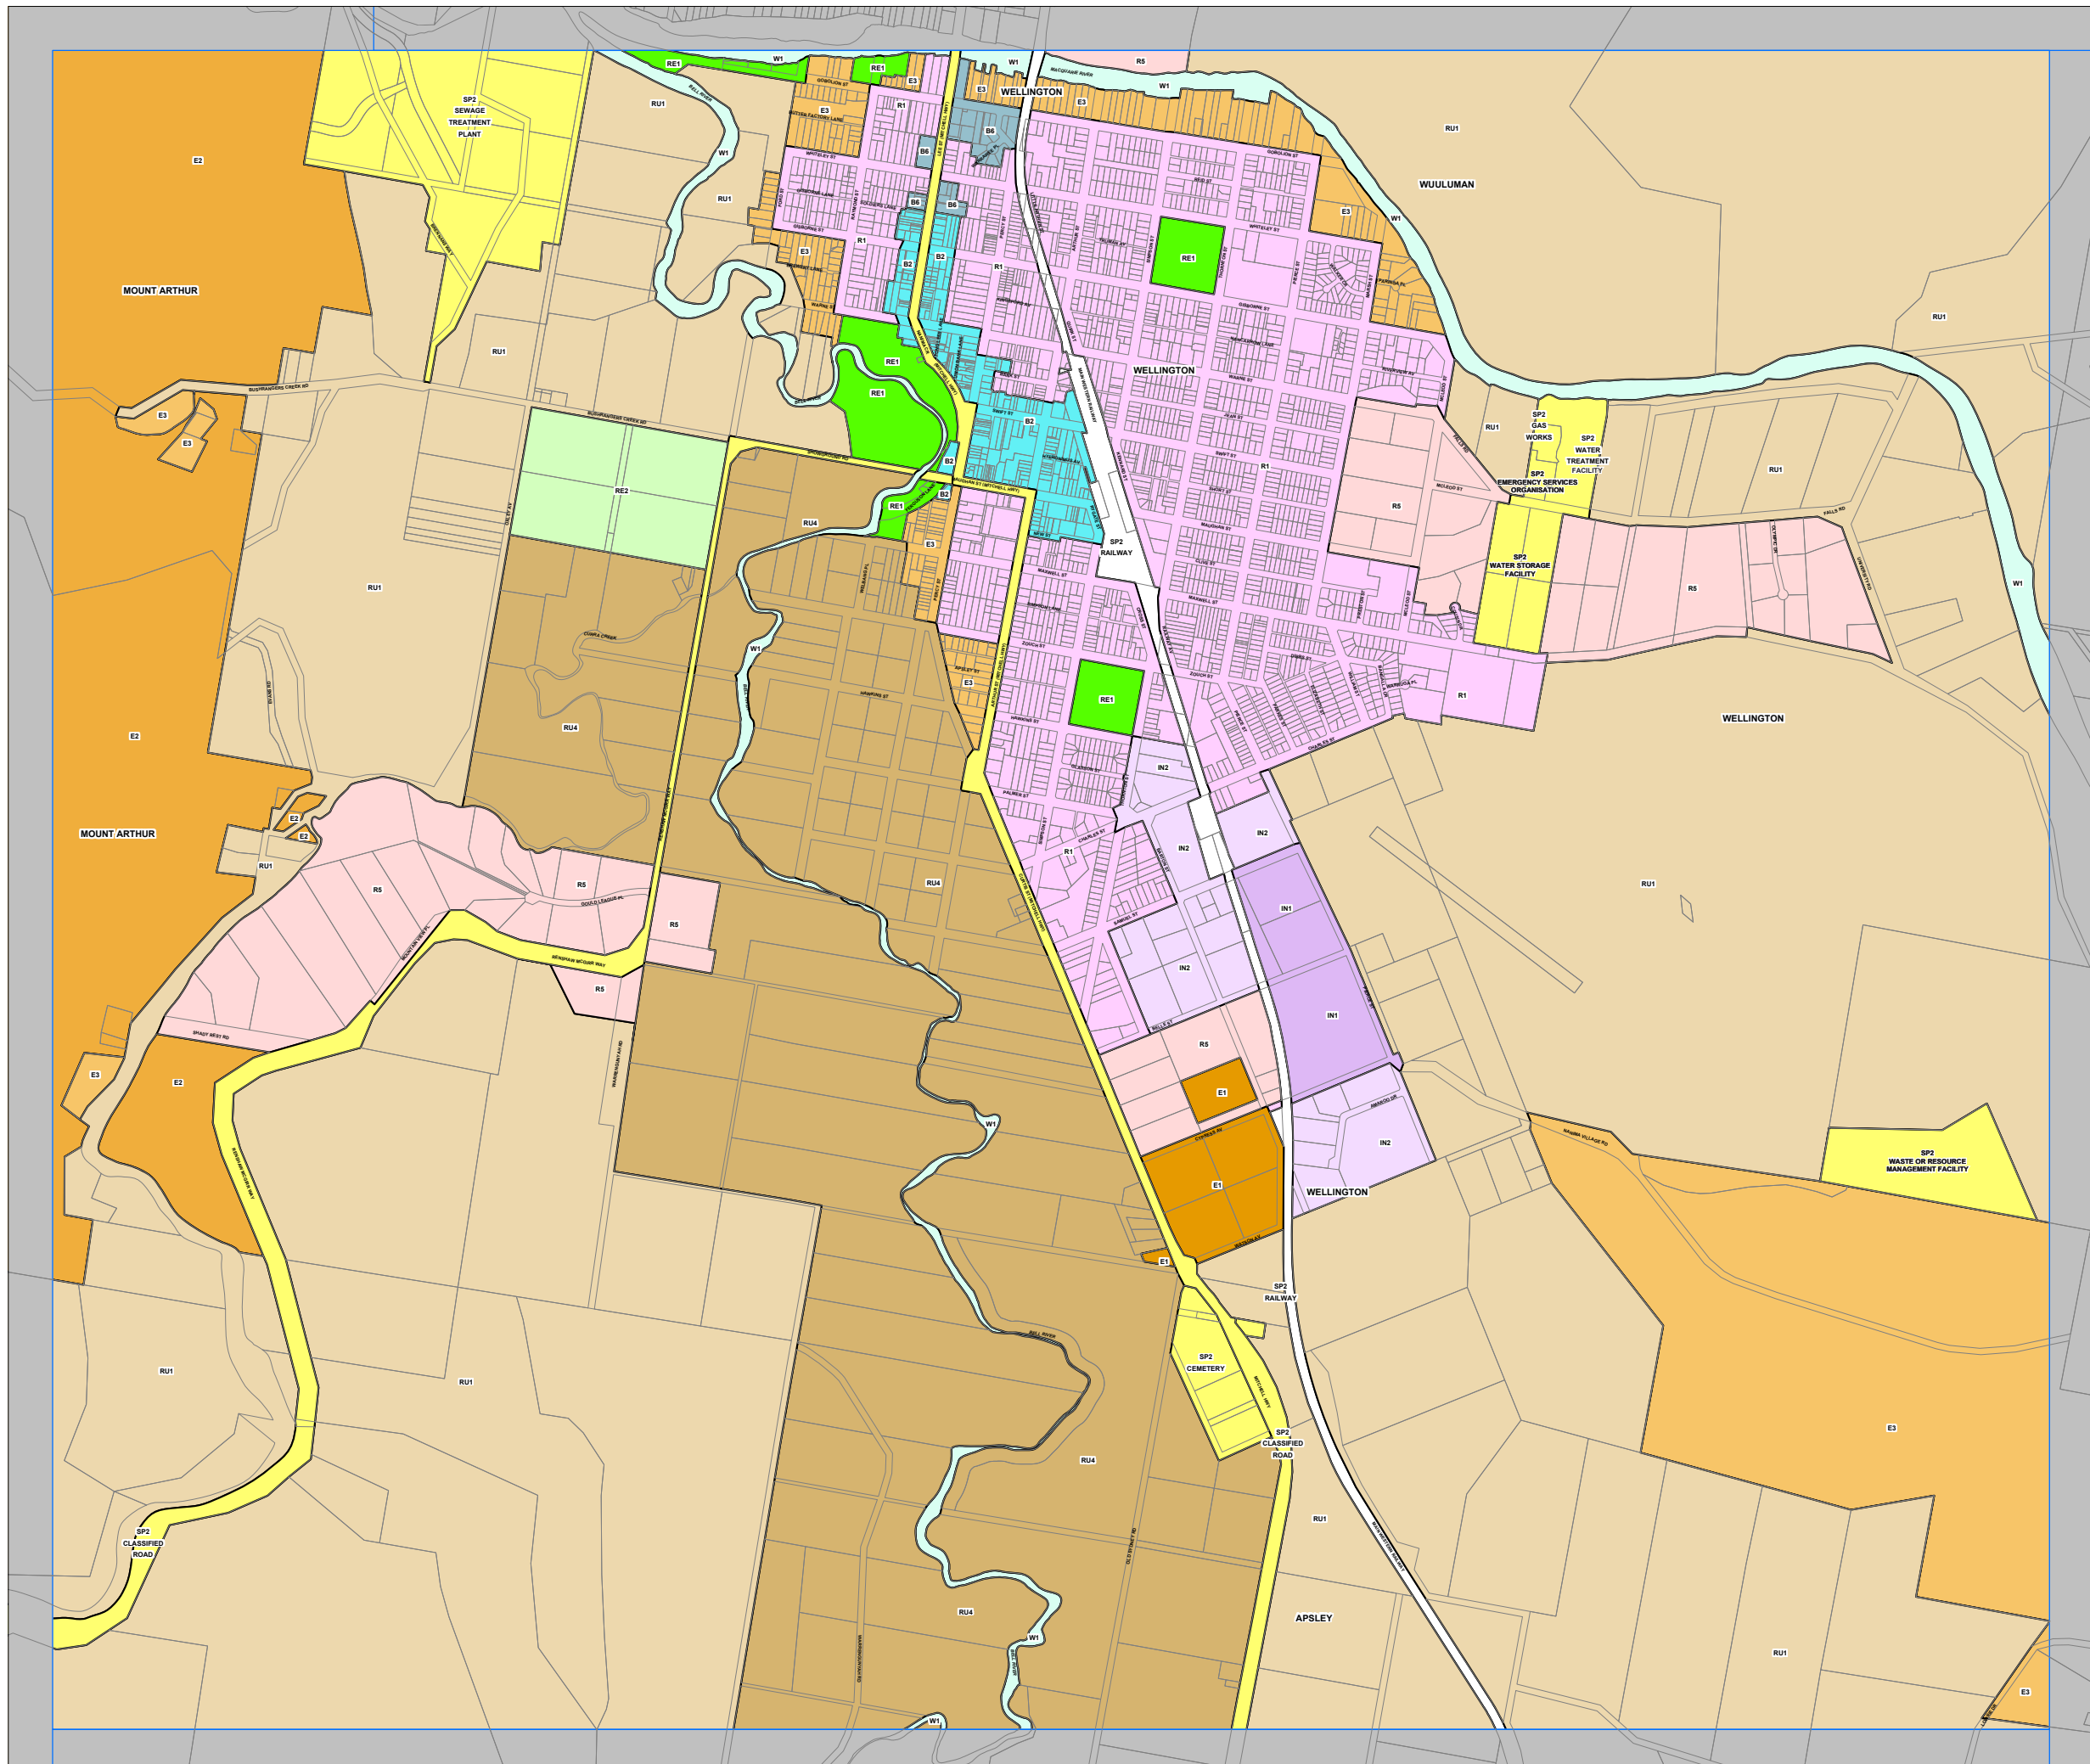

Wellington Local Environmental Plan 2012

Land Zoning Map - Sheet LZN_004D

Zone

- B2 Local Centre
- B6 Enterprise Corridor
- E1 National Parks and Nature Reserves
- E2 Environmental Conservation
- E3 Environmental Management
- IN1 General Industrial
- IN2 Light Industrial
- R1 General Residential
- R2 Low Density Residential
- R5 Large Lot Residential
- RE1 Public Recreation
- RE2 Private Recreation
- RU1 Primary Production
- RU3 Forestry
- RU4 Primary Production Small Lots
- RU5 Village
- SP2 Infrastructure
- SP3 Tourist
- W1 Natural Waterways

Cadastre

Cadastre 10/06/2011 © Land & Property Information (LPI)

Projection GDA 1994
MGA Zone 55

Map identification number:
8150_COM_LZN_004D_020_20120919