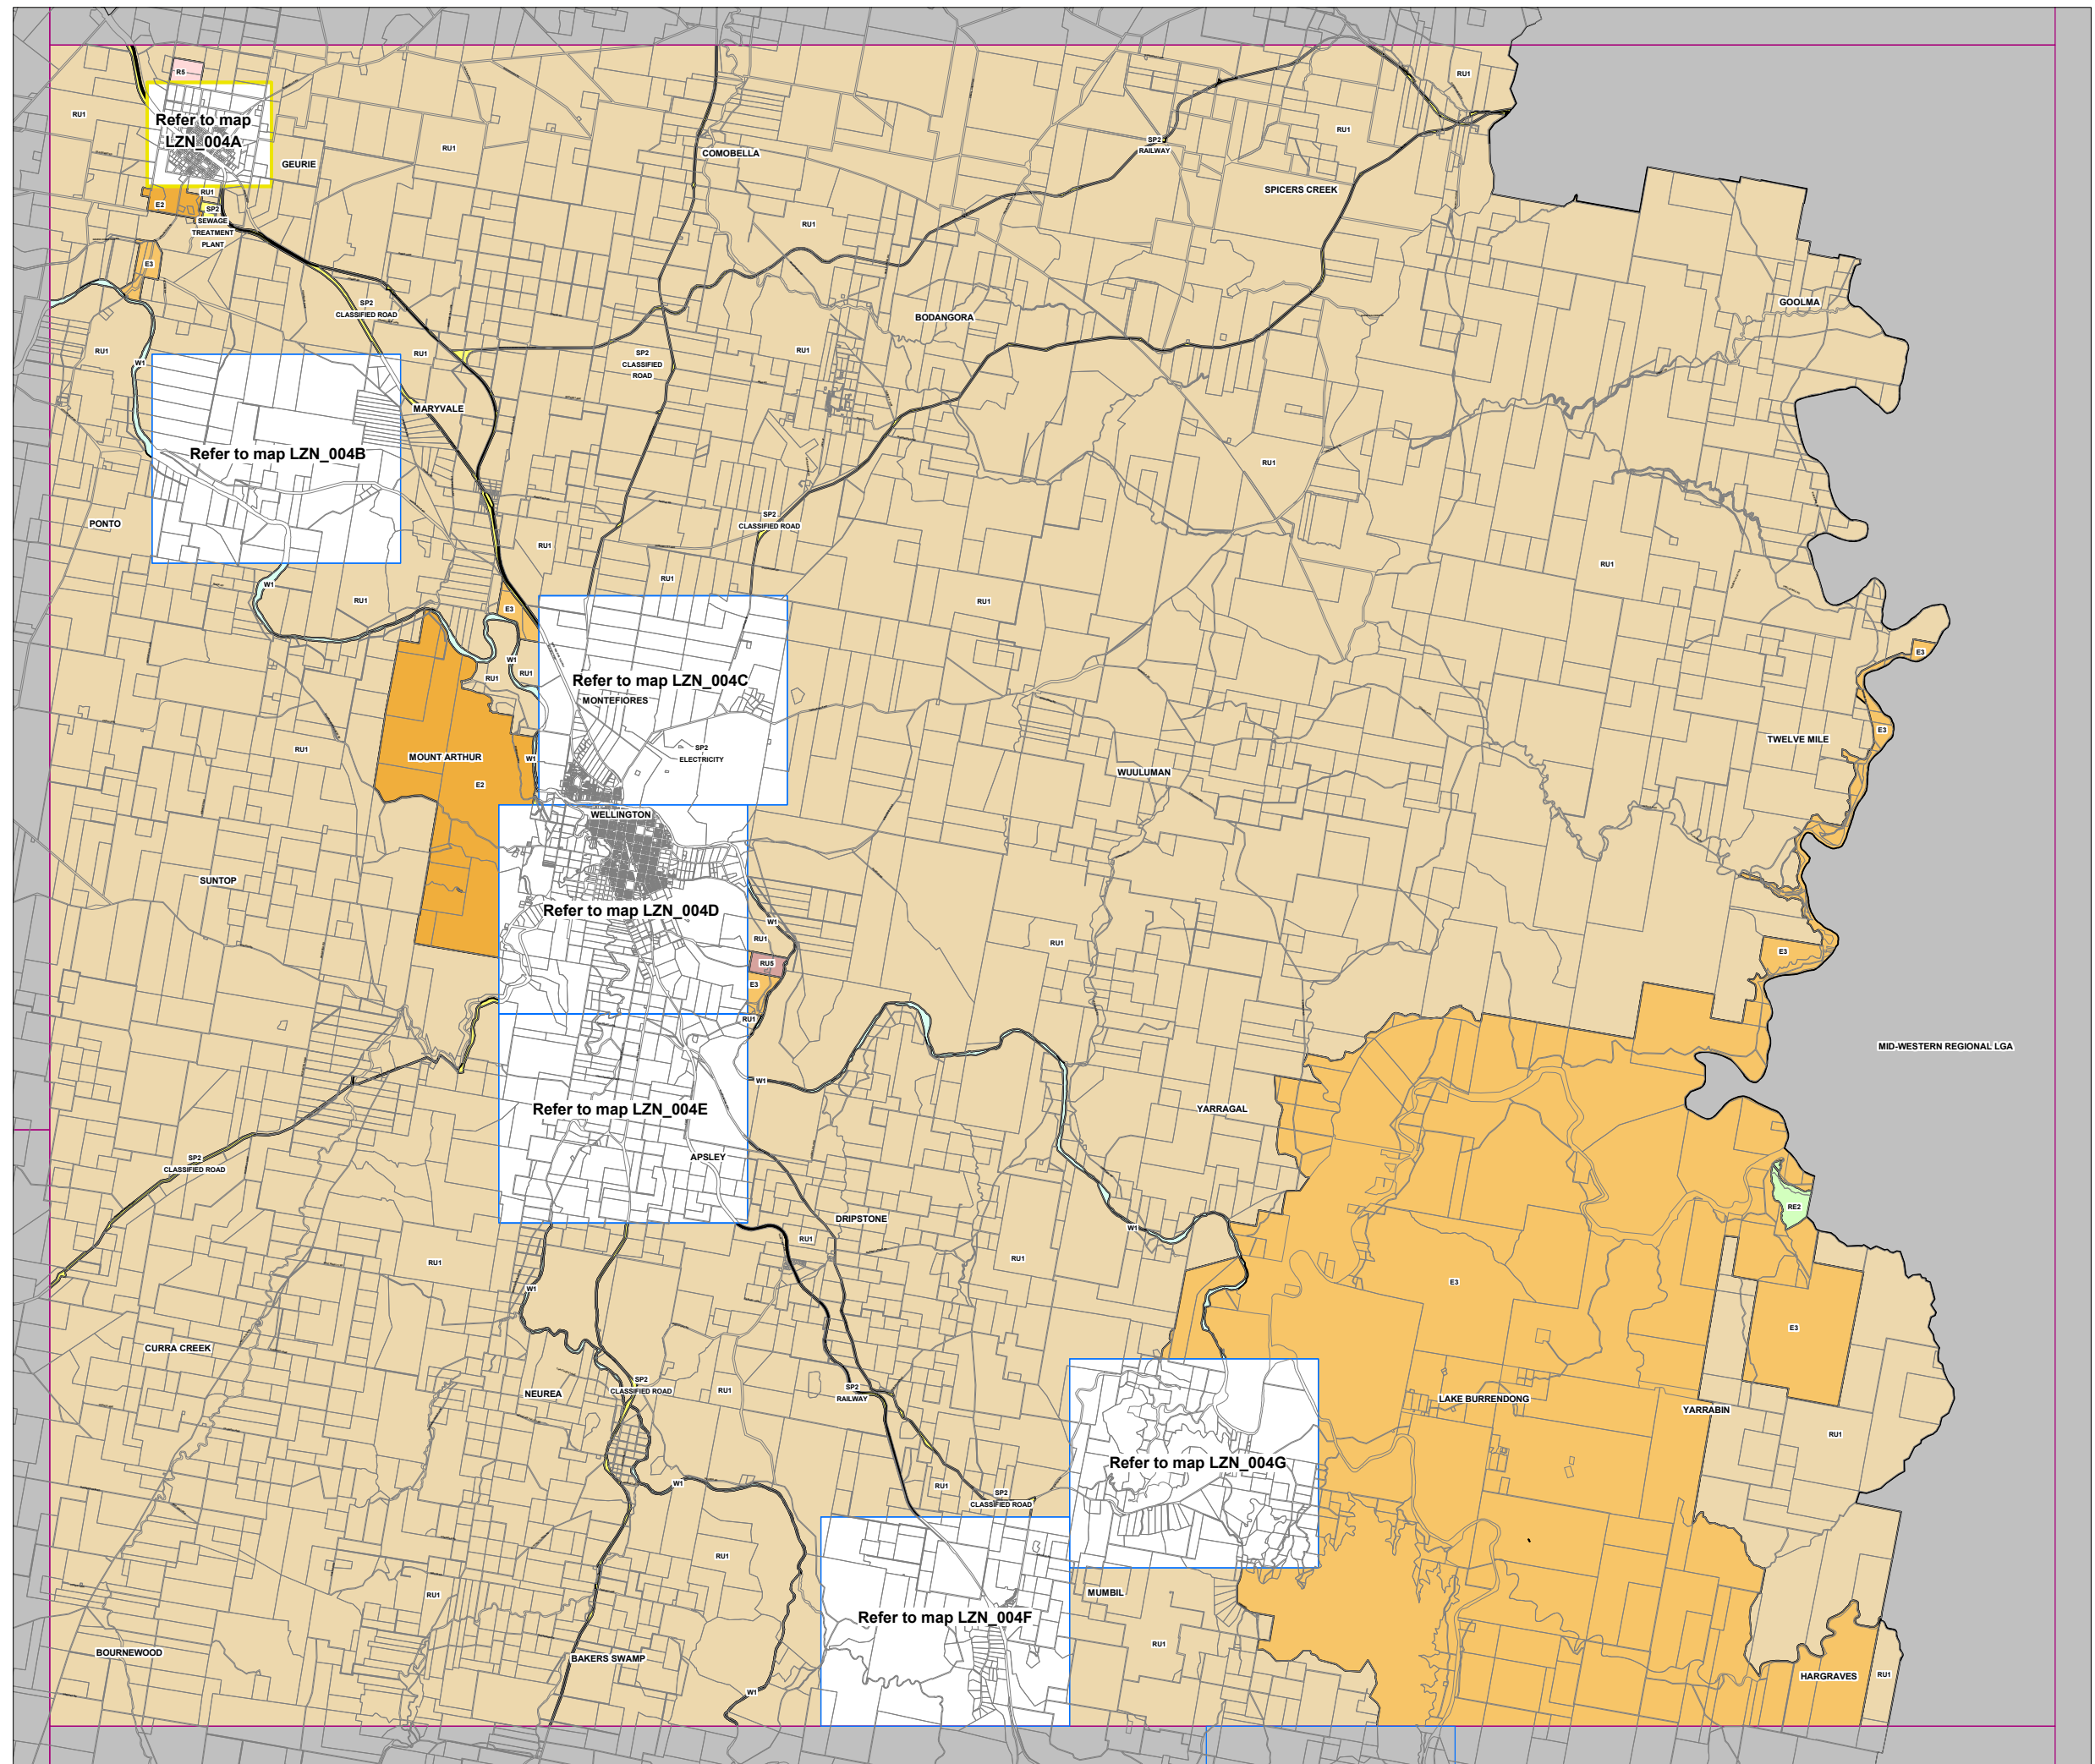

Wellington Local Environmental Plan 2012

Land Zoning Map - Sheet LZN_004

Zone

- B2 Local Centre
- B6 Enterprise Corridor
- E1 National Parks and Nature Reserves
- E2 Environmental Conservation
- E3 Environmental Management
- IN1 General Industrial
- IN2 Light Industrial
- R1 General Residential
- R2 Low Density Residential
- R5 Large Lot Residential
- RE1 Public Recreation
- RE2 Private Recreation
- RU1 Primary Production
- RU3 Forestry
- RU4 Primary Production Small Lots
- RU5 Village
- SP2 Infrastructure
- SP3 Tourist
- W1 Natural Waterways

Cadastre

Cadastre 10/06/2011 © Land & Property Information (LPI)

Projection: GDA 1994
MGA Zone 55
Scale: 1:160,000 @ A3

Map identification number:
8150_COM_LZN_004_160_20150414

MID-WESTERN REGIONAL LGA