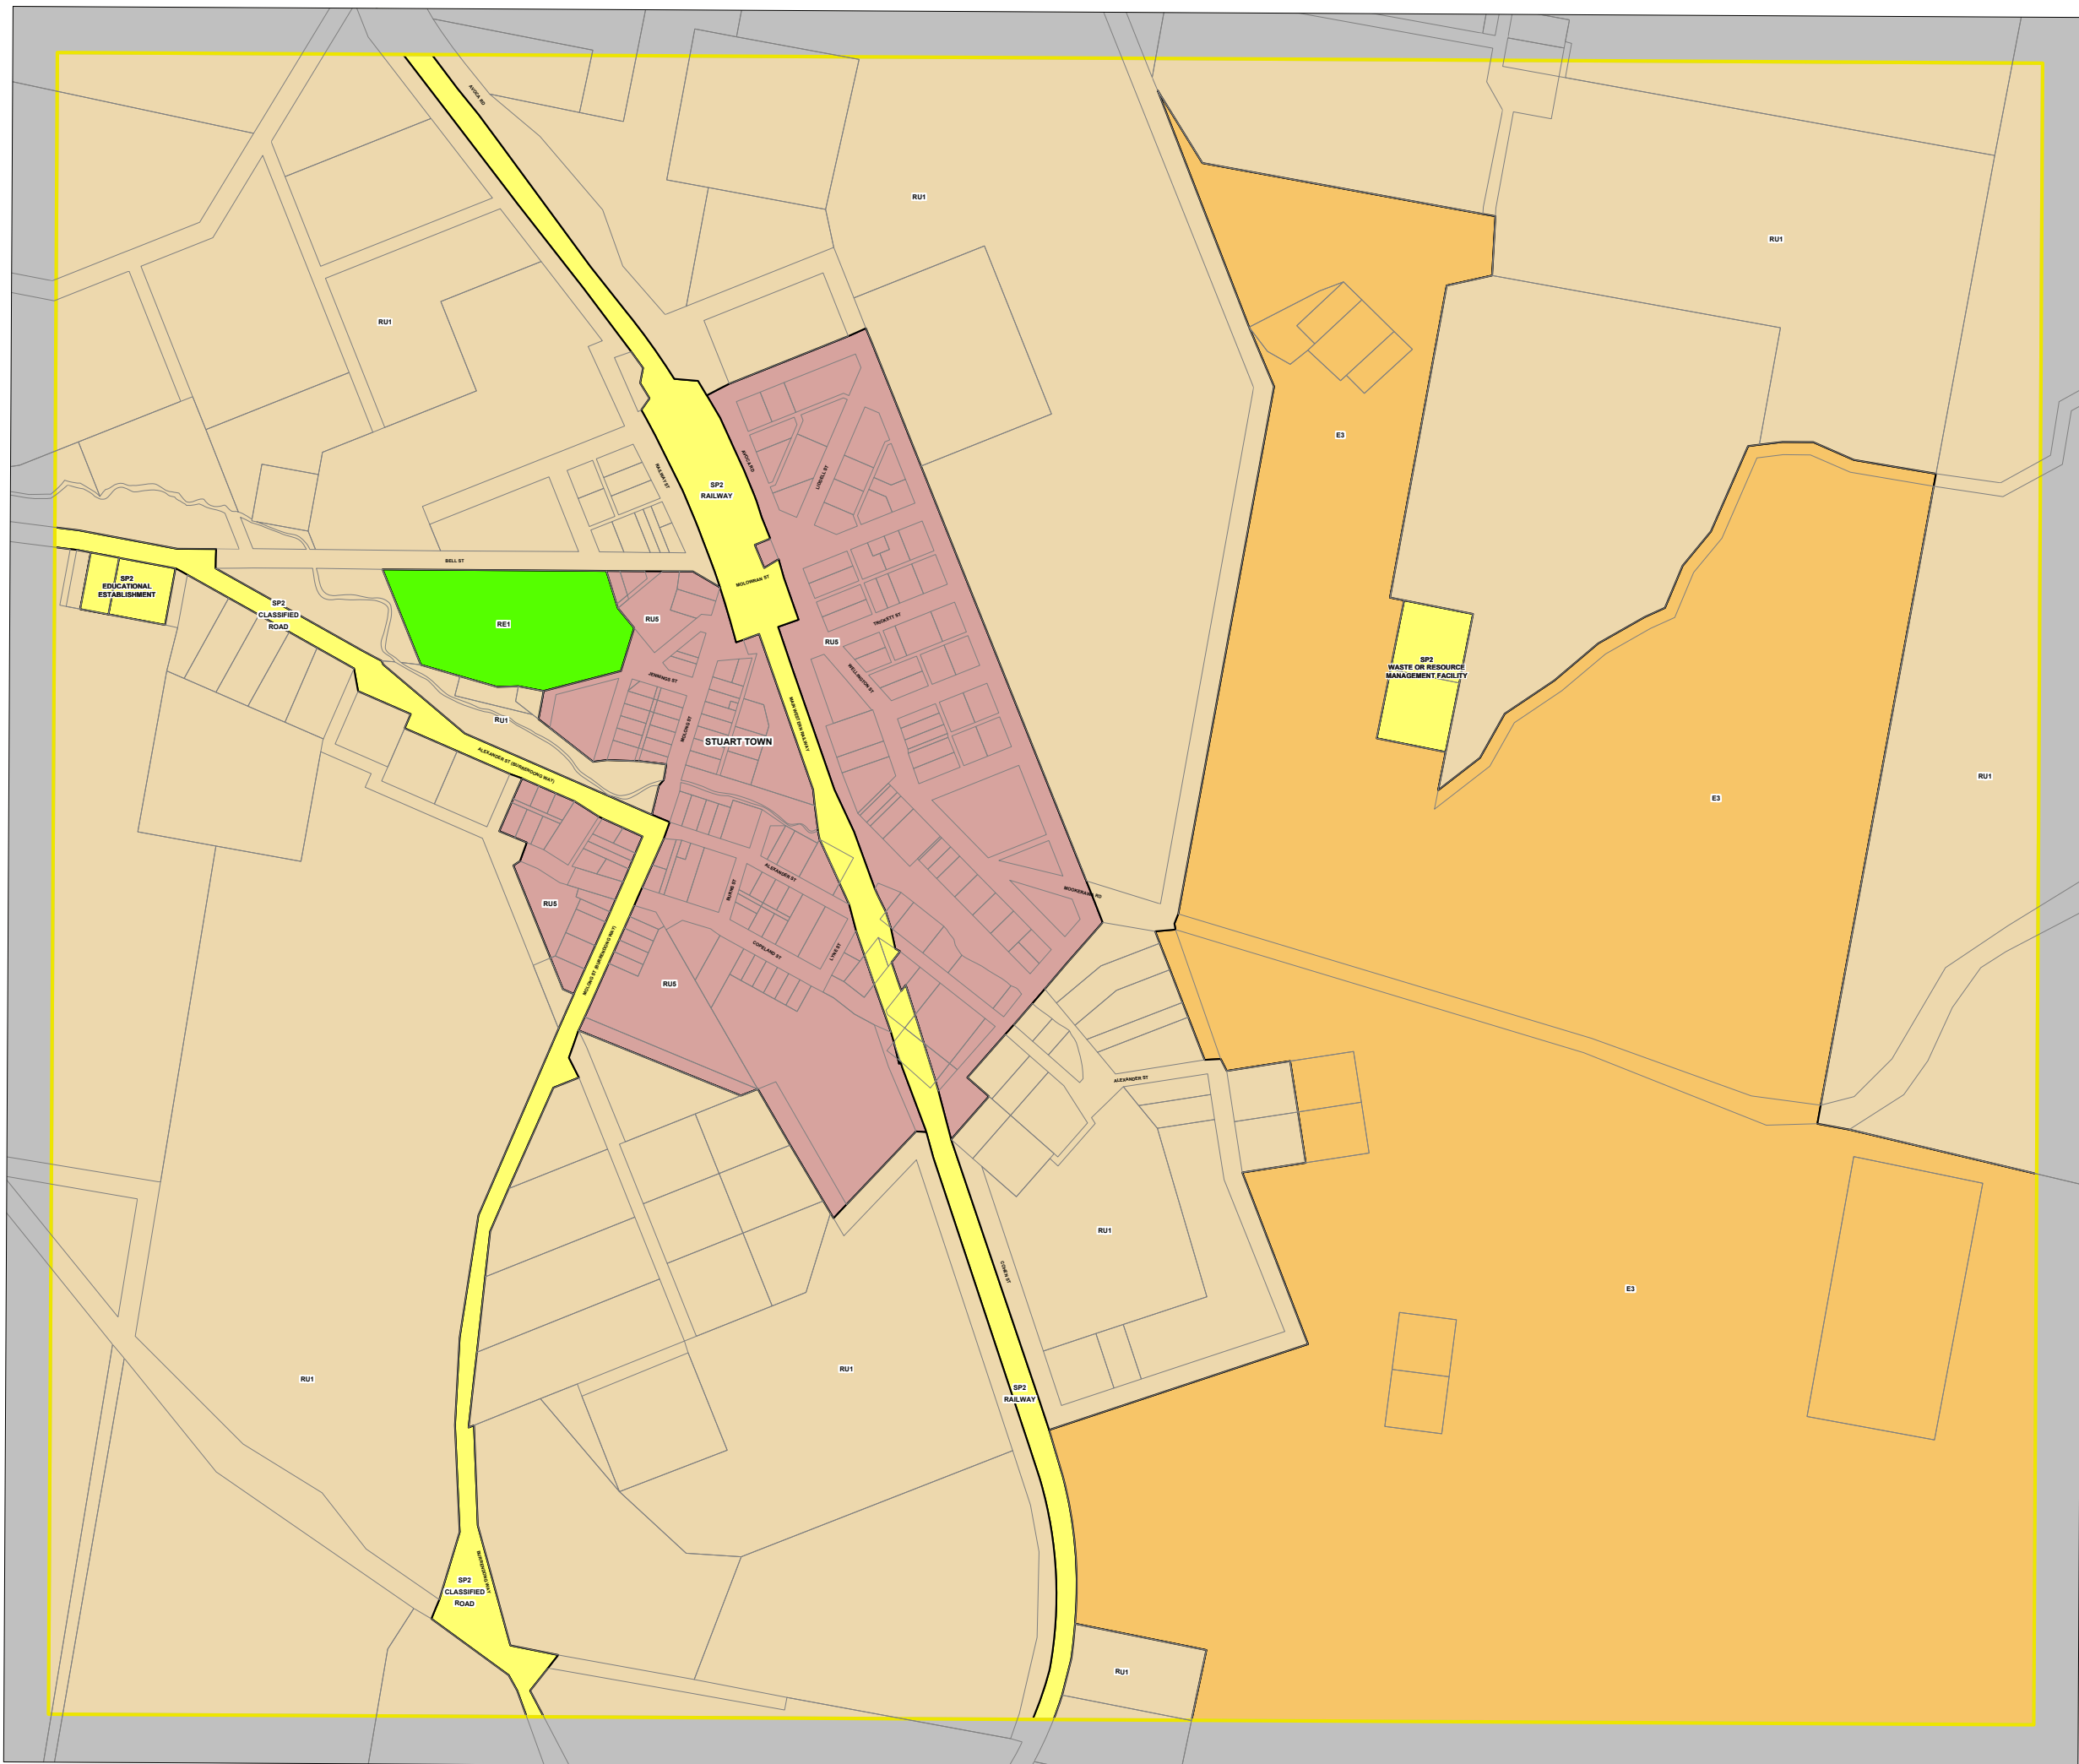

Wellington Local Environmental Plan 2012

Land Zoning Map - Sheet LZN_005A

Zone

- B2 Local Centre
- B6 Enterprise Corridor
- E1 National Parks and Nature Reserves
- E2 Environmental Conservation
- E3 Environmental Management
- IN1 General Industrial
- IN2 Light Industrial
- R1 General Residential
- R2 Low Density Residential
- R5 Large Lot Residential
- RE1 Public Recreation
- RE2 Private Recreation
- RU1 Primary Production
- RU3 Forestry
- RU4 Primary Production Small Lots
- RU5 Village
- SP2 Infrastructure
- SP3 Tourist
- W1 Natural Waterways

Cadastre

Cadastre 10/06/2011 © Land & Property Information (LPI)

NORTH

Scale 1:10,000 @ A3

Projection GDA 1994
MGA Zone 55

Map identification number:

8150_COM_LZN_005A_010_20120919