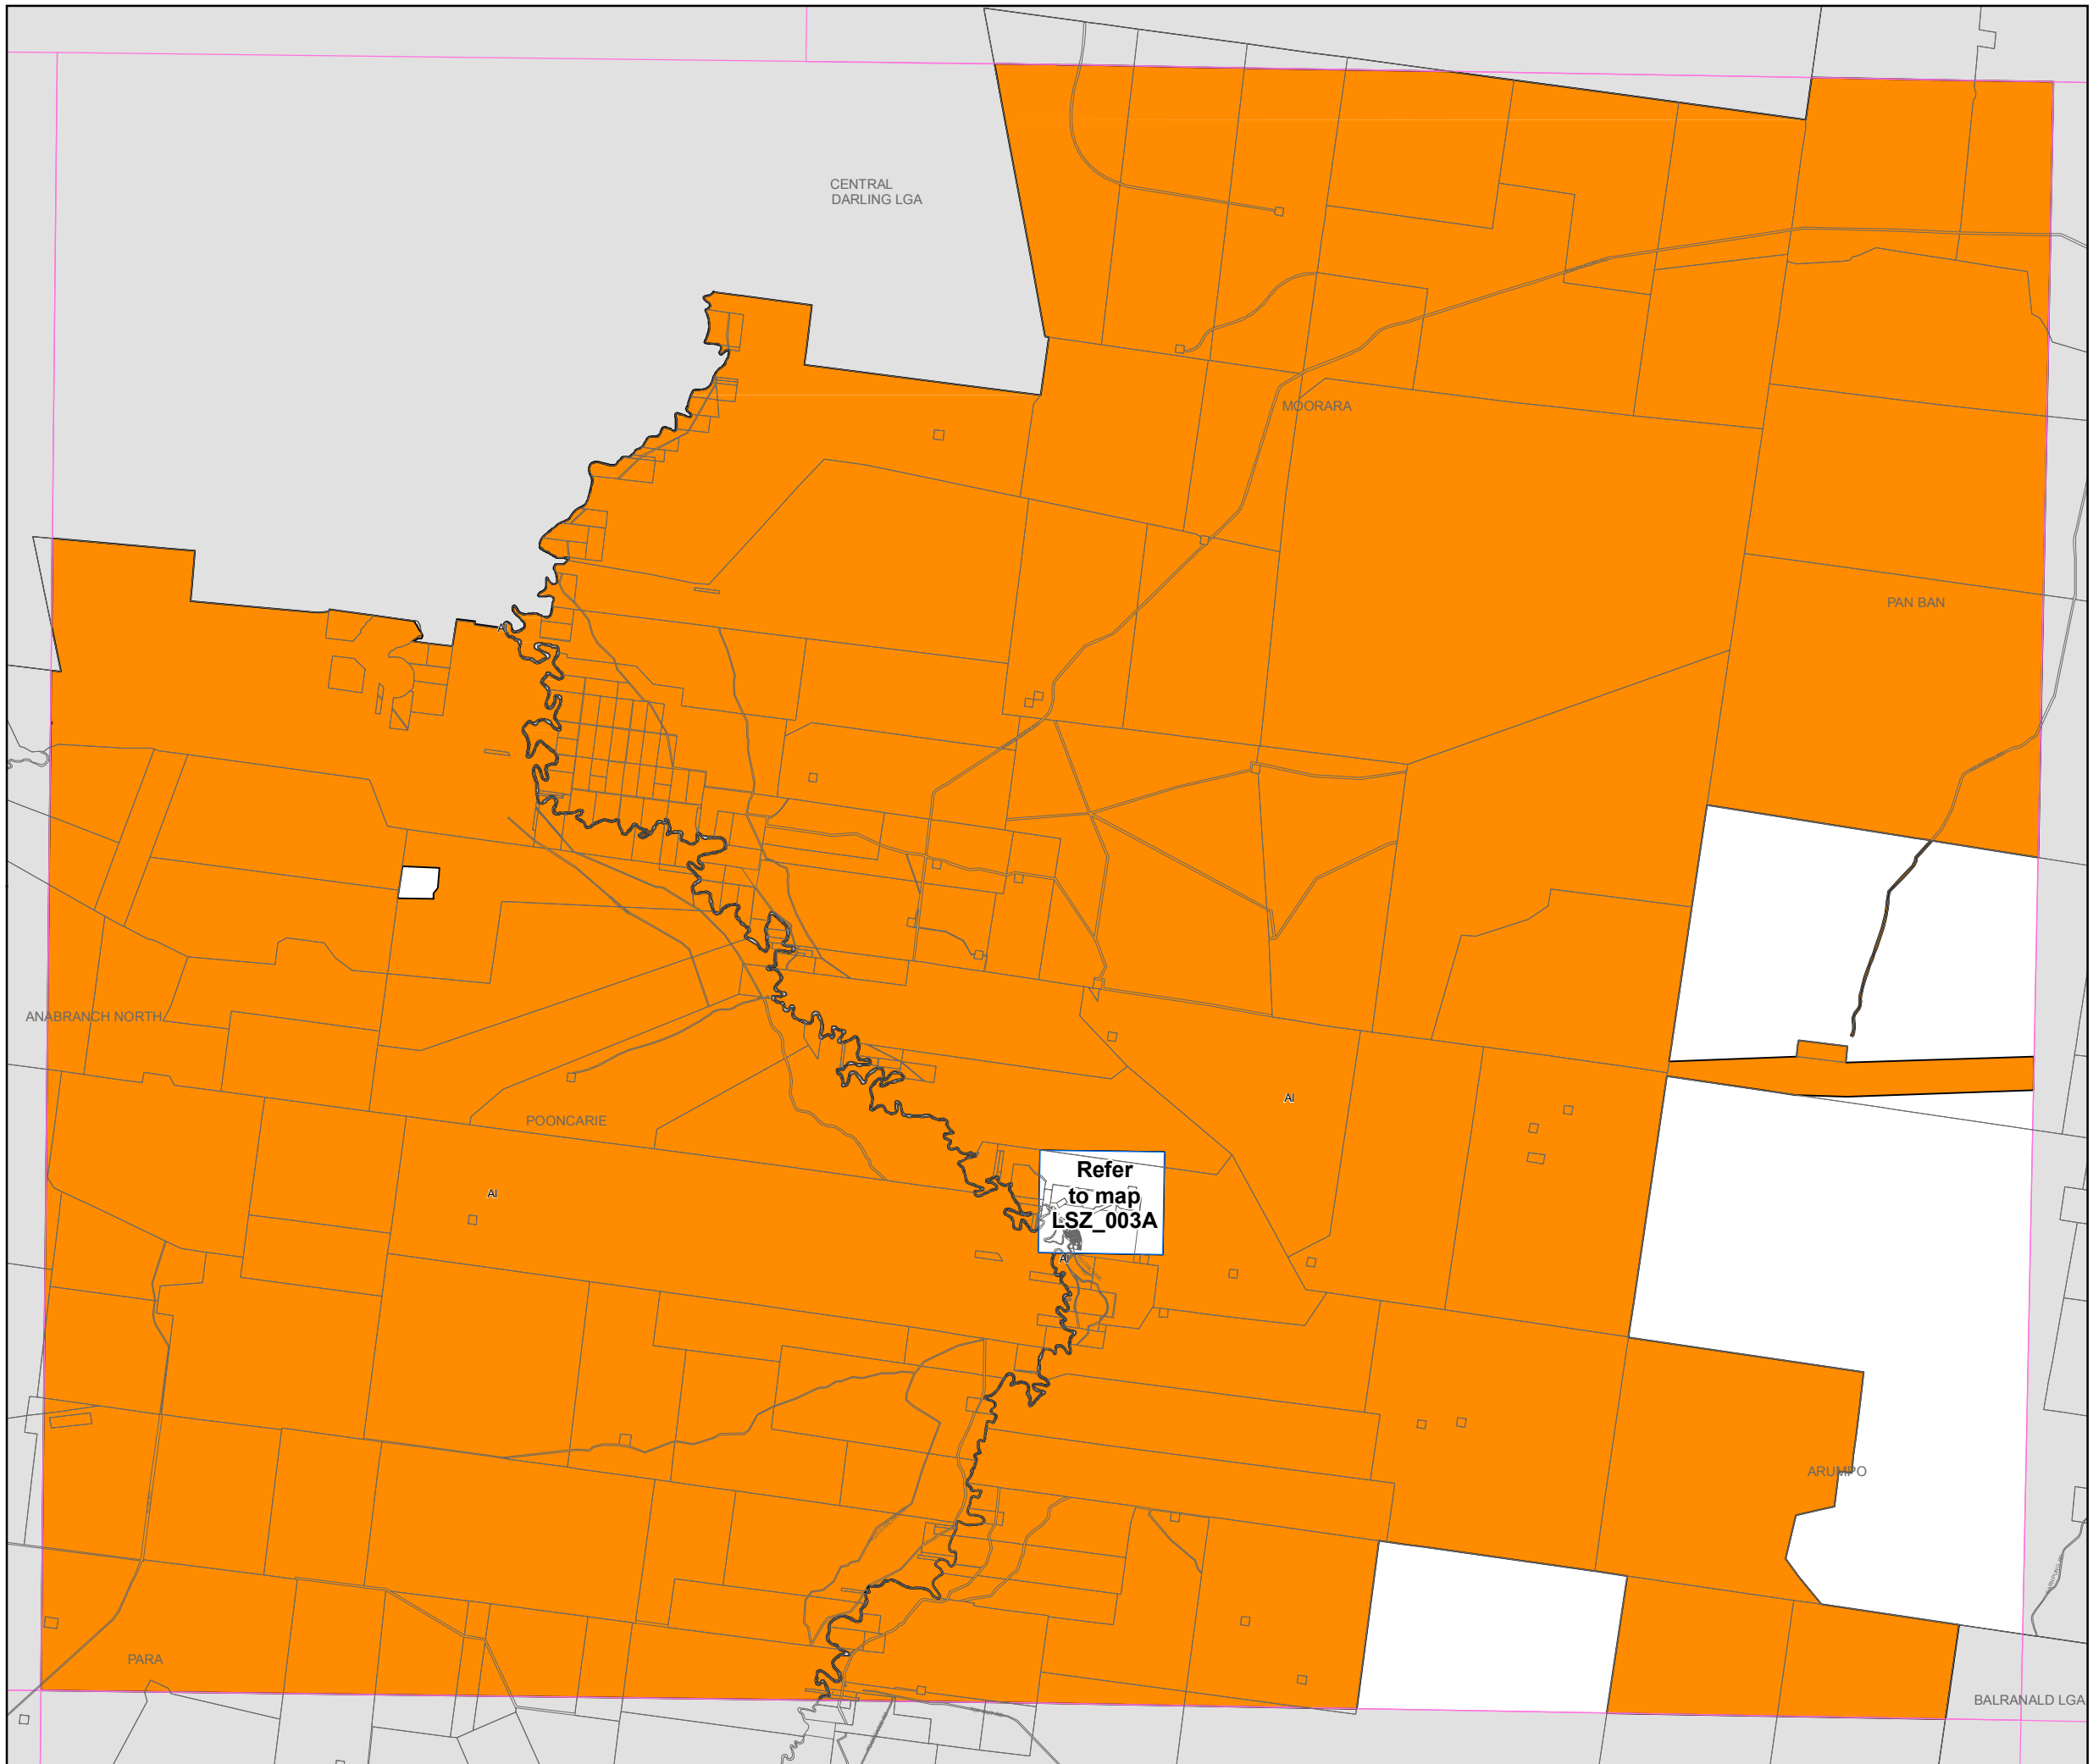

Wentworth Local Environmental Plan 2011

Lot Size Map - Sheet LSZ_003

Minimum Lot Size (sq m)

- U 1000
- V 2000
- X 5000
- Z 2 ha
- AB 10 ha
- AI 10000 ha

Cadastral

Base data 08/12/2010 © Land and Property Information (LPI)

Projection: GDA 1994
MGA Zone 54

Map identification number: 8200_COM_LSZ_003_320_20110805